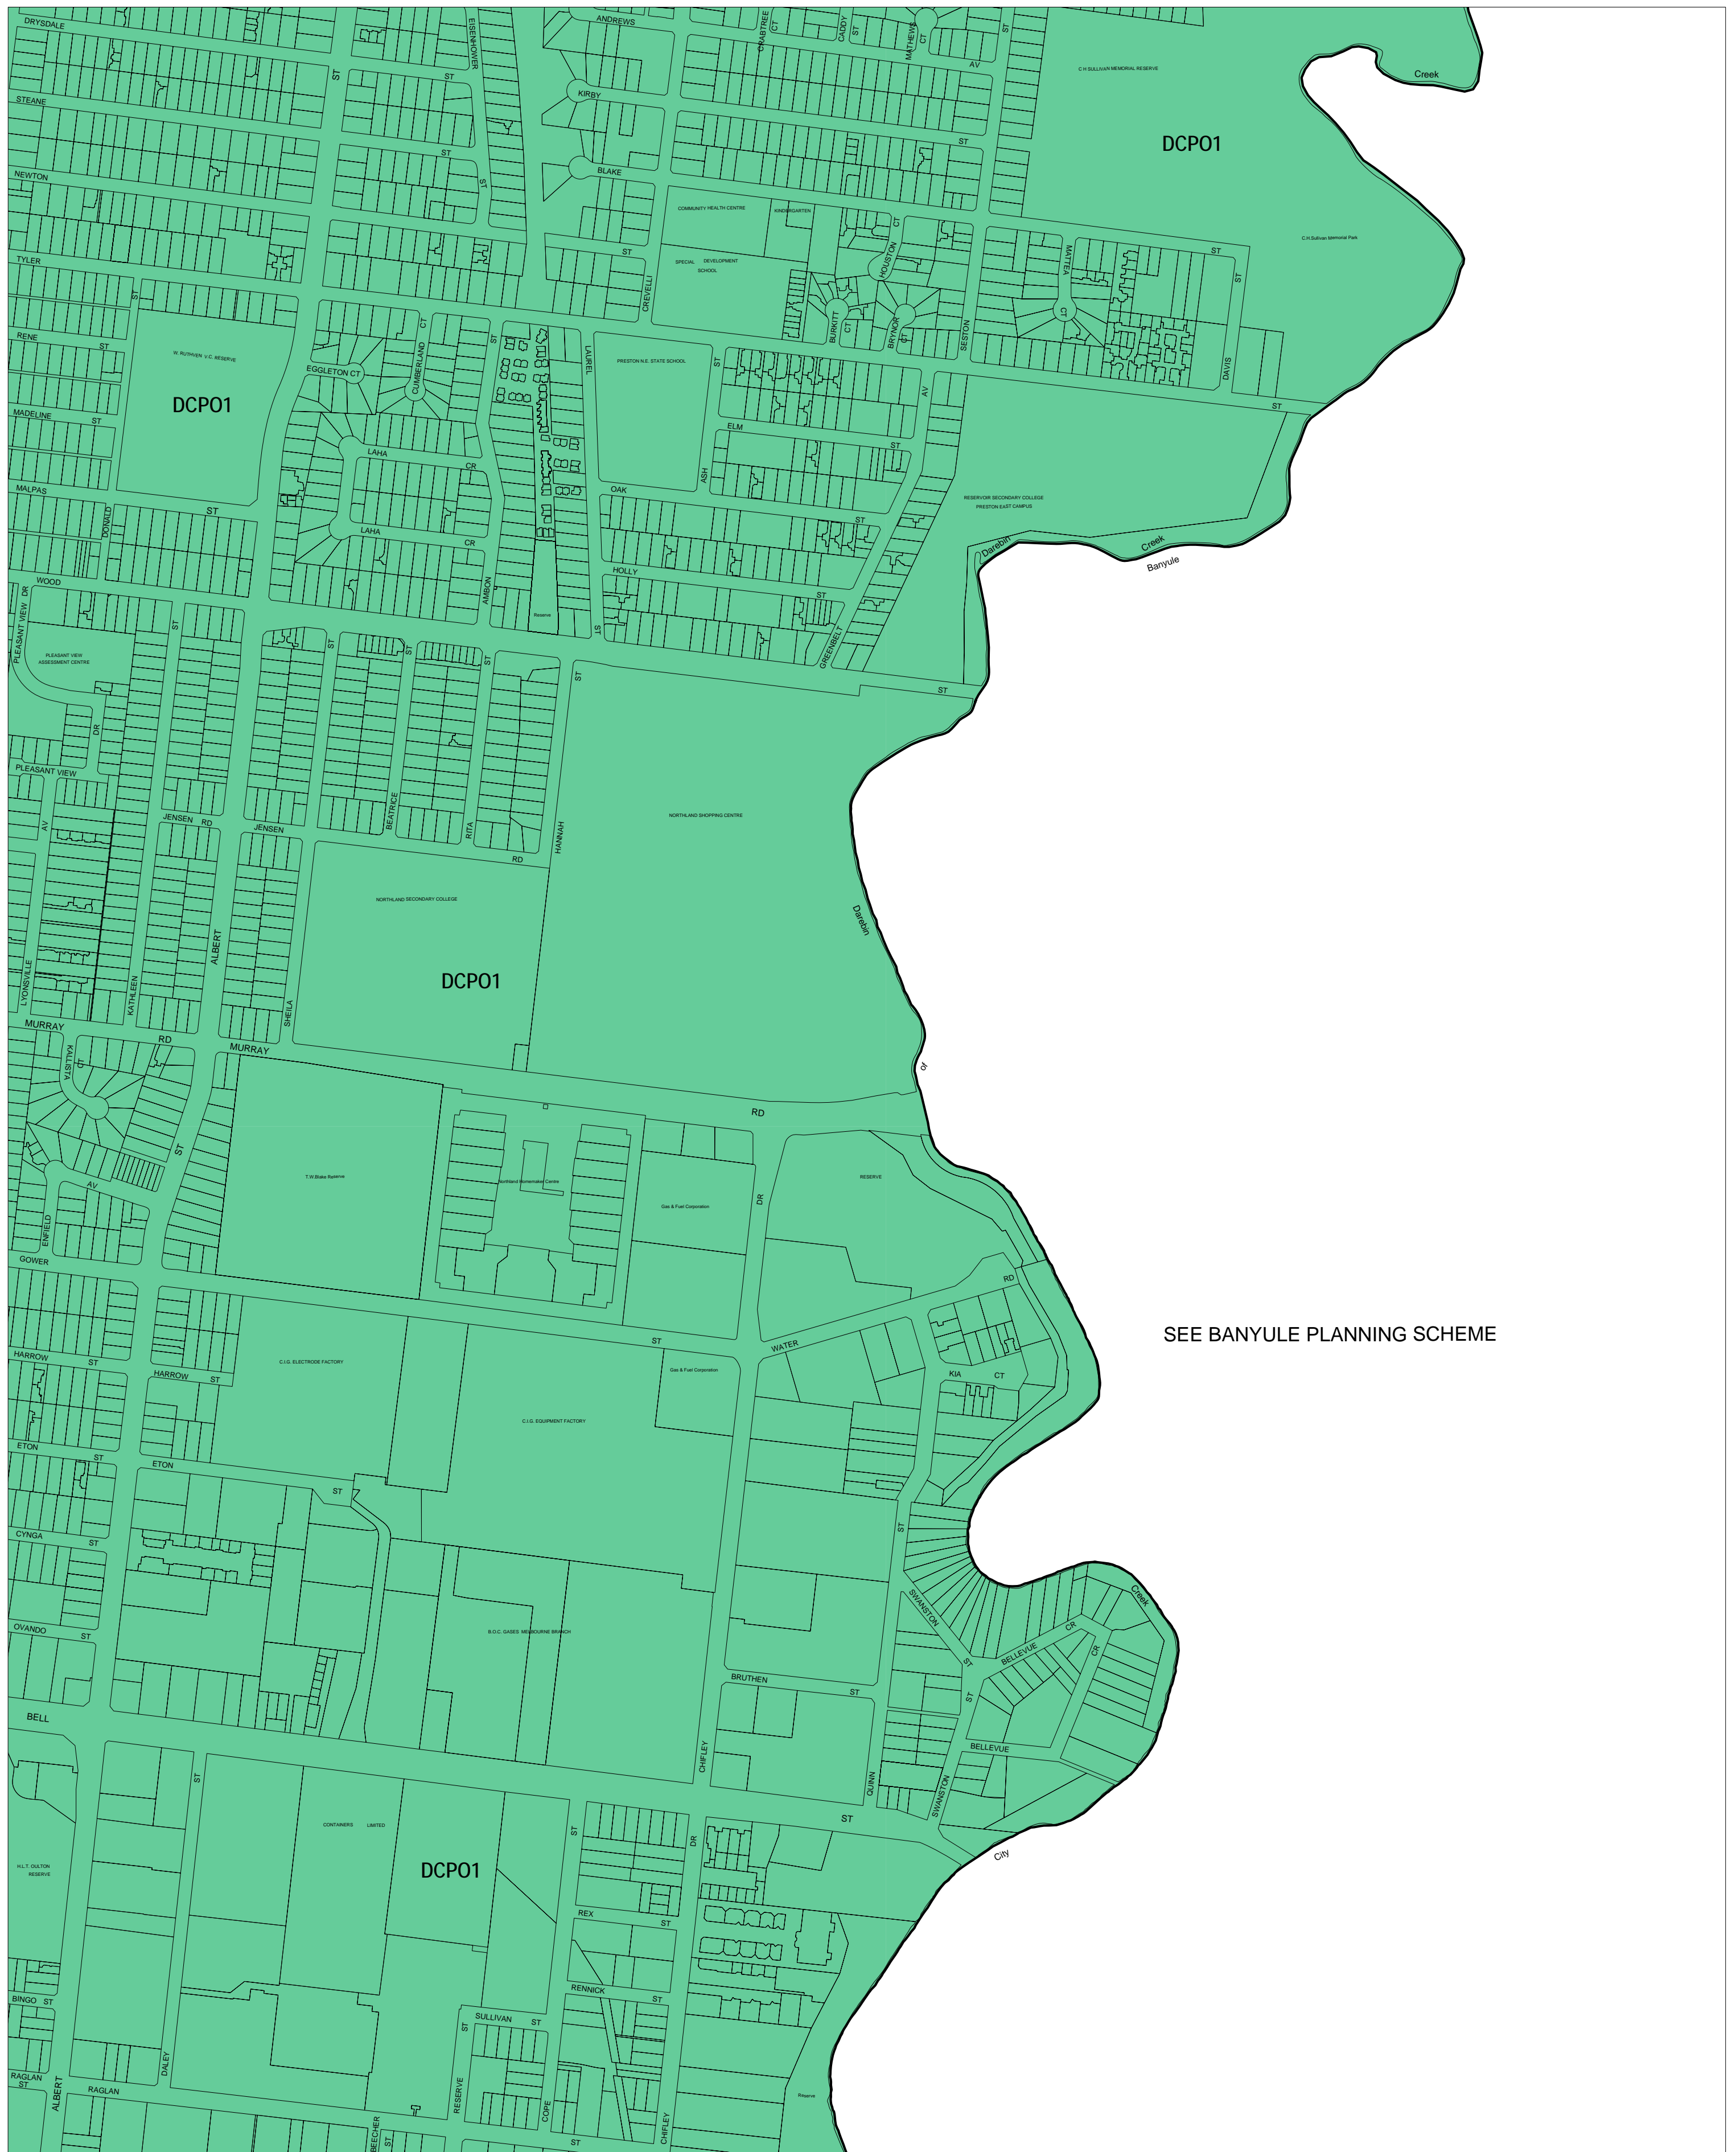

# DAREBIN PLANNING SCHEME - LOCAL PROVISION

SEE BANYULE PLANNING SCHEME

This publication is copyright. No part may be reproduced by any process except in accordance with the provisions of the Copyright Act. © State of Victoria.  
 This map should be read in conjunction with additional Planning Overlay Maps (if applicable) as indicated on the INDEX TO MAPS.

**Overlays**  
 DCPO1 Development Contributions Plan  
 Overlay - Schedule 1

100 0 100 200 300 400 500 m  
 AUSTRALIAN MAP GRID ZONE 55

INDEX TO ADJOINING METRIC SERIES MAP

10	11	12
6	7	8
3	4	5
16	17	18

Printed: 26/7/2007