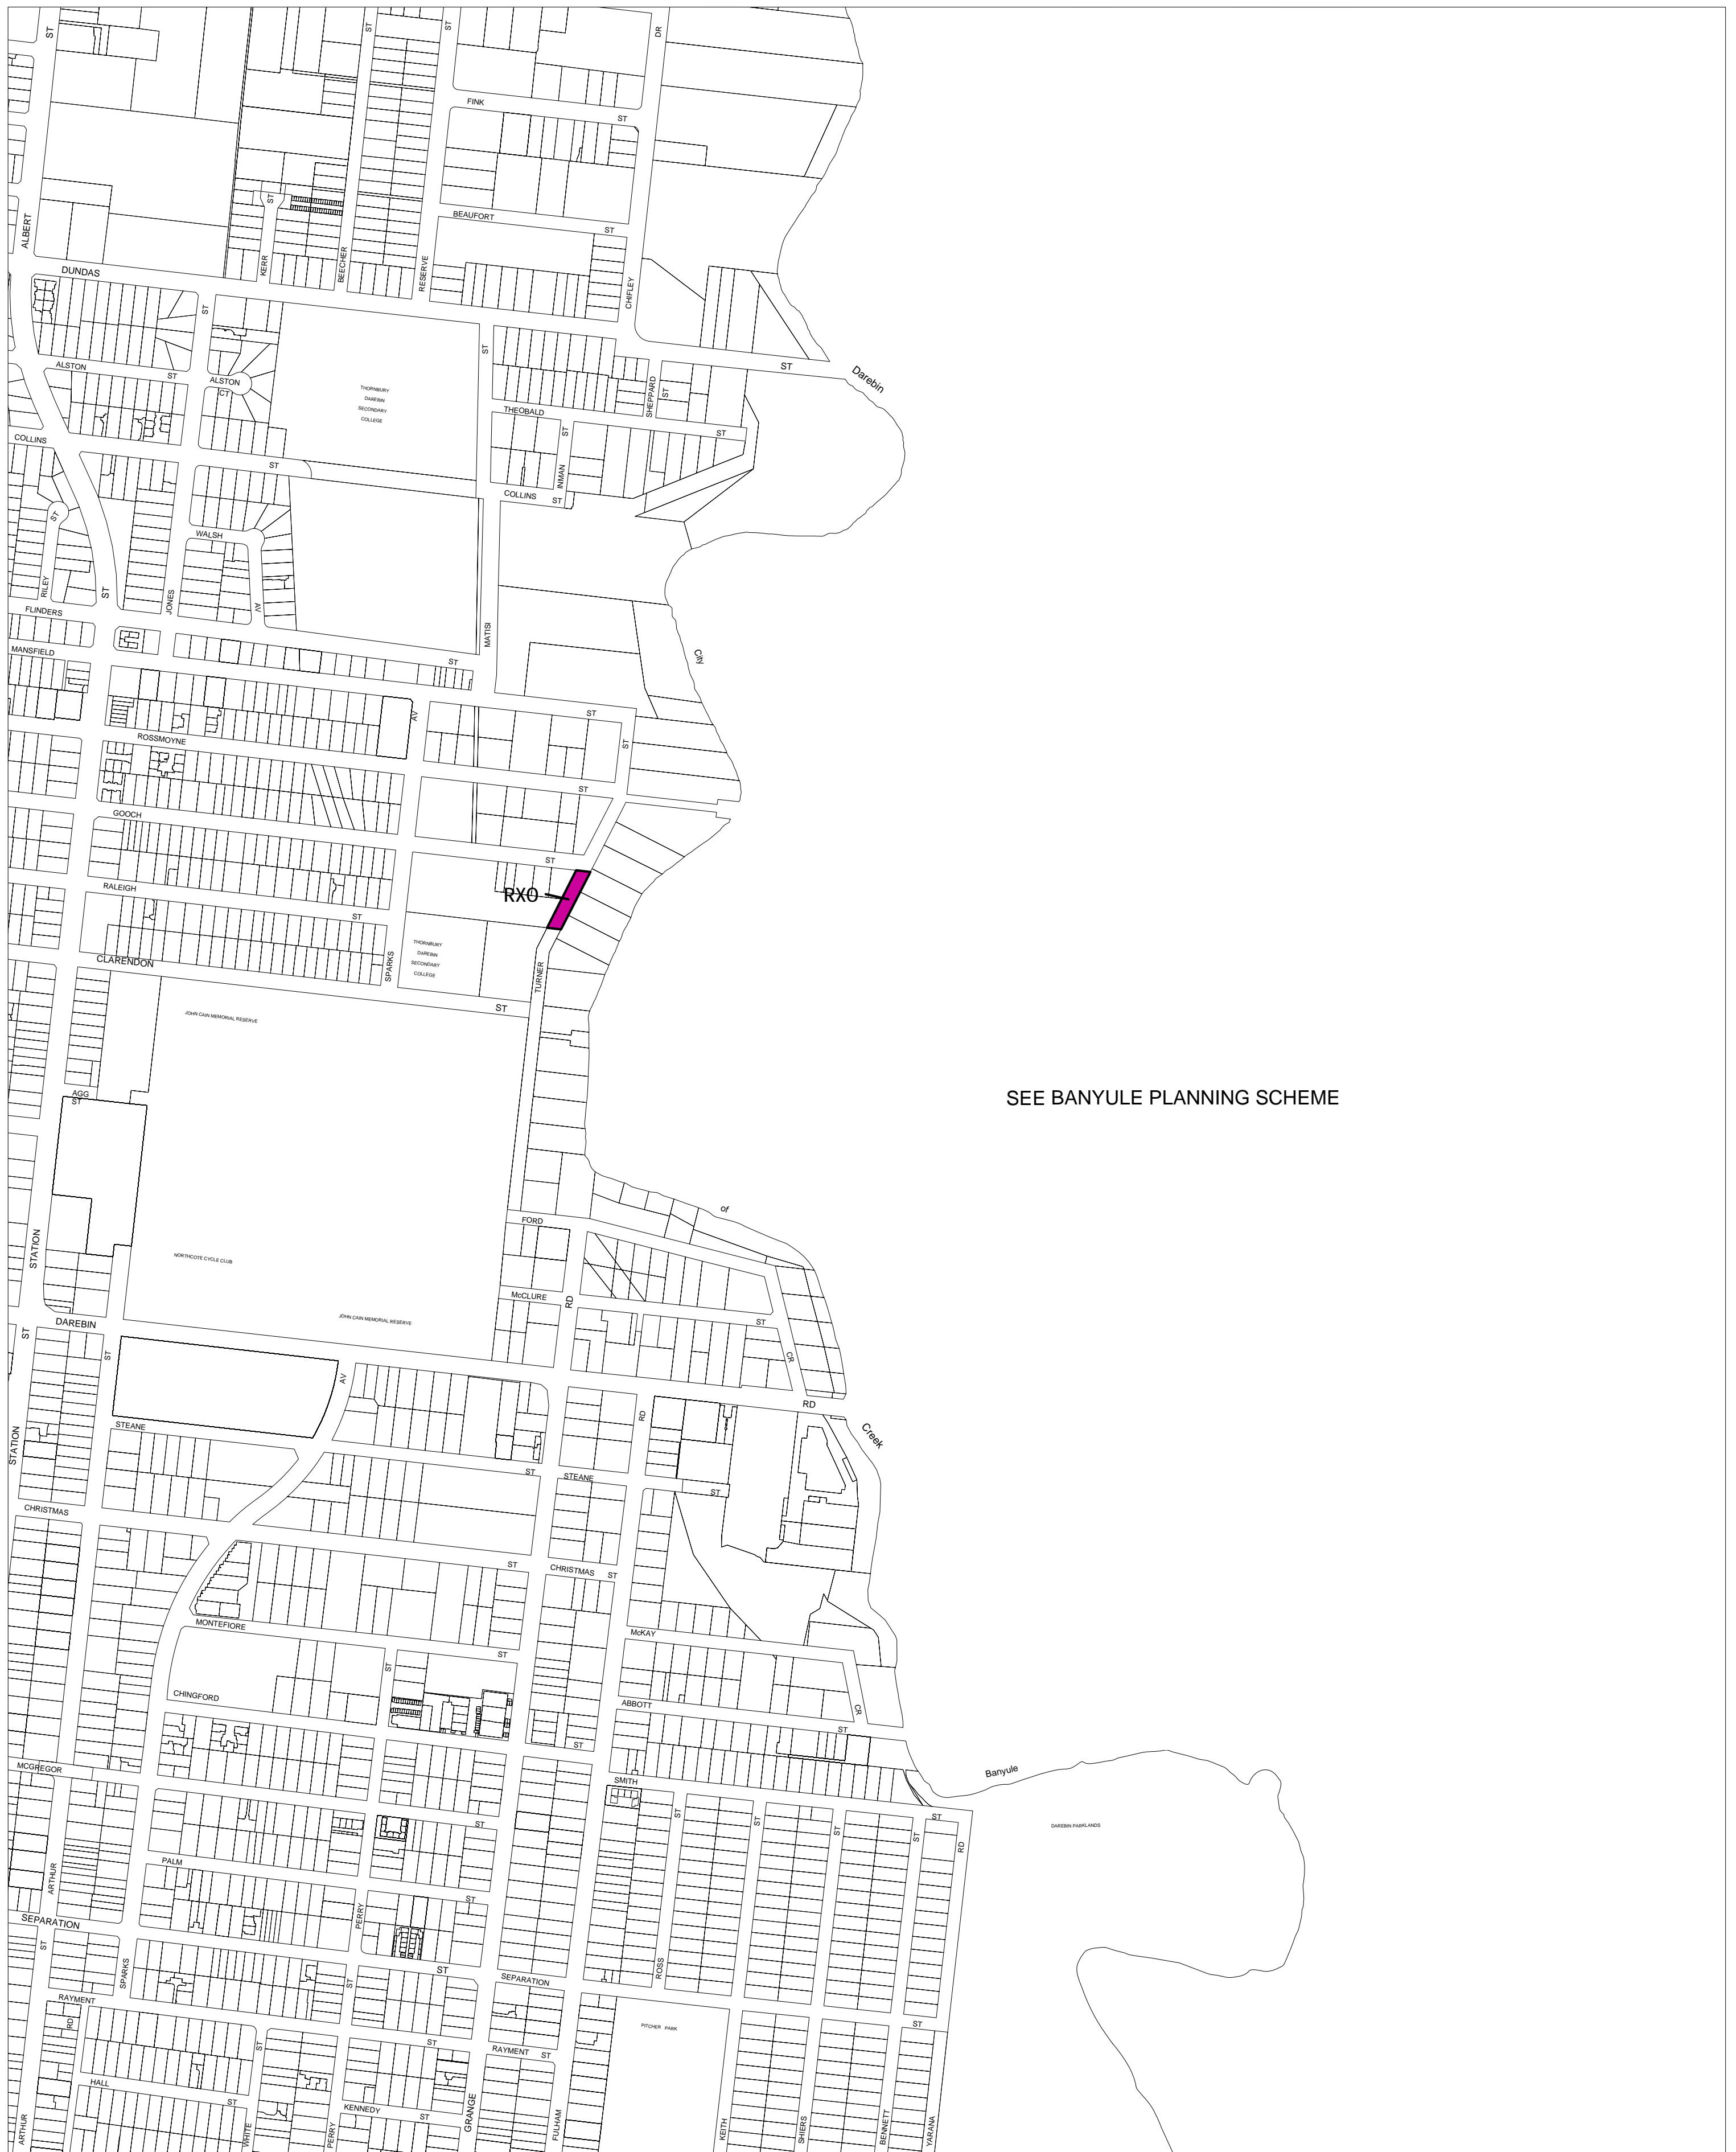

DAREBIN PLANNING SCHEME - LOCAL PROVISION

SEE BANYULE PLANNING SCHEME

Overlays

R150 Road Closure Overlay

100 0 100 200 300 400 500 m

AUSTRALIAN MAP GRID ZONE 55

INDEX TO ADJOINING METRIC SERIES MAP

2	3	4
6	7	8
10	11	12
13	14	15
16	17	18

Printed: 2/7/2007

AMENDMENT C45