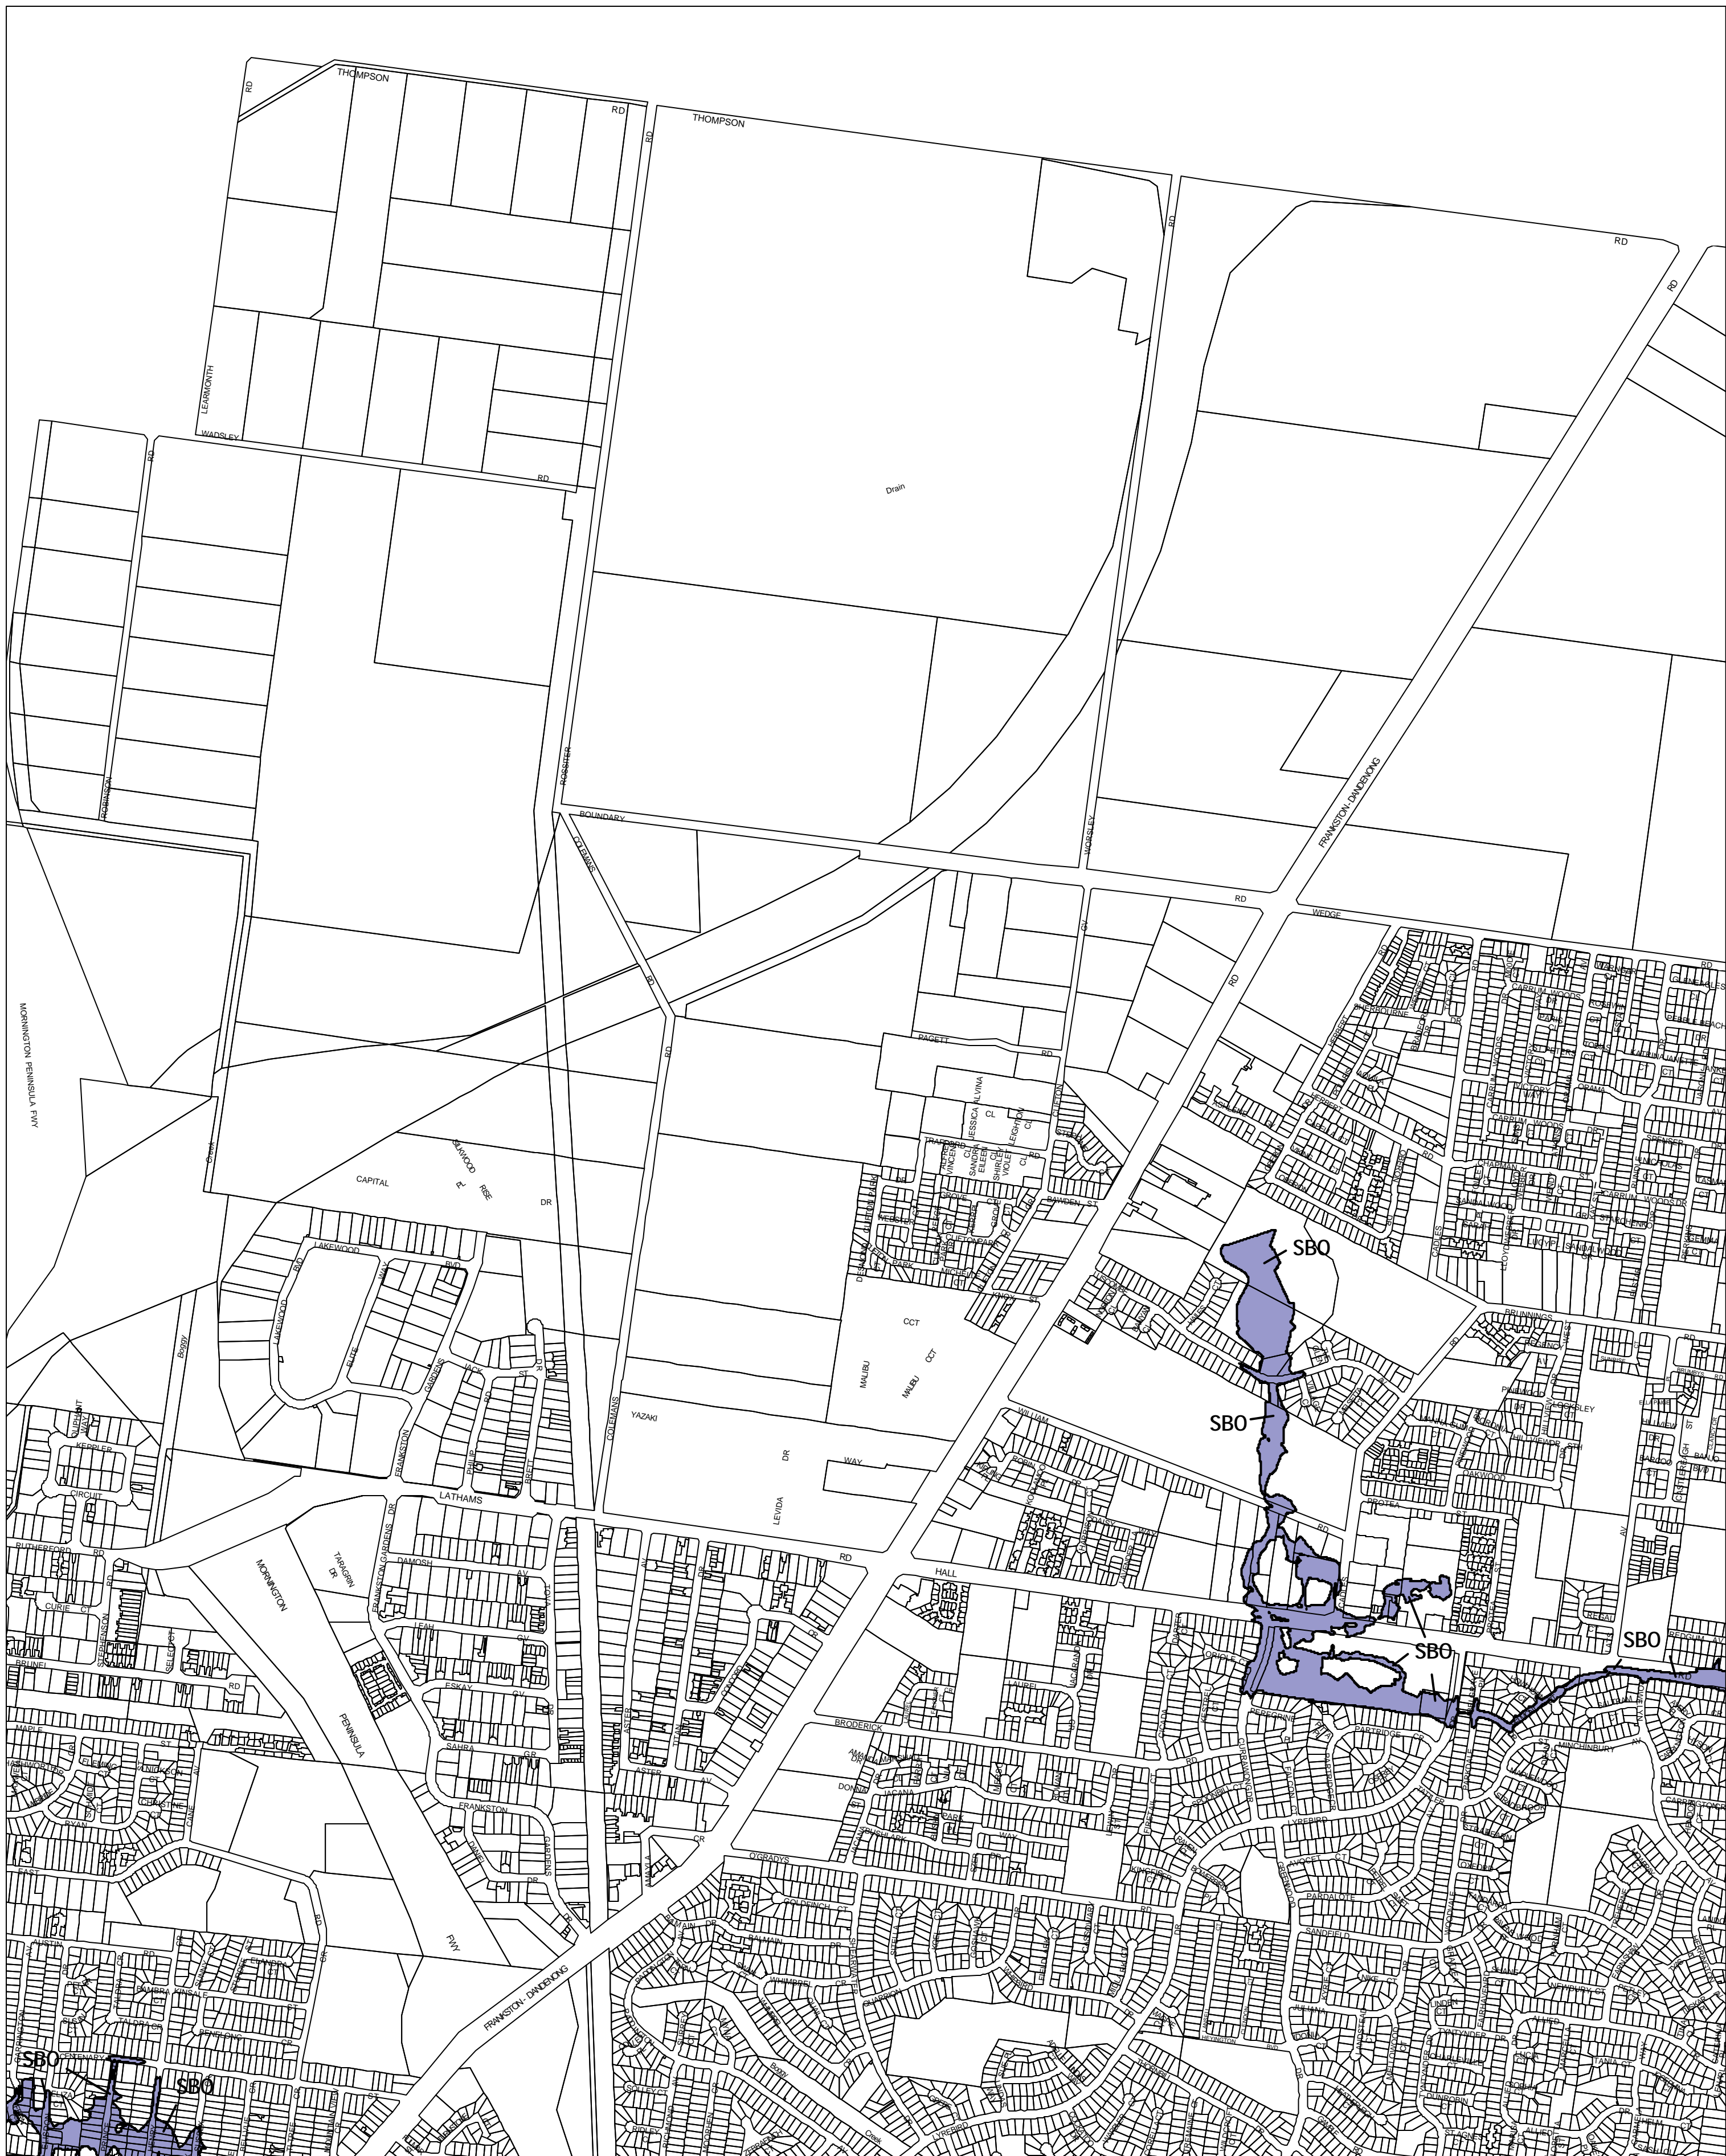

FRANKSTON PLANNING SCHEME - LOCAL PROVISION

Overlays

SBO Special Building Overlay

200 400 600 800 1000 m

AUSTRALIAN MAP GRID ZONE 55

INDEX TO ADJOINING METRIC SERIES MAP

	2	3
	5	6
		9

Printed: 2/8/2007

AMENDMENT C12PT1