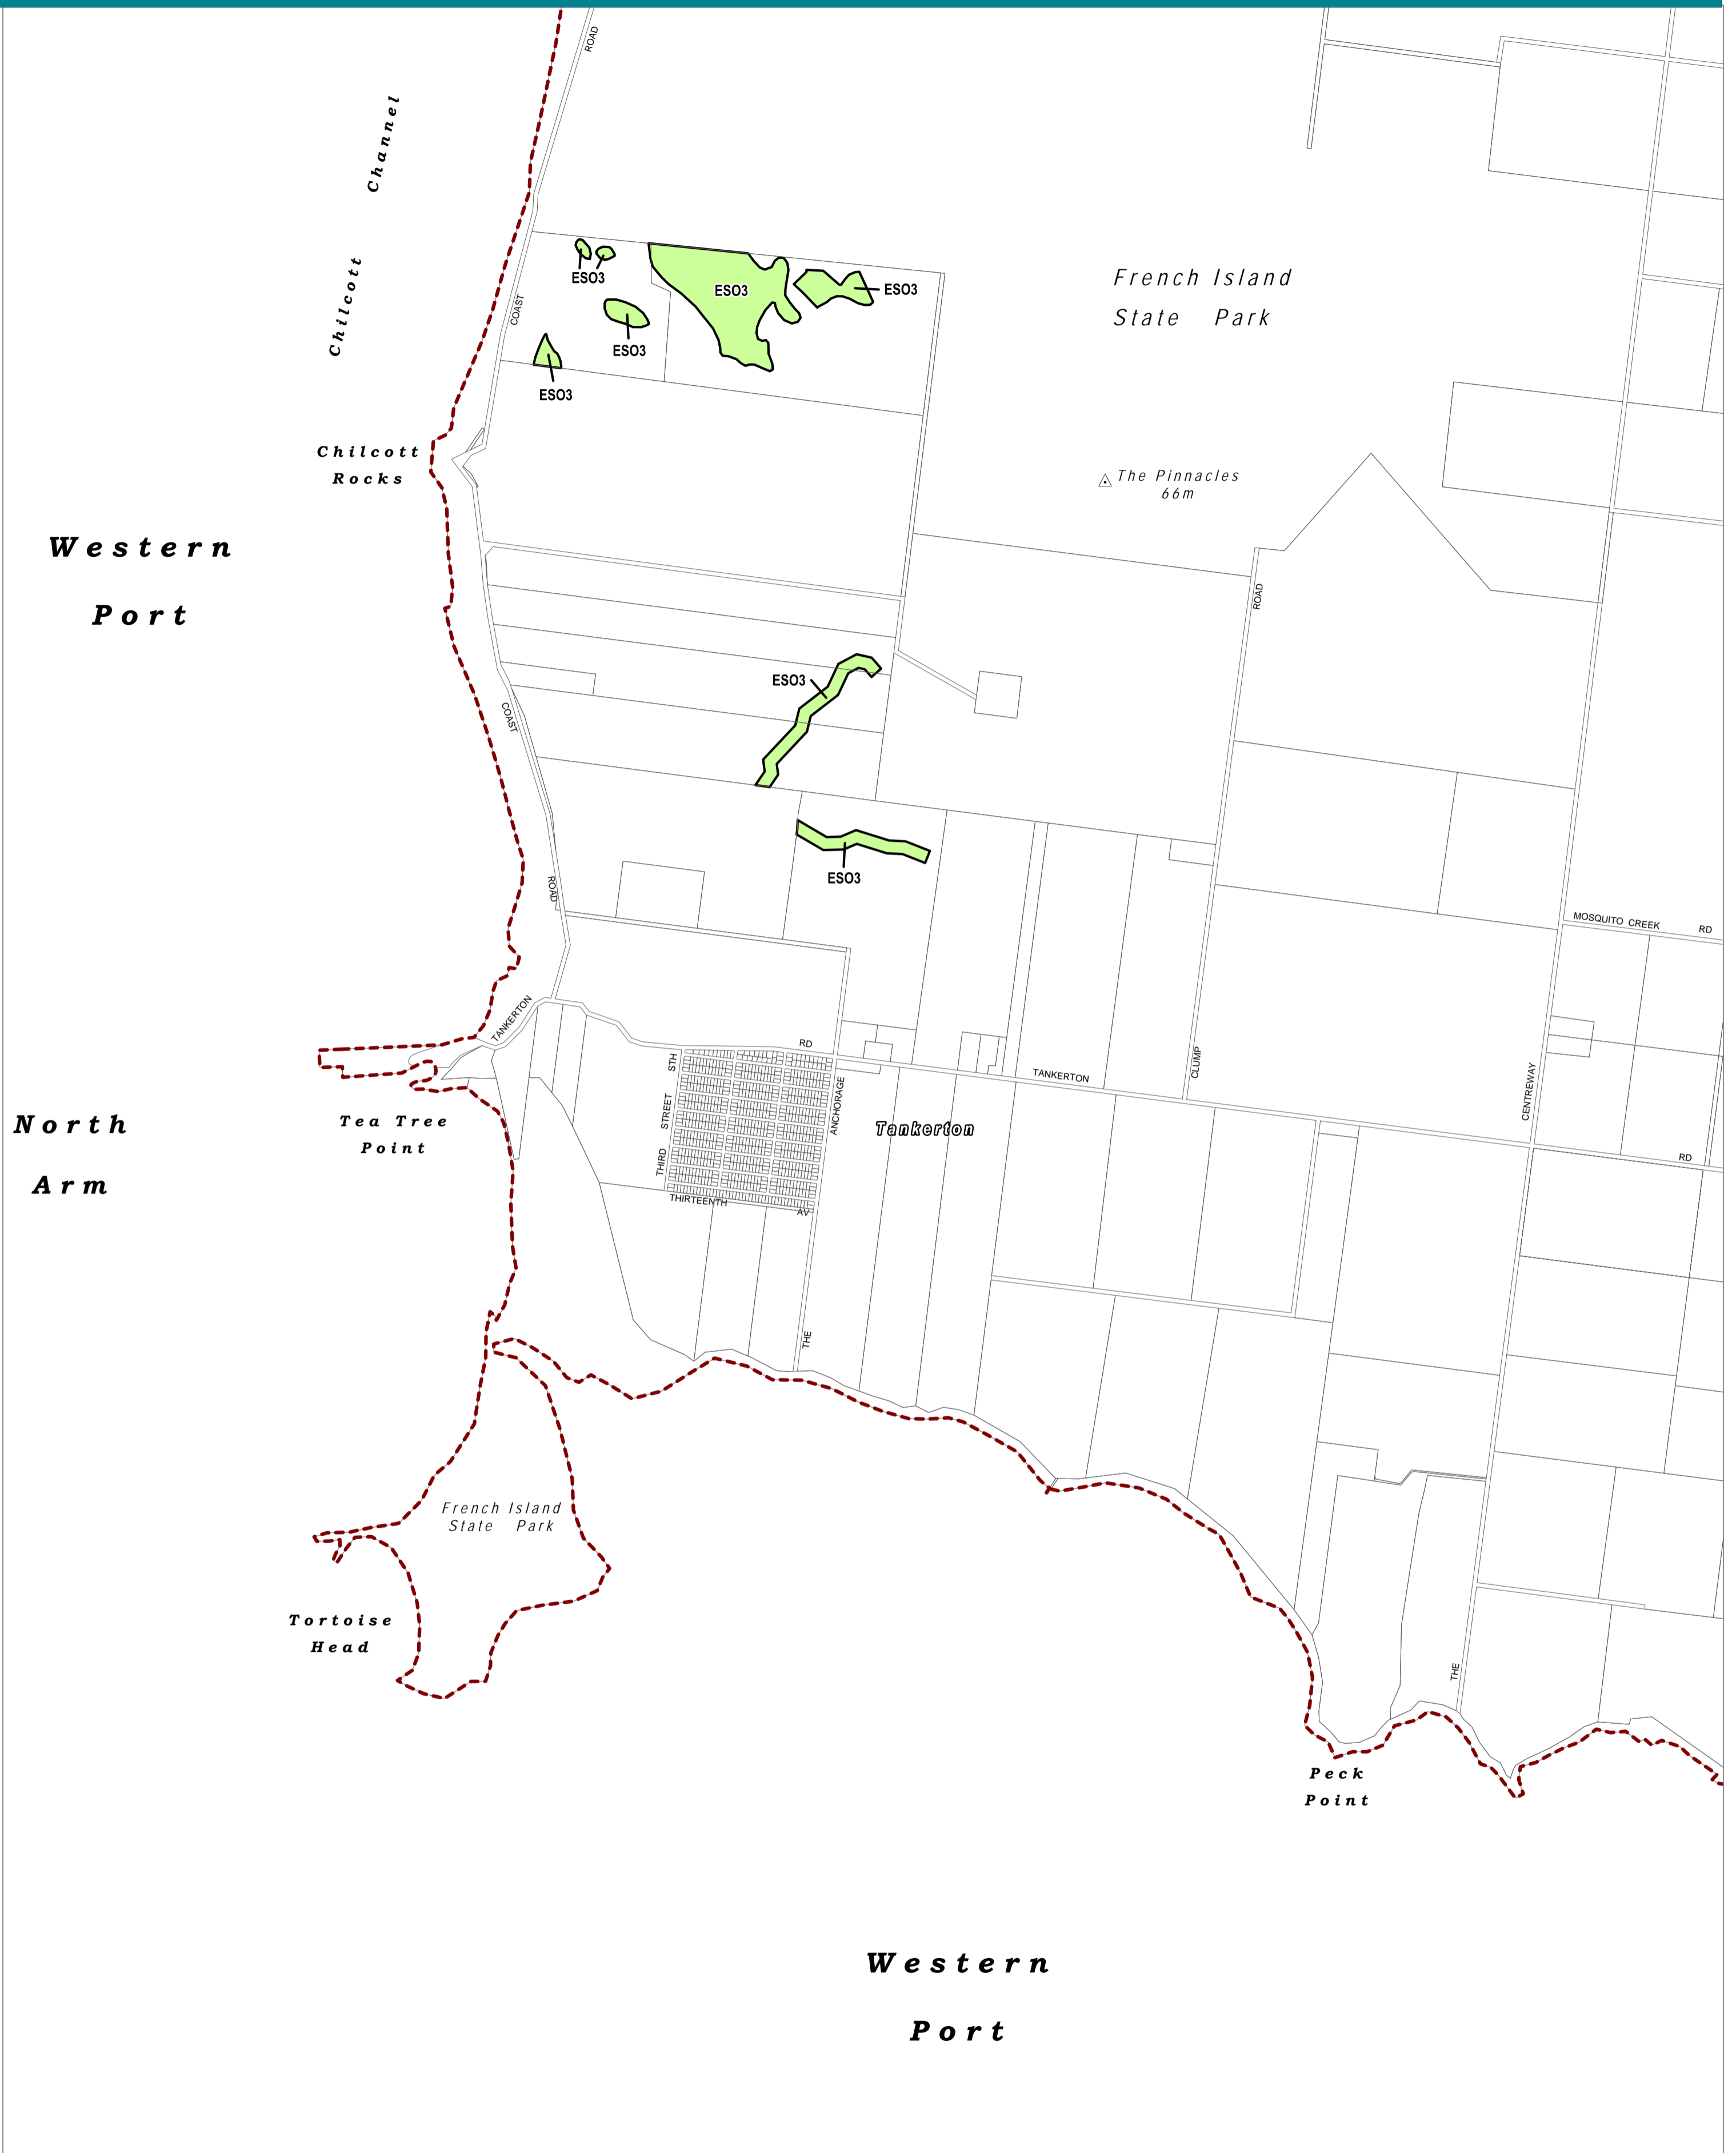

FRENCH ISLAND & SANDSTONE ISLAND PLANNING SCHEME - LOCAL PROVISION

Overlays
ESO3 Environmental Significance Overlay - Schedule 3

AUSTRALIAN MAP GRID ZONE 55

PREPARED BY: Planning Mapping Services

Environment, Land, Water and Planning

INDEX TO ADJOINING METRIC SERIES MAP

Printed: 13/5/2016

AMENDMENT C5