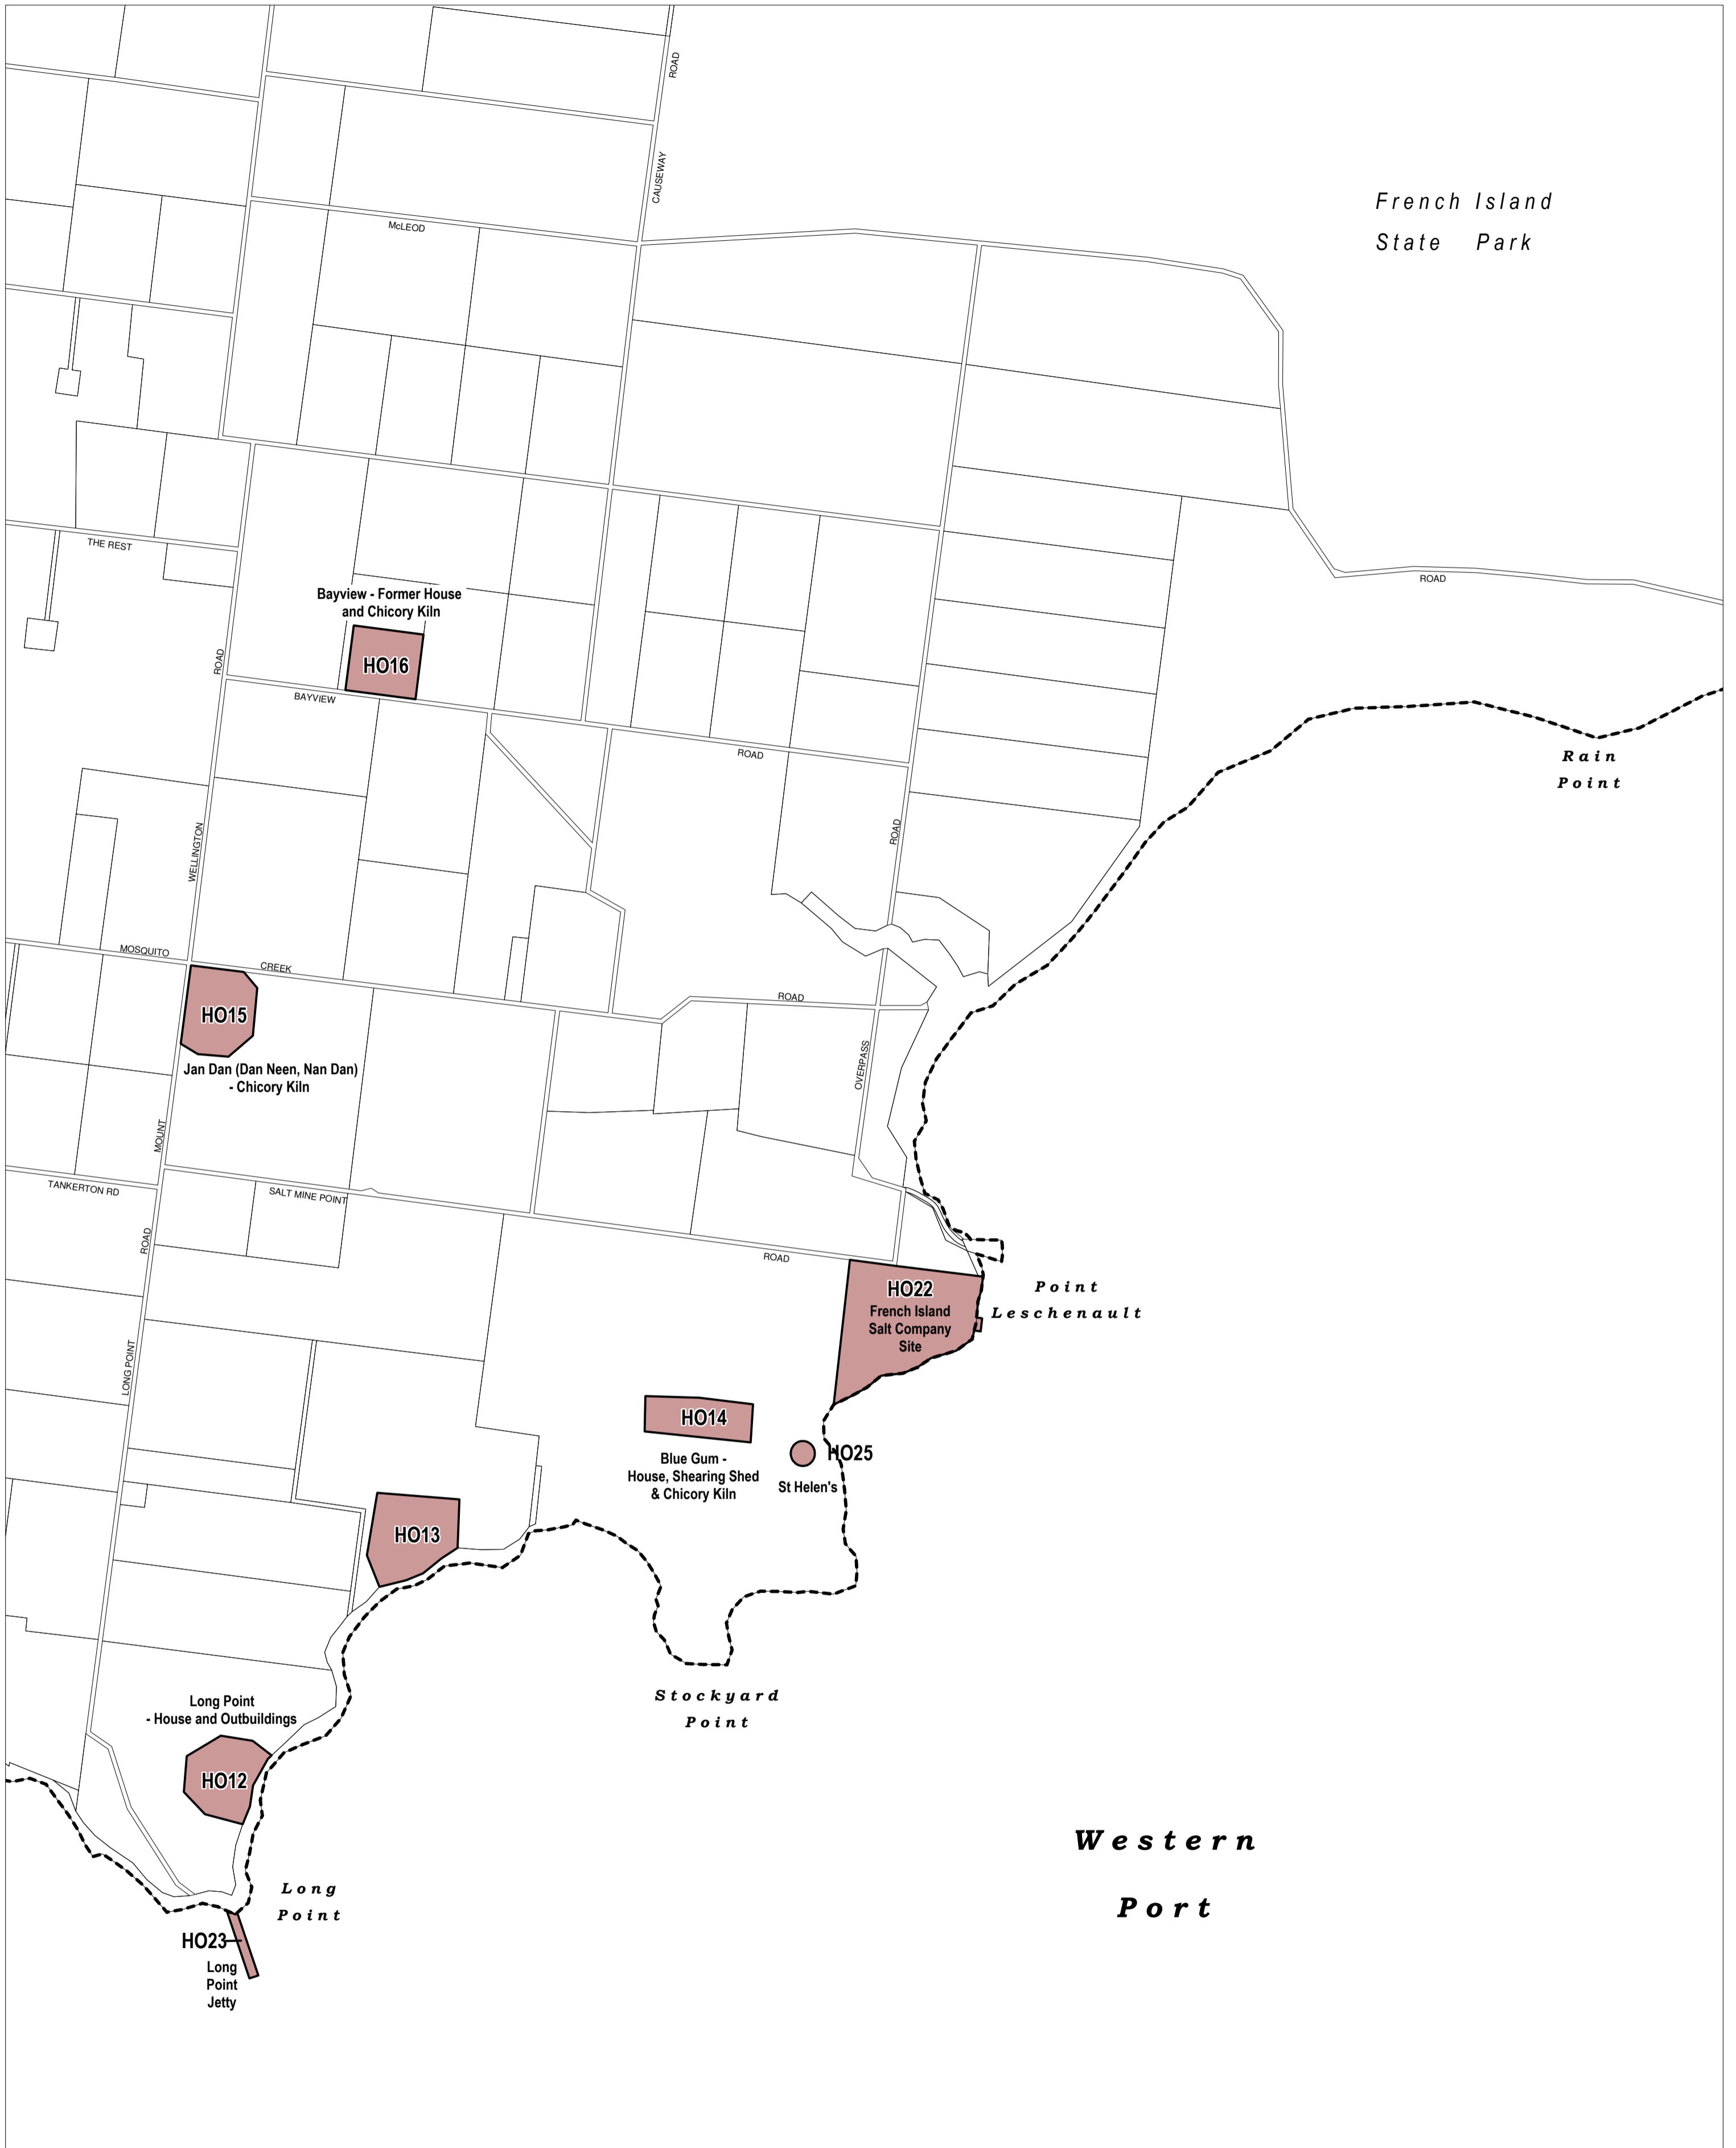

FRENCH ISLAND & SANDSTONE ISLAND PLANNING SCHEME - LOCAL PROVISION

Overlays

HO Heritage Overlay

AUSTRALIAN MAP GRID ZONE 55

INDEX TO ADJOINING METRIC SERIES MAP

Printed: 13/8/2010

AMENDMENT C4