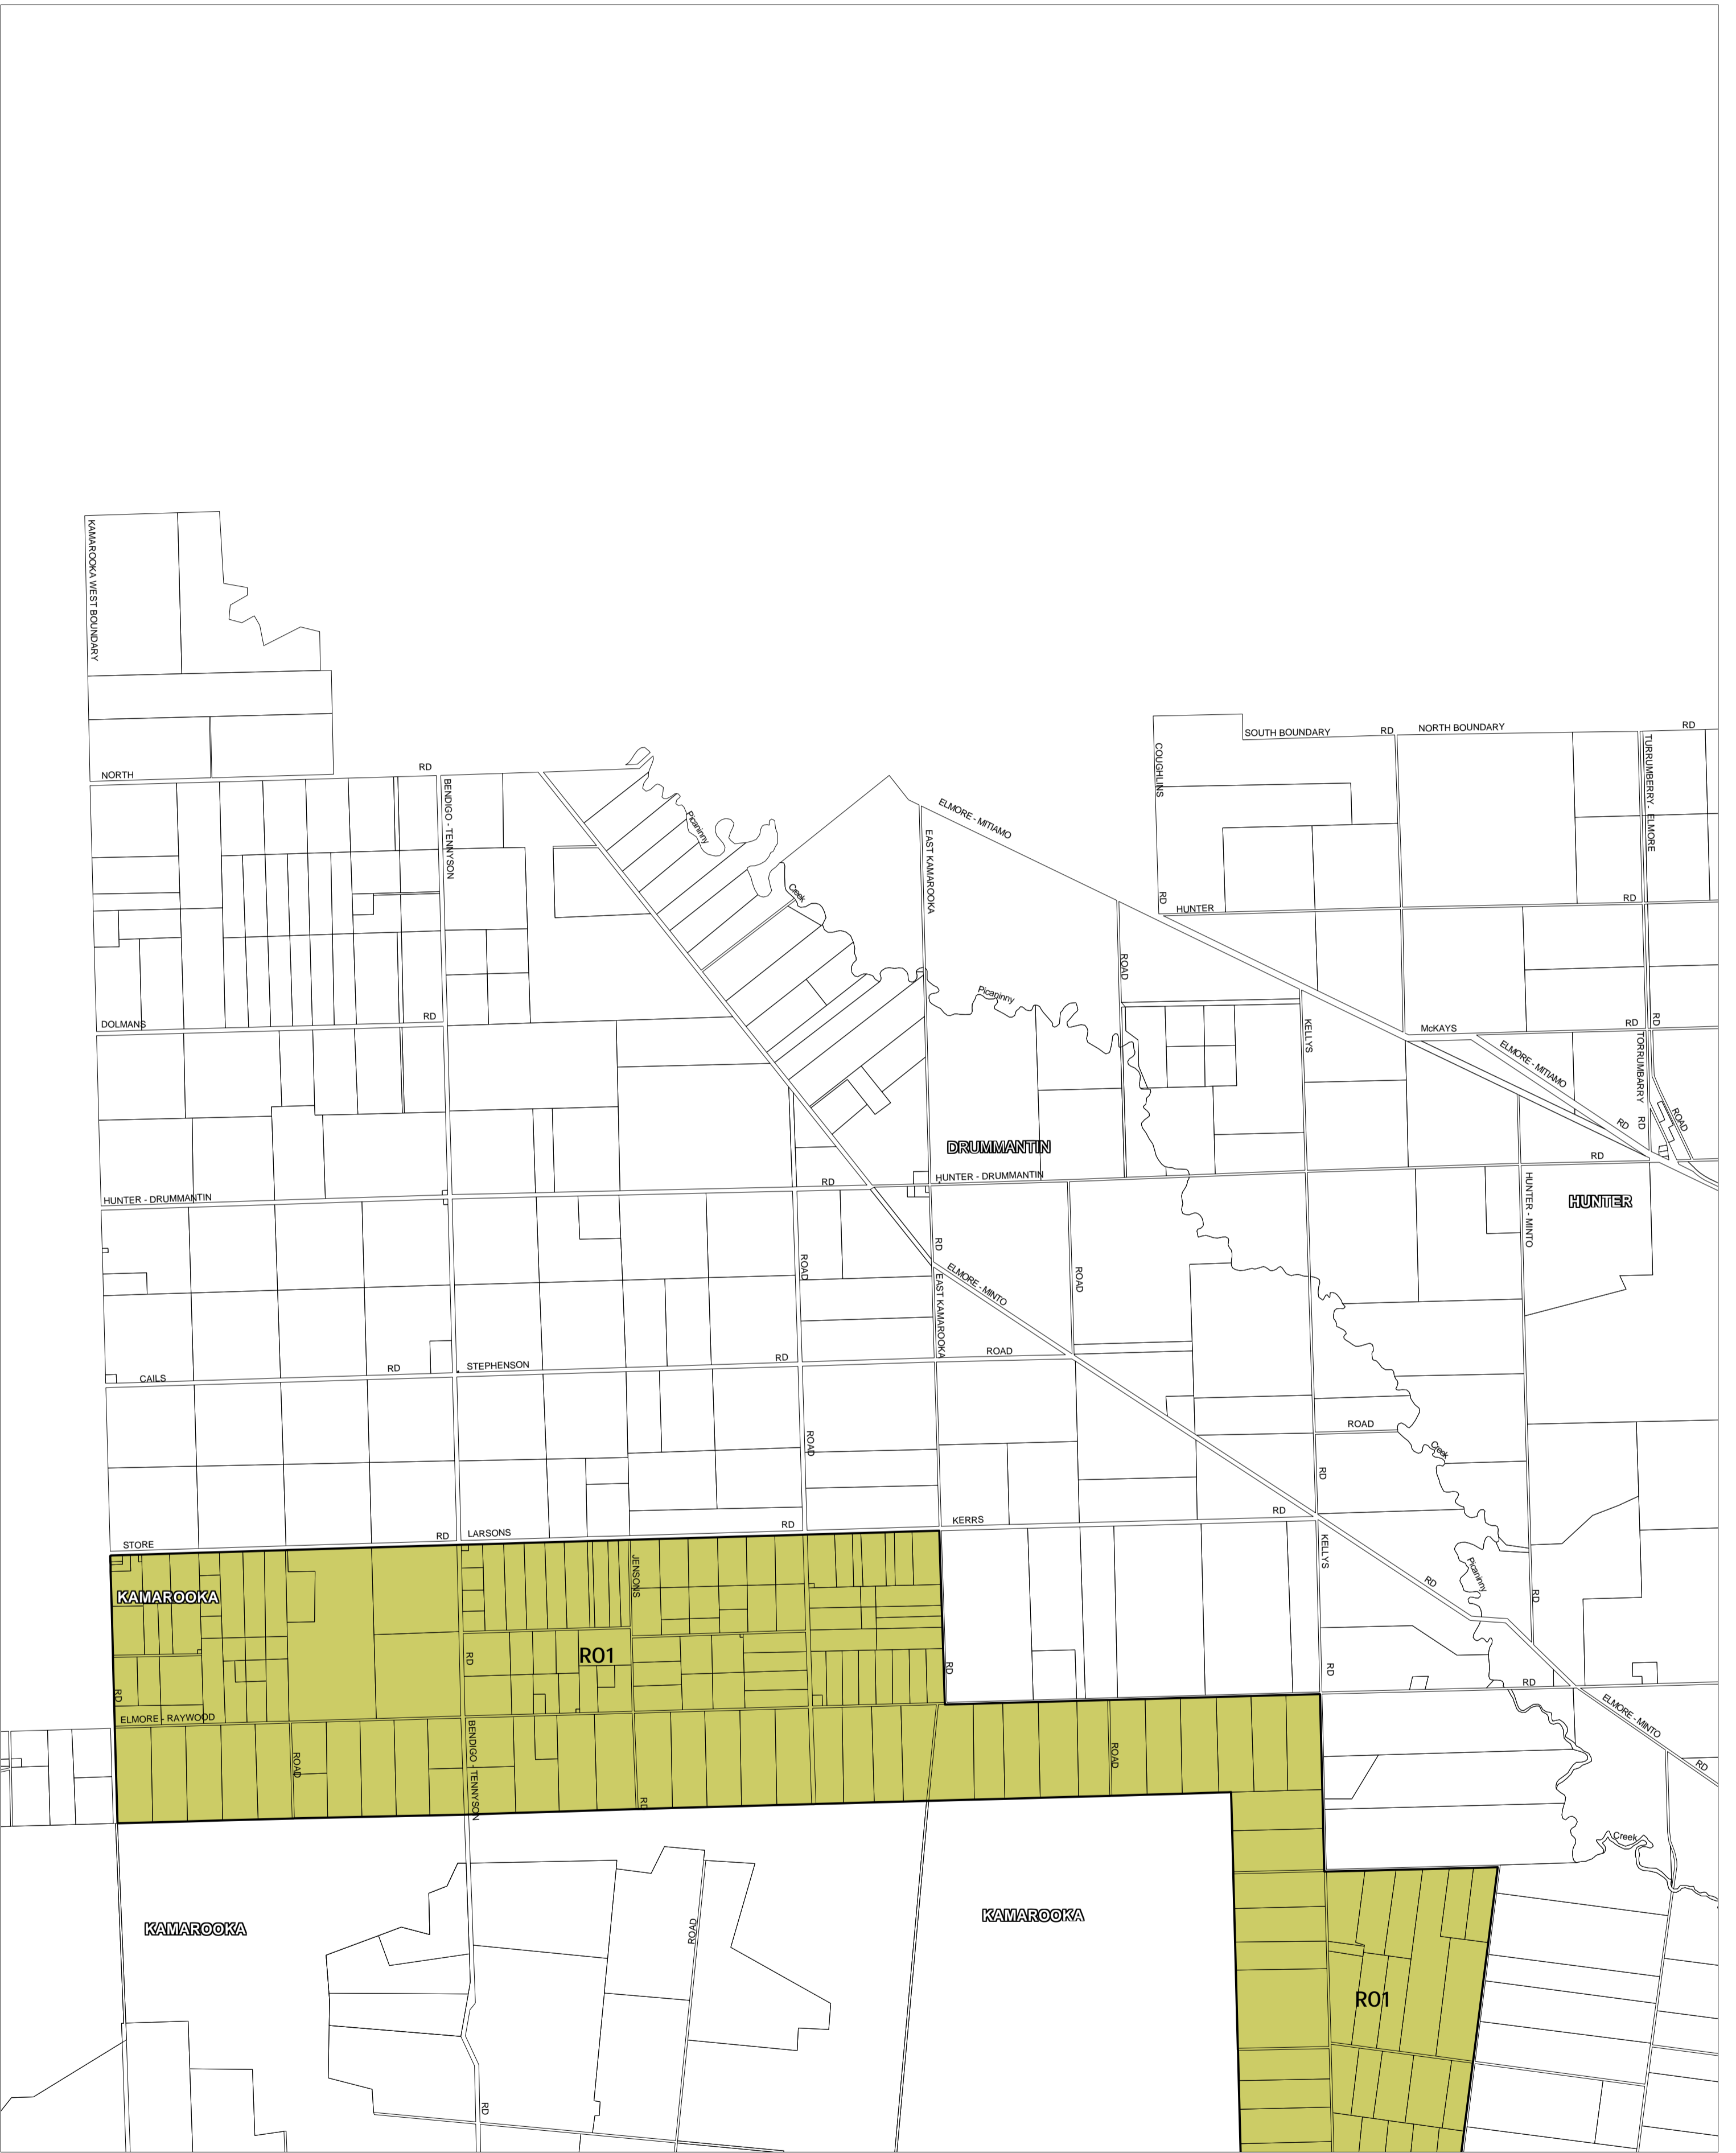

GREATER BENDIGO PLANNING SCHEME - LOCAL PROVISION

Overlays	
 R01	Restructure Overlay - Schedule 1

AUSTRALIAN MAP GRID ZONE 55

Printed: 25/6/2007