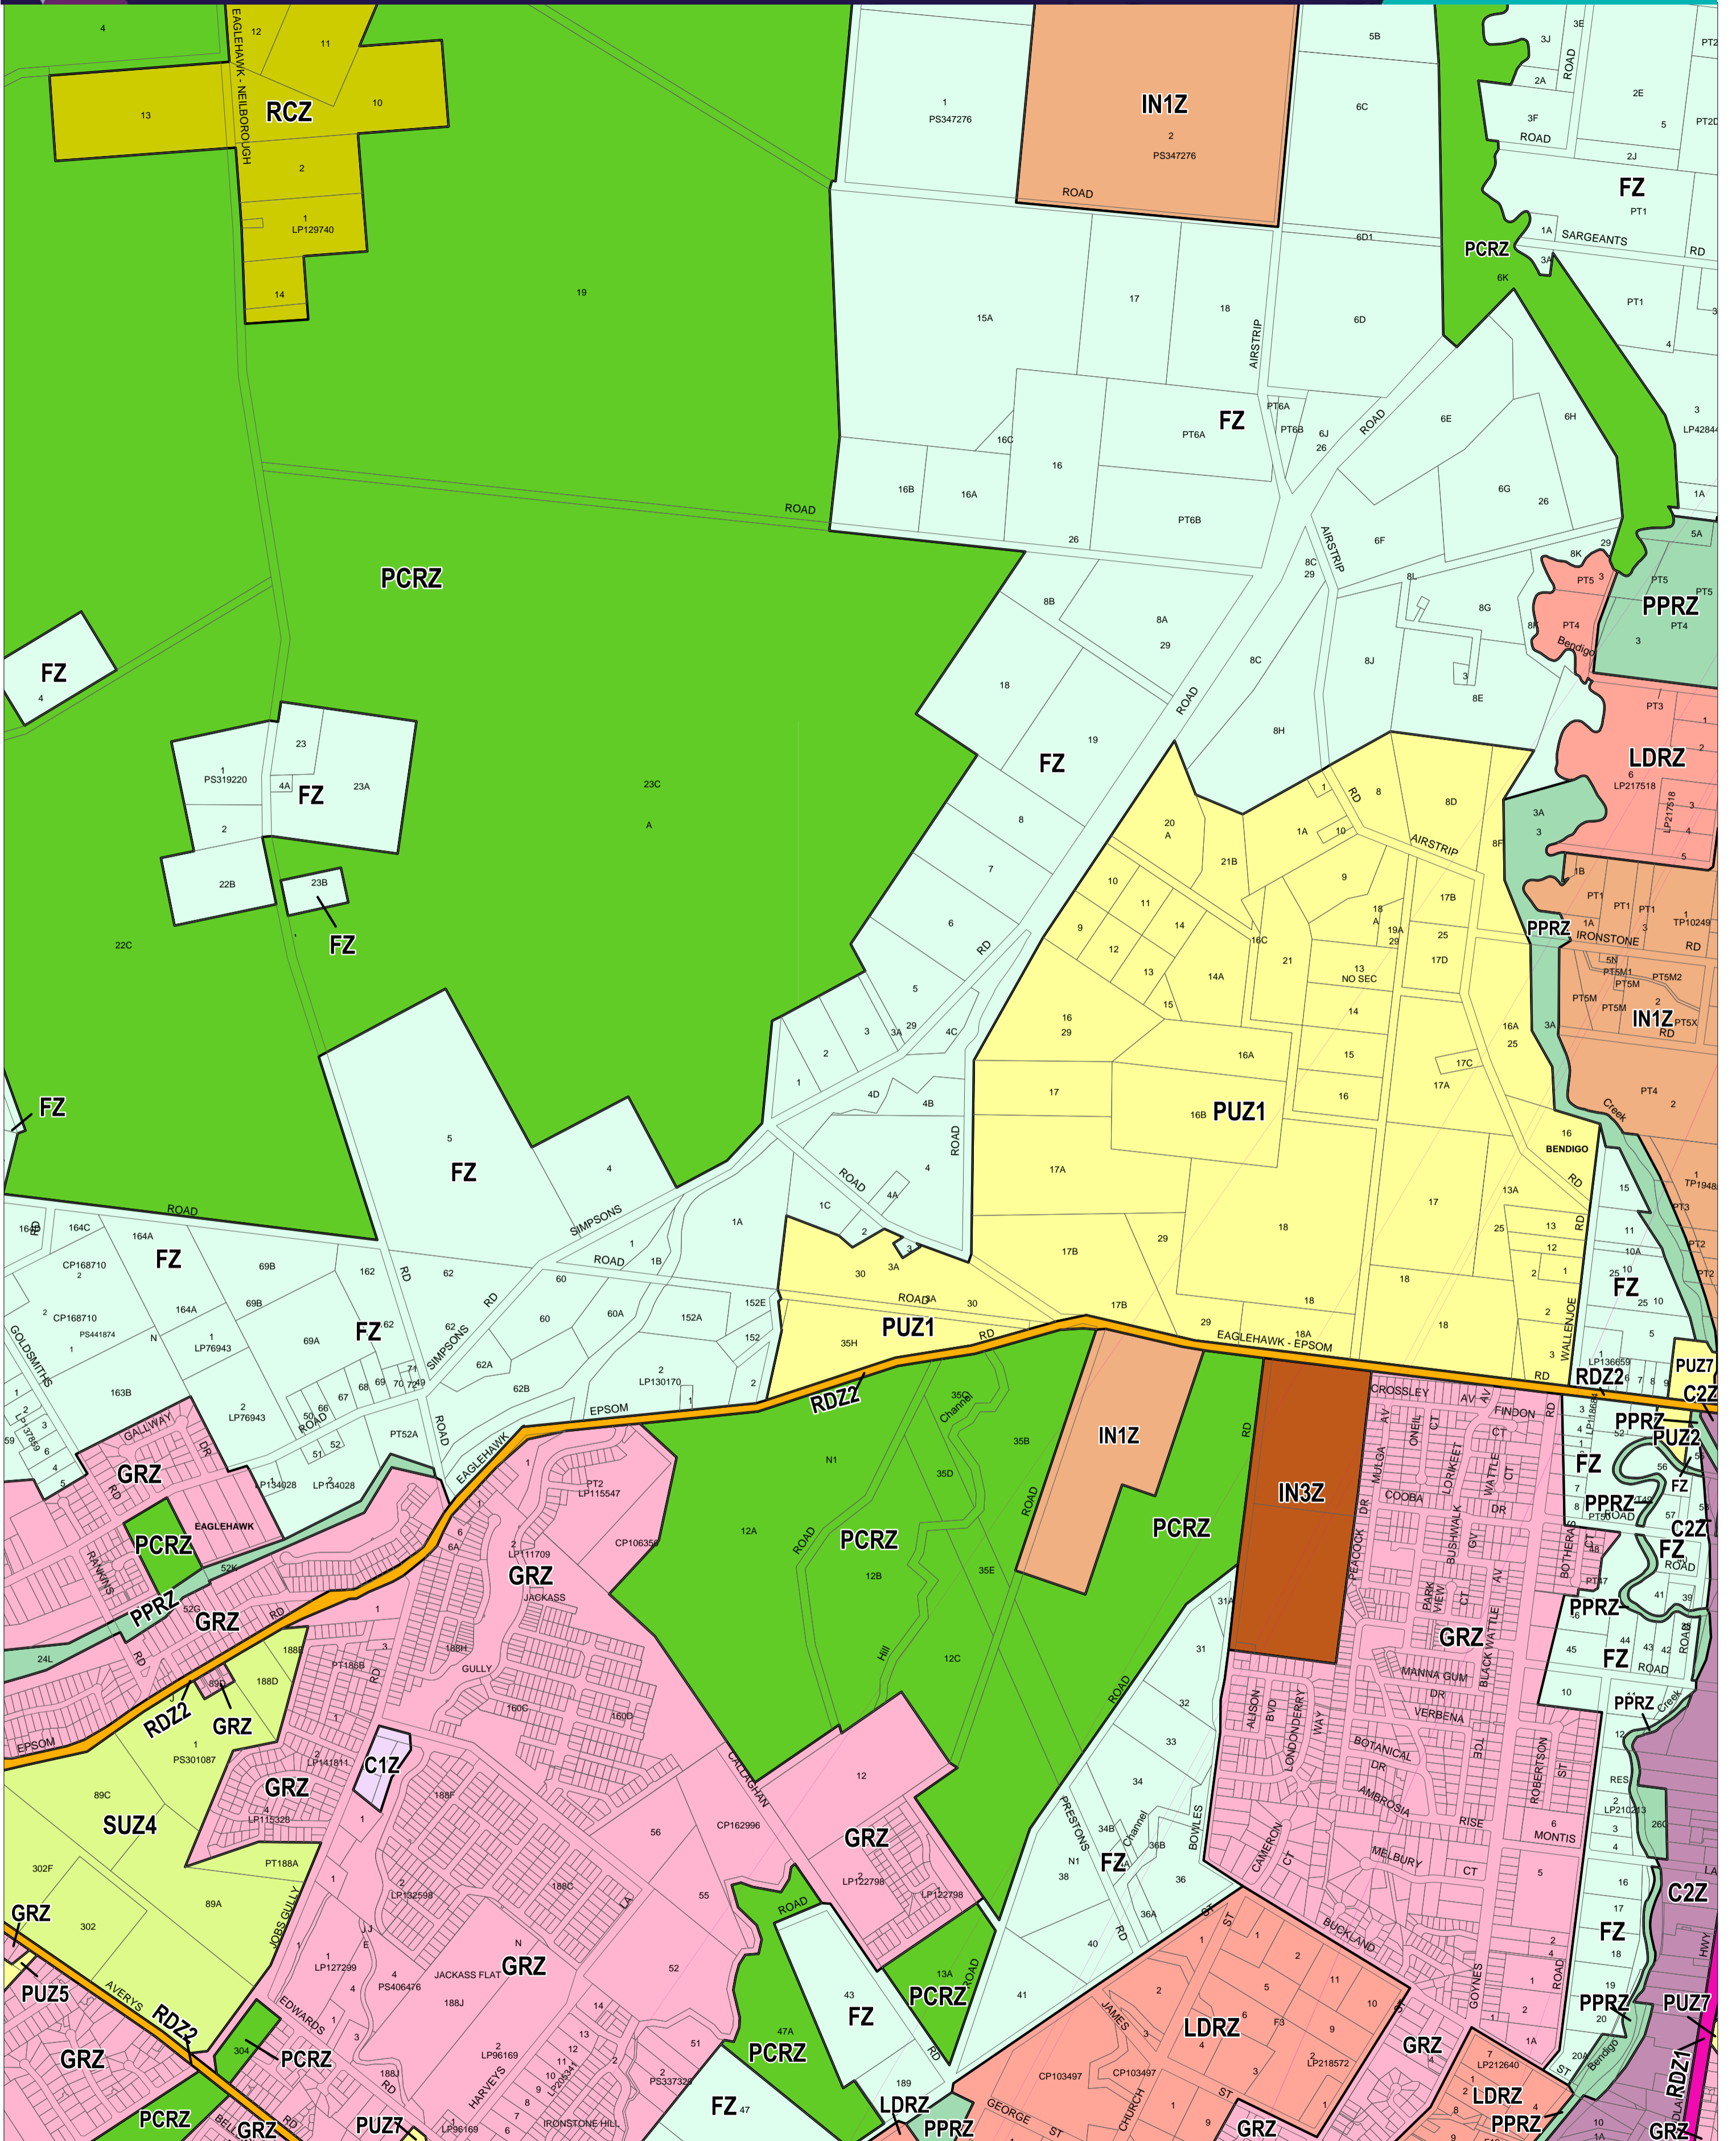

GREATER BENDIGO PLANNING SCHEME - LOCAL PROVISION

Commercial	Public Use Zone - Education	Rural Conservation Zone
C1Z Commercial 1 Zone	PUZ2 Public Use Zone - Education	RCZ Rural Conservation Zone
C2Z Commercial 2 Zone	PUZ7 Public Use Zone - Other Public Use	Special Purpose
Industrial	PUZ1 Public Use Zone - Service And Utility	SUZ4 Special Use Zone - Schedule 4
IN1Z Industrial 1 Zone	RDZ1 Road Zone - Category 1	
IN3Z Industrial 3 Zone	RDZ2 Road Zone - Category 2	
Public Land	Residential	
PCRZ Public Conservation And Resource Zone	GRZ General Residential Zone	
PPRZ Public Park And Recreation Zone	LDRZ Low Density Residential Zone	
PUZ5 Public Use Zone - Cemetery/Crematorium	Rural	
	FZ Farming Zone	

Municipal Boundary (if shown)

Australian Map Grid Zone 55

PREPARED BY: Planning Mapping Services

Printed: 23/4/2018

AMENDMENT C221

VICTORIA State Government

Environment, Land, Water and Planning