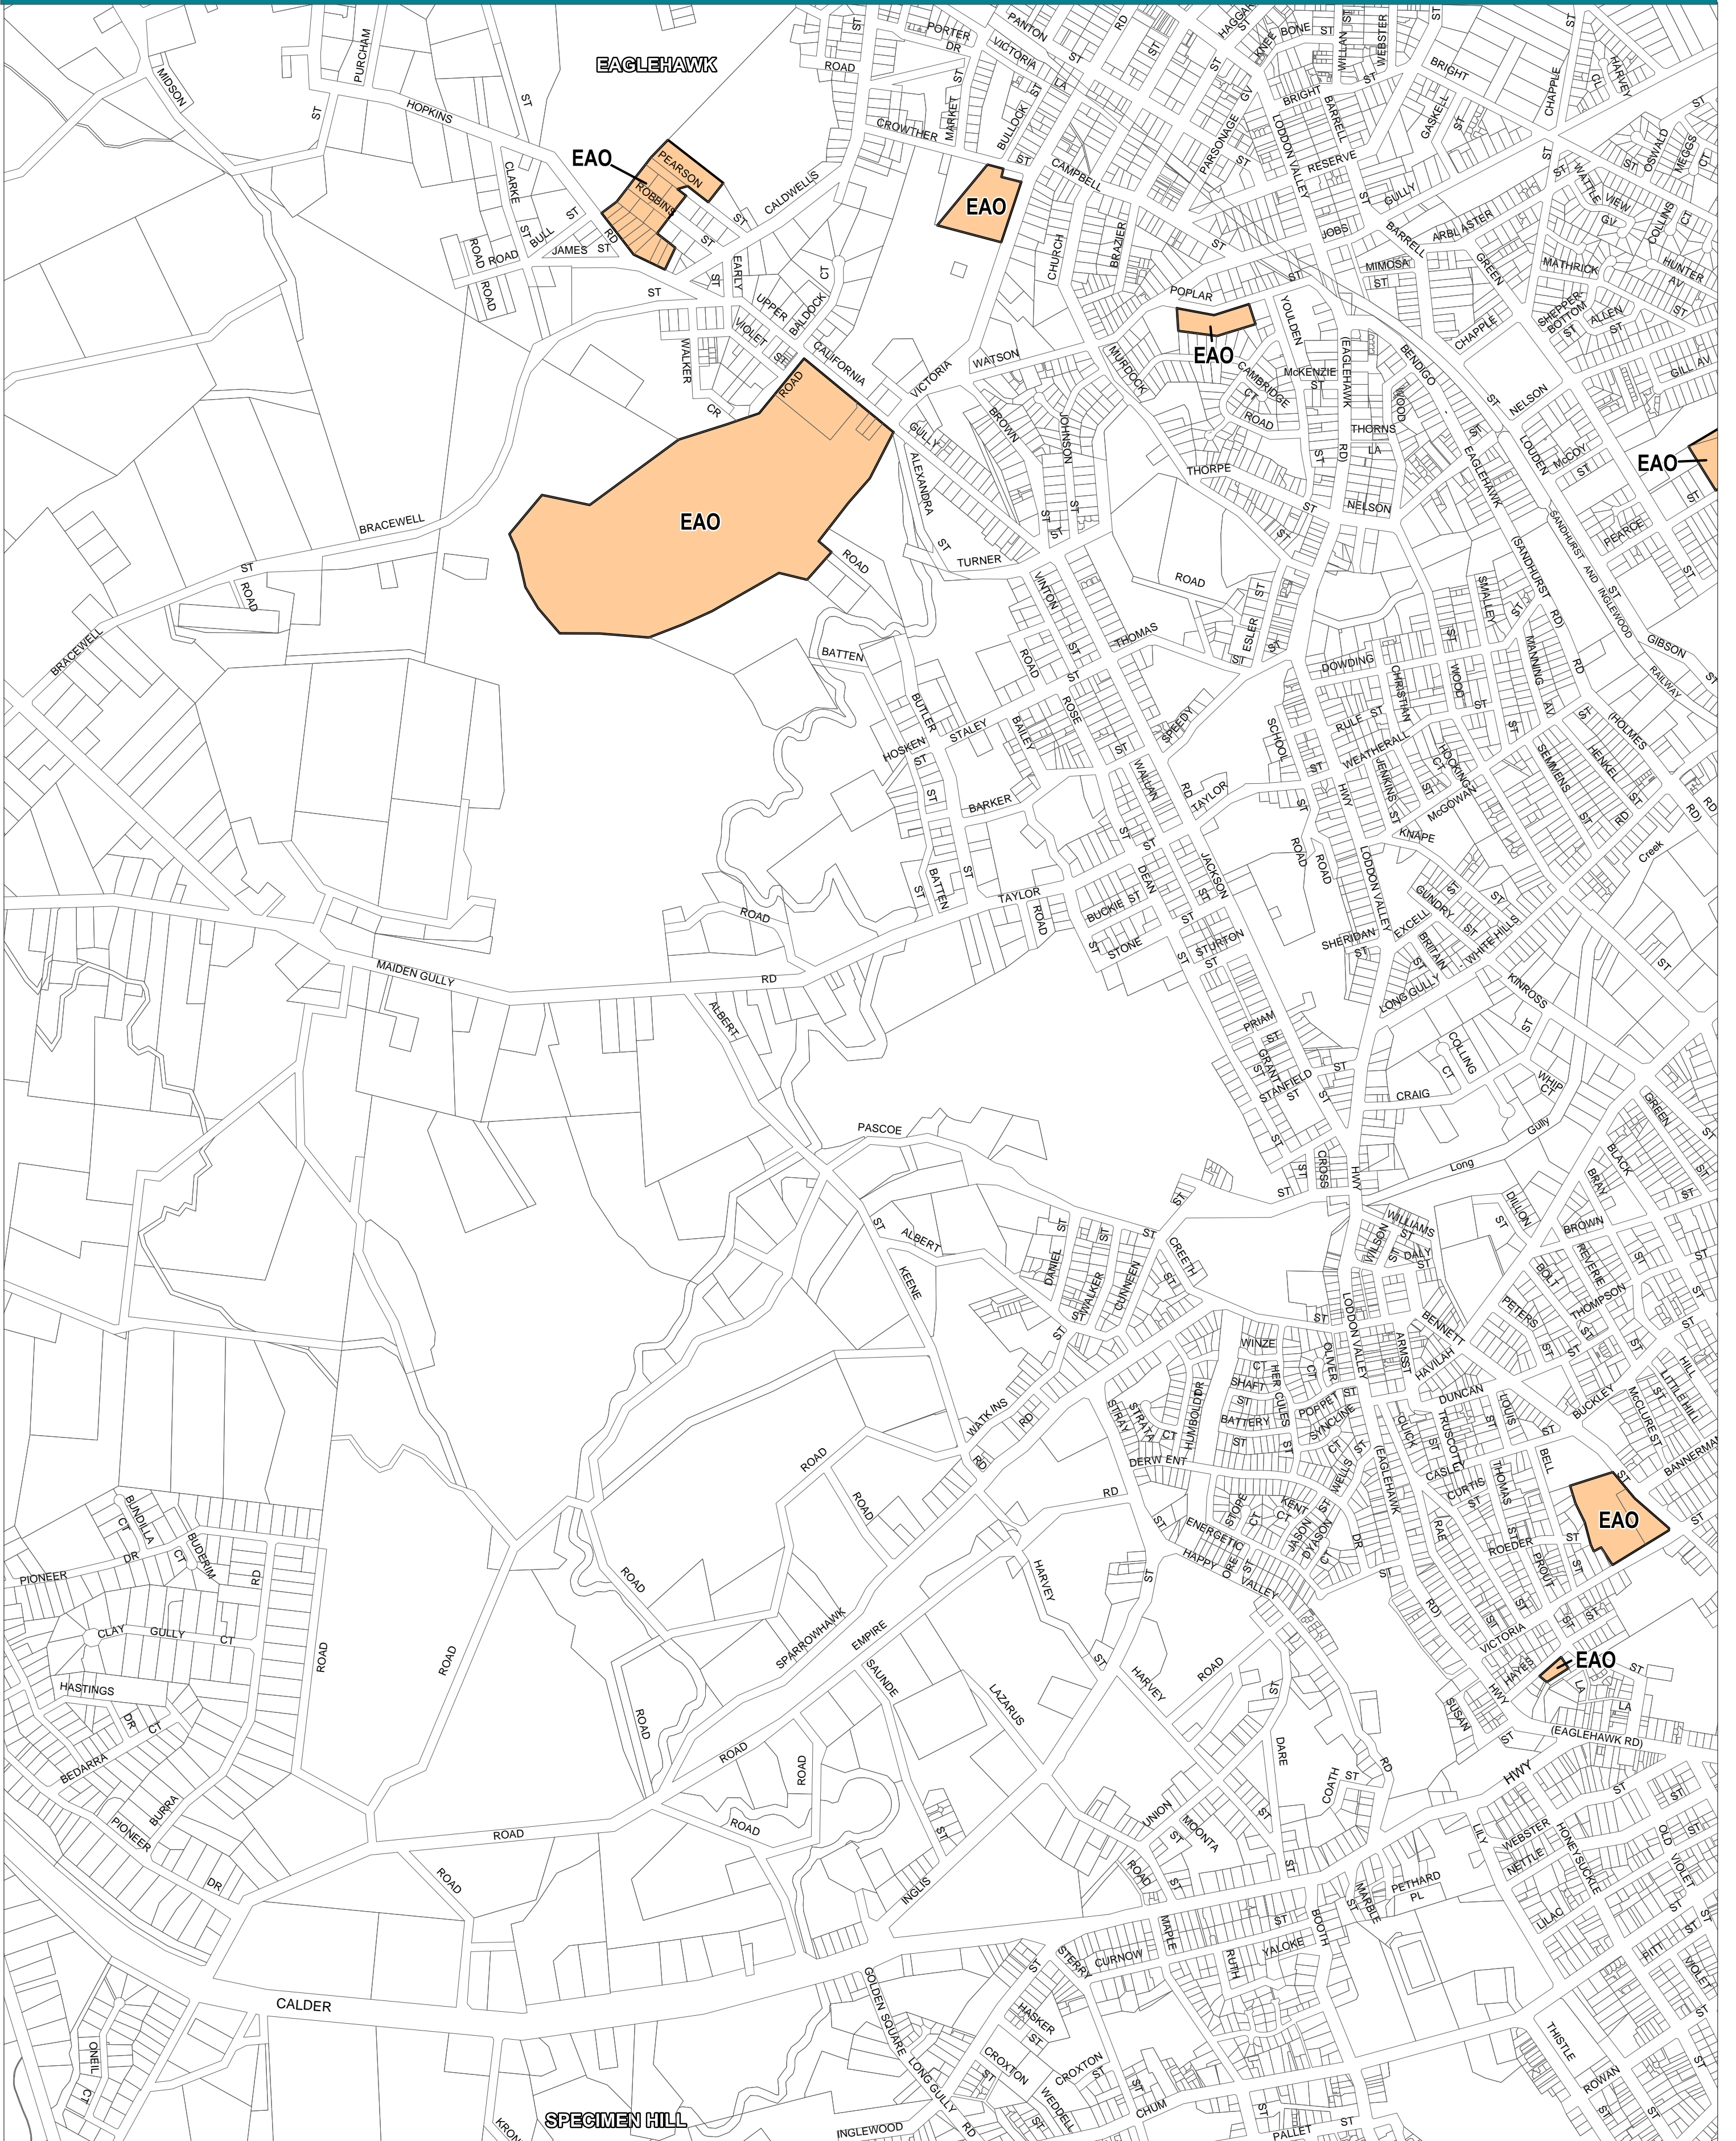

GREATER BENDIGO PLANNING SCHEME - LOCAL PROVISION

Overlays
EAO Environmental Audit Overlay

AUSTRALIAN MAP GRID ZONE 55

PREPARED BY: Planning Mapping Services

Environment, Land, Water and Planning

Printed: 29/7/2016

AMENDMENT C213