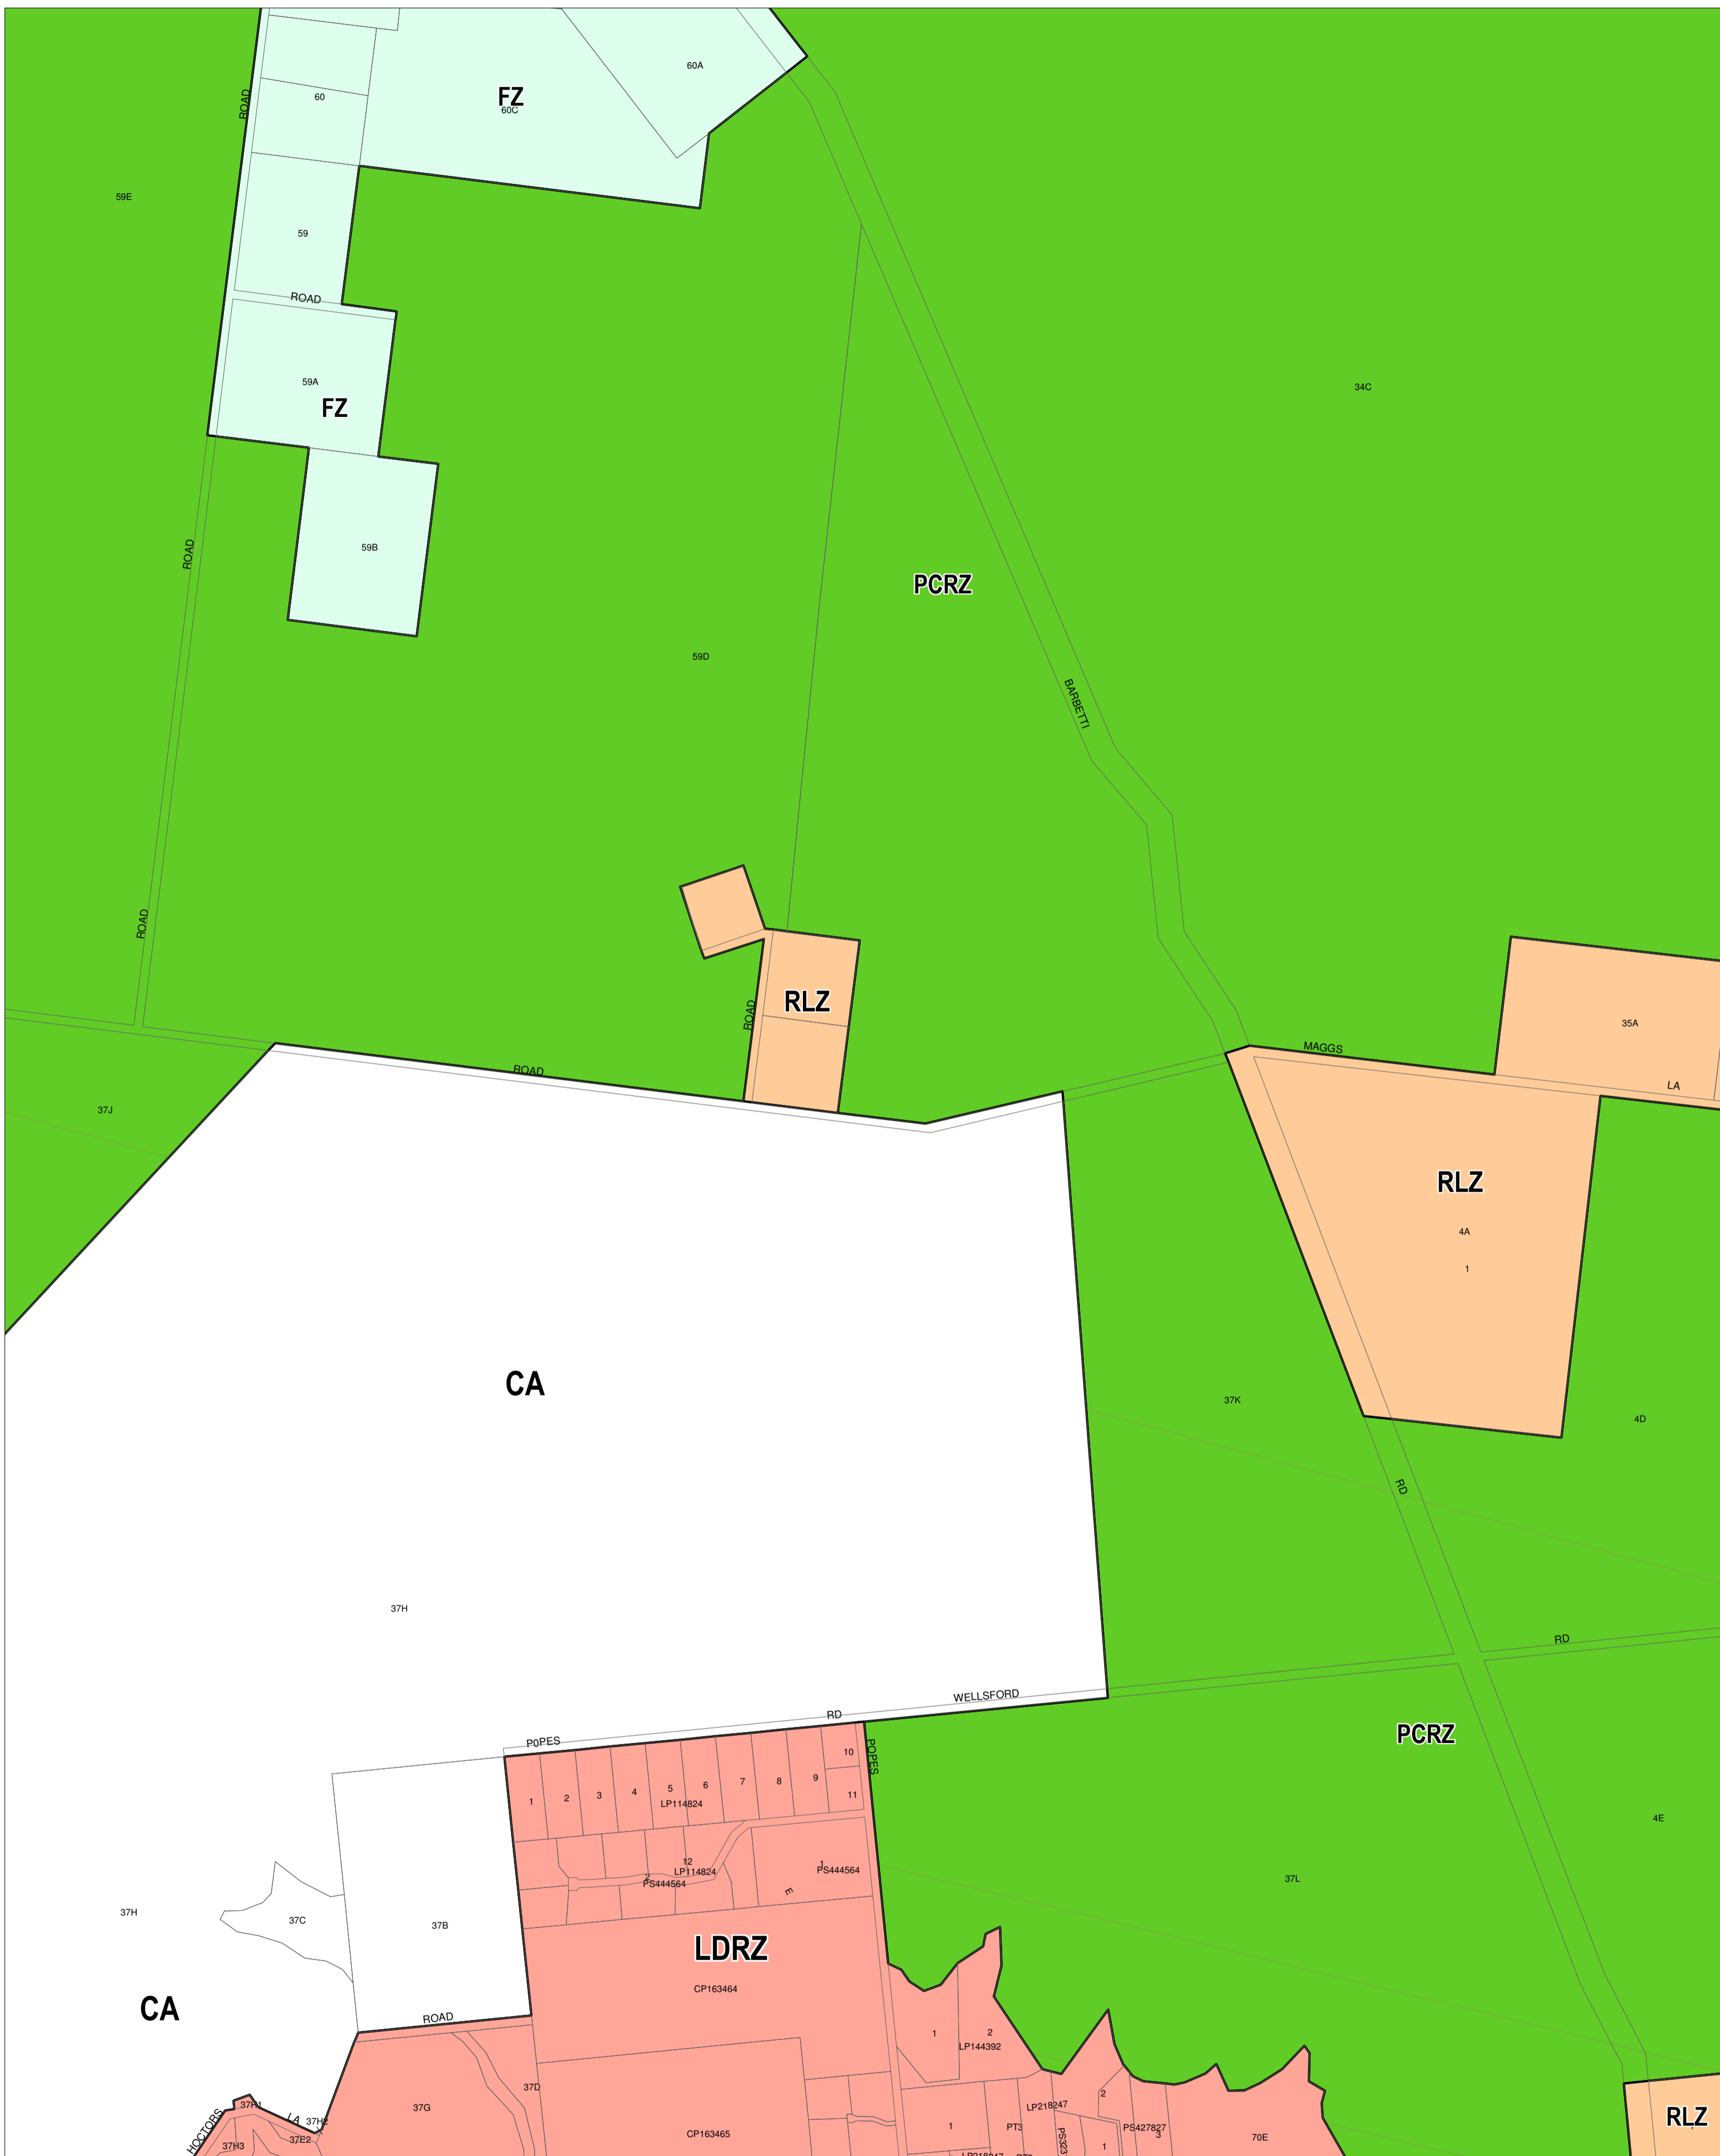

GREATER BENDIGO PLANNING SCHEME - LOCAL PROVISION

Public Land	
	Public Conservation And Resource Zone
Residential	
	Low Density Residential Zone
Rural	
	Farming Zone
	Rural Living Zone
Commonwealth Land	
	Commonwealth Land Not Controlled By Planning Scheme

AUSTRALIAN MAP GRID ZONE 55

Printed: 1/6/2012

AMENDMENT C181