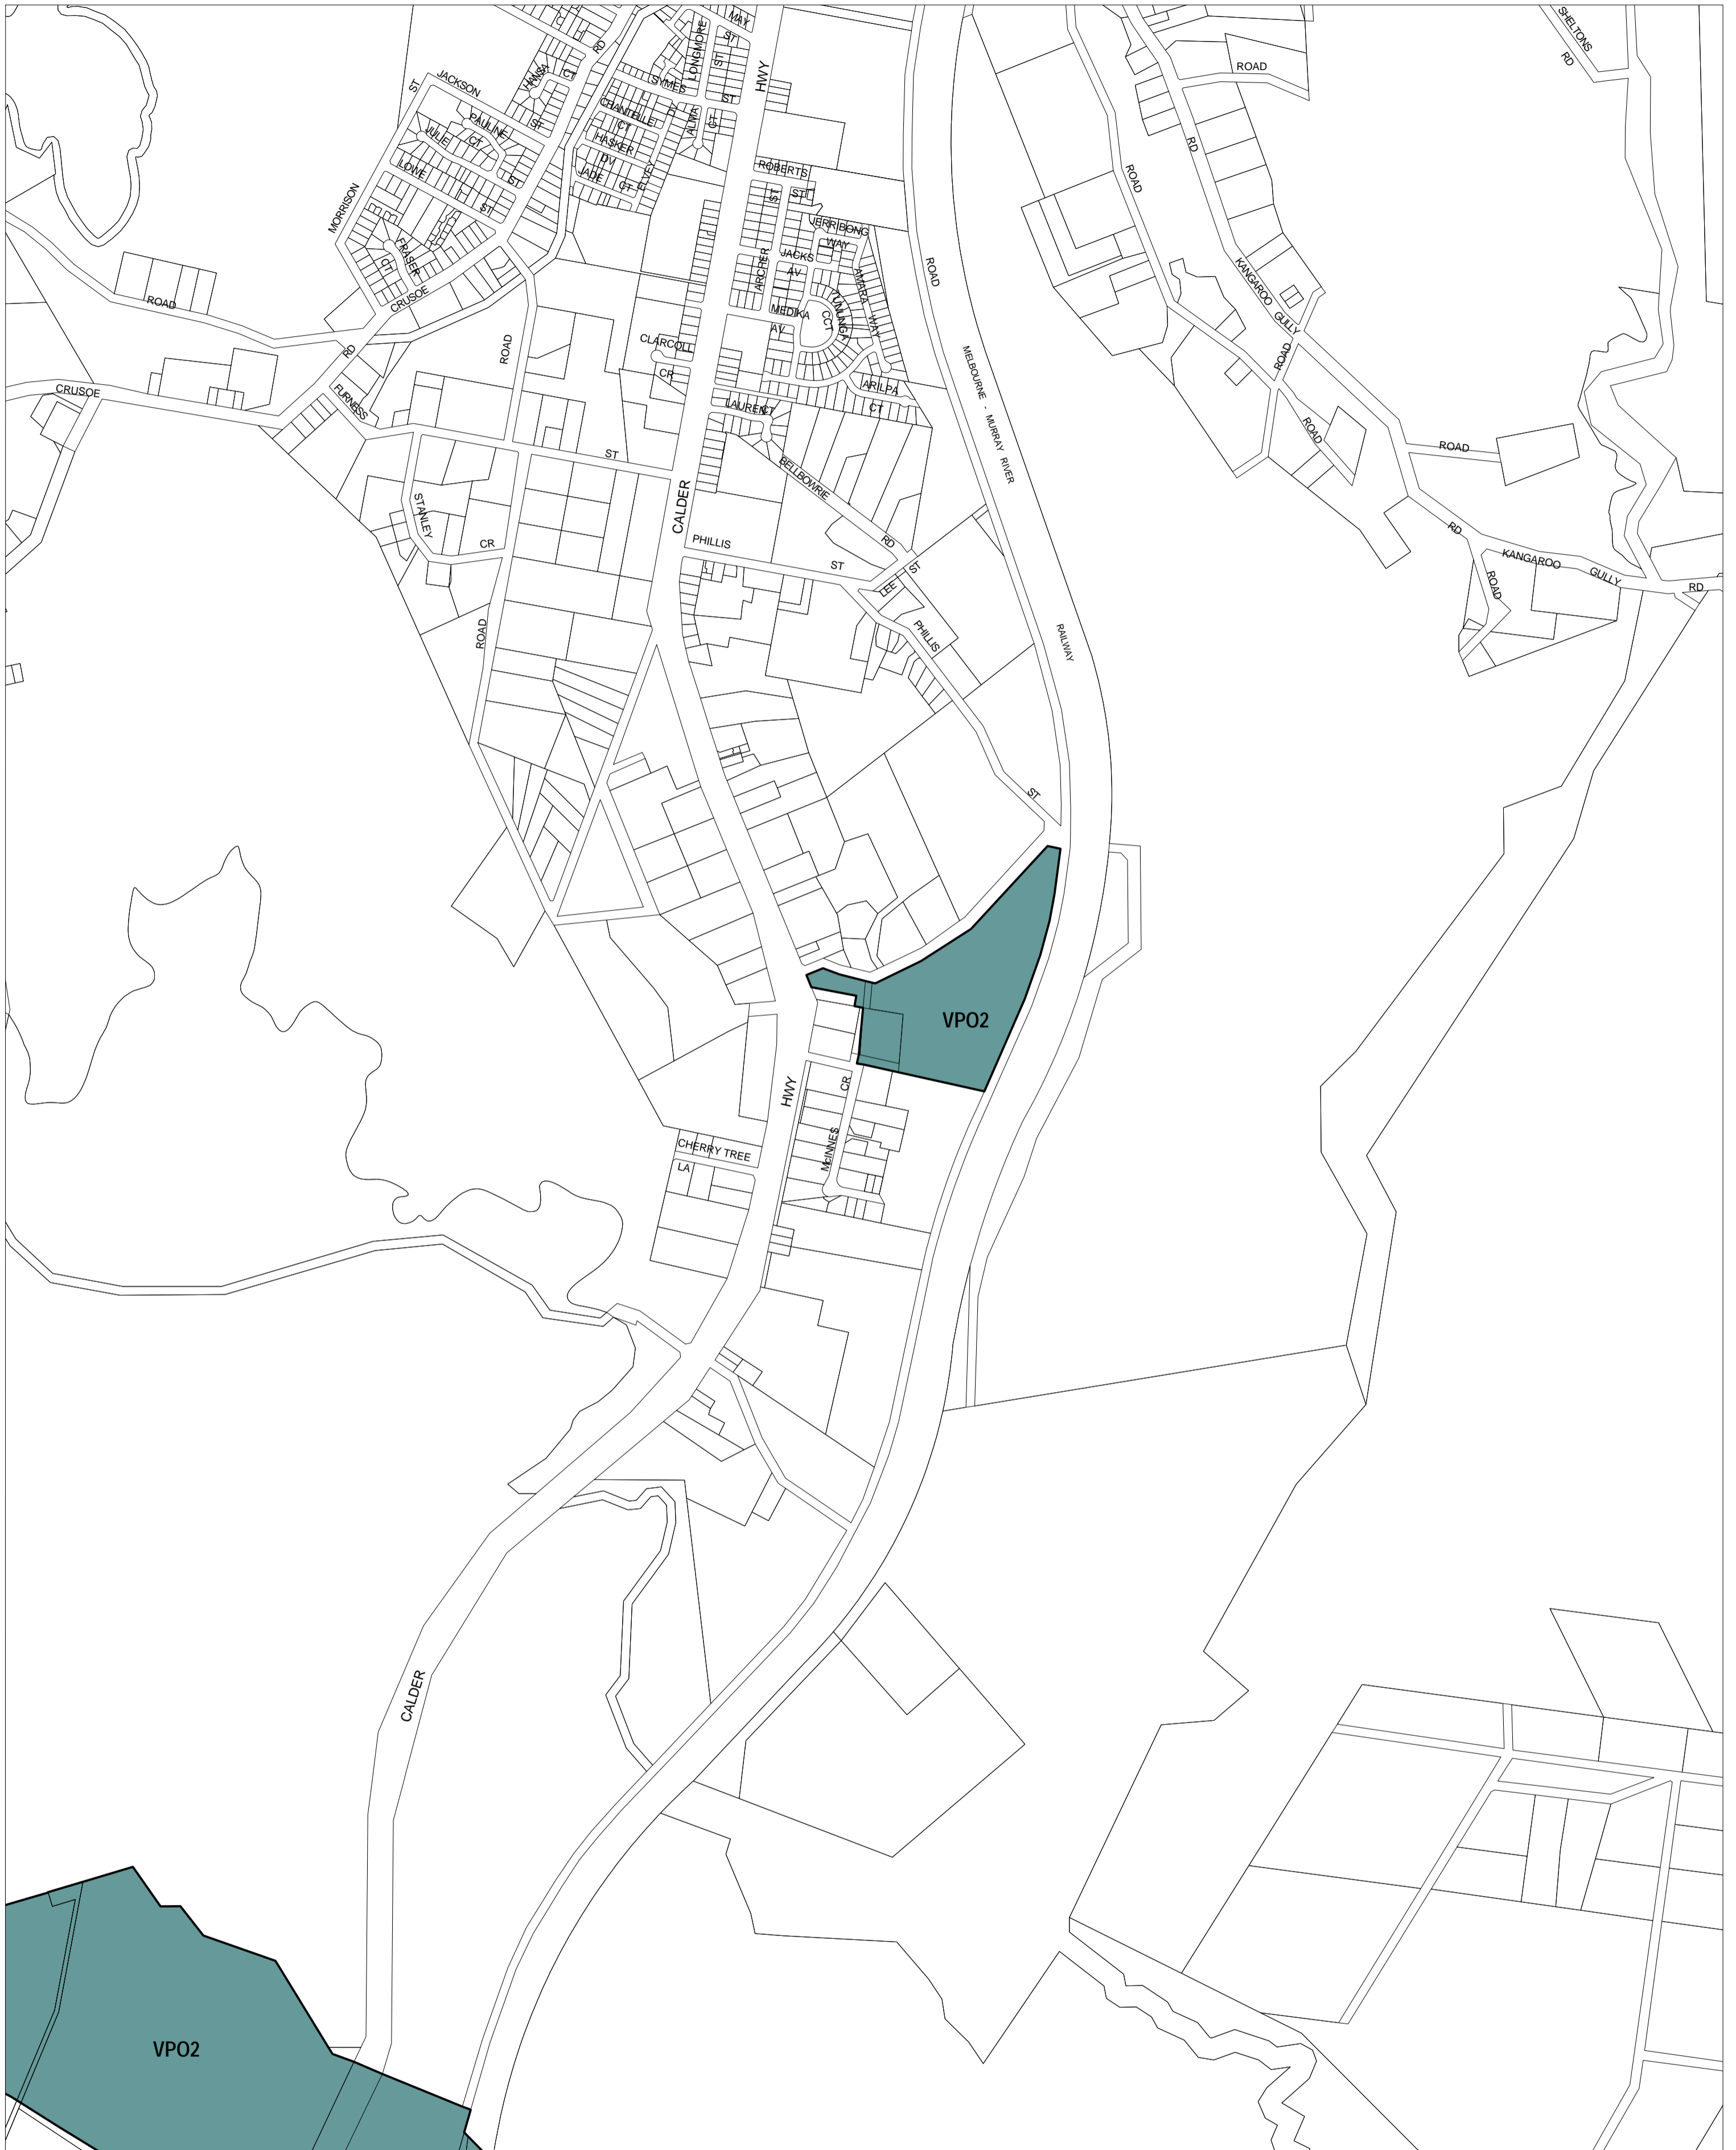

GREATER BENDIGO PLANNING SCHEME - LOCAL PROVISION

Overlays

VPO2 Vegetation Protection Overlay - Schedule 2

AUSTRALIAN MAP GRID ZONE 55

INDEX TO ADJOINING METRIC SERIES MAP

Printed: 25/6/2007