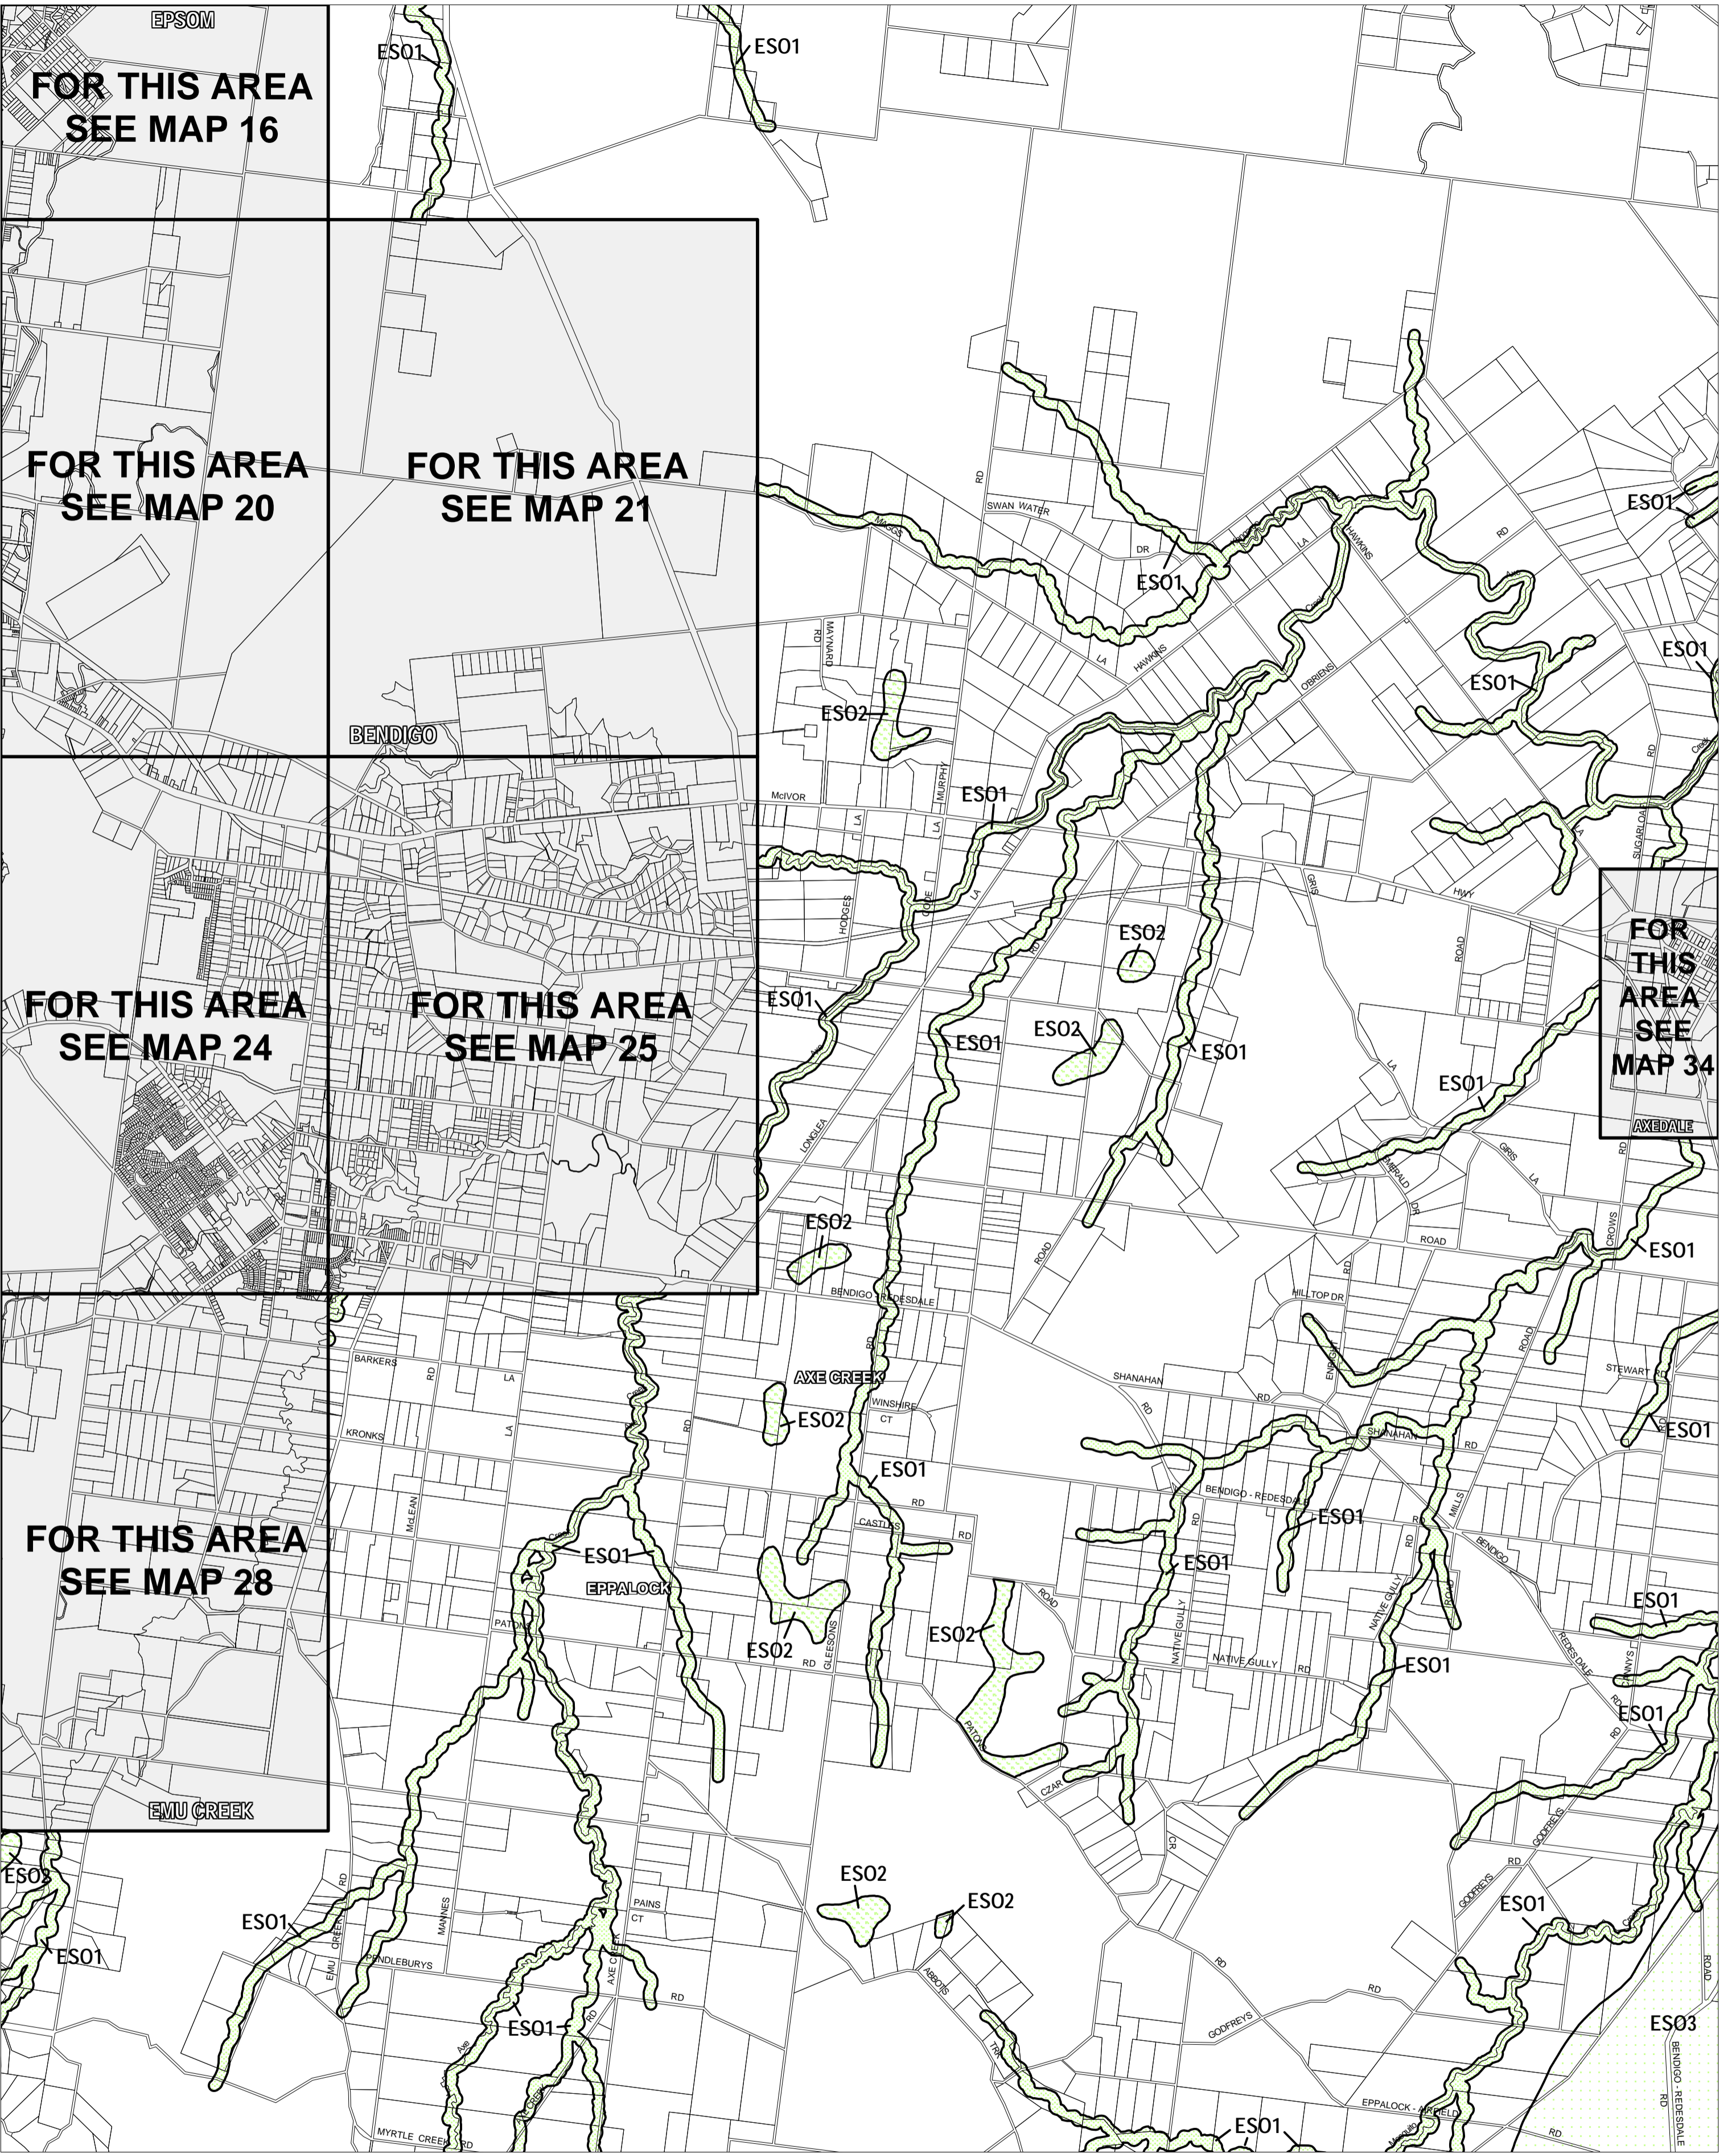

GREATER BENDIGO PLANNING SCHEME - LOCAL PROVISION

Overlays

- ES01 Environmental Significance Overlay - Schedule 1
- ES02 Environmental Significance Overlay - Schedule 2
- ES03 Environmental Significance Overlay - Schedule 3

Printed: 25/6/2007