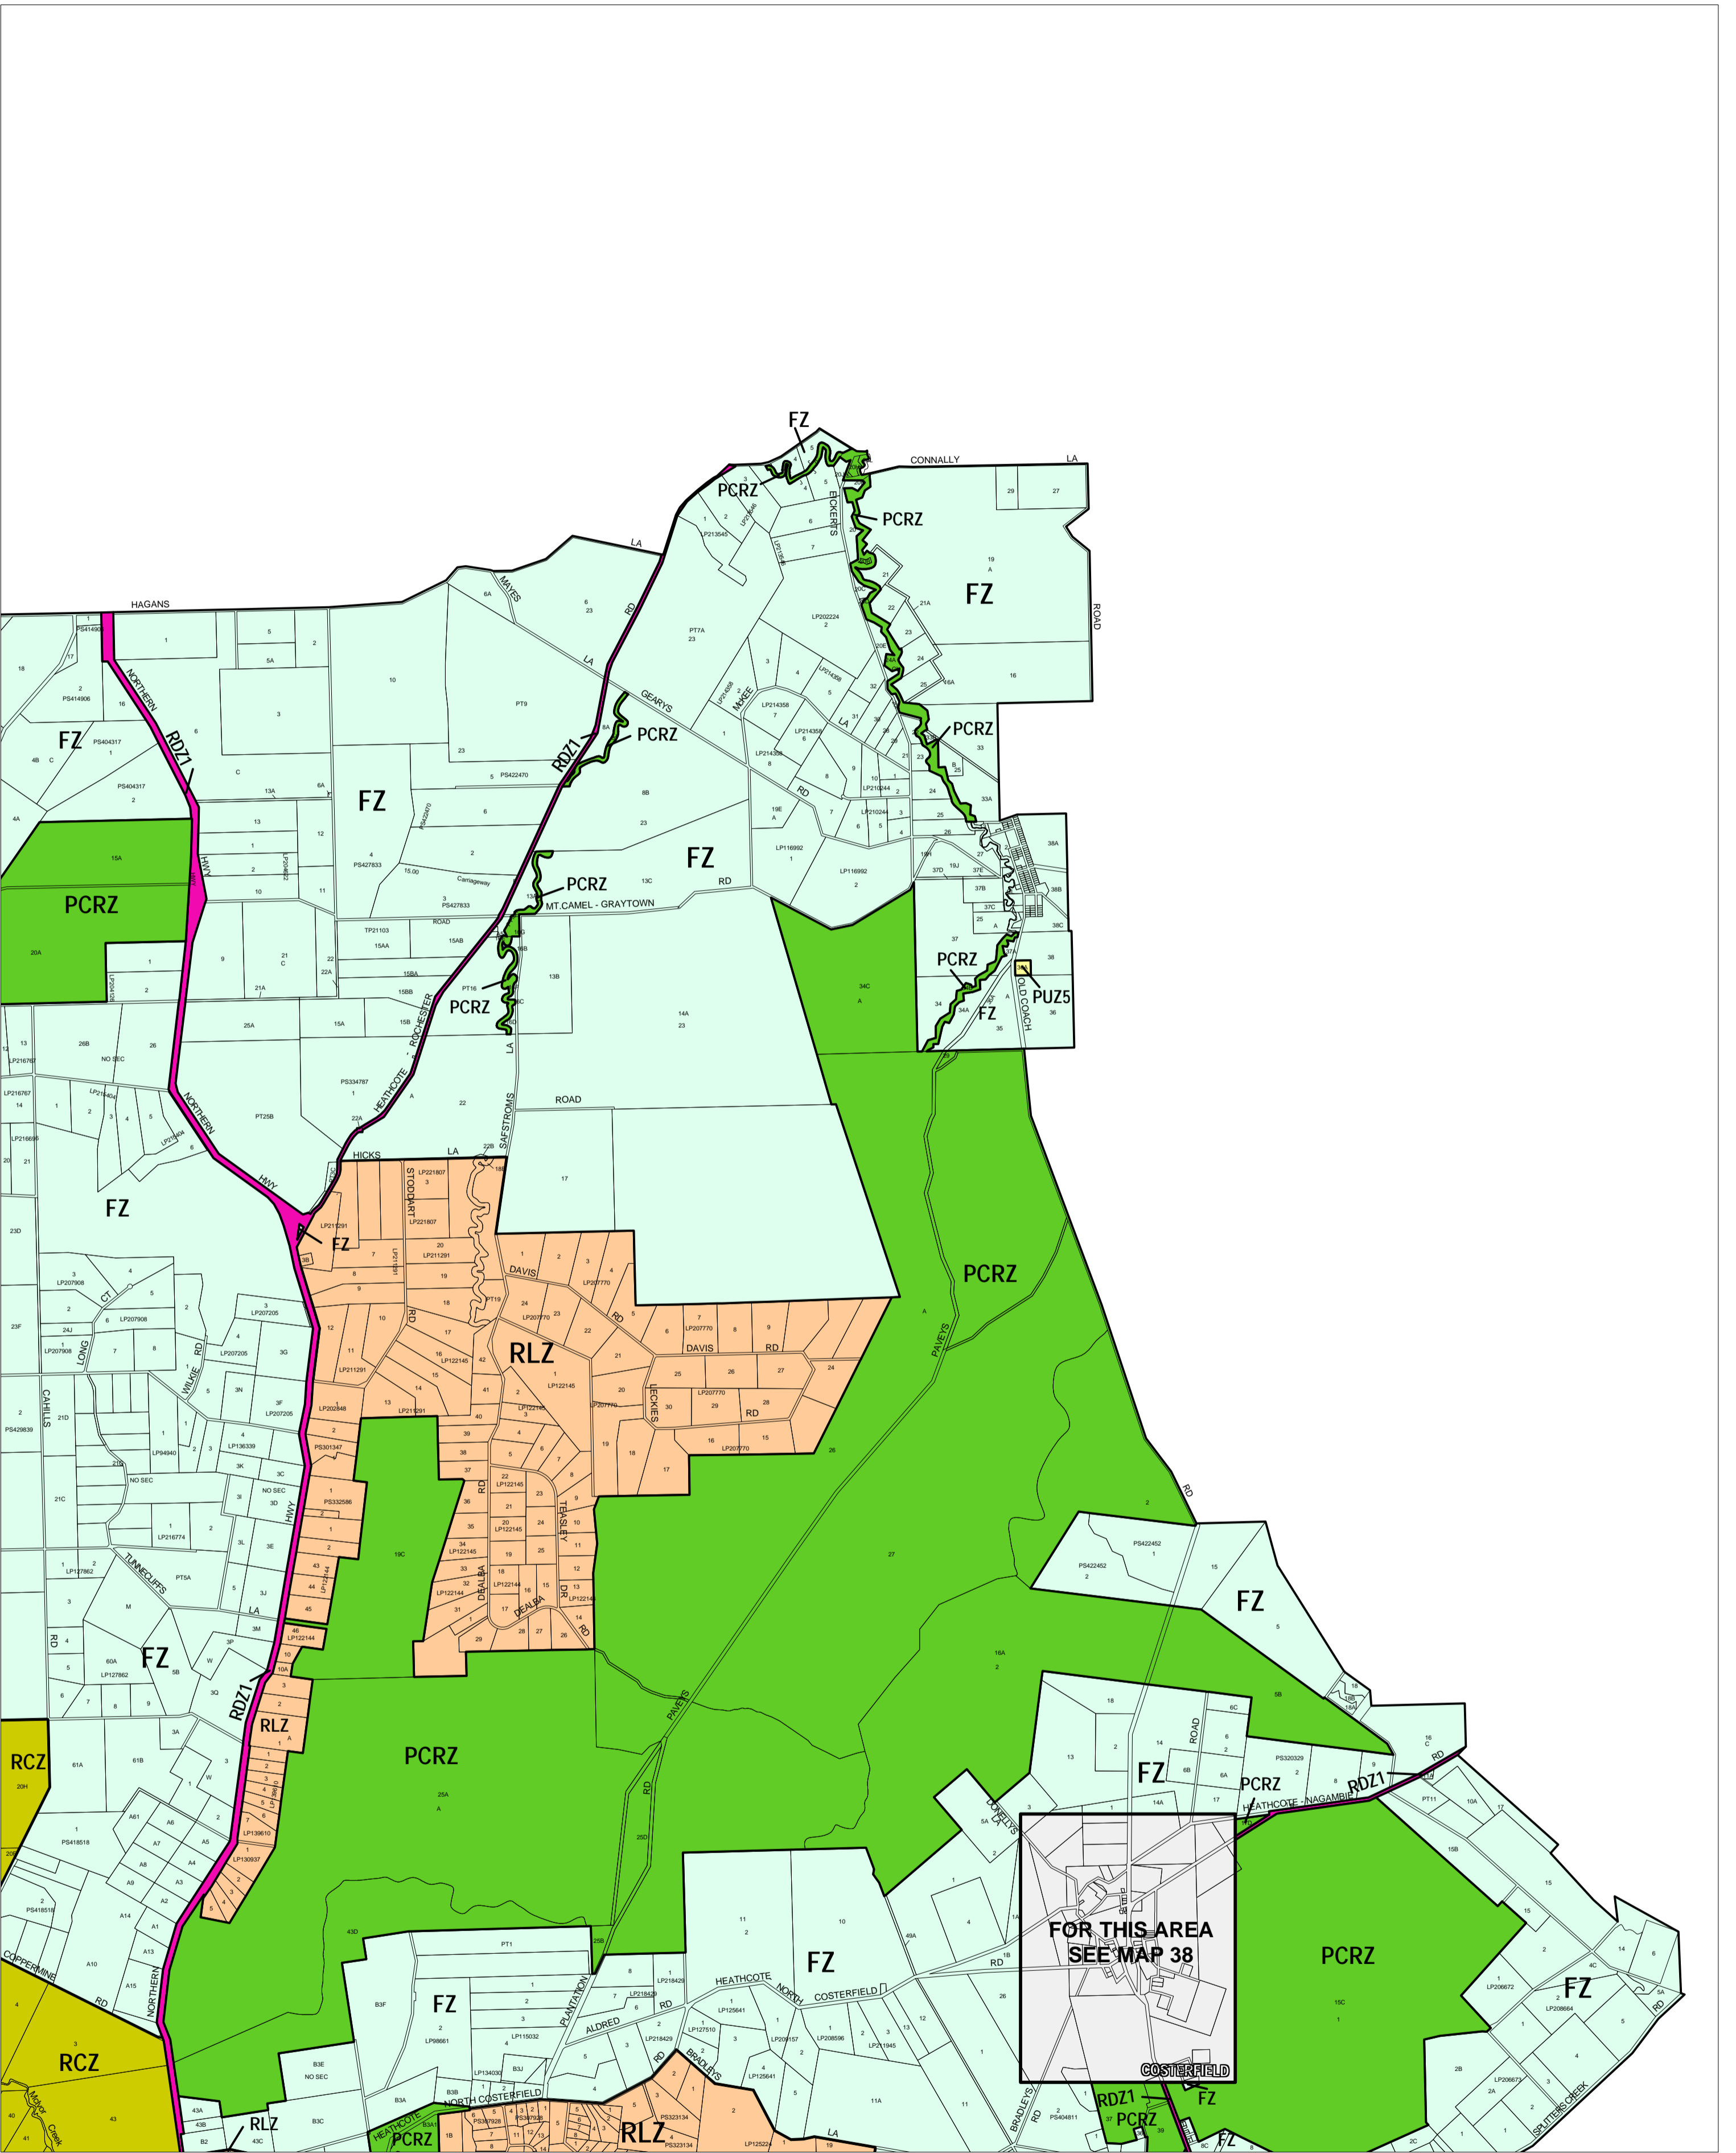

GREATER BENDIGO PLANNING SCHEME - LOCAL PROVISION

1. **Public Land**
2. Public Conservation And Resource Zone
   - Public Use Zone - Cemetery/Crematorium
   - Road Zone - Category 1
3. **Rural**
4. Farming Zone
   - Rural Conservation Zone
   - Rural Living Zone

Printed: 22/6/2007

AMENDMENT C12

ZONES

MAP No 37