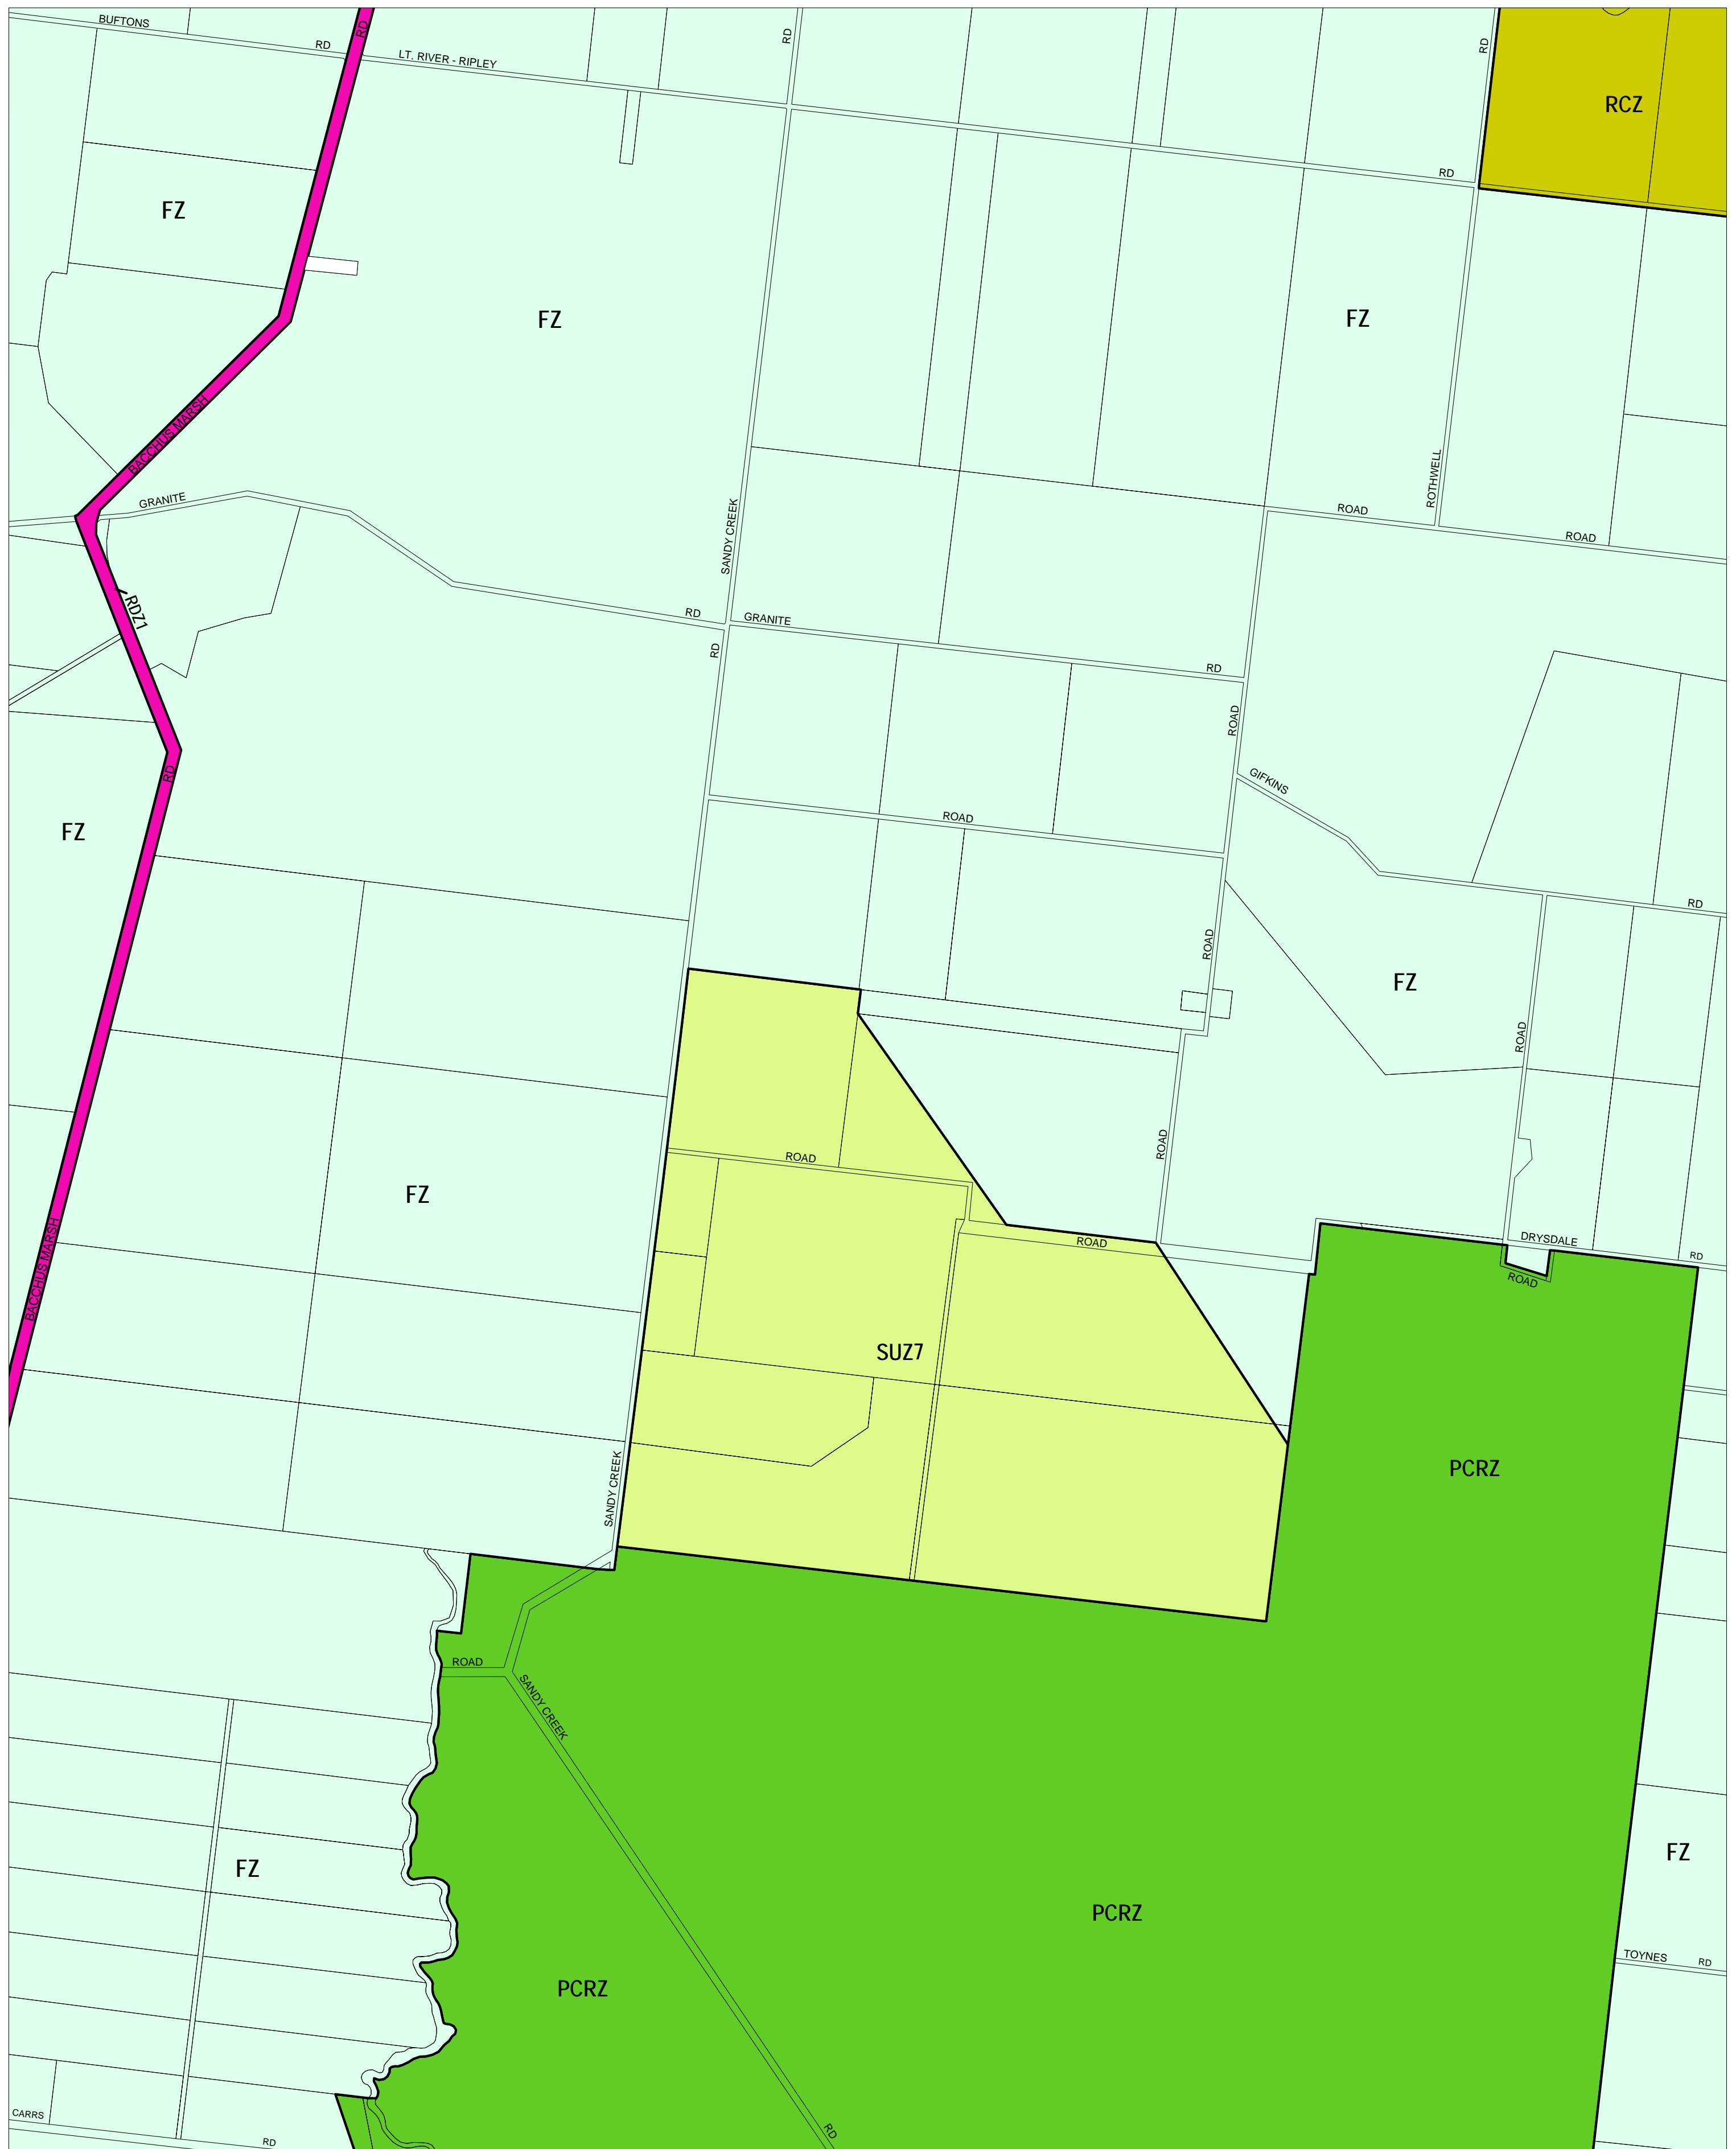

GREATER GEELONG PLANNING SCHEME - LOCAL PROVISION

Public Land	
	Public Conservation And Resource Zone
Rural	
	Farming Zone
	Rural Conservation Zone
Special Purpose	
	Special Use Zone - Schedule 7
	Road Zone - Category 1

AUSTRALIAN MAP GRID ZONE 55

Printed: 19/7/2010

AMENDMENT VC68