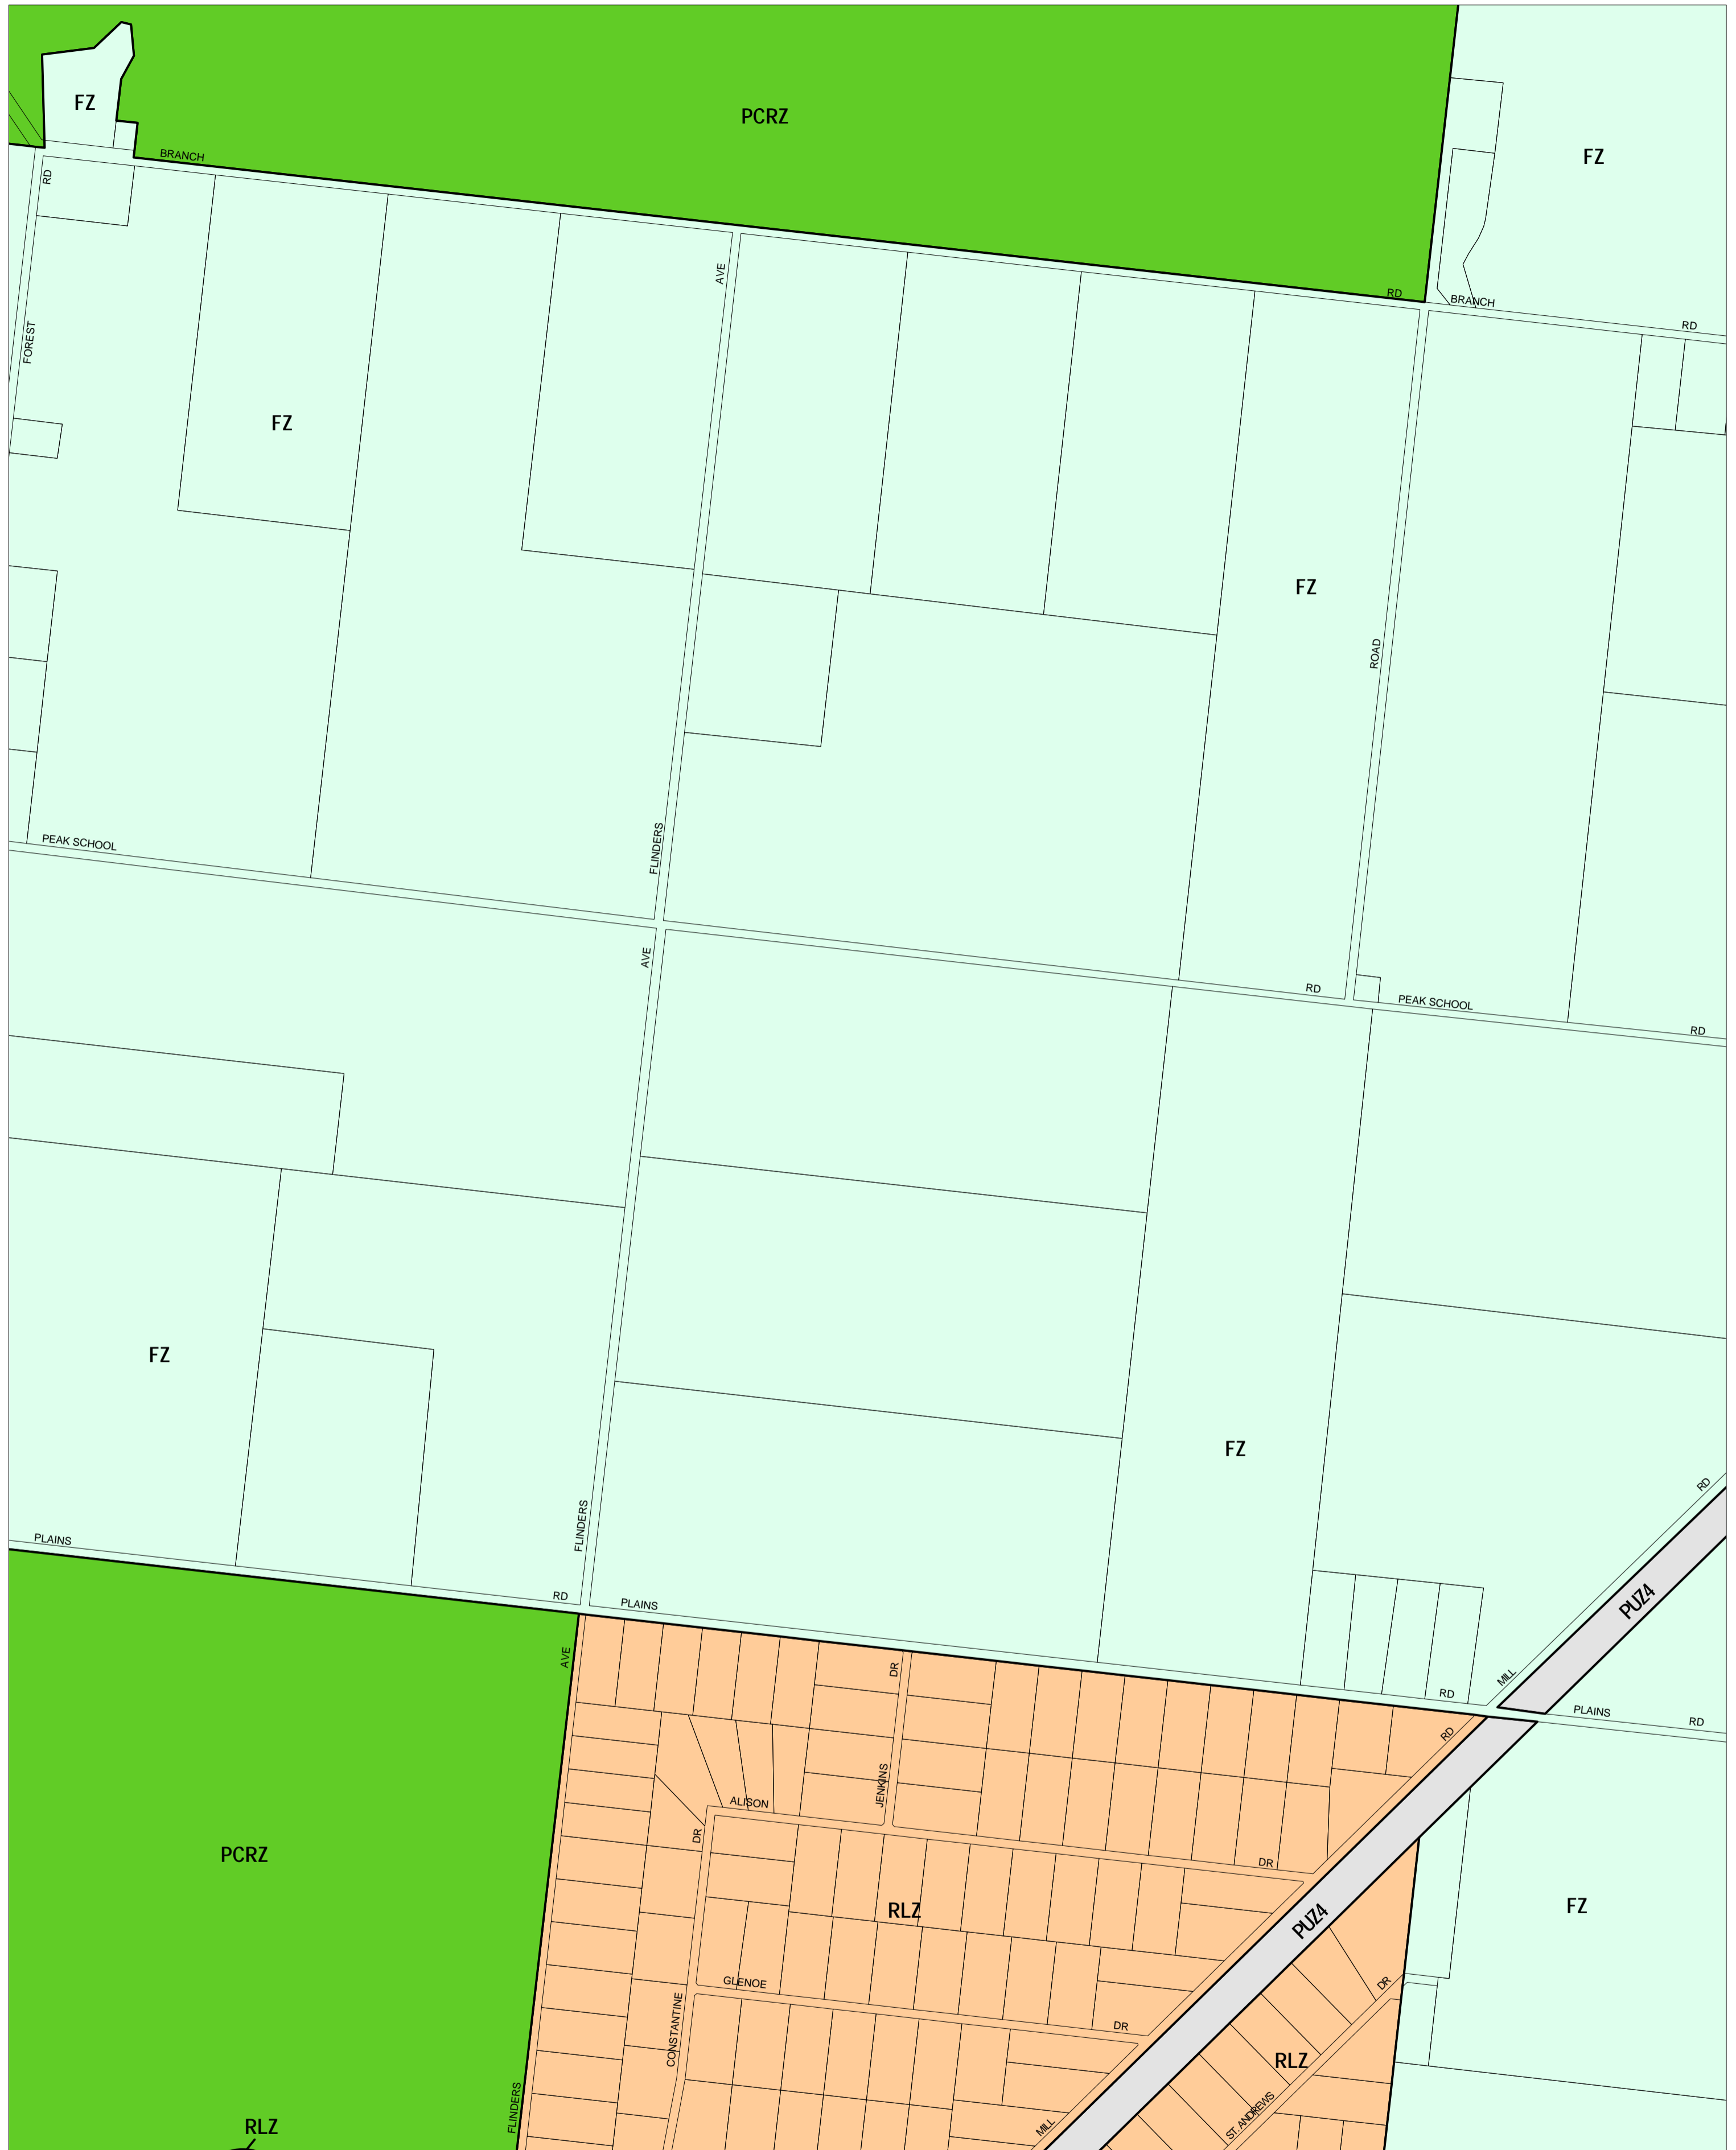

GREATER GEELONG PLANNING SCHEME - LOCAL PROVISION

AUSTRALIAN MAP GRID ZONE 55

Printed: 15/6/2007

AMENDMENT C130