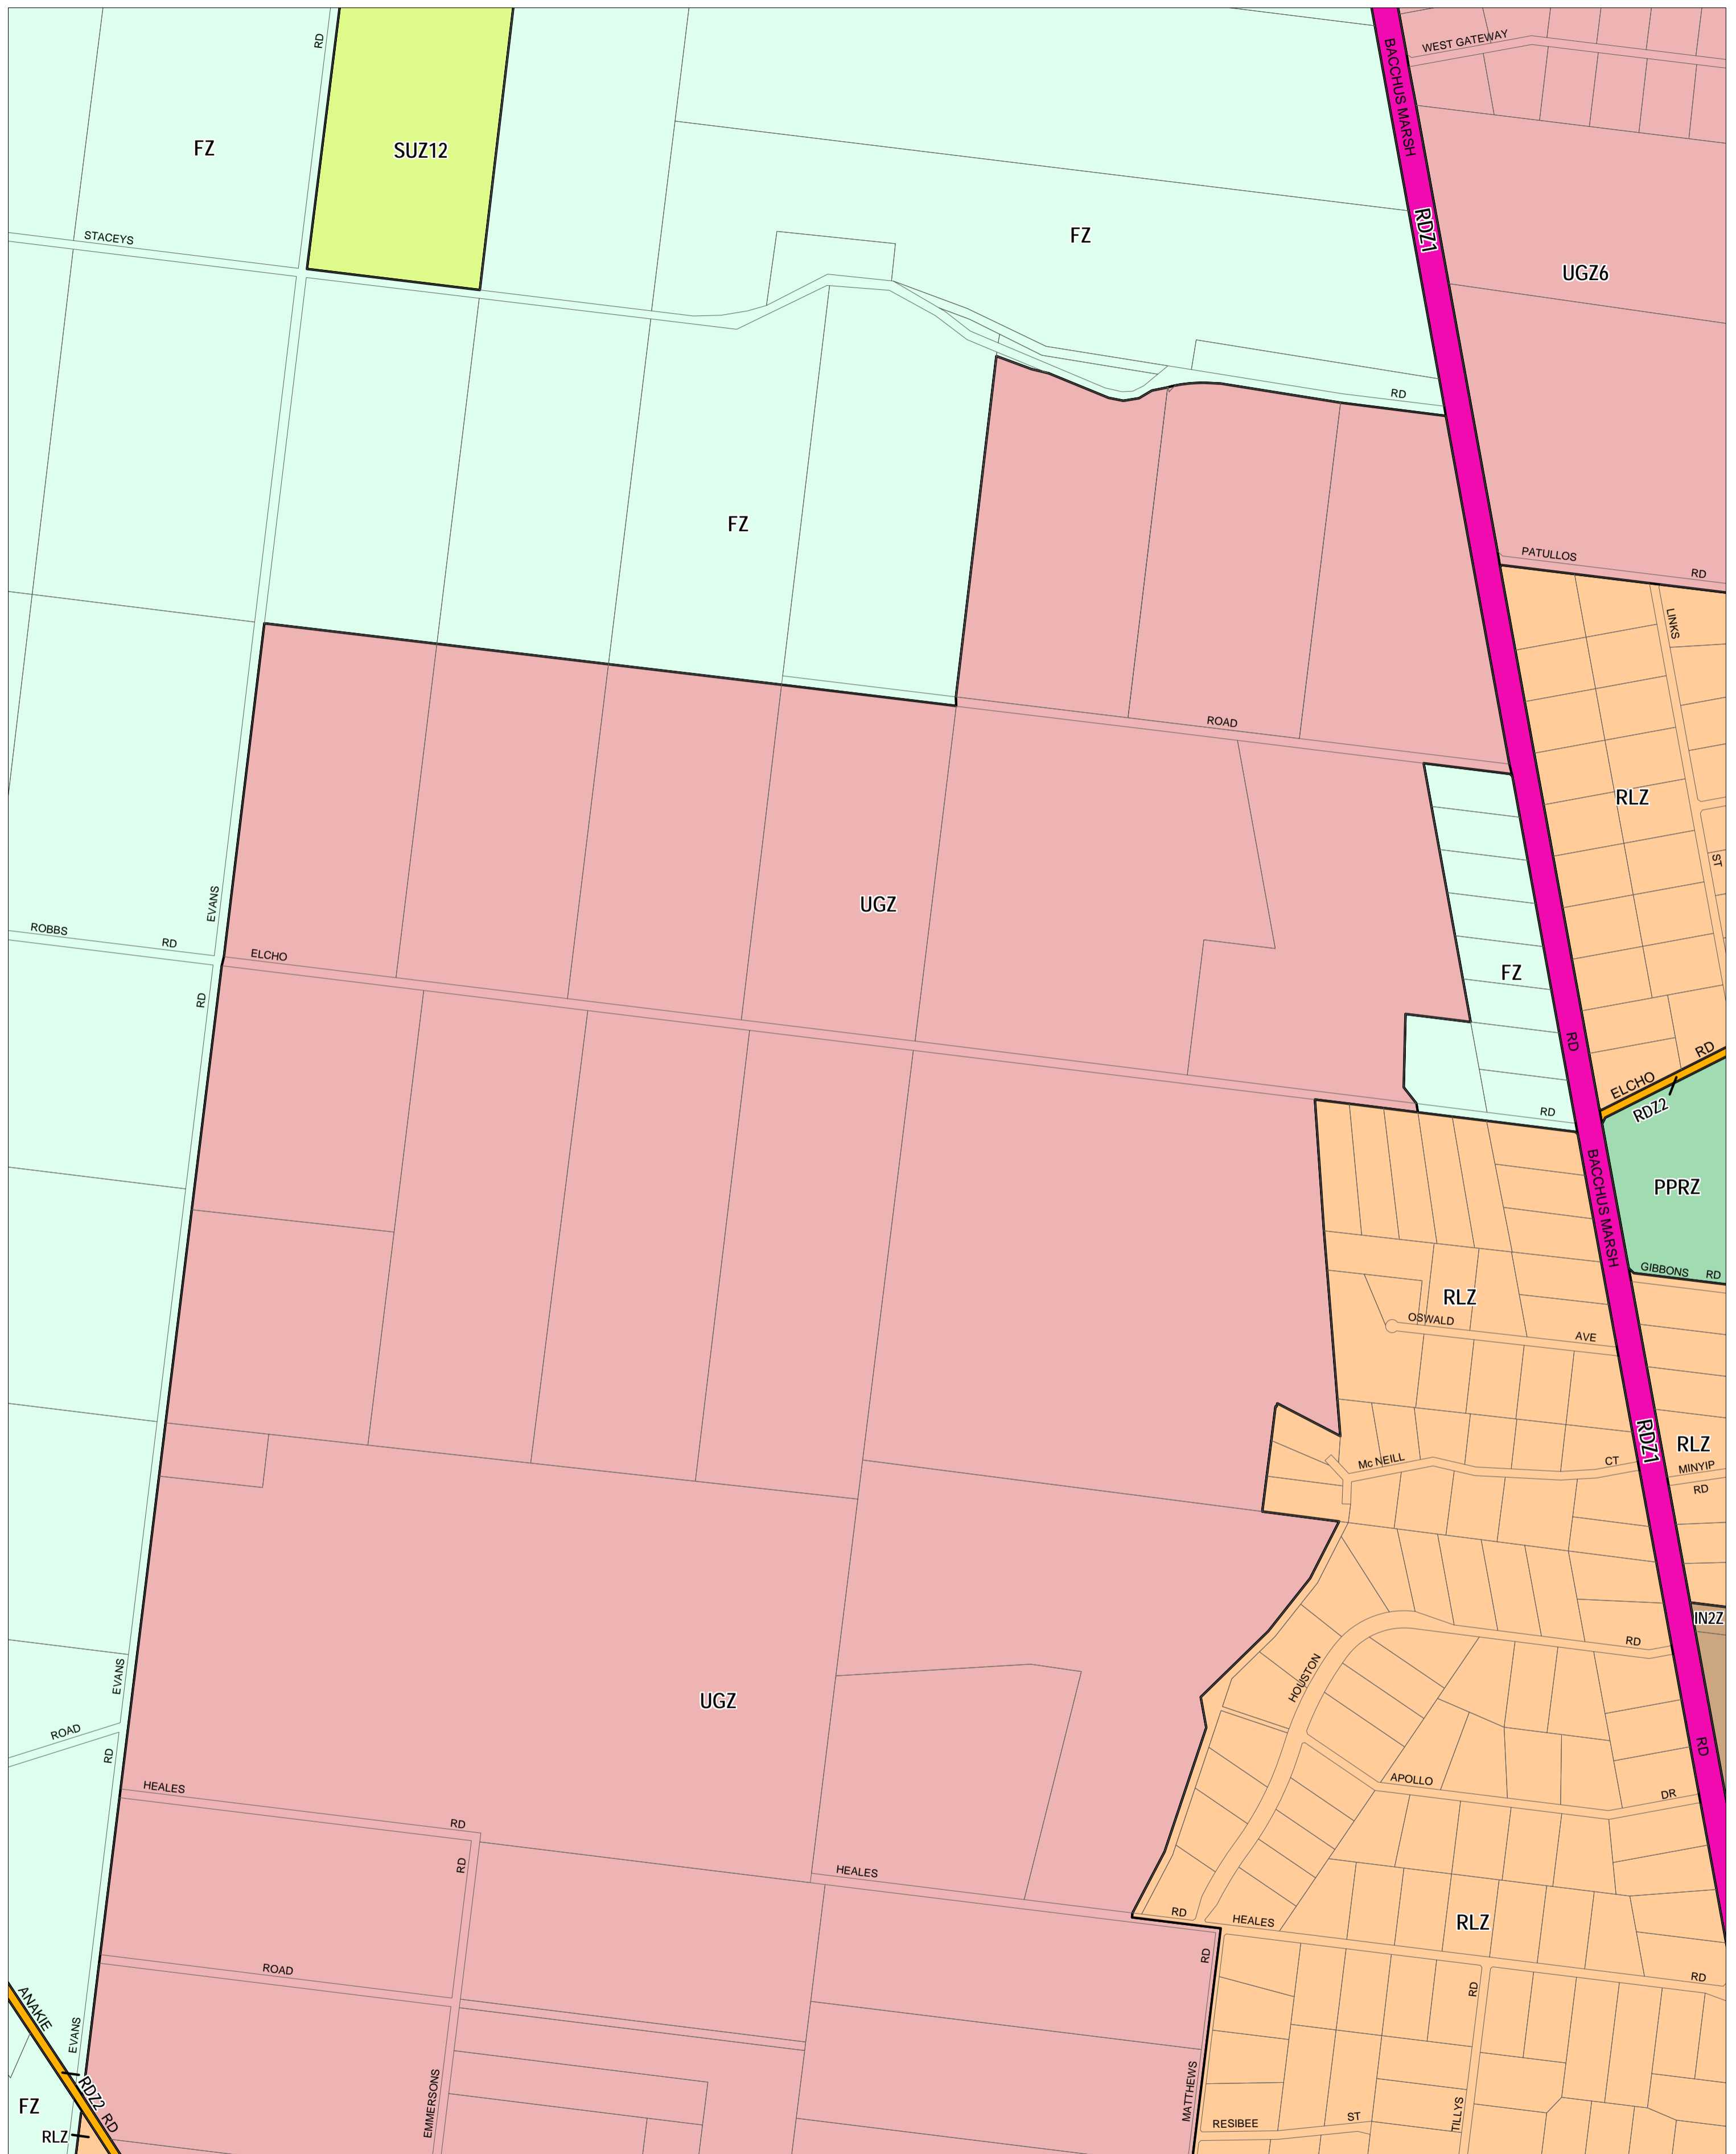

GREATER GEELONG PLANNING SCHEME - LOCAL PROVISION

Industrial	INZ2 Industrial 2 Zone	UGZ Urban Growth Zone
Public Land	PPRZ Public Park And Recreation Zone	UGZ6 Urban Growth Zone - Schedule 6
	RDZ1 Road Zone - Category 1	
	RDZ2 Road Zone - Category 2	
Rural	FZ Farming Zone	
	RLZ Rural Living Zone	
Special Purpose	SUZ12 Special Use Zone - Schedule 12	

INDEX TO ADJOINING METRIC SERIES MAP

1	2	3	4
5	6	7	8
9	10	11	12
13	14	15	16
17	18	19	20
21	22	23	24
25	26	27	28
29	30	31	32
33	34	35	36
37	38	39	40
41	42	43	44
45	46	47	48
49	50	51	52
53	54	55	56
57	58	59	60
61	62	63	64
65	66	67	68
69	70	71	72
73	74	75	76
77	78	79	80
81	82	83	84
85	86	87	88
89	90	91	92

Printed: 31/10/2014

AMENDMENT C322