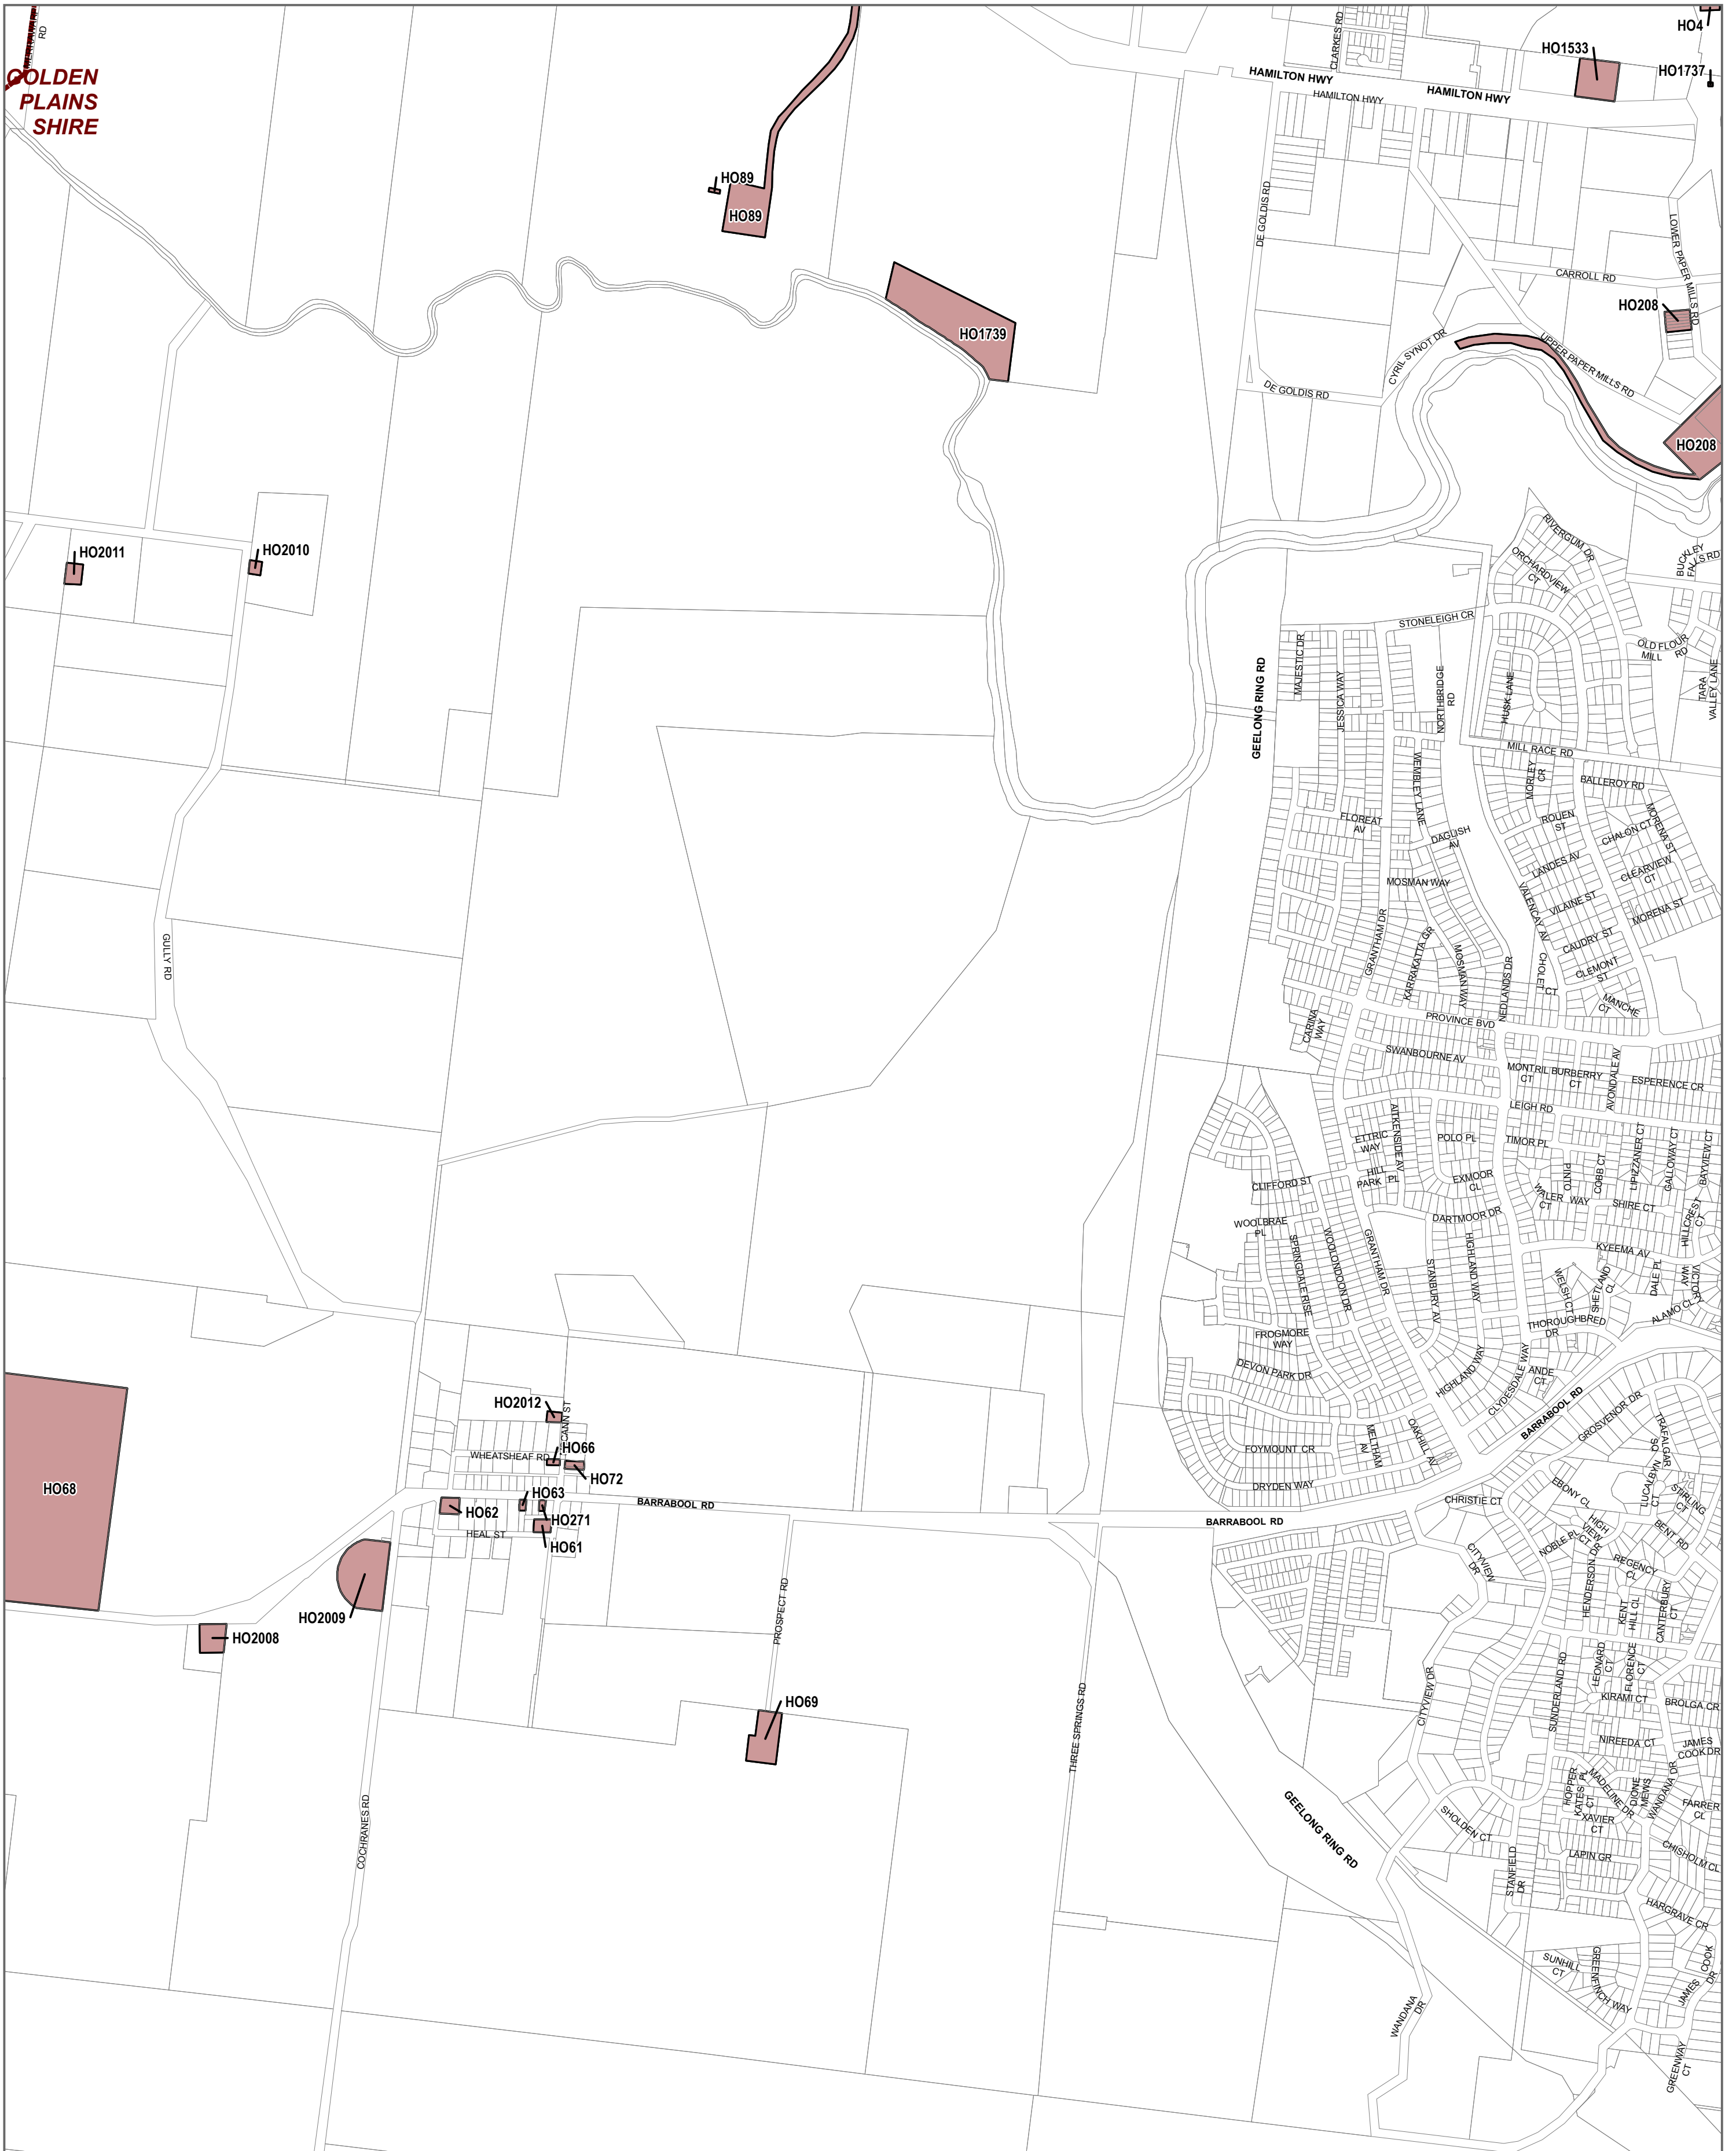

# GREATER GEELONG PLANNING SCHEME - LOCAL PROVISION

## LEGEND

HO - Heritage Overlay

**Disclaimer**  
 This publication may be of assistance to you but the State of Victoria and its employees do not guarantee that the publication is without flaw of any kind or is wholly appropriate for your particular purposes and therefore disclaims all liability for any error, loss or other consequence which may arise from you relying on any information in this publication.

© The State of Victoria Department of Environment, Land, Water and Planning 2018

Australian Map Grid Zone 55

**NORTH**

Planning Group

**AMENDMENT C359 PART 1**

Printed: 3/12/2018

Environment,  
Land, Water  
and Planning

## INDEX TO ADJOINING SCHEME MAPS