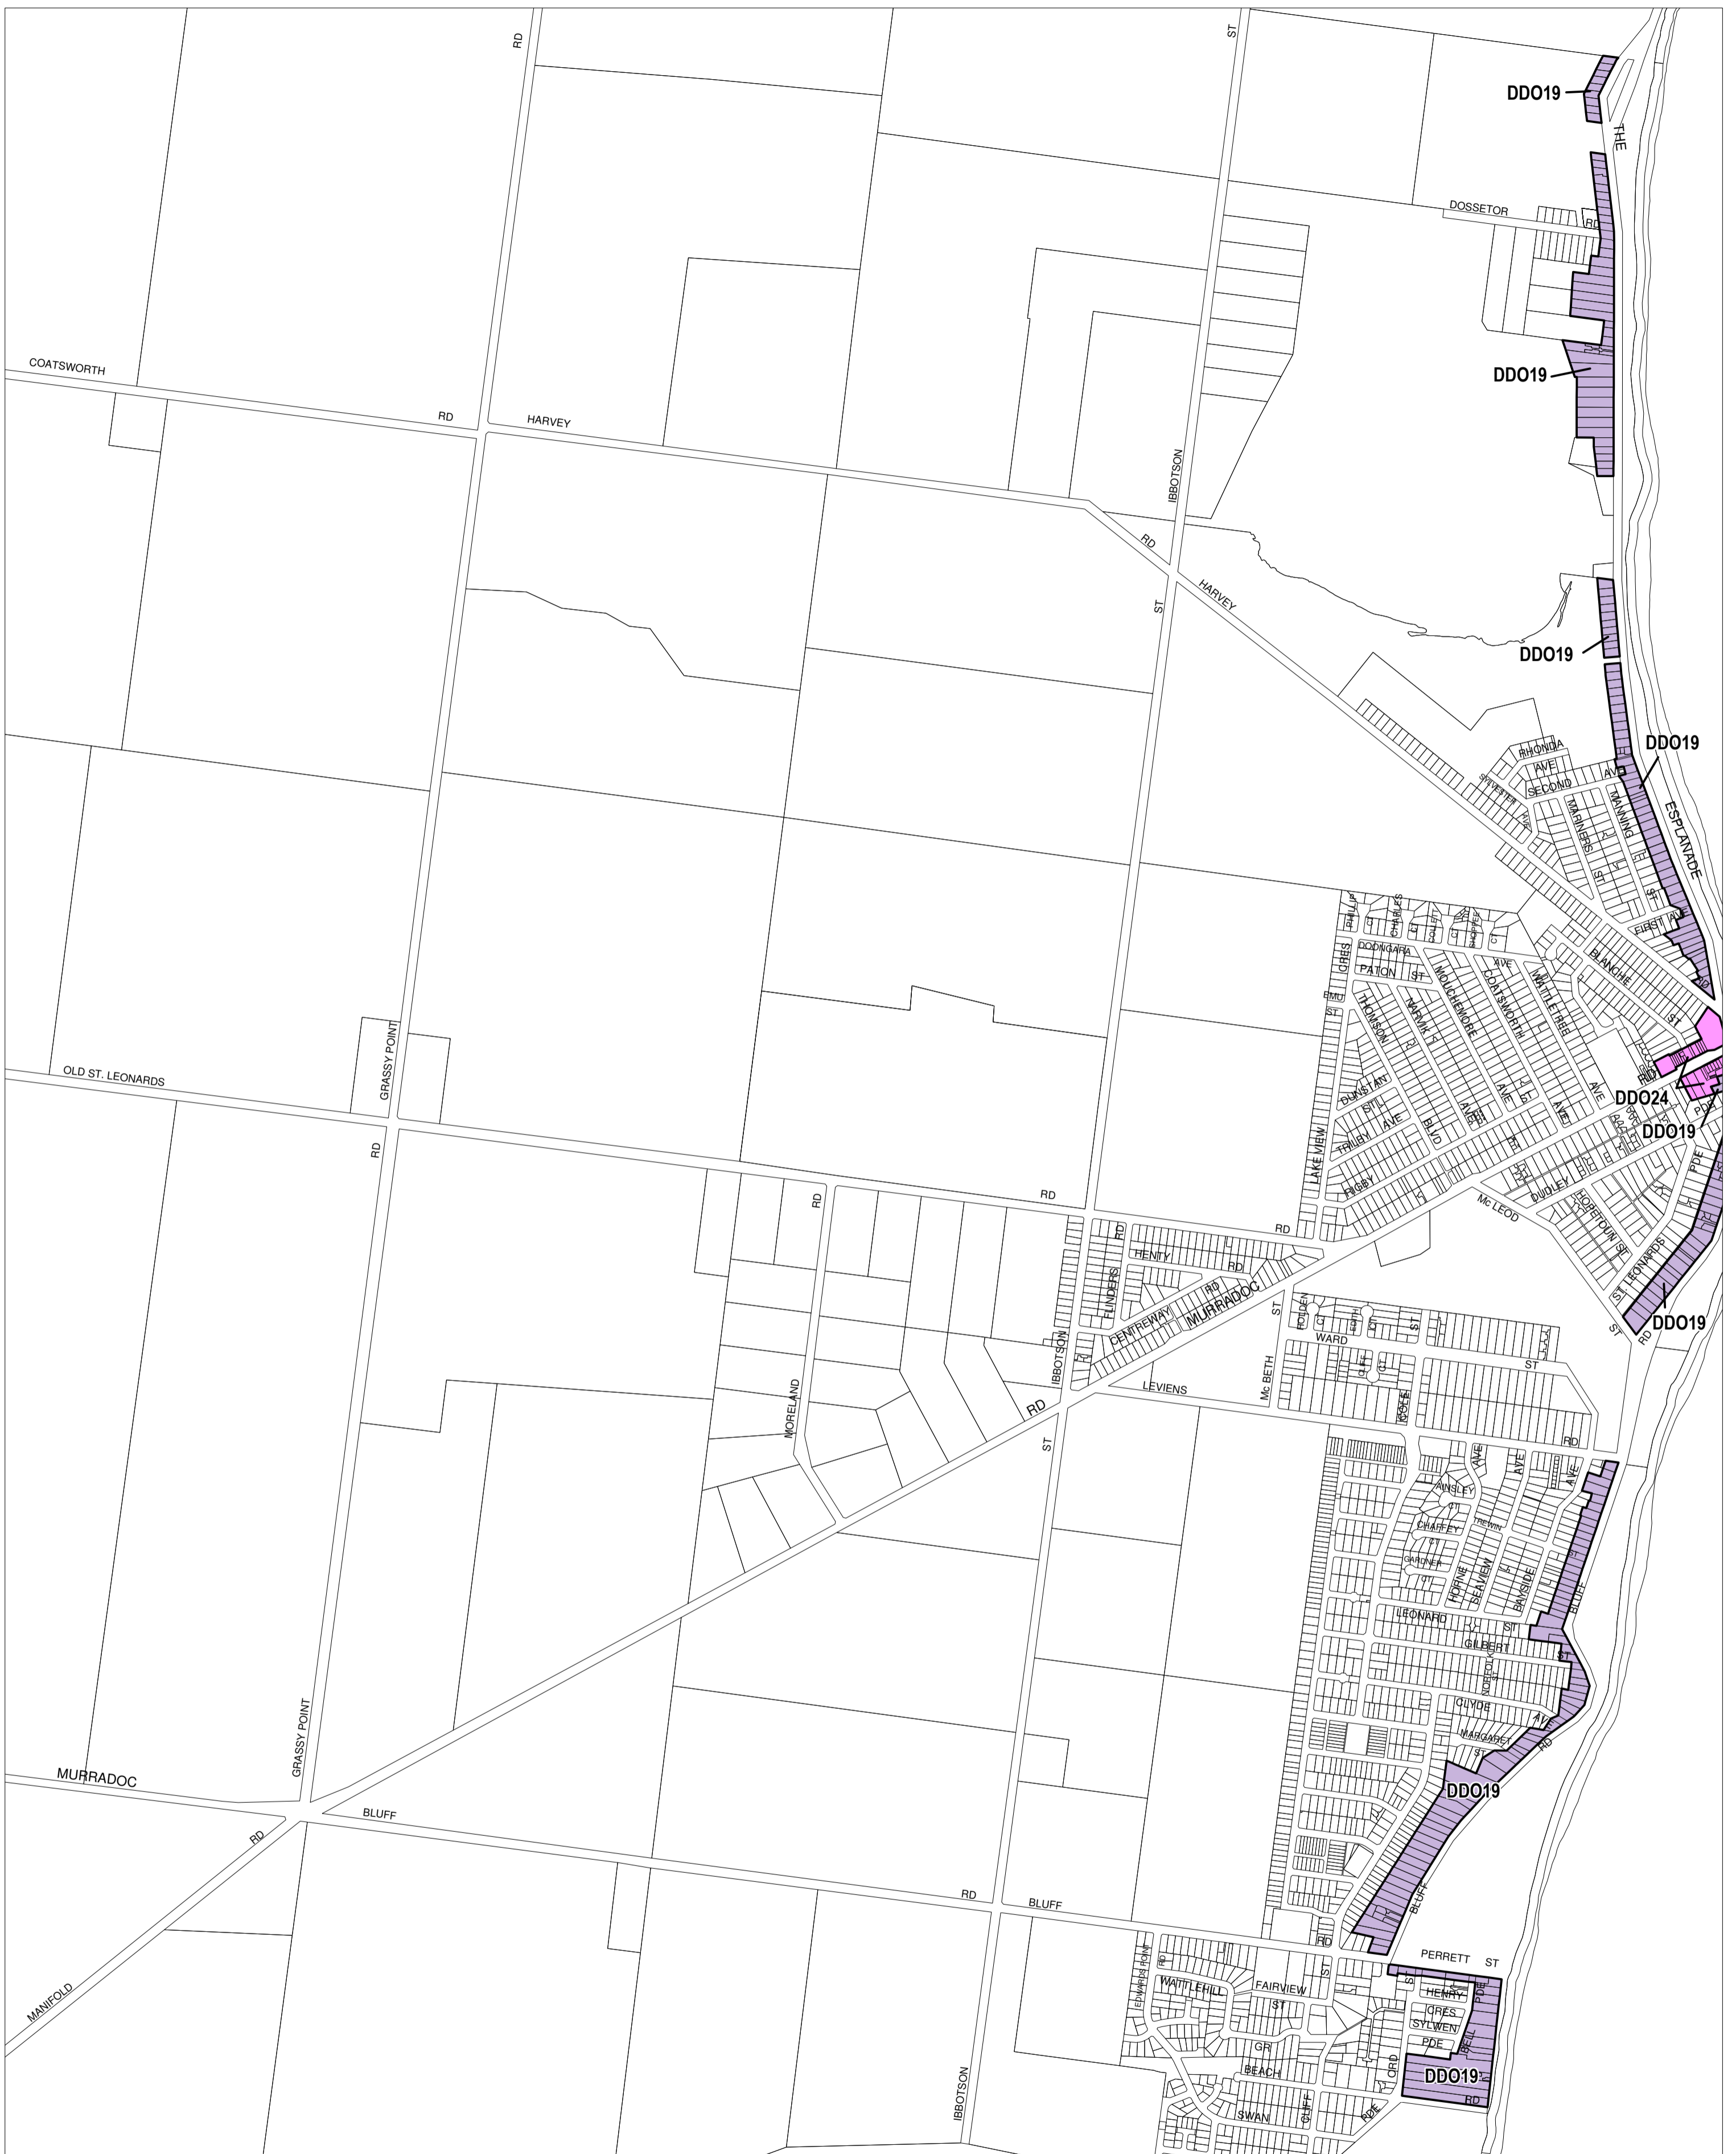

GREATER GEELONG PLANNING SCHEME - LOCAL PROVISION

Overlays

- DDO19 Design And Development Overlay - Schedule 19
- DDO24 Design And Development Overlay - Schedule 24

AUSTRALIAN MAP GRID ZONE 55

INDEX TO ADJOINING METRIC SERIES MAP

1	2	3
4	5	6
7	8	9
10	11	12
13	14	15
16	17	18
19	20	21
22	23	24
25	26	27
28	29	30
31	32	33
34	35	36
37	38	39
40	41	42
43	44	45
46	47	48
49	50	51
52	53	54
55	56	57
58	59	60
61	62	63
64	65	66
67	68	69
70	71	72
73	74	75
76	77	78
79	80	81
82	83	84
85	86	87
88	89	90

Printed: 24/3/2011

AMENDMENT C215