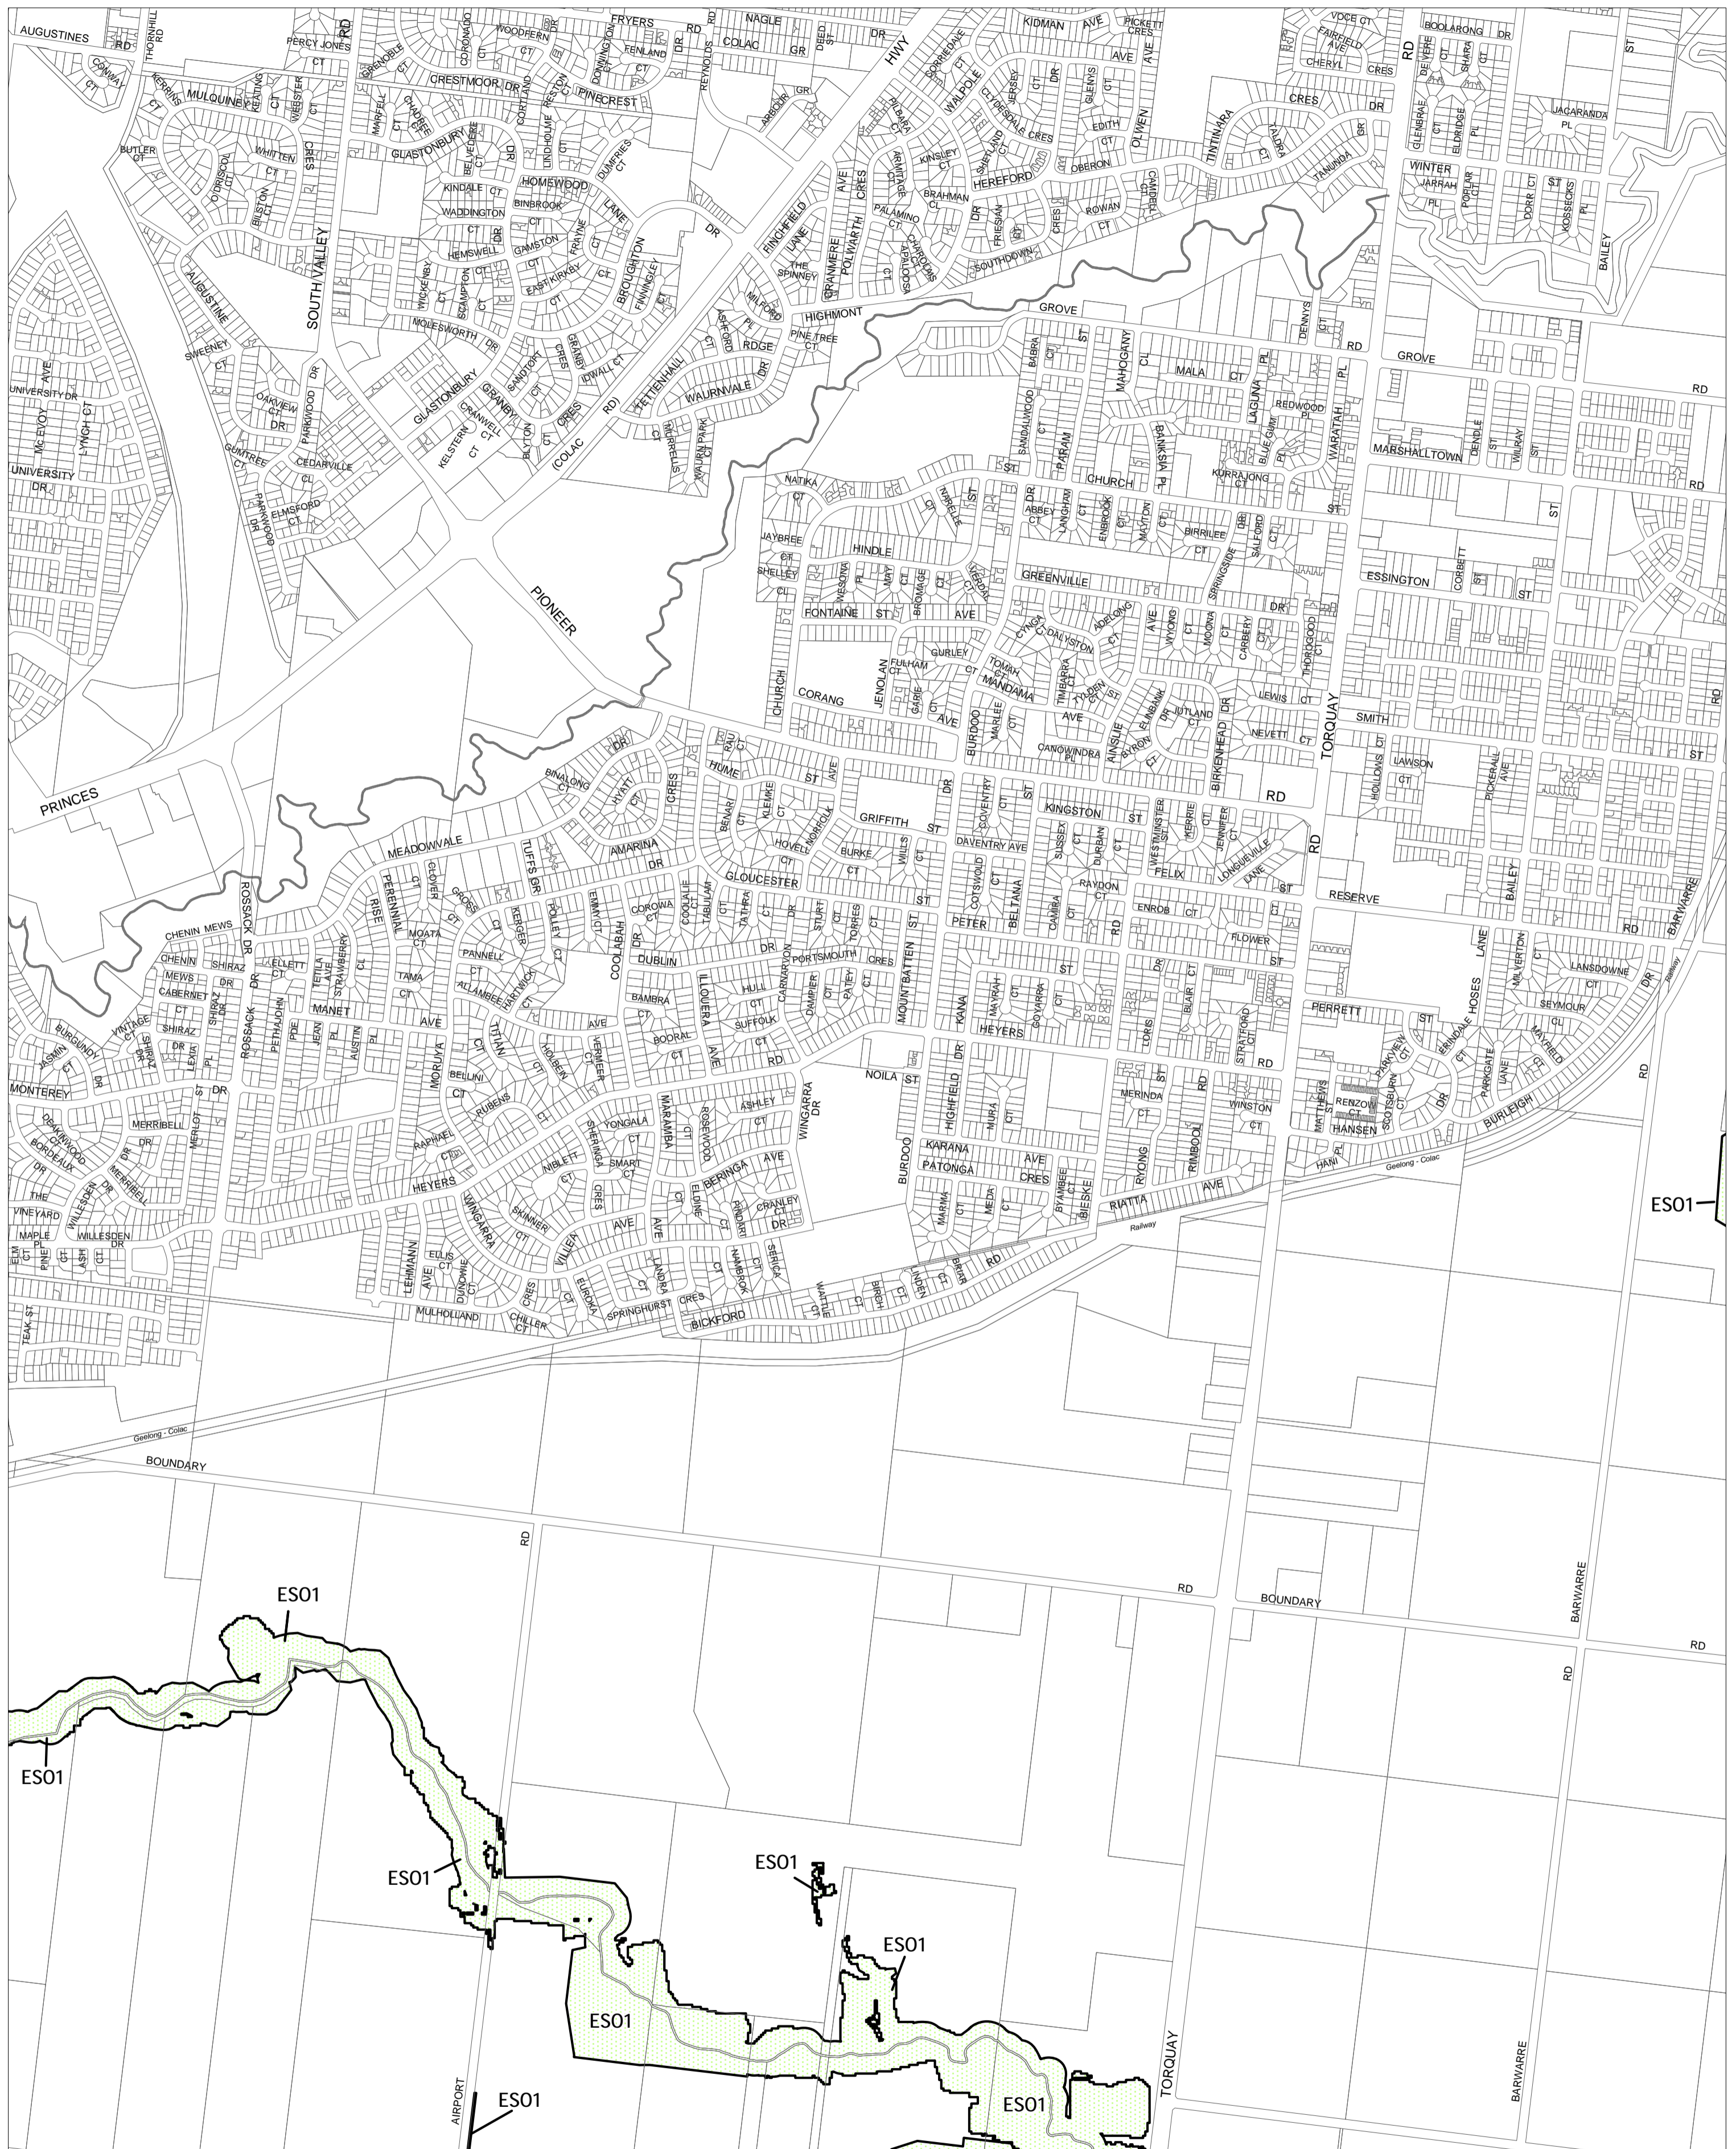

GREATER GEELONG PLANNING SCHEME - LOCAL PROVISION

Overlays

AUSTRALIAN MAP GRID ZONE 55

INDEX TO ADJOINING METRIC SERIES MAP

1	2	3	4
5	6	7	8
9	10	11	12
13	14	15	16
17	18	19	20
21	22	23	24
25	26	27	28
29	30	31	32
33	34	35	36
37	38	39	40
41	42	43	44
45	46	47	48
49	50	51	52
53	54	55	56
57	58	59	60
61	62	63	64
65	66	67	68
69	70	71	72
73	74	75	76
77	78	79	80
81	82	83	84
85	86	87	88
89	90	91	92
93	94	95	96
97	98	99	100

Printed: 21/11/2014

AMENDMENT C259