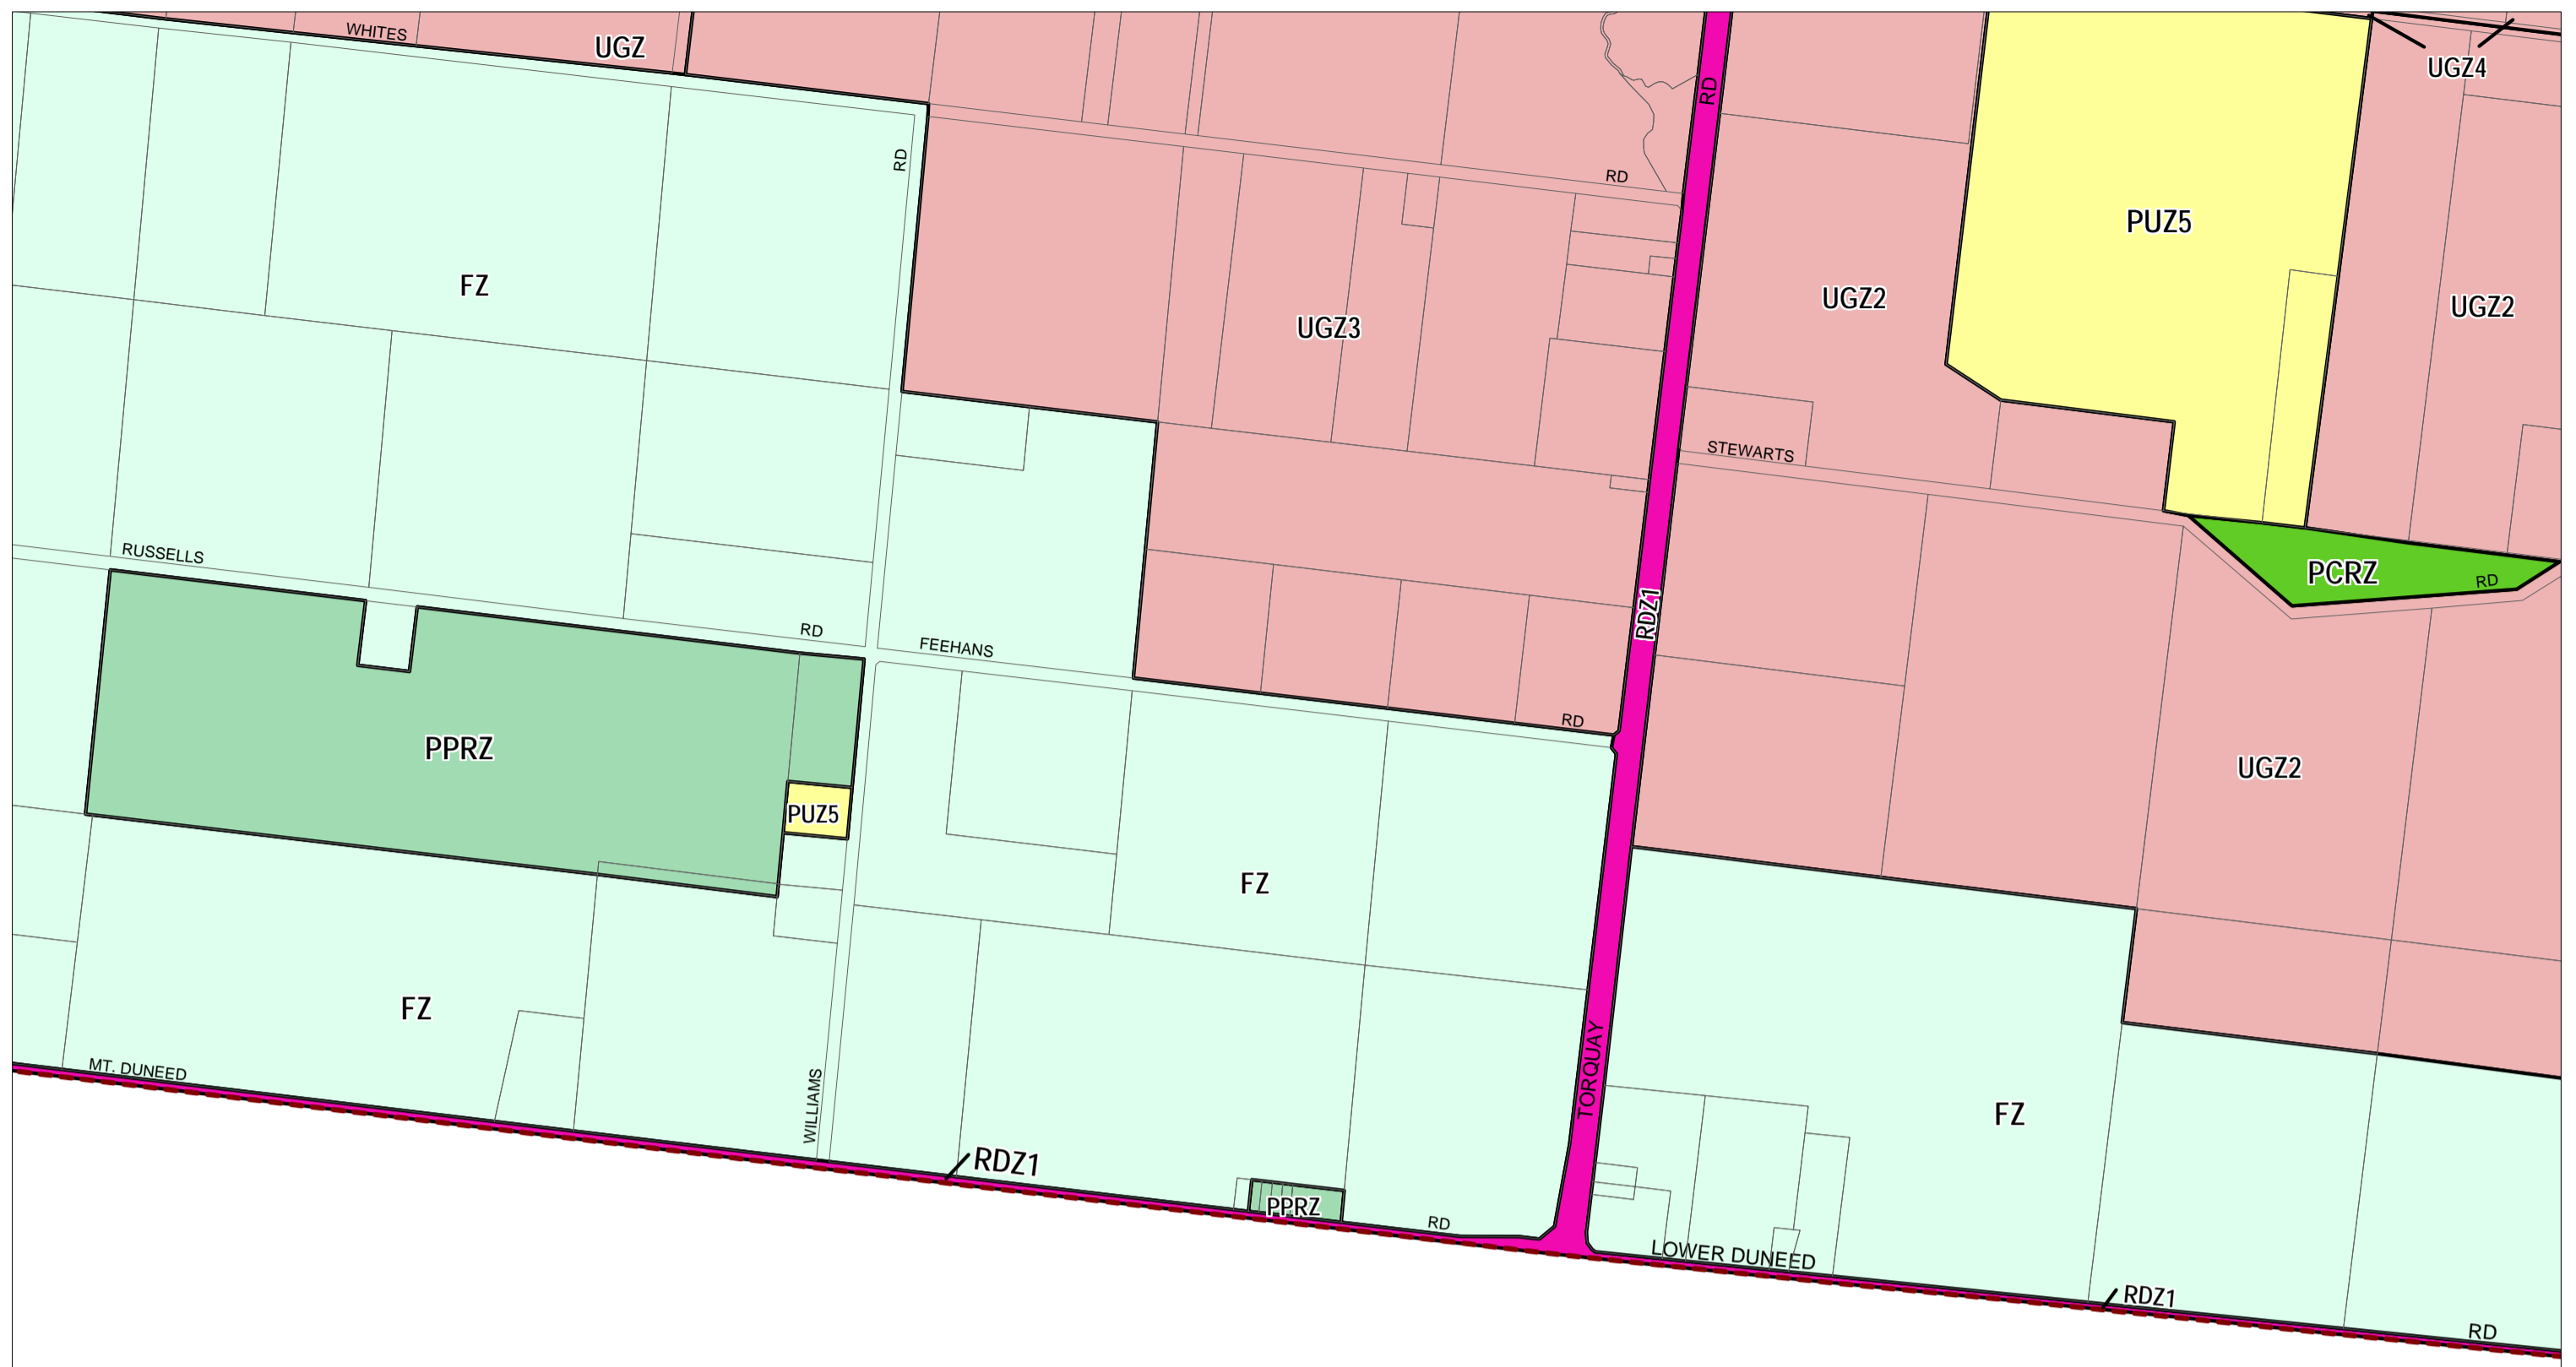

GREATER GEELONG PLANNING SCHEME - LOCAL PROVISION

Public Land	UGZ3	Urban Growth Zone - Schedule 3
PCRZ	UGZ4	Urban Growth Zone - Schedule 4
PPRZ		
PUZ5		
RDZ1		
Rural		
FZ		
Special Purpose		
UGZ		
UGZ2		

200 0 200 400 600 800 1000 m

AUSTRALIAN MAP GRID ZONE 55

INDEX TO ADJOINING METRIC SERIES MAP

1	2	3	4
5	6	7	8
9	10	11	12
13	14	15	16
17	18	19	20
21	22	23	24
25	26	27	28
29	30	31	32
33	34	35	36
37	38	39	40
41	42	43	44
45	46	47	48
49	50	51	52
53	54	55	56
57	58	59	60
61	62	63	64
65	66	67	68
69	70	71	72
73	74	75	76
77	78	79	80
81	82	83	84
85	86	87	88
89	90	91	92

Printed: 21/11/2014

AMENDMENT C259