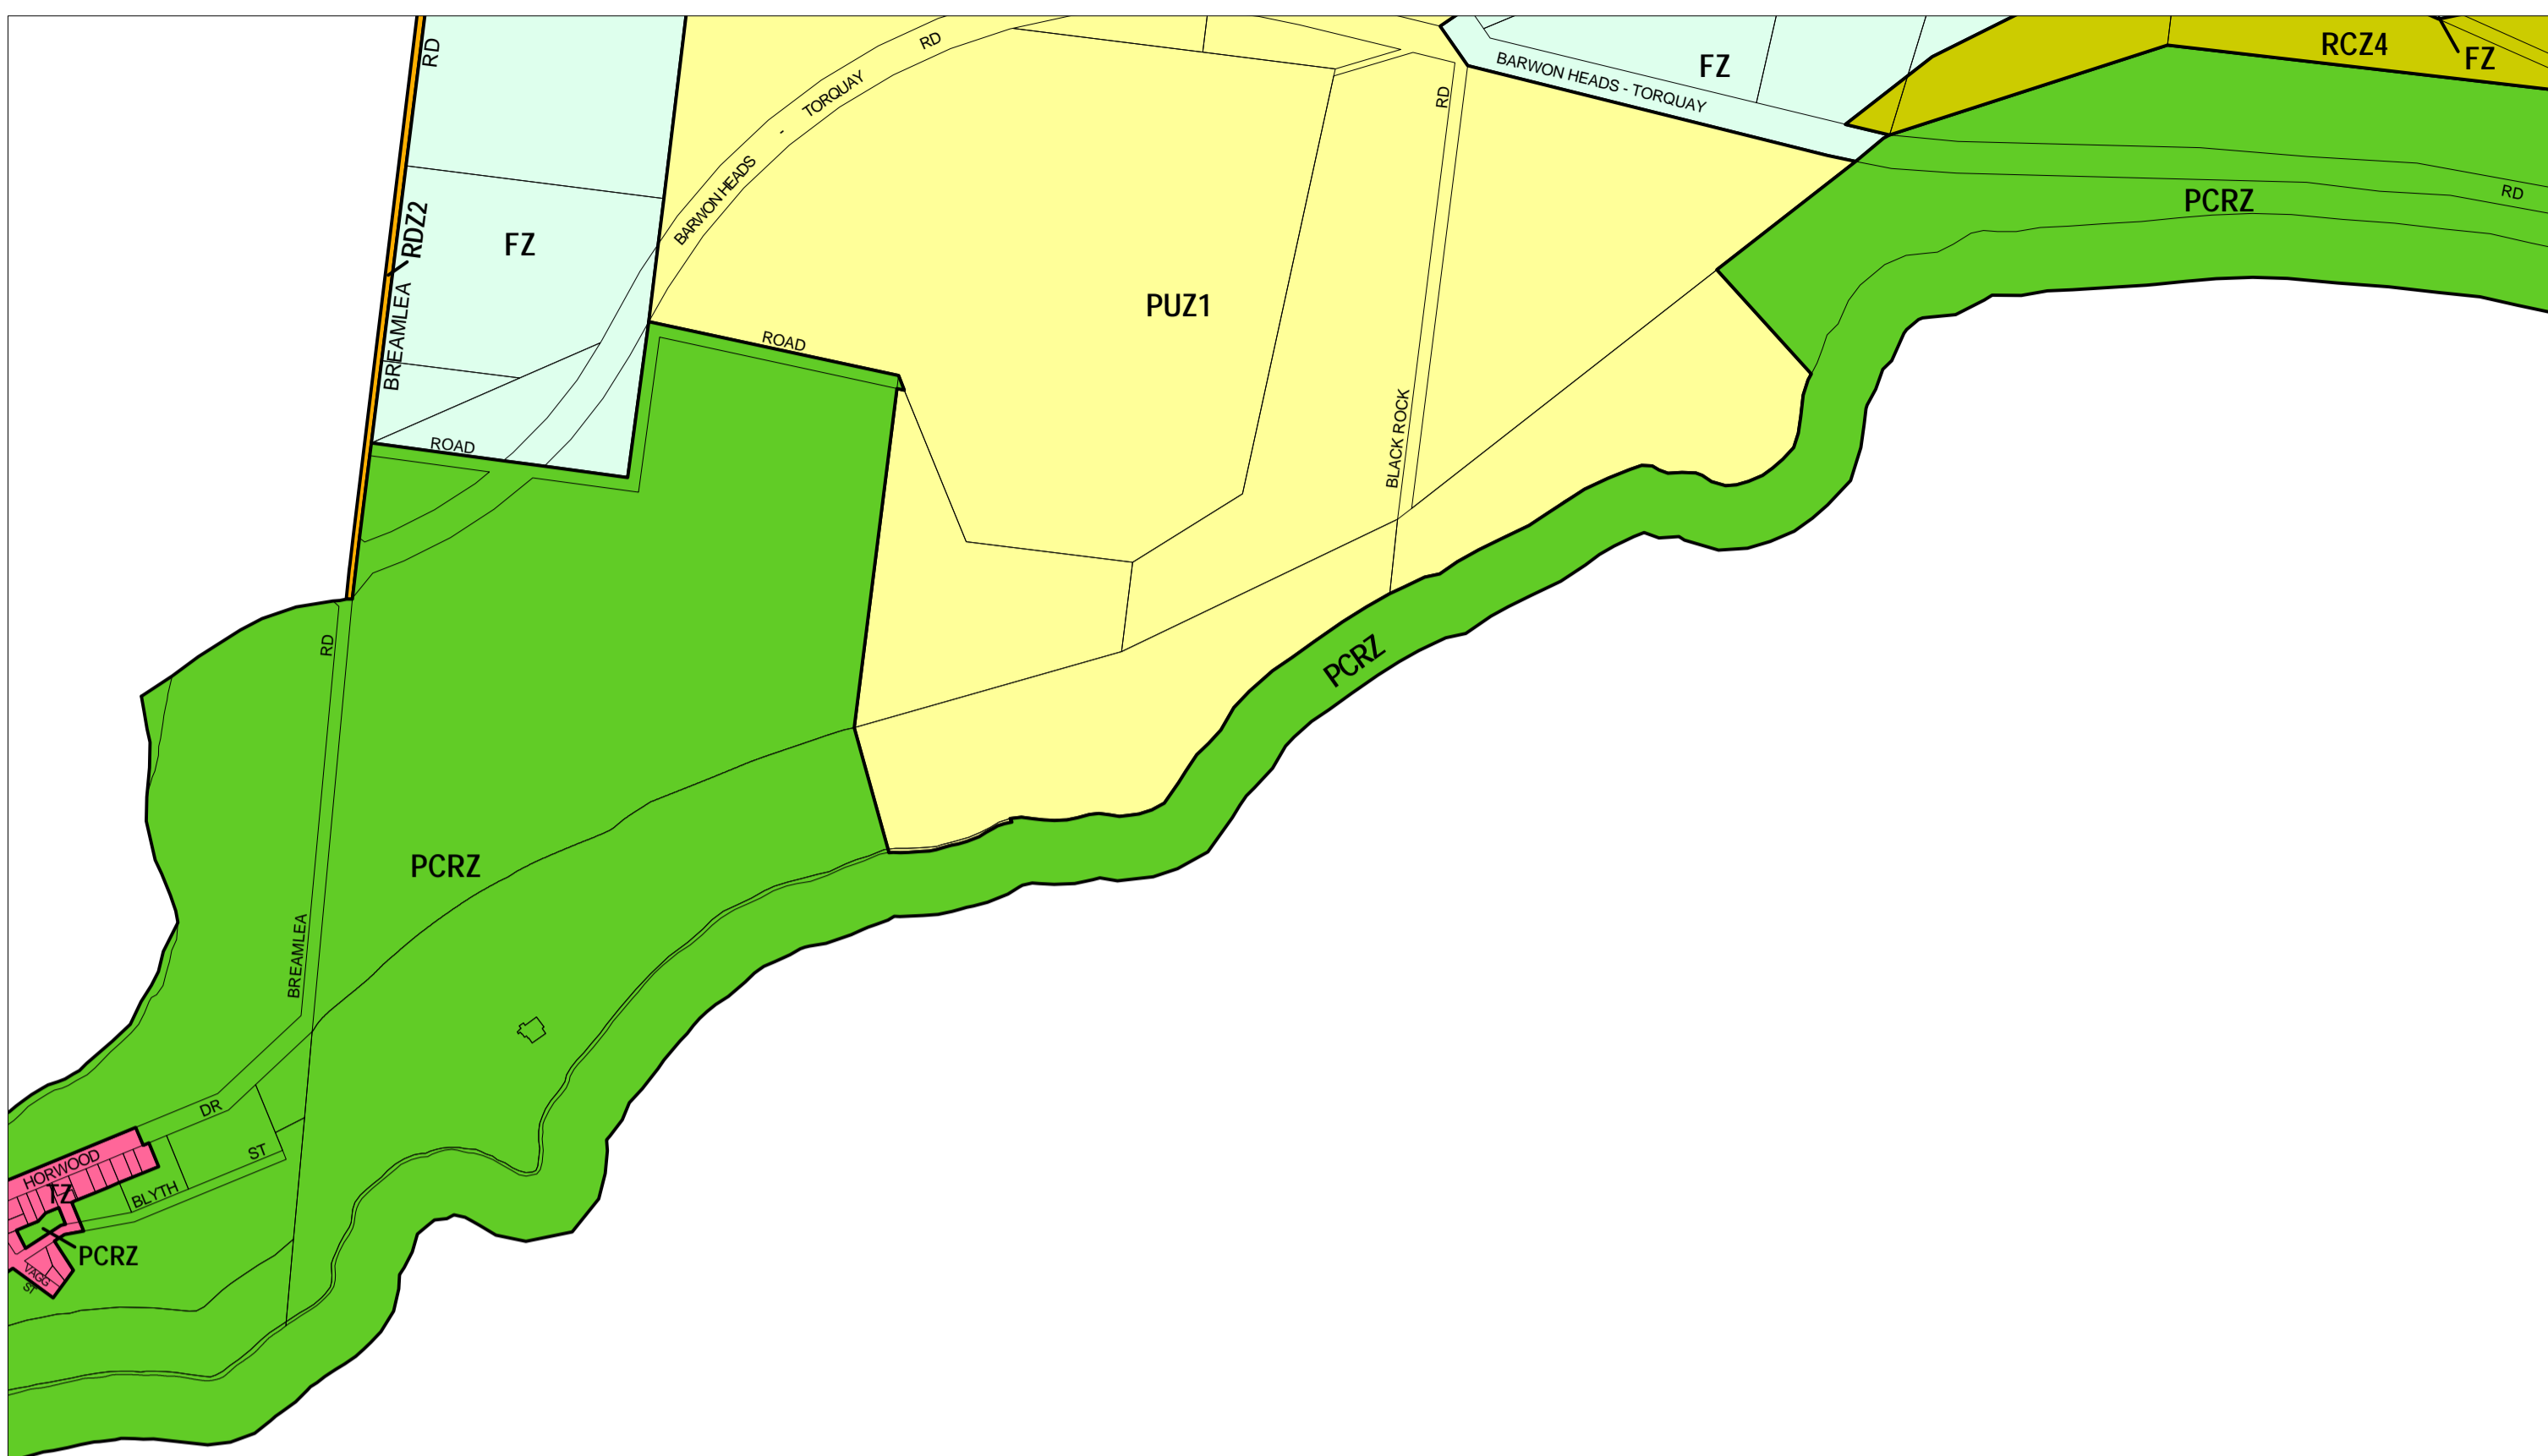

GREATER GEELONG PLANNING SCHEME - LOCAL PROVISION

AUSTRALIAN MAP GRID ZONE 55

Printed: 15/6/2007

AMENDMENT C130