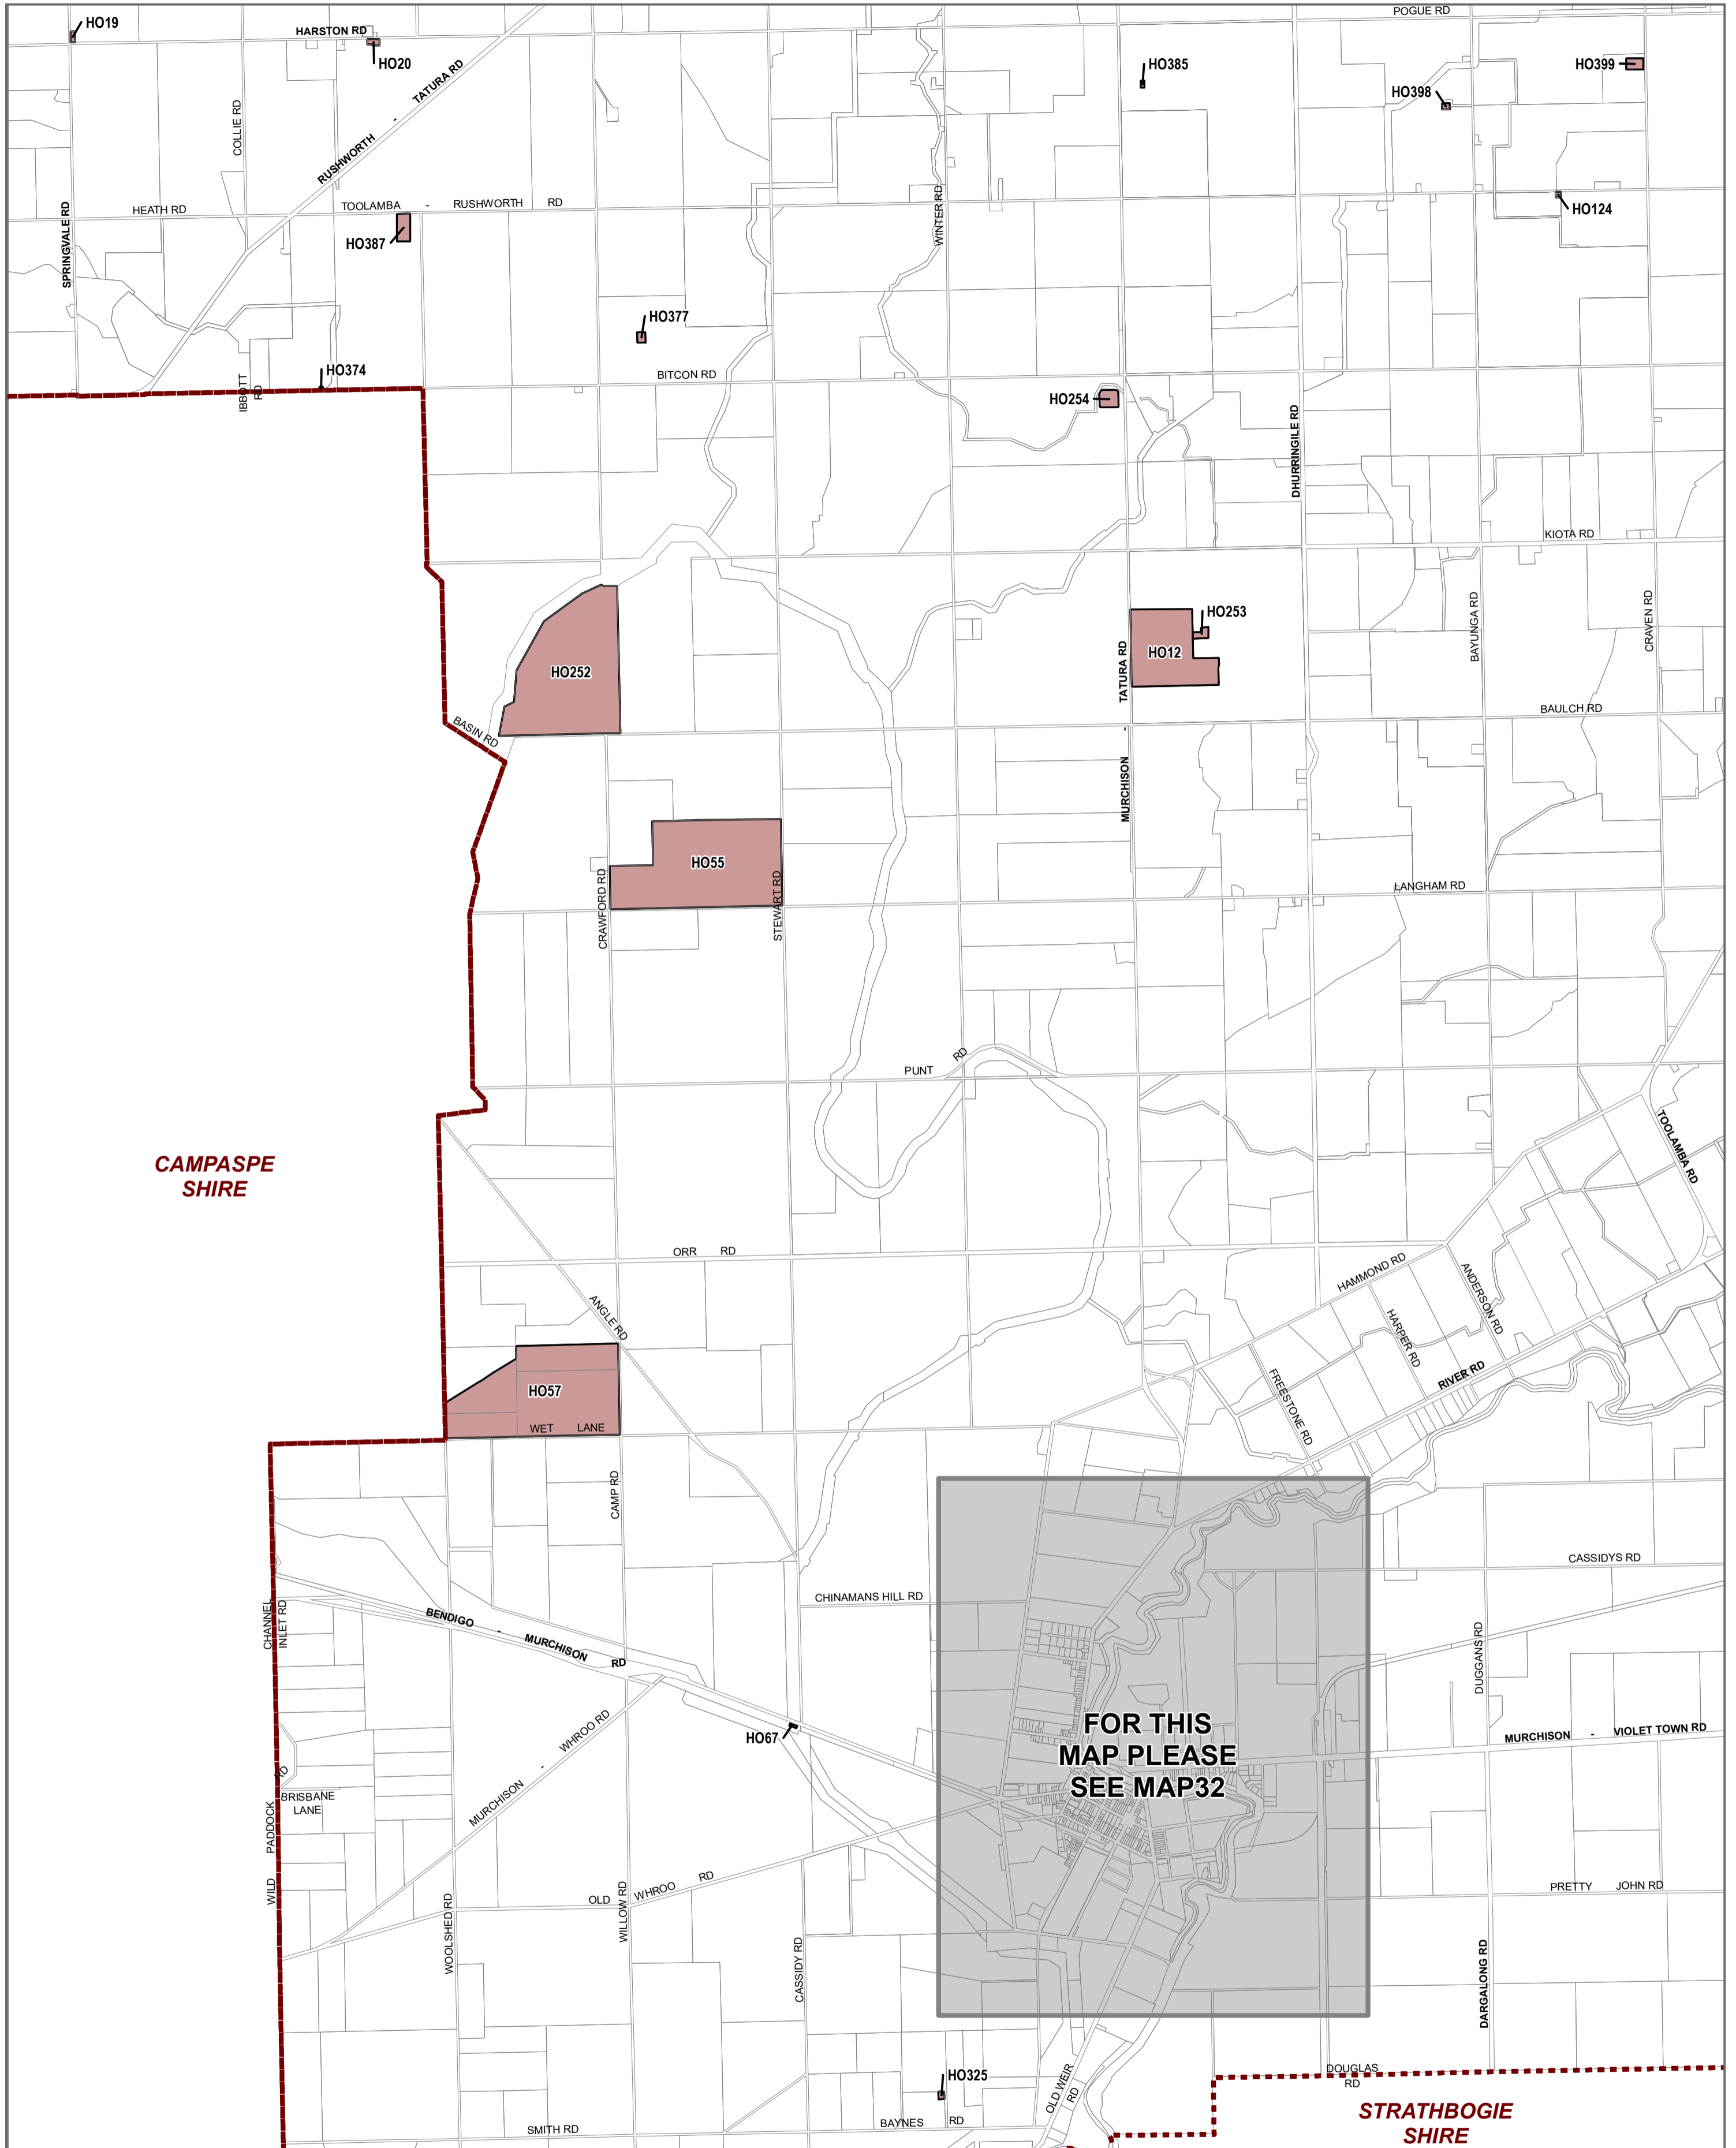

GREATER SHEPPARTON PLANNING SCHEME - LOCAL PROVISION

CAMPASPE SHIRE

STRATHBOGIE SHIRE

LEGEND

HO - Heritage Overlay

Municipal Boundary

Disclaimer
 This publication may be of assistance to you but the State of Victoria and its employees do not guarantee that the publication is without flaw of any kind or is wholly appropriate for your particular purposes and therefore disclaims all liability for any error, loss or other consequence which may arise from you relying on any information in this publication.

© The State of Victoria Department of Environment, Land, Water and Planning 2019

Australian Map Grid Zone 55

Planning Group
AMENDMENT C220gshe
 Printed: 14/10/2019

Environment, Land, Water and Planning

INDEX TO ADJOINING SCHEME MAPS