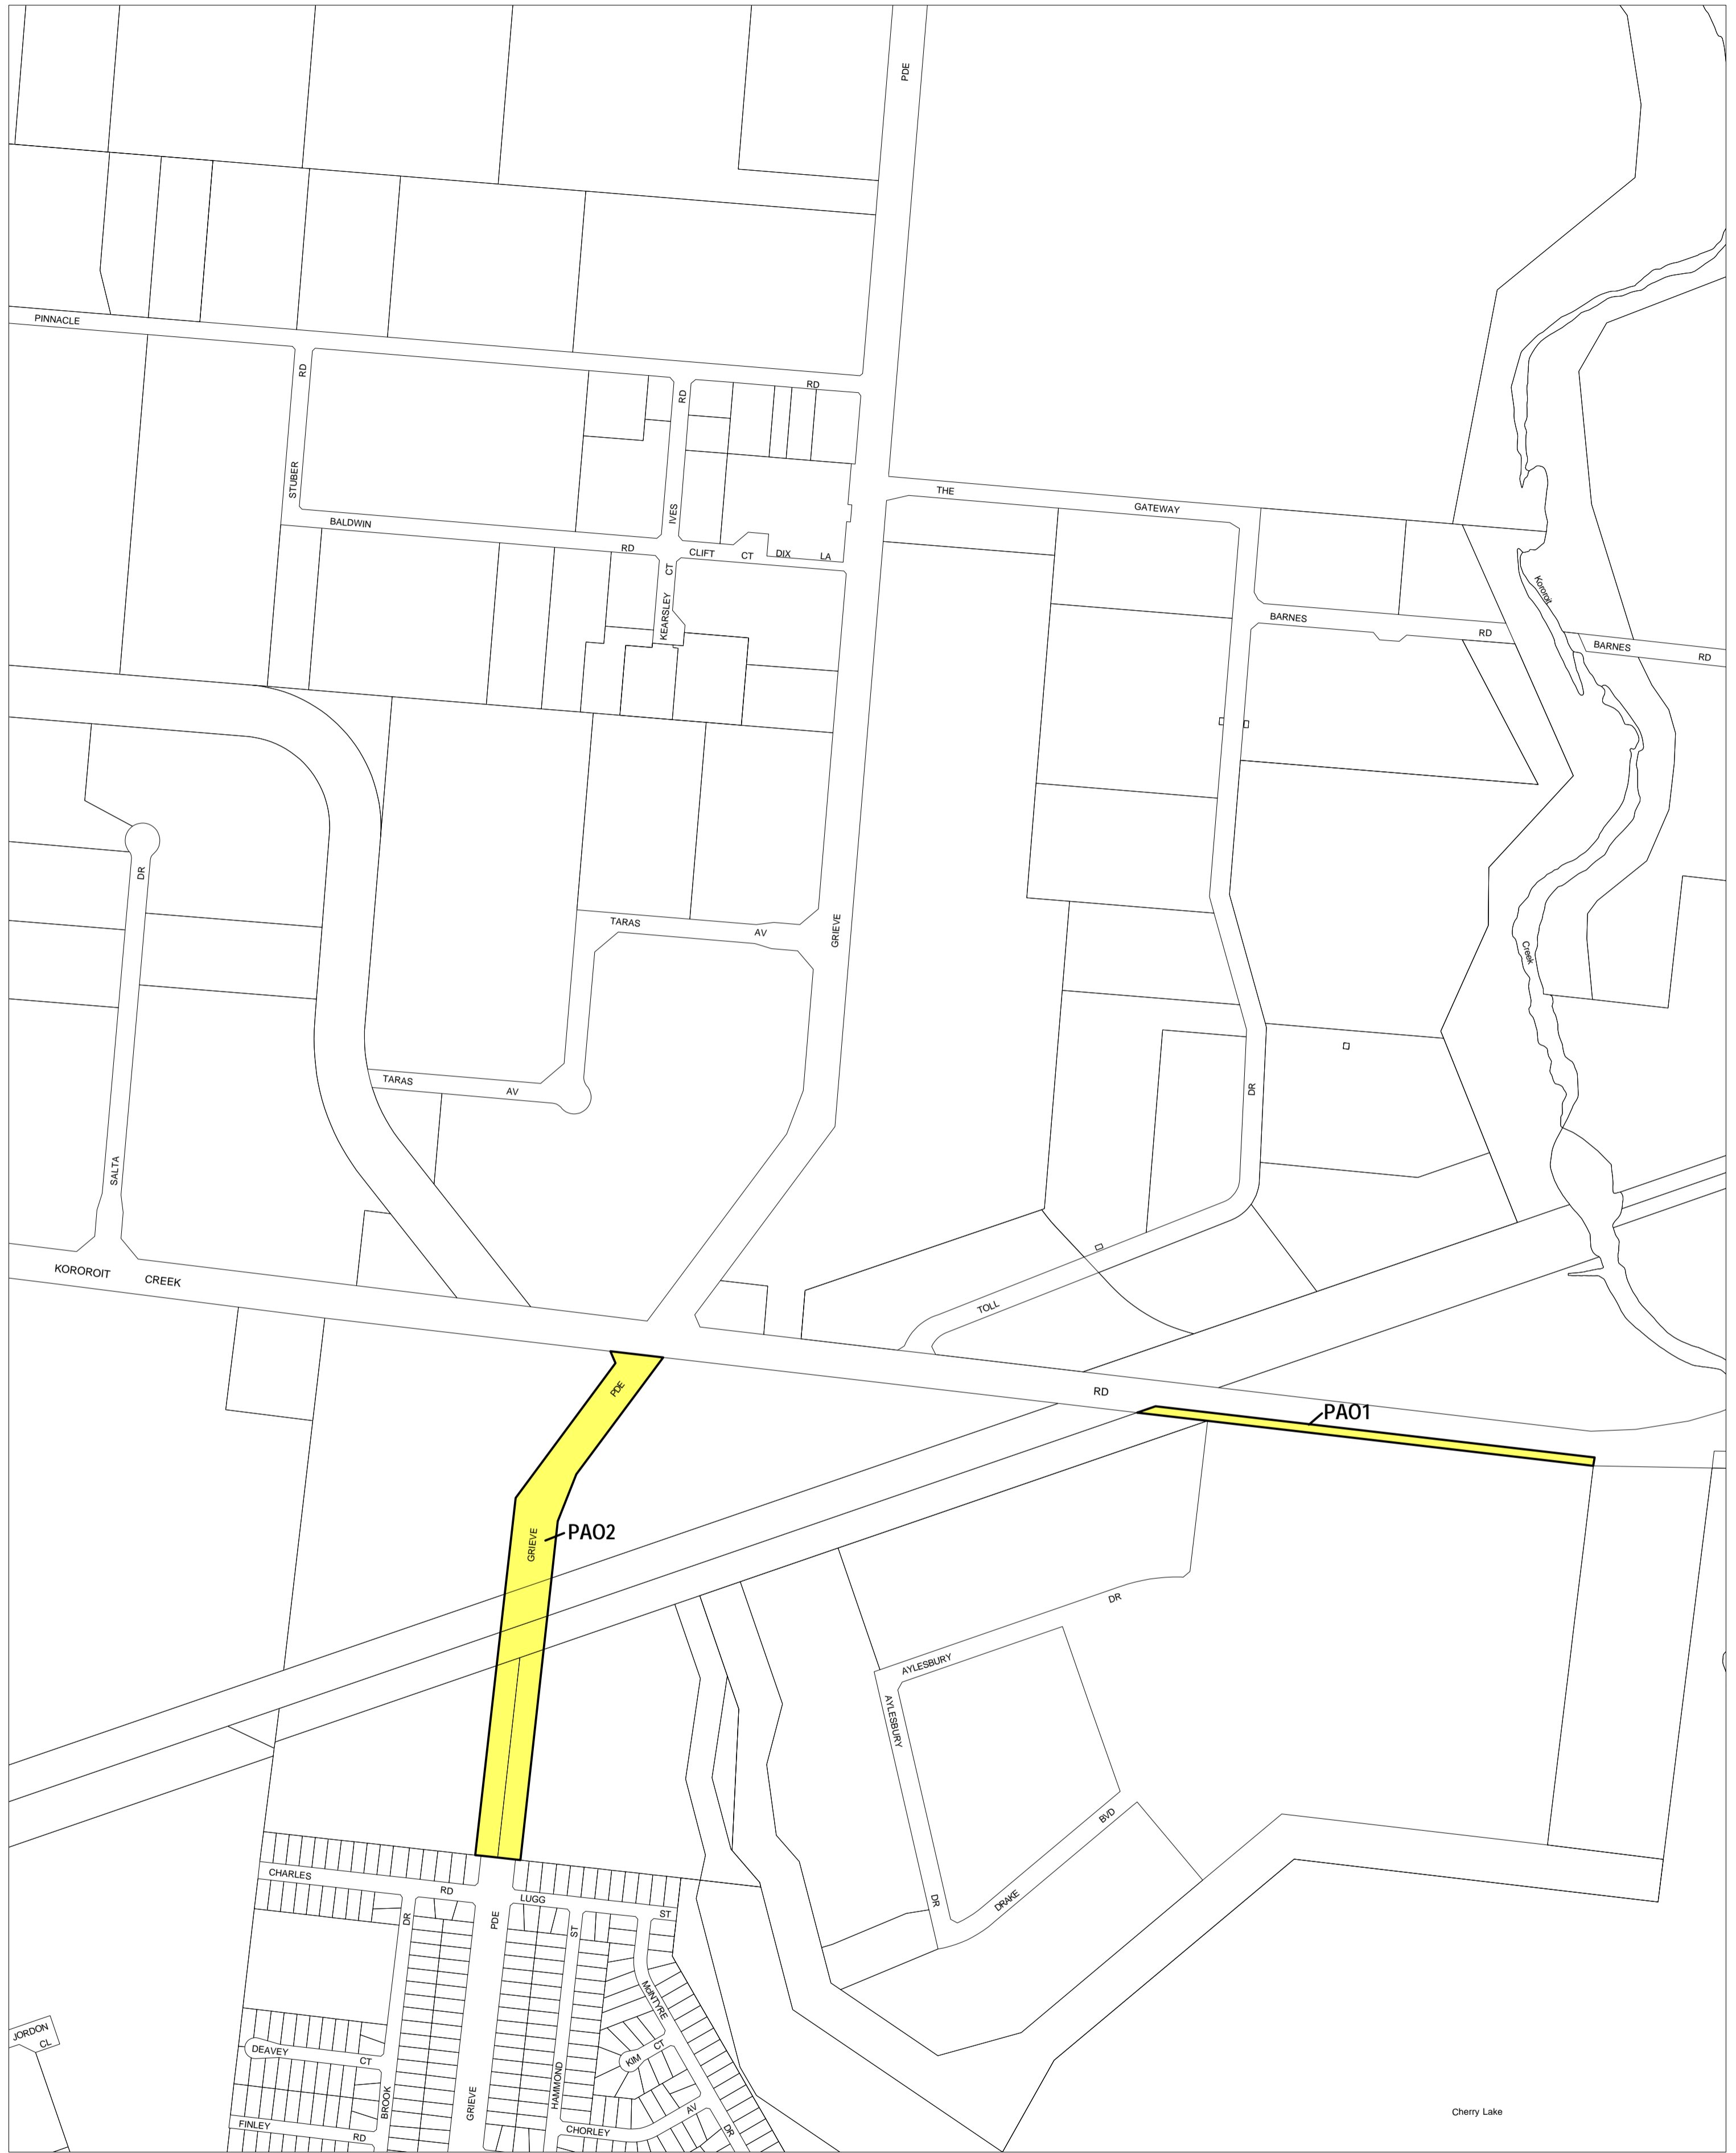

HOBSONS BAY PLANNING SCHEME - LOCAL PROVISION

Overlays

- PAO1 Public Acquisition Overlay 1
- PAO2 Public Acquisition Overlay 2

100 200 300 400 500 m

AUSTRALIAN MAP GRID ZONE 55

INDEX TO ADJOINING METRIC SERIES MAP

1	2	3	4	5
6	7	8	9	10
11	12	13	14	15
16	17	18	19	20
21	22			

Printed: 1/8/2007