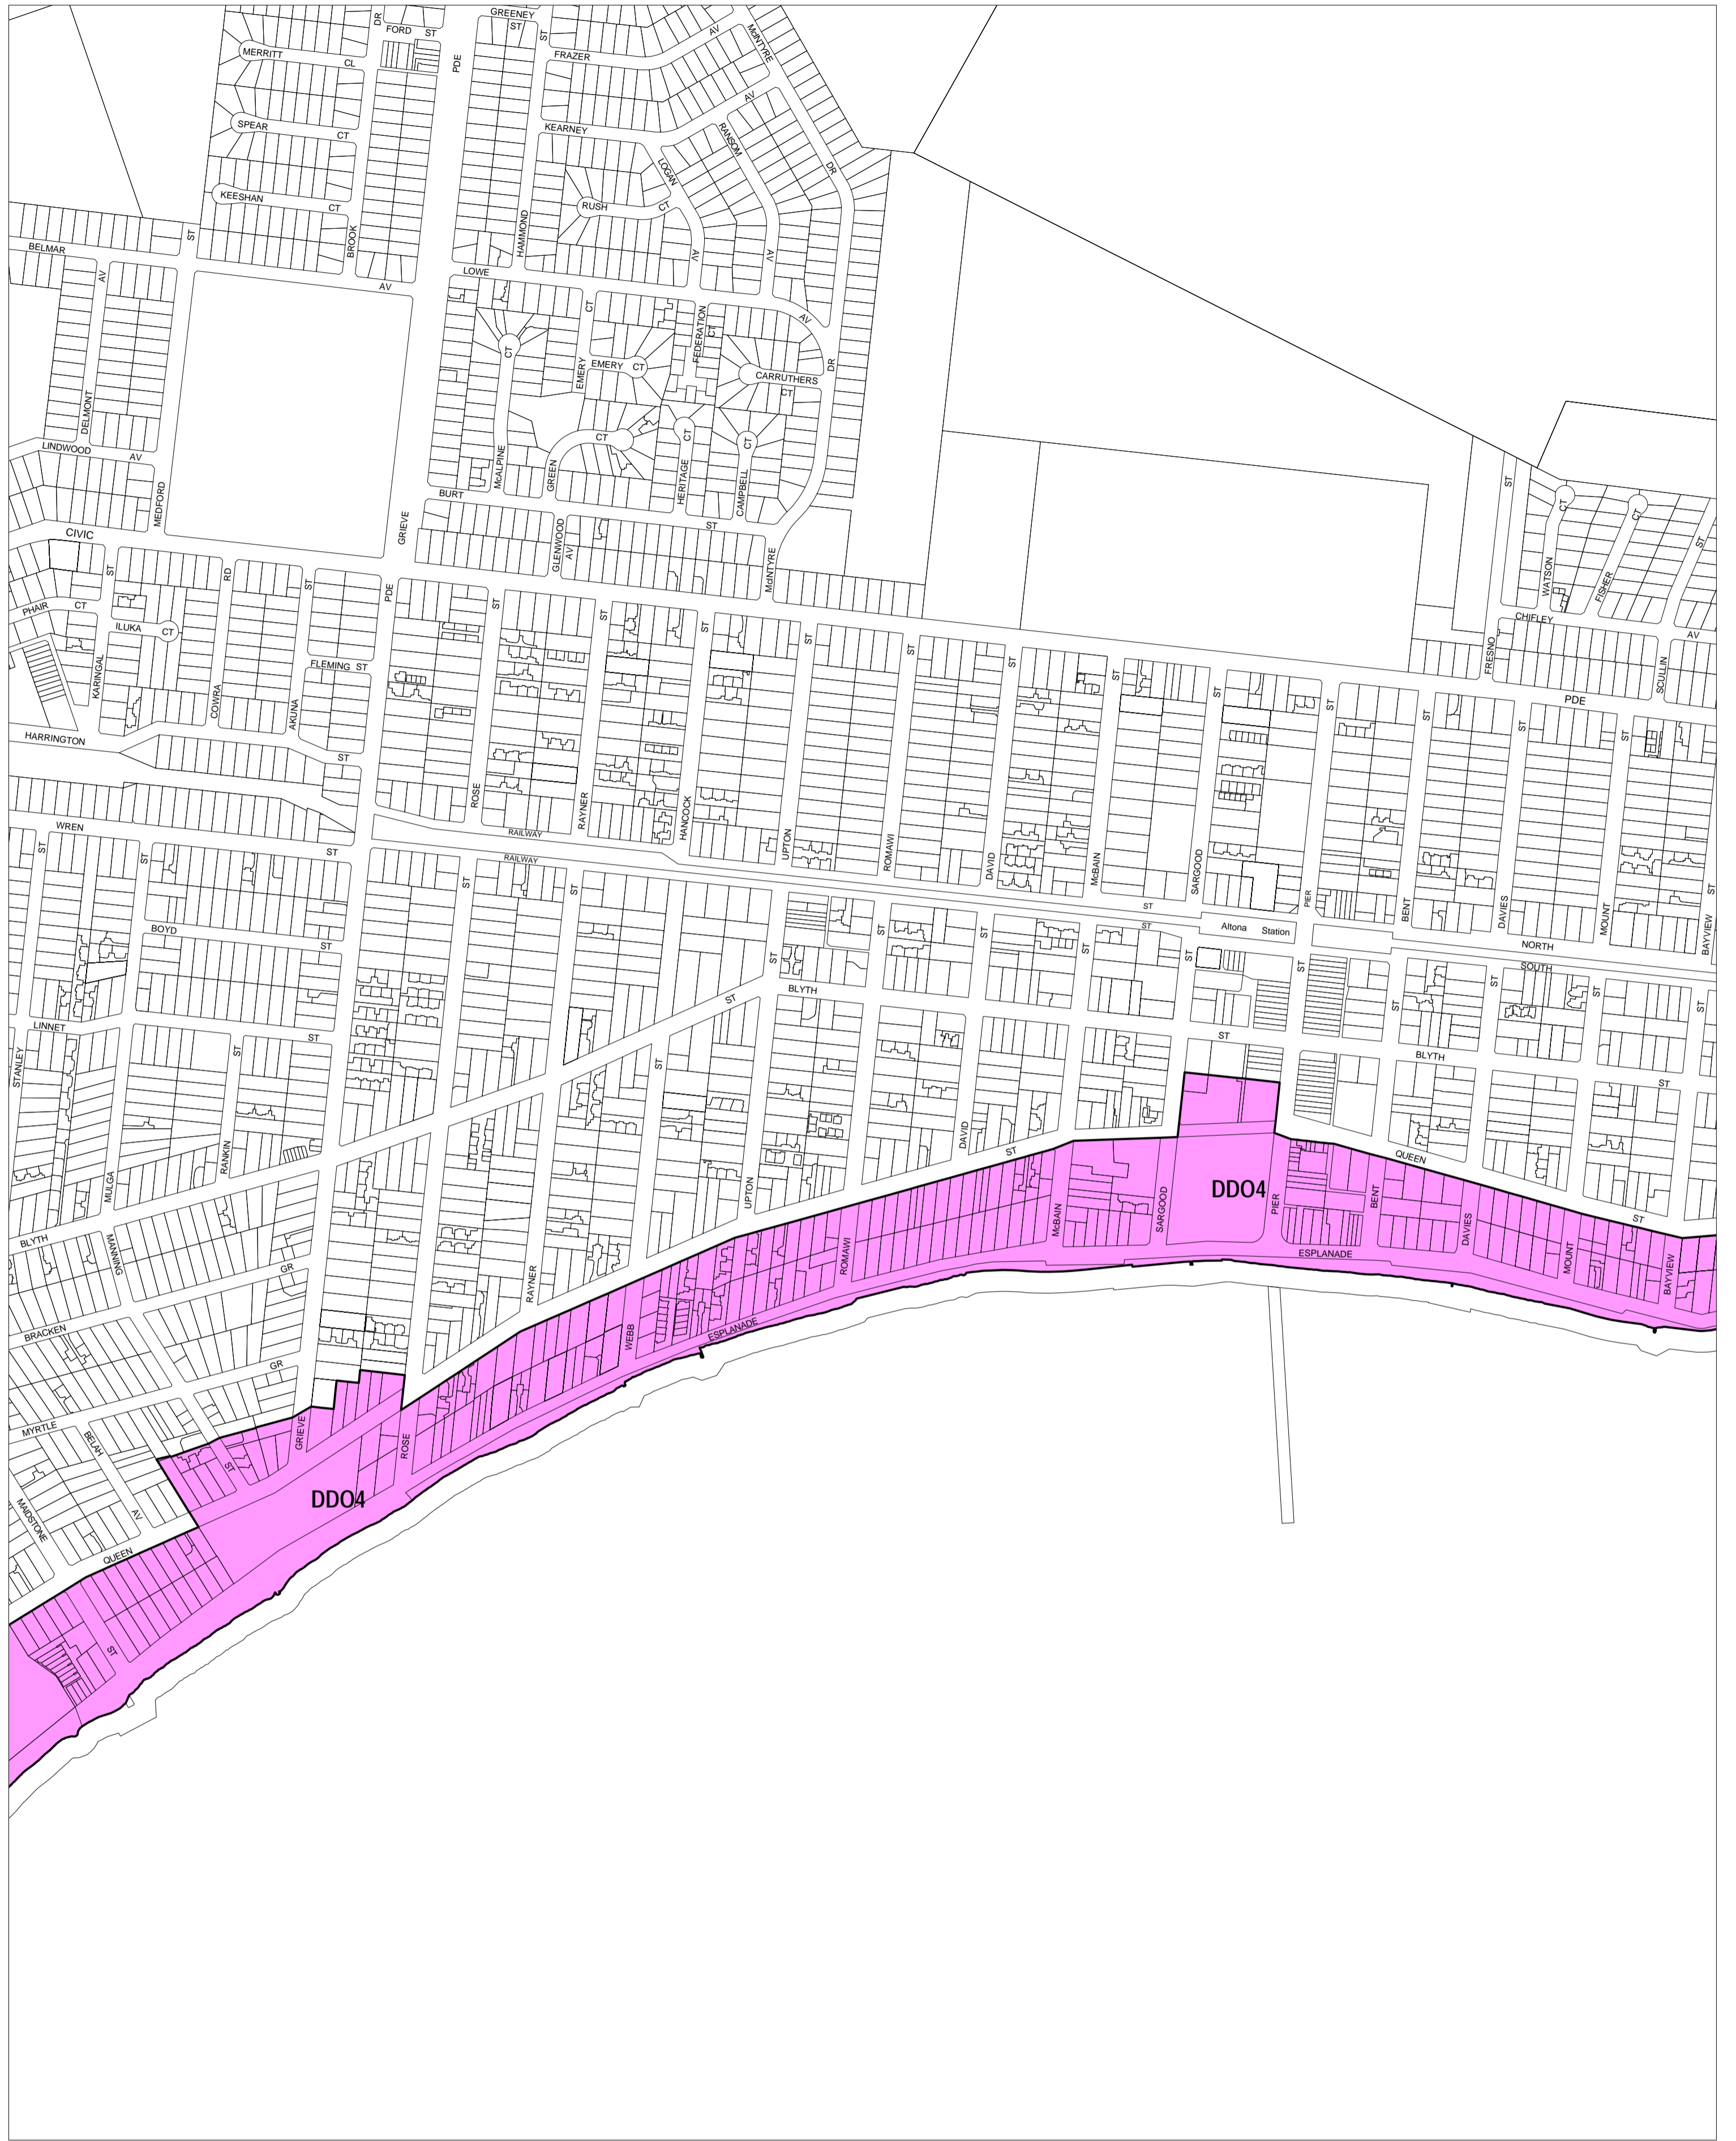

HOBSONS BAY PLANNING SCHEME - LOCAL PROVISION

Overlays

DDO4 Design And Development Overlay - Schedule 4

Printed: 17/3/2008