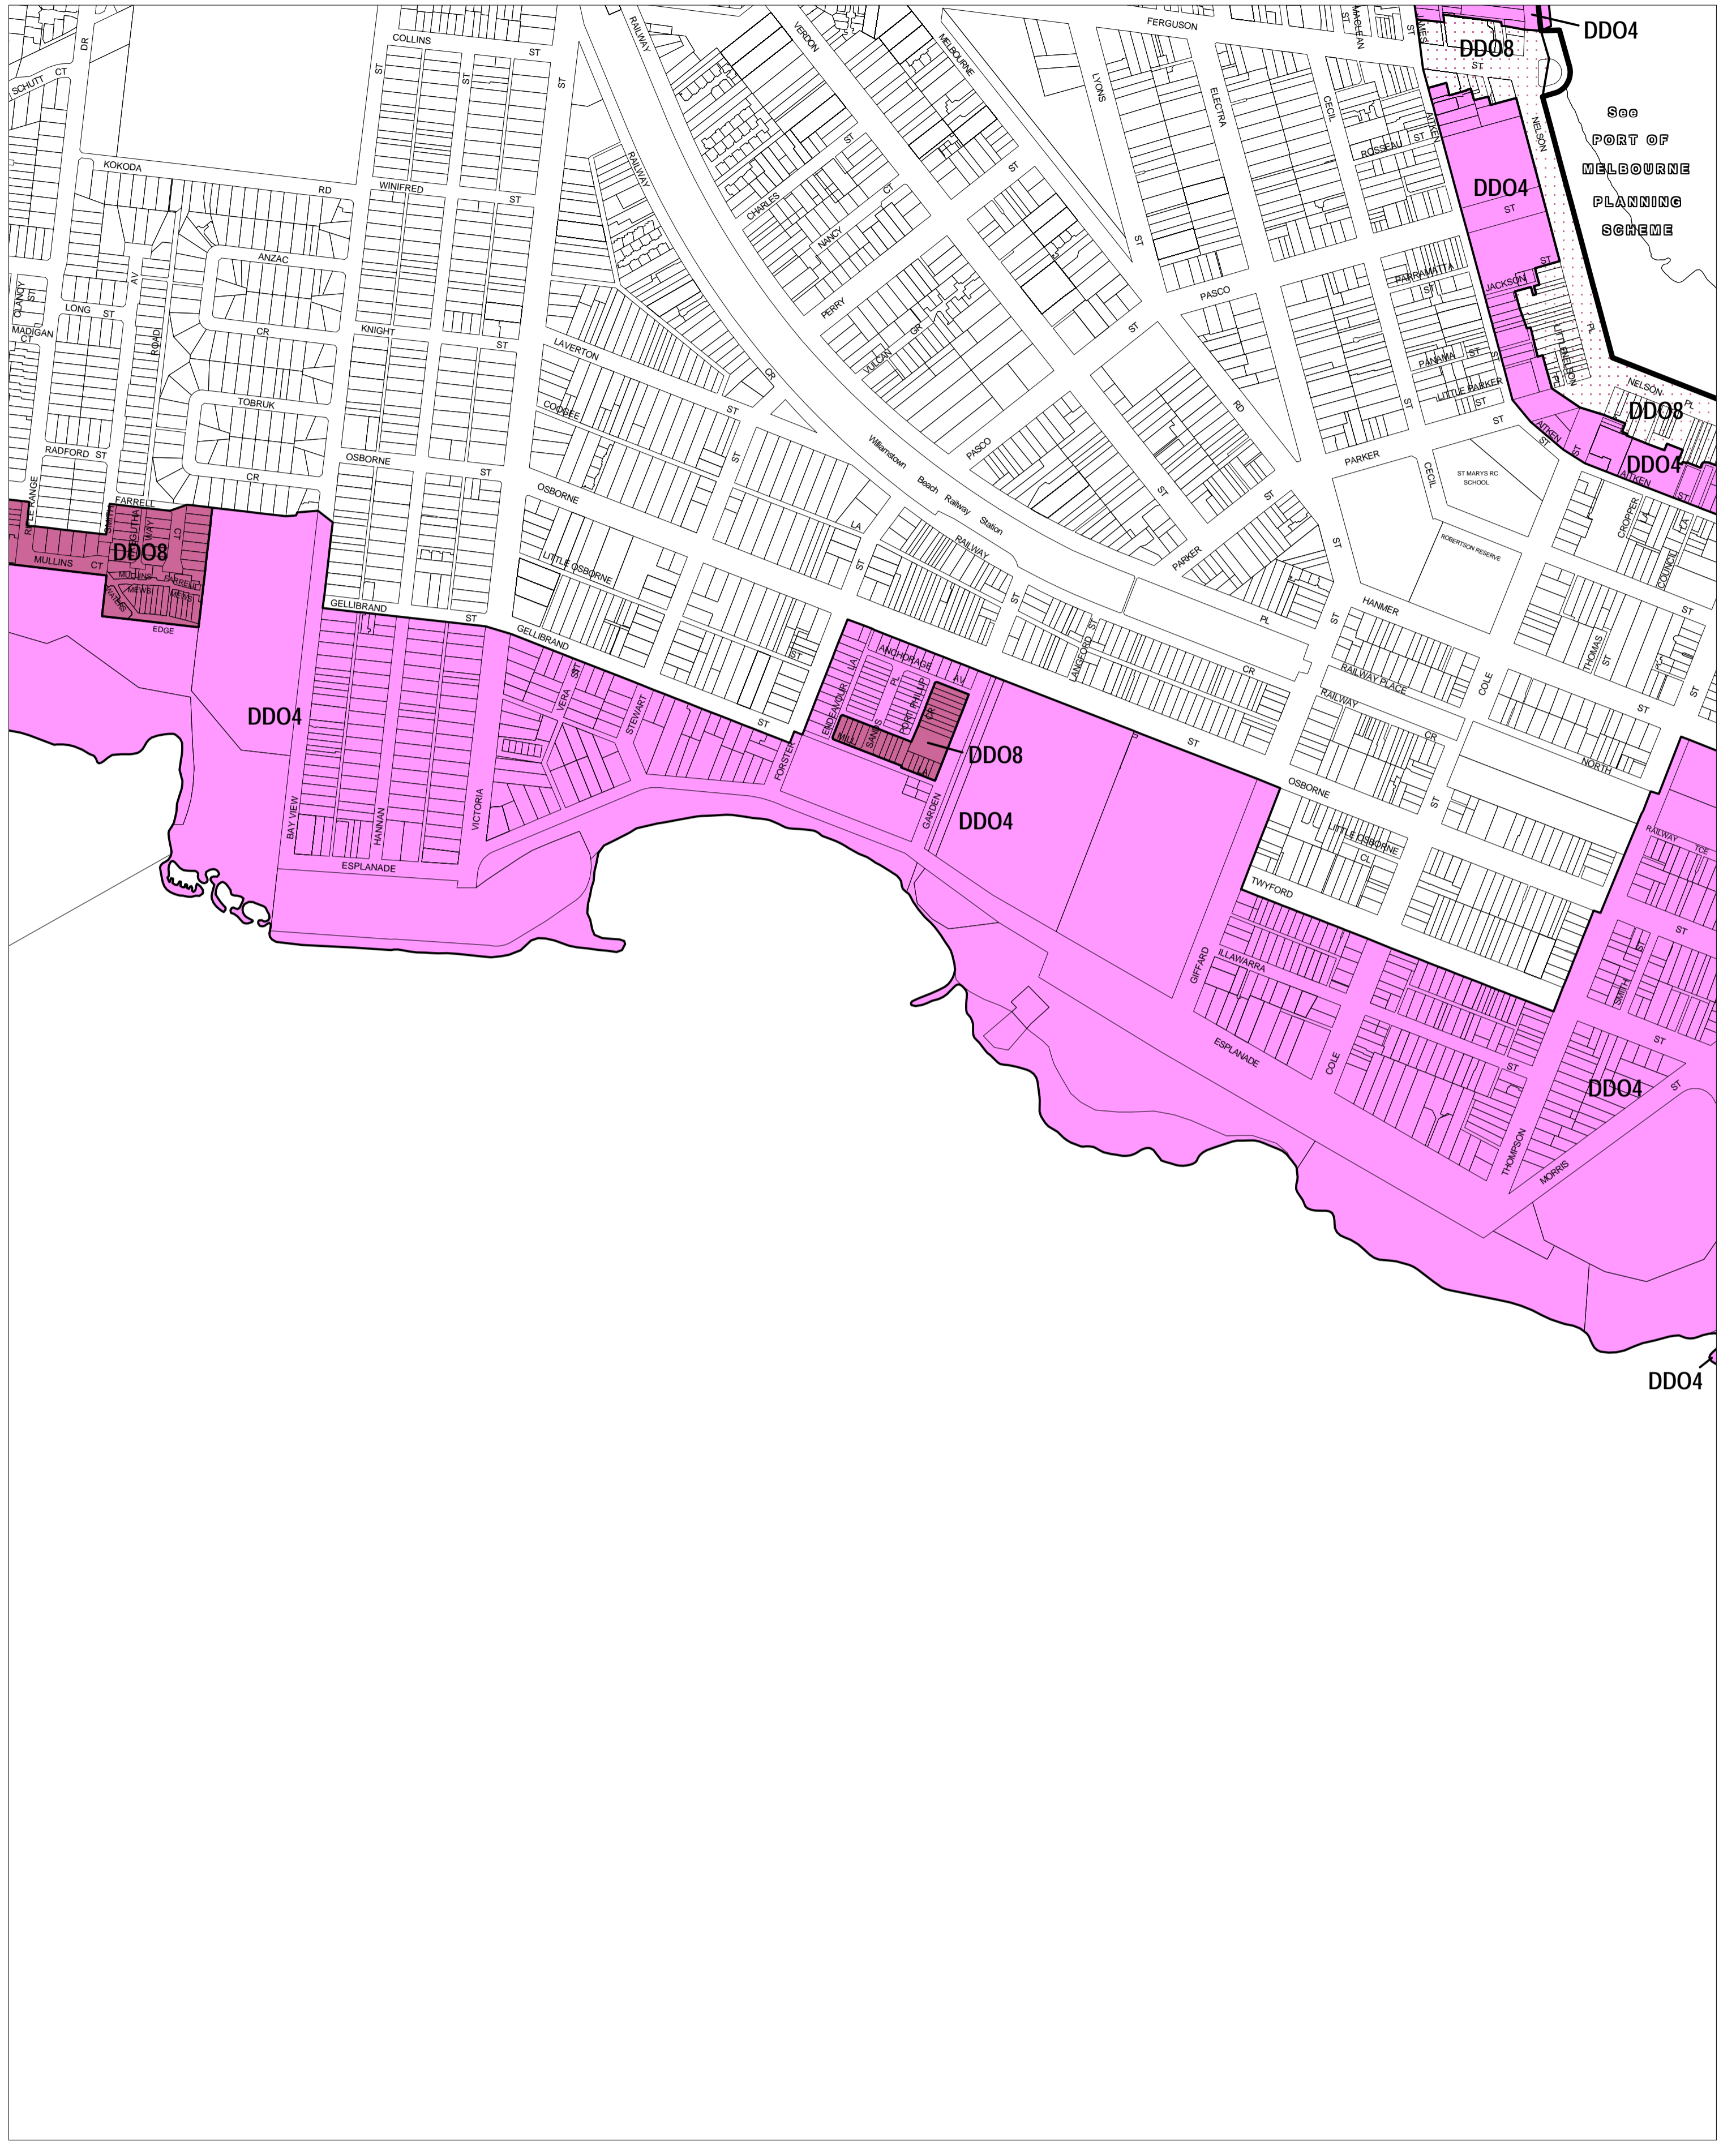

HOBSONS BAY PLANNING SCHEME - LOCAL PROVISION

DDO4
DDO8
See PORT OF MELBOURNE PLANNING SCHEME

Overlays

- Design And Development Overlay - Schedule 4
- Design And Development Overlay - Schedule 8

Printed: 17/3/2008

AMENDMENT C11PT.1