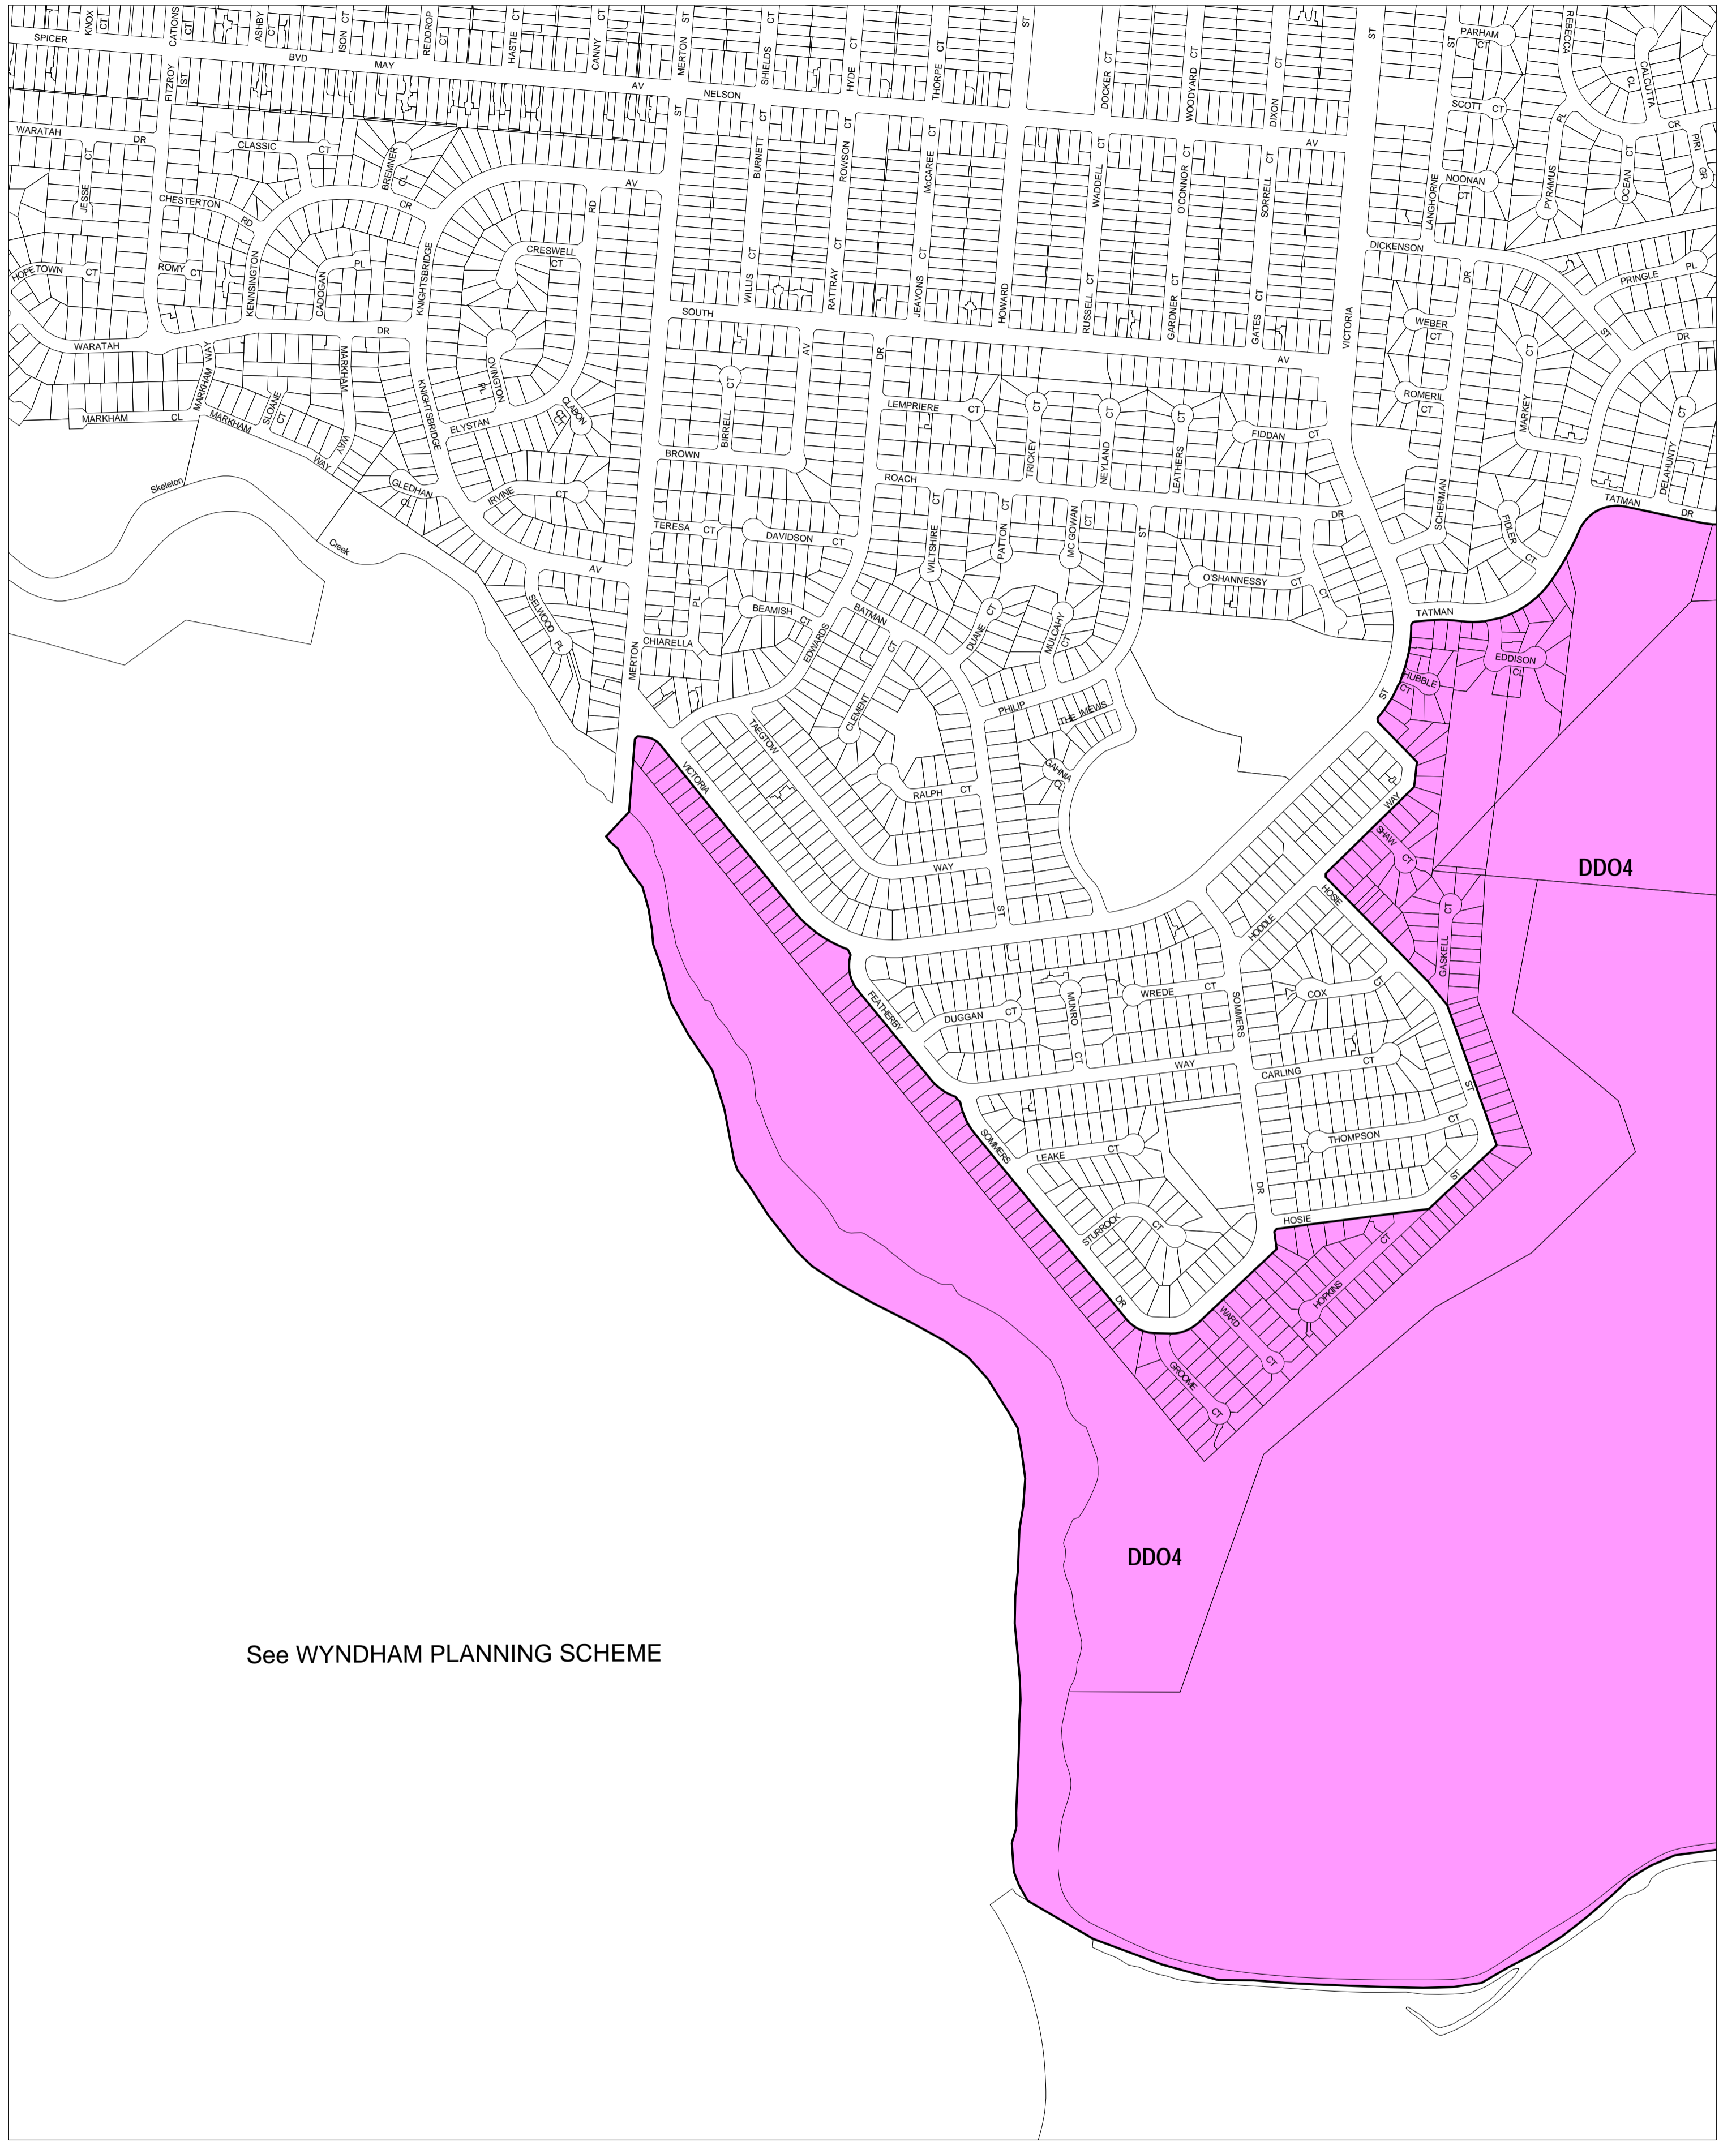

HOBSONS BAY PLANNING SCHEME - LOCAL PROVISION

See WYNDHAM PLANNING SCHEME

Overlays

DDO4 Design And Development Overlay - Schedule 4

AUSTRALIAN MAP GRID ZONE 55

INDEX TO ADJOINING METRIC SERIES MAP

Printed: 17/3/2008