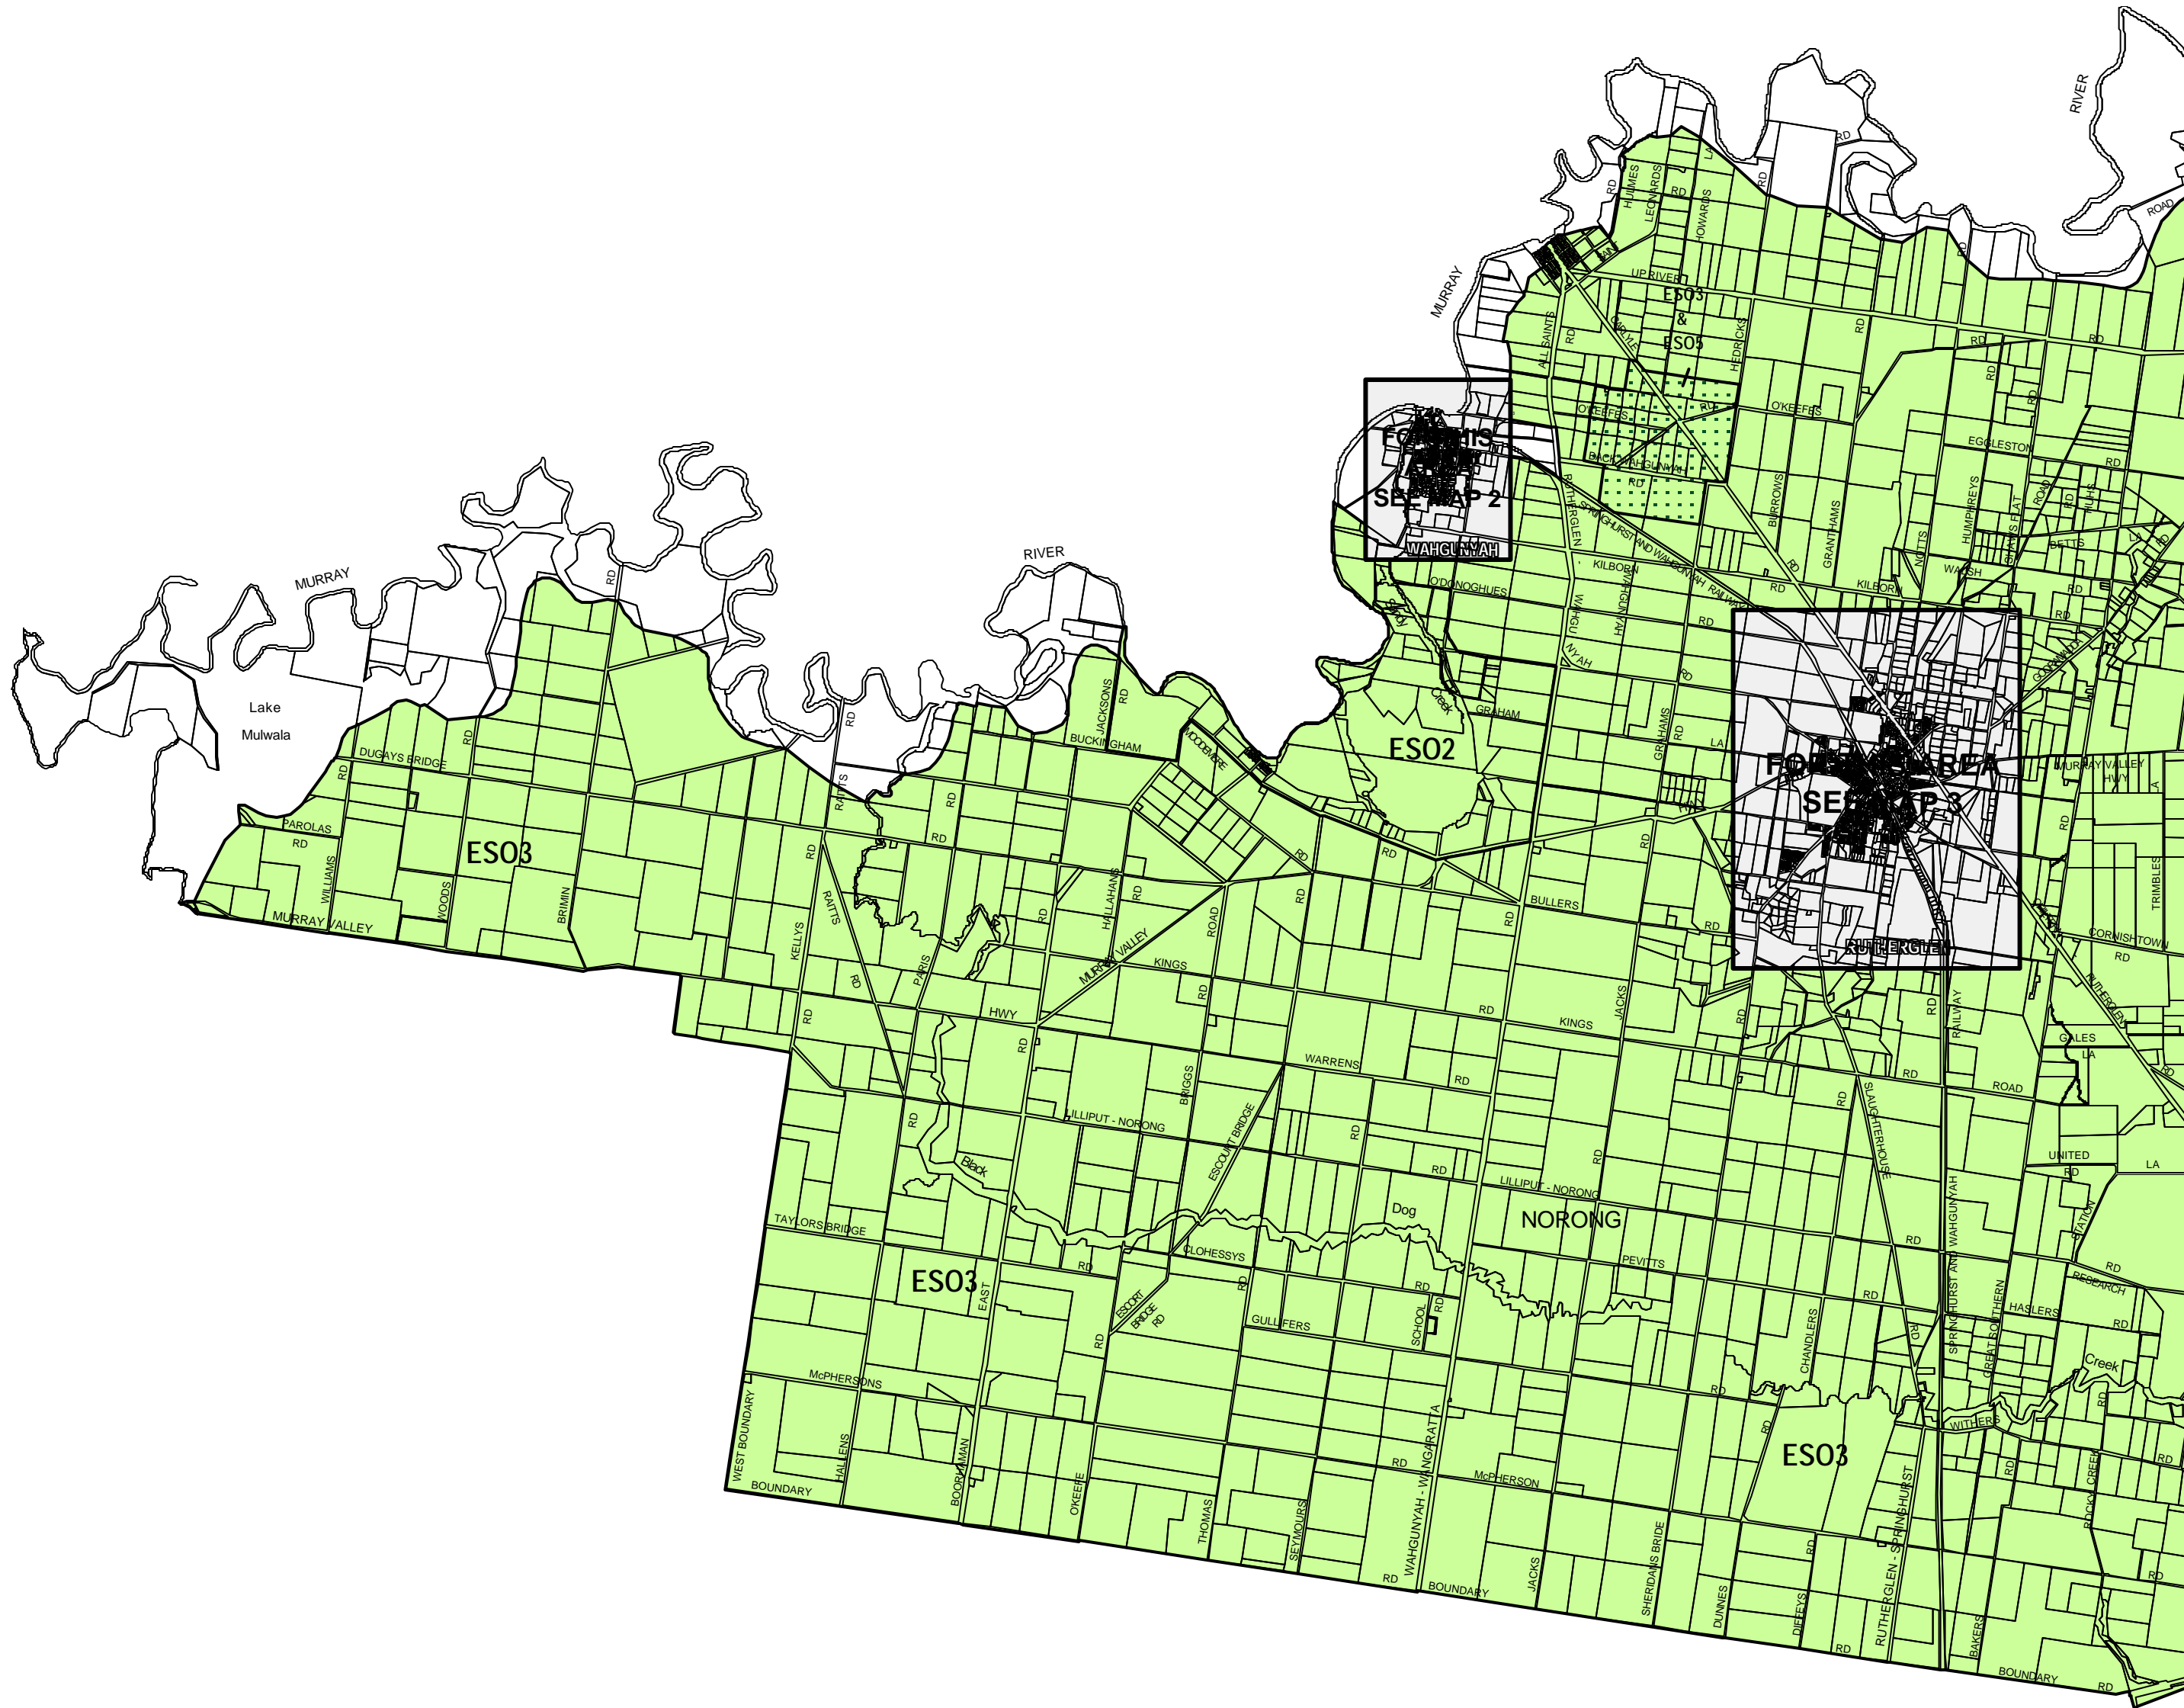

INDIGO PLANNING SCHEME - LOCAL PROVISION