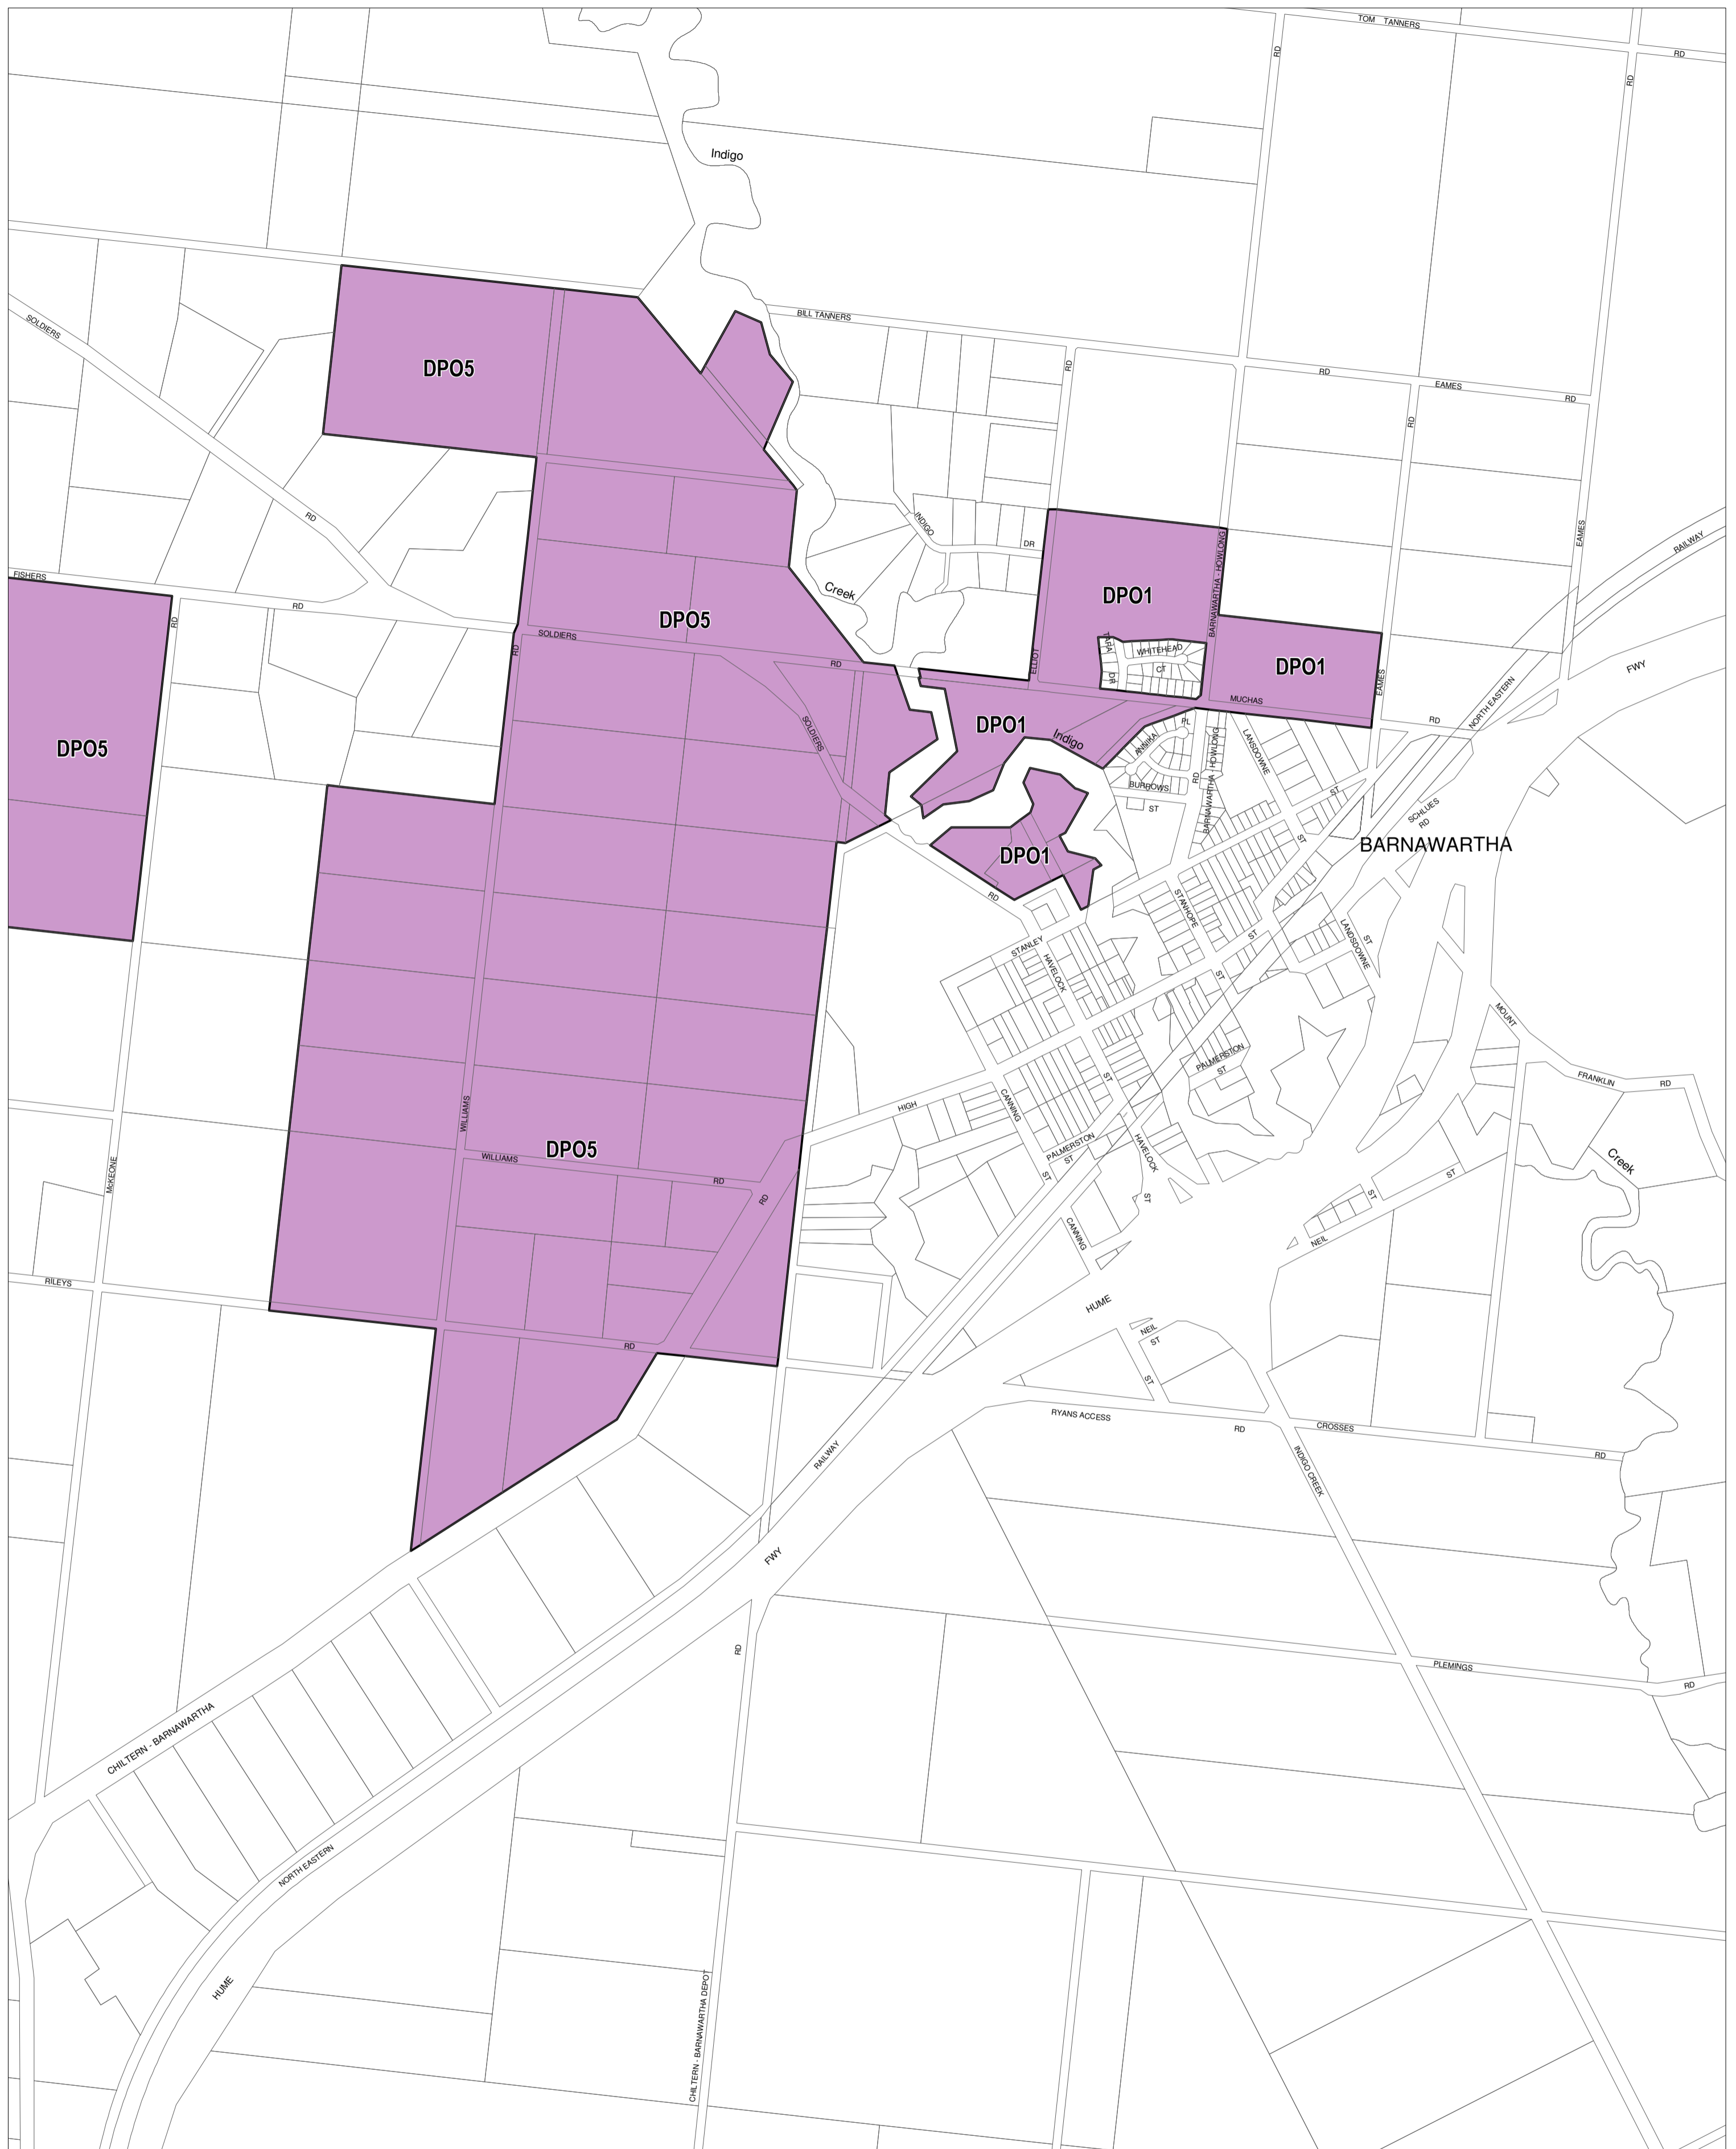

INDIGO PLANNING SCHEME - LOCAL PROVISION

Overlays

- Development Plan Overlay - Schedule 1
- Development Plan Overlay - Schedule 5

200 0 200 400 600 800 1000 m
AUSTRALIAN MAP GRID ZONE 55

INDEX TO ADJOINING METRIC SERIES MAP

Printed: 29/6/2012

AMENDMENT C24