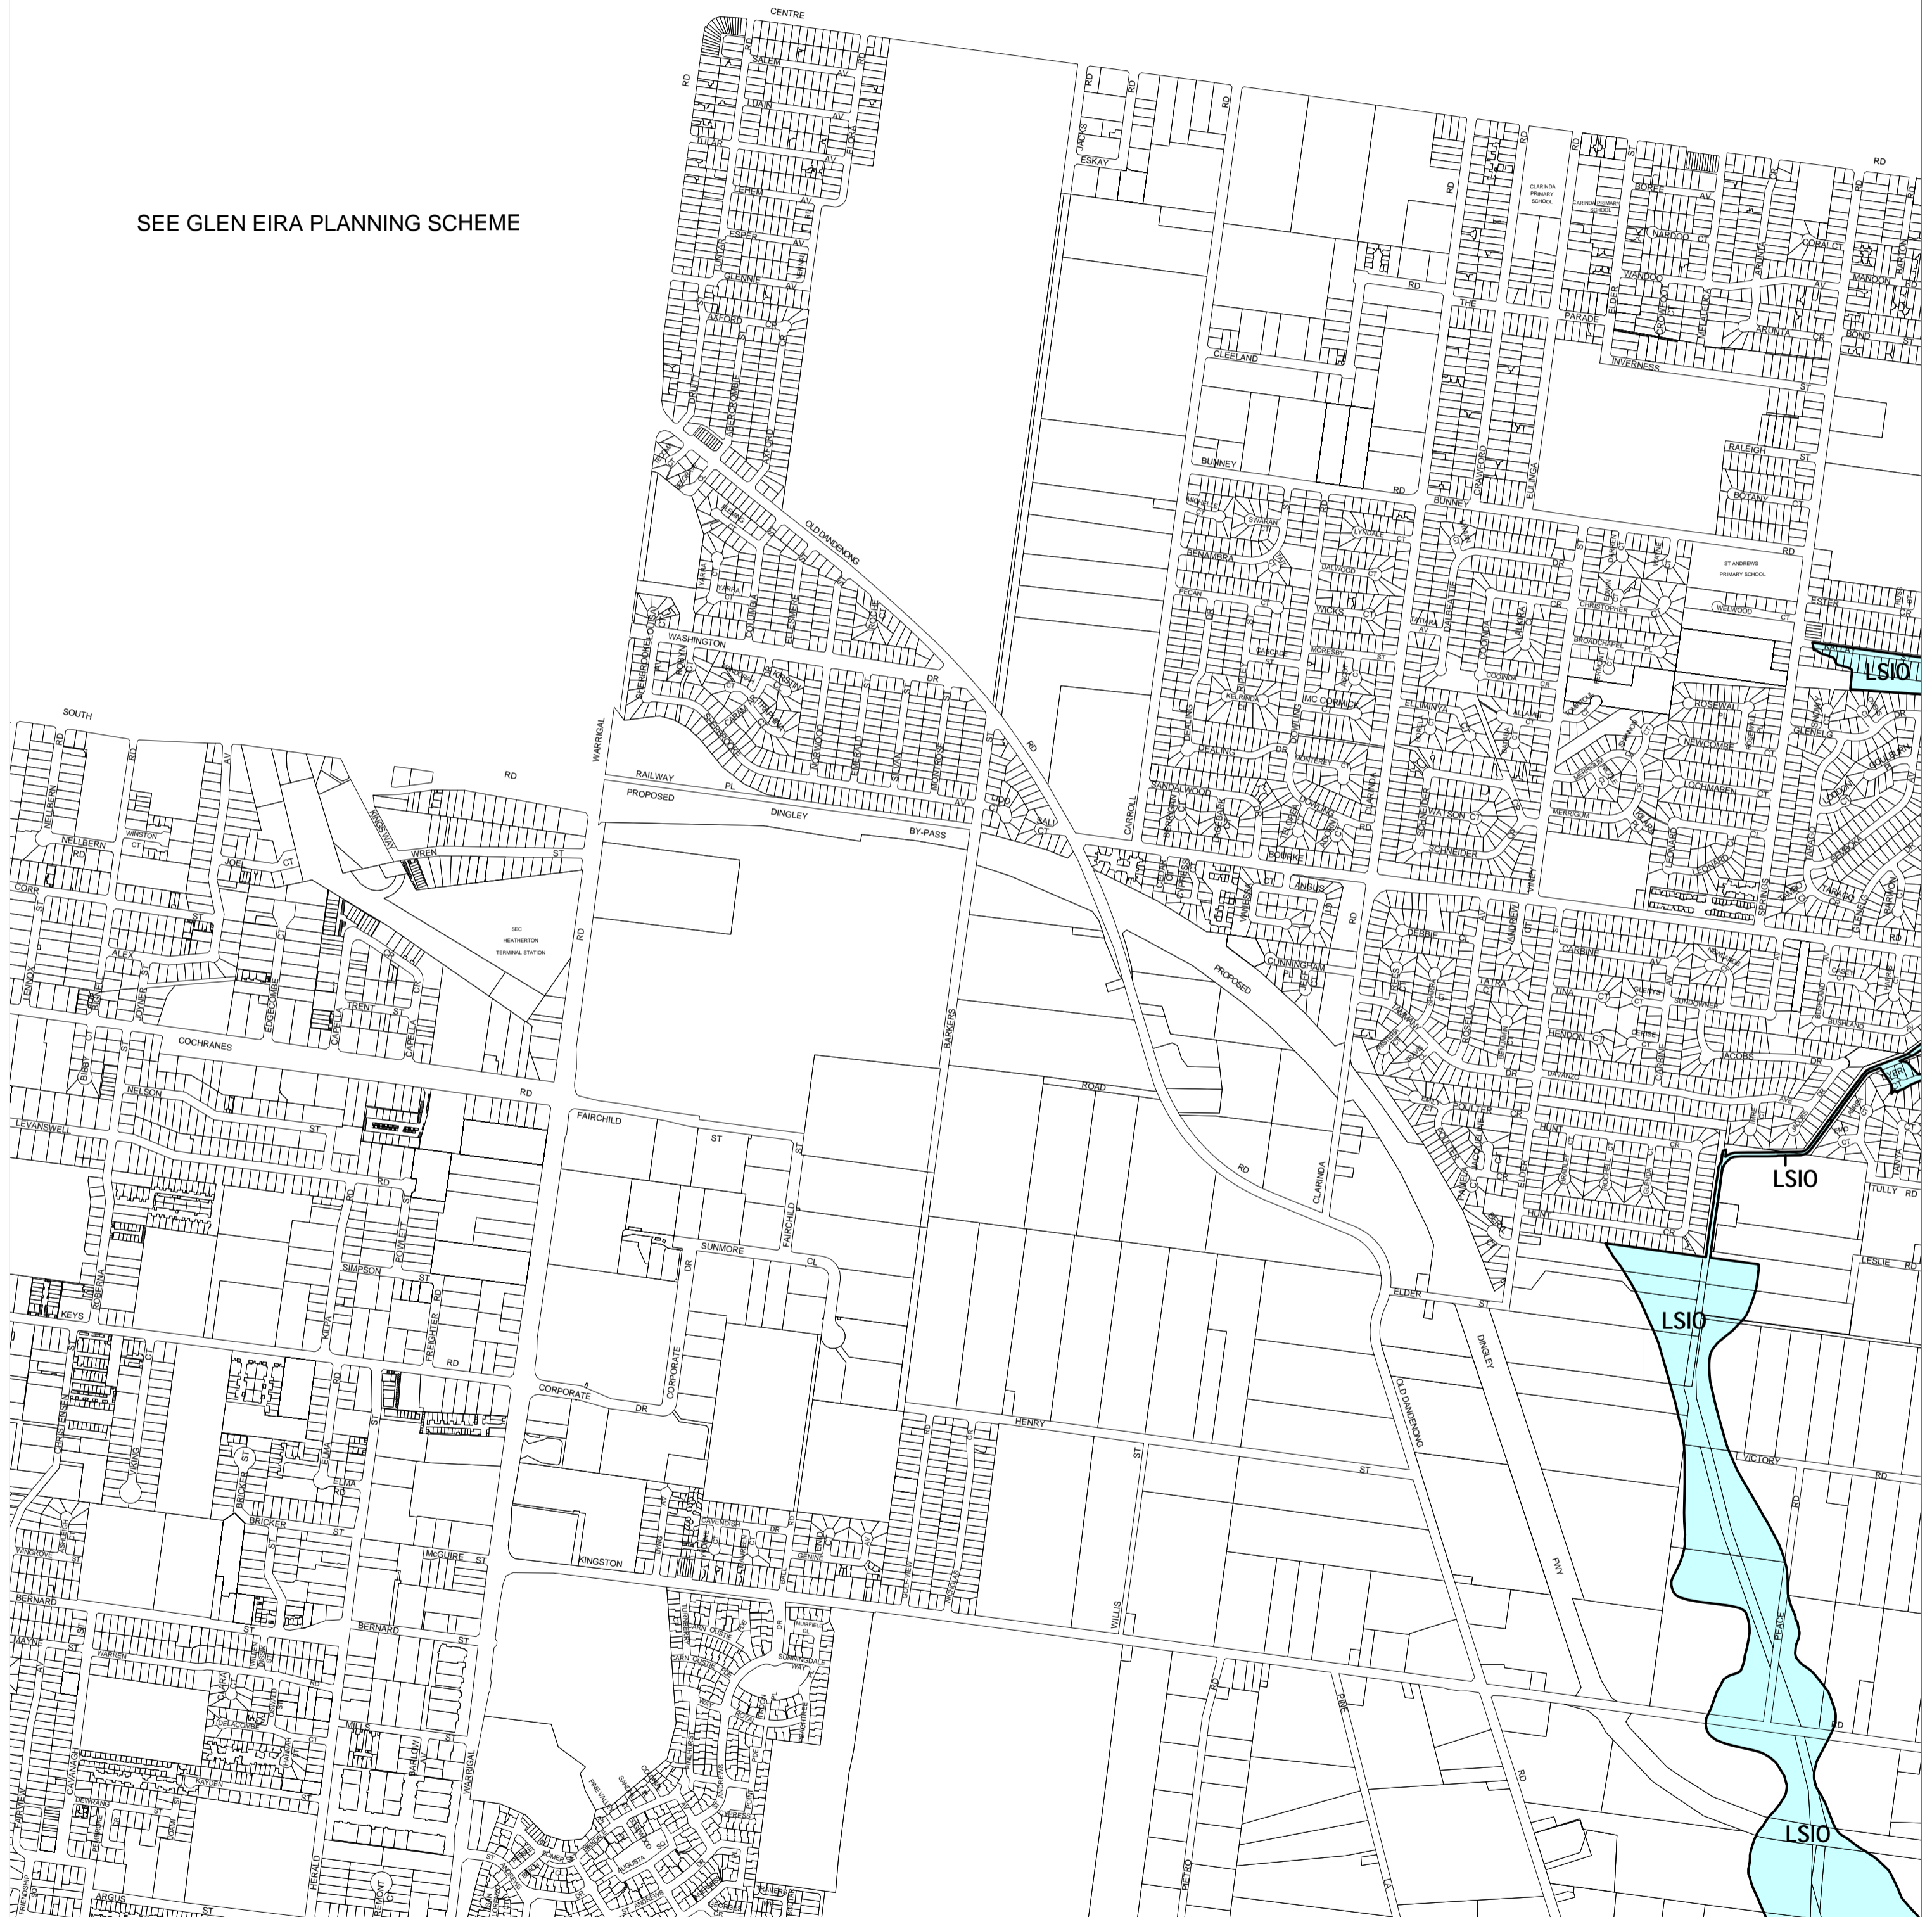

KINGSTON PLANNING SCHEME - LOCAL PROVISION

SEE MONASH PLANNING SCHEME

SEE GLEN EIRA PLANNING SCHEME

Overlays

LSIO Land Subject To Inundation Overlay

AUSTRALIAN MAP GRID ZONE 55

INDEX TO ADJOINING METRIC SERIES MAP

Printed: 6/6/2007

AMENDMENT C32