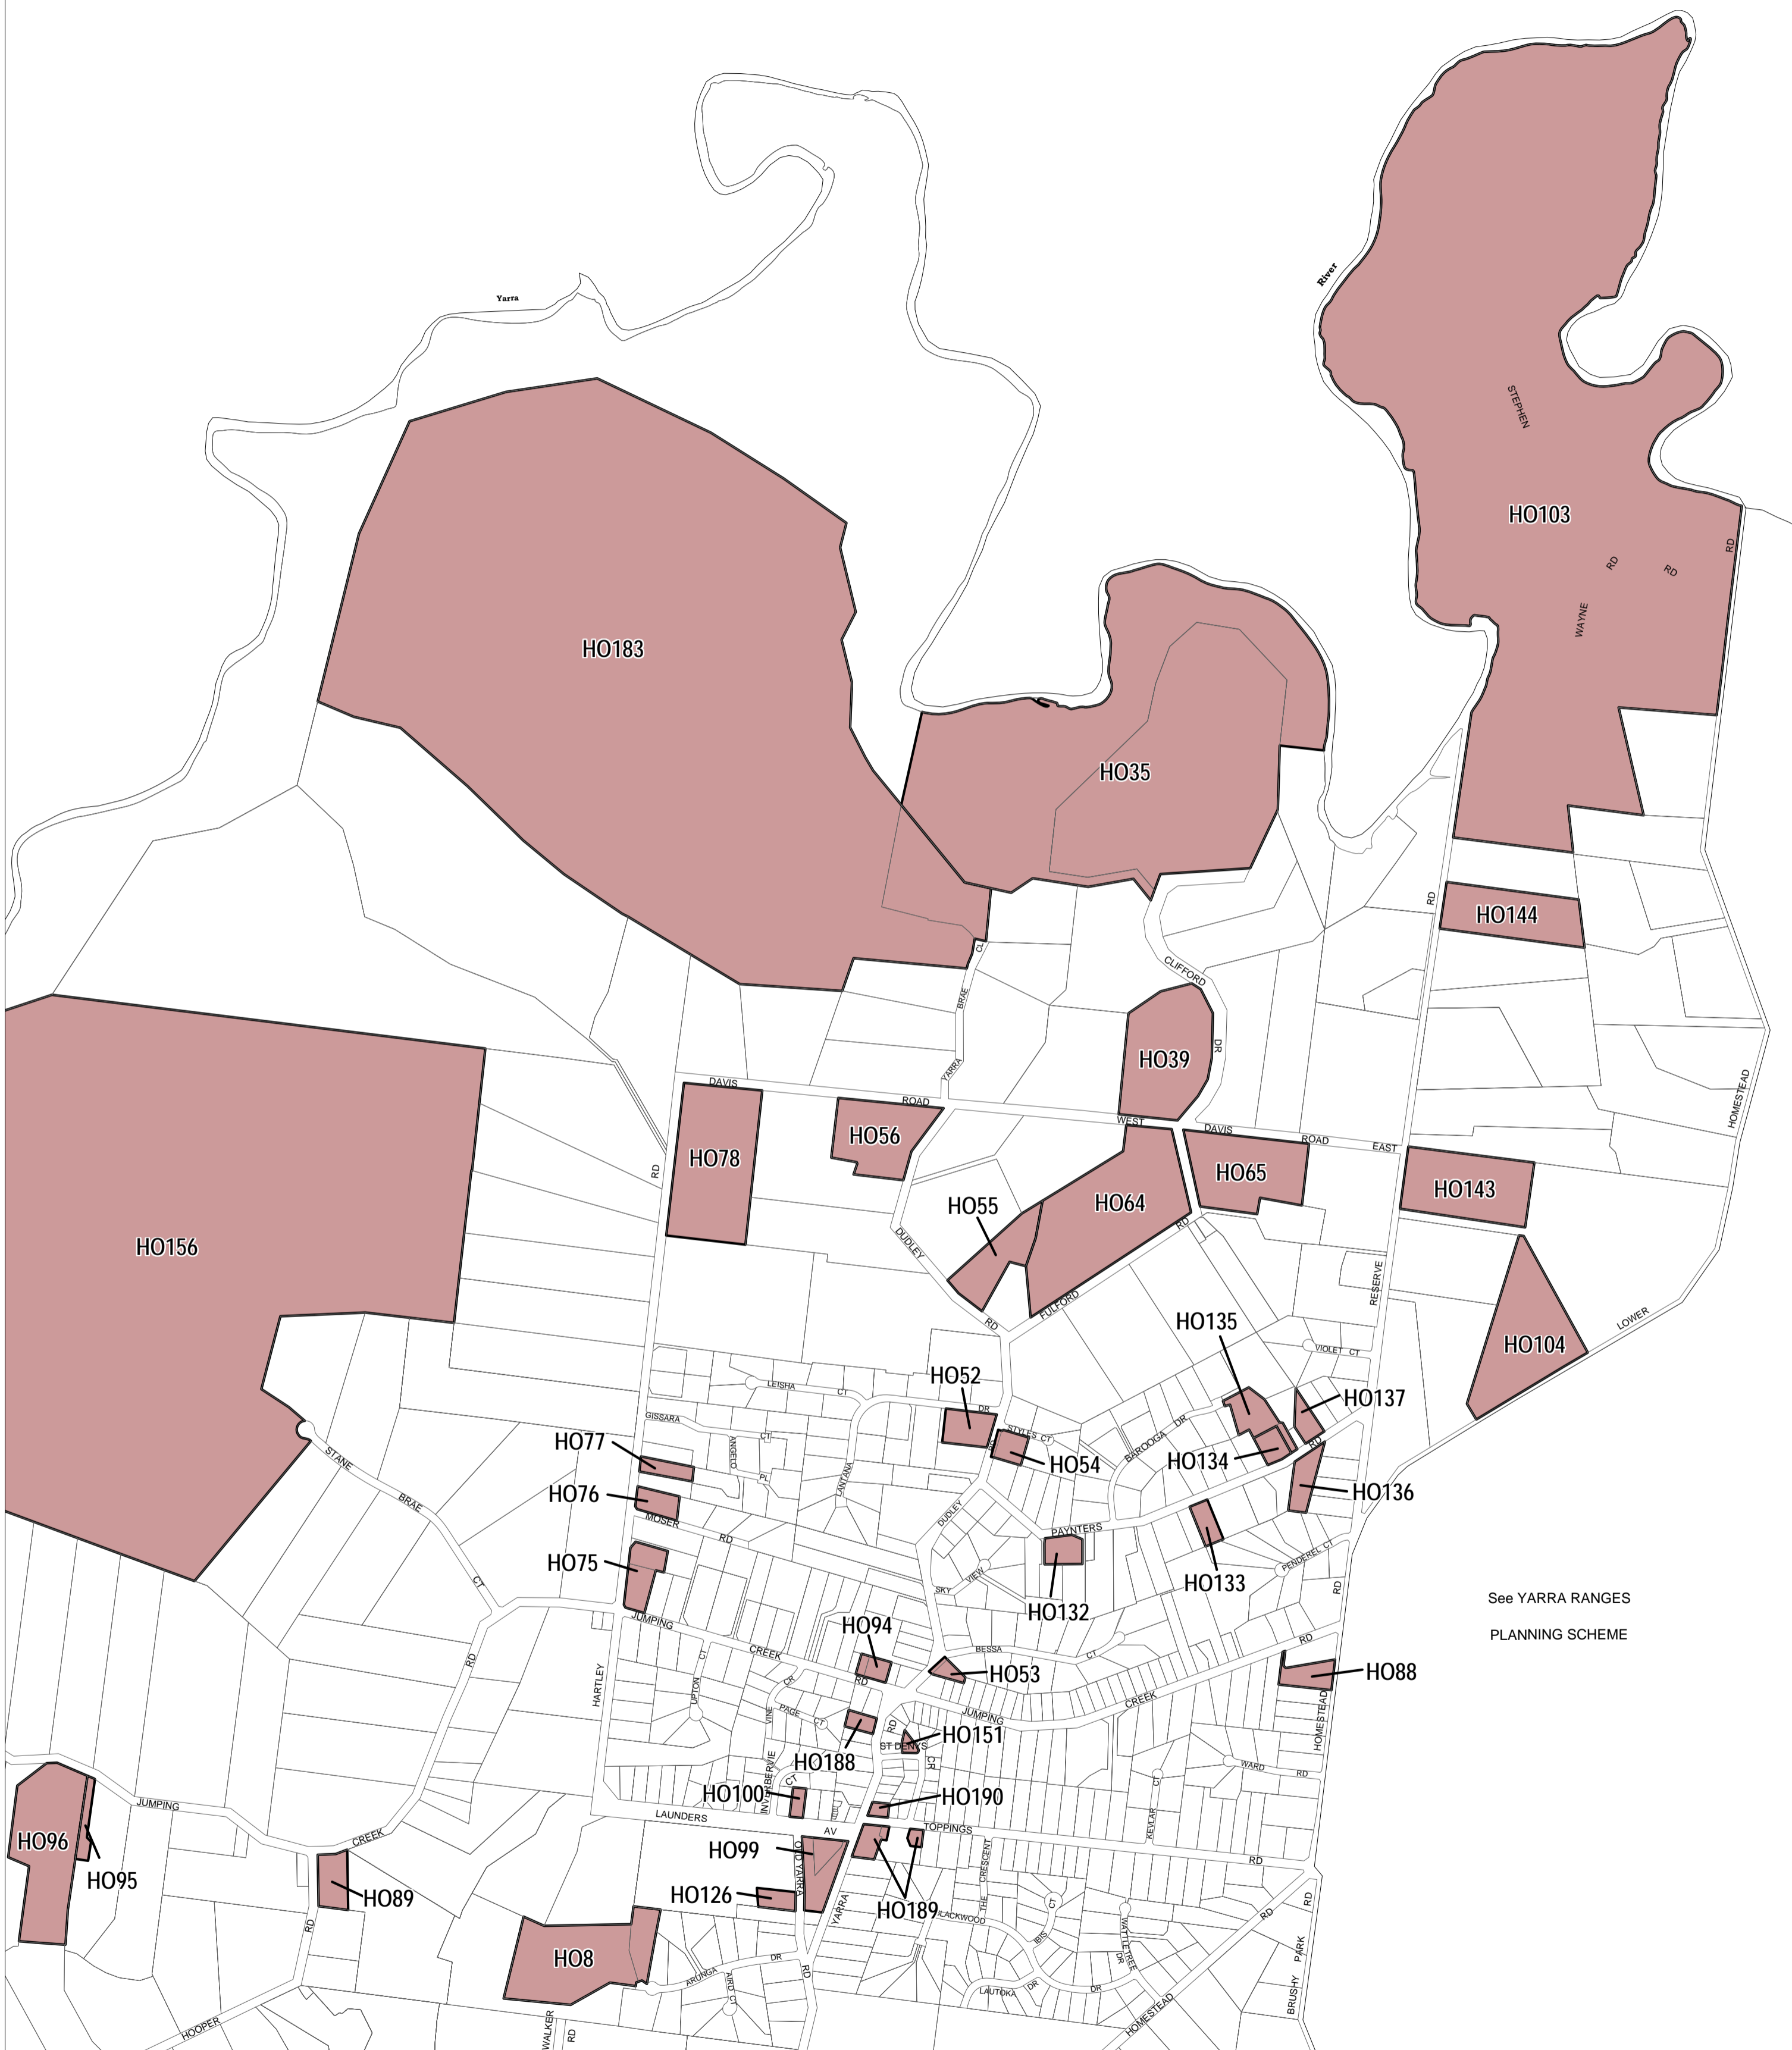

MANNINGHAM PLANNING SCHEME - LOCAL PROVISION

See NILLUMBIK PLANNING SCHEME

See YARRA RANGES
PLANNING SCHEME

Overlays
HO Heritage Overlay

AUSTRALIAN MAP GRID ZONE 55

INDEX TO ADJOINING
METRIC SERIES MAP

Printed: 28/7/2011

AMENDMENT C93