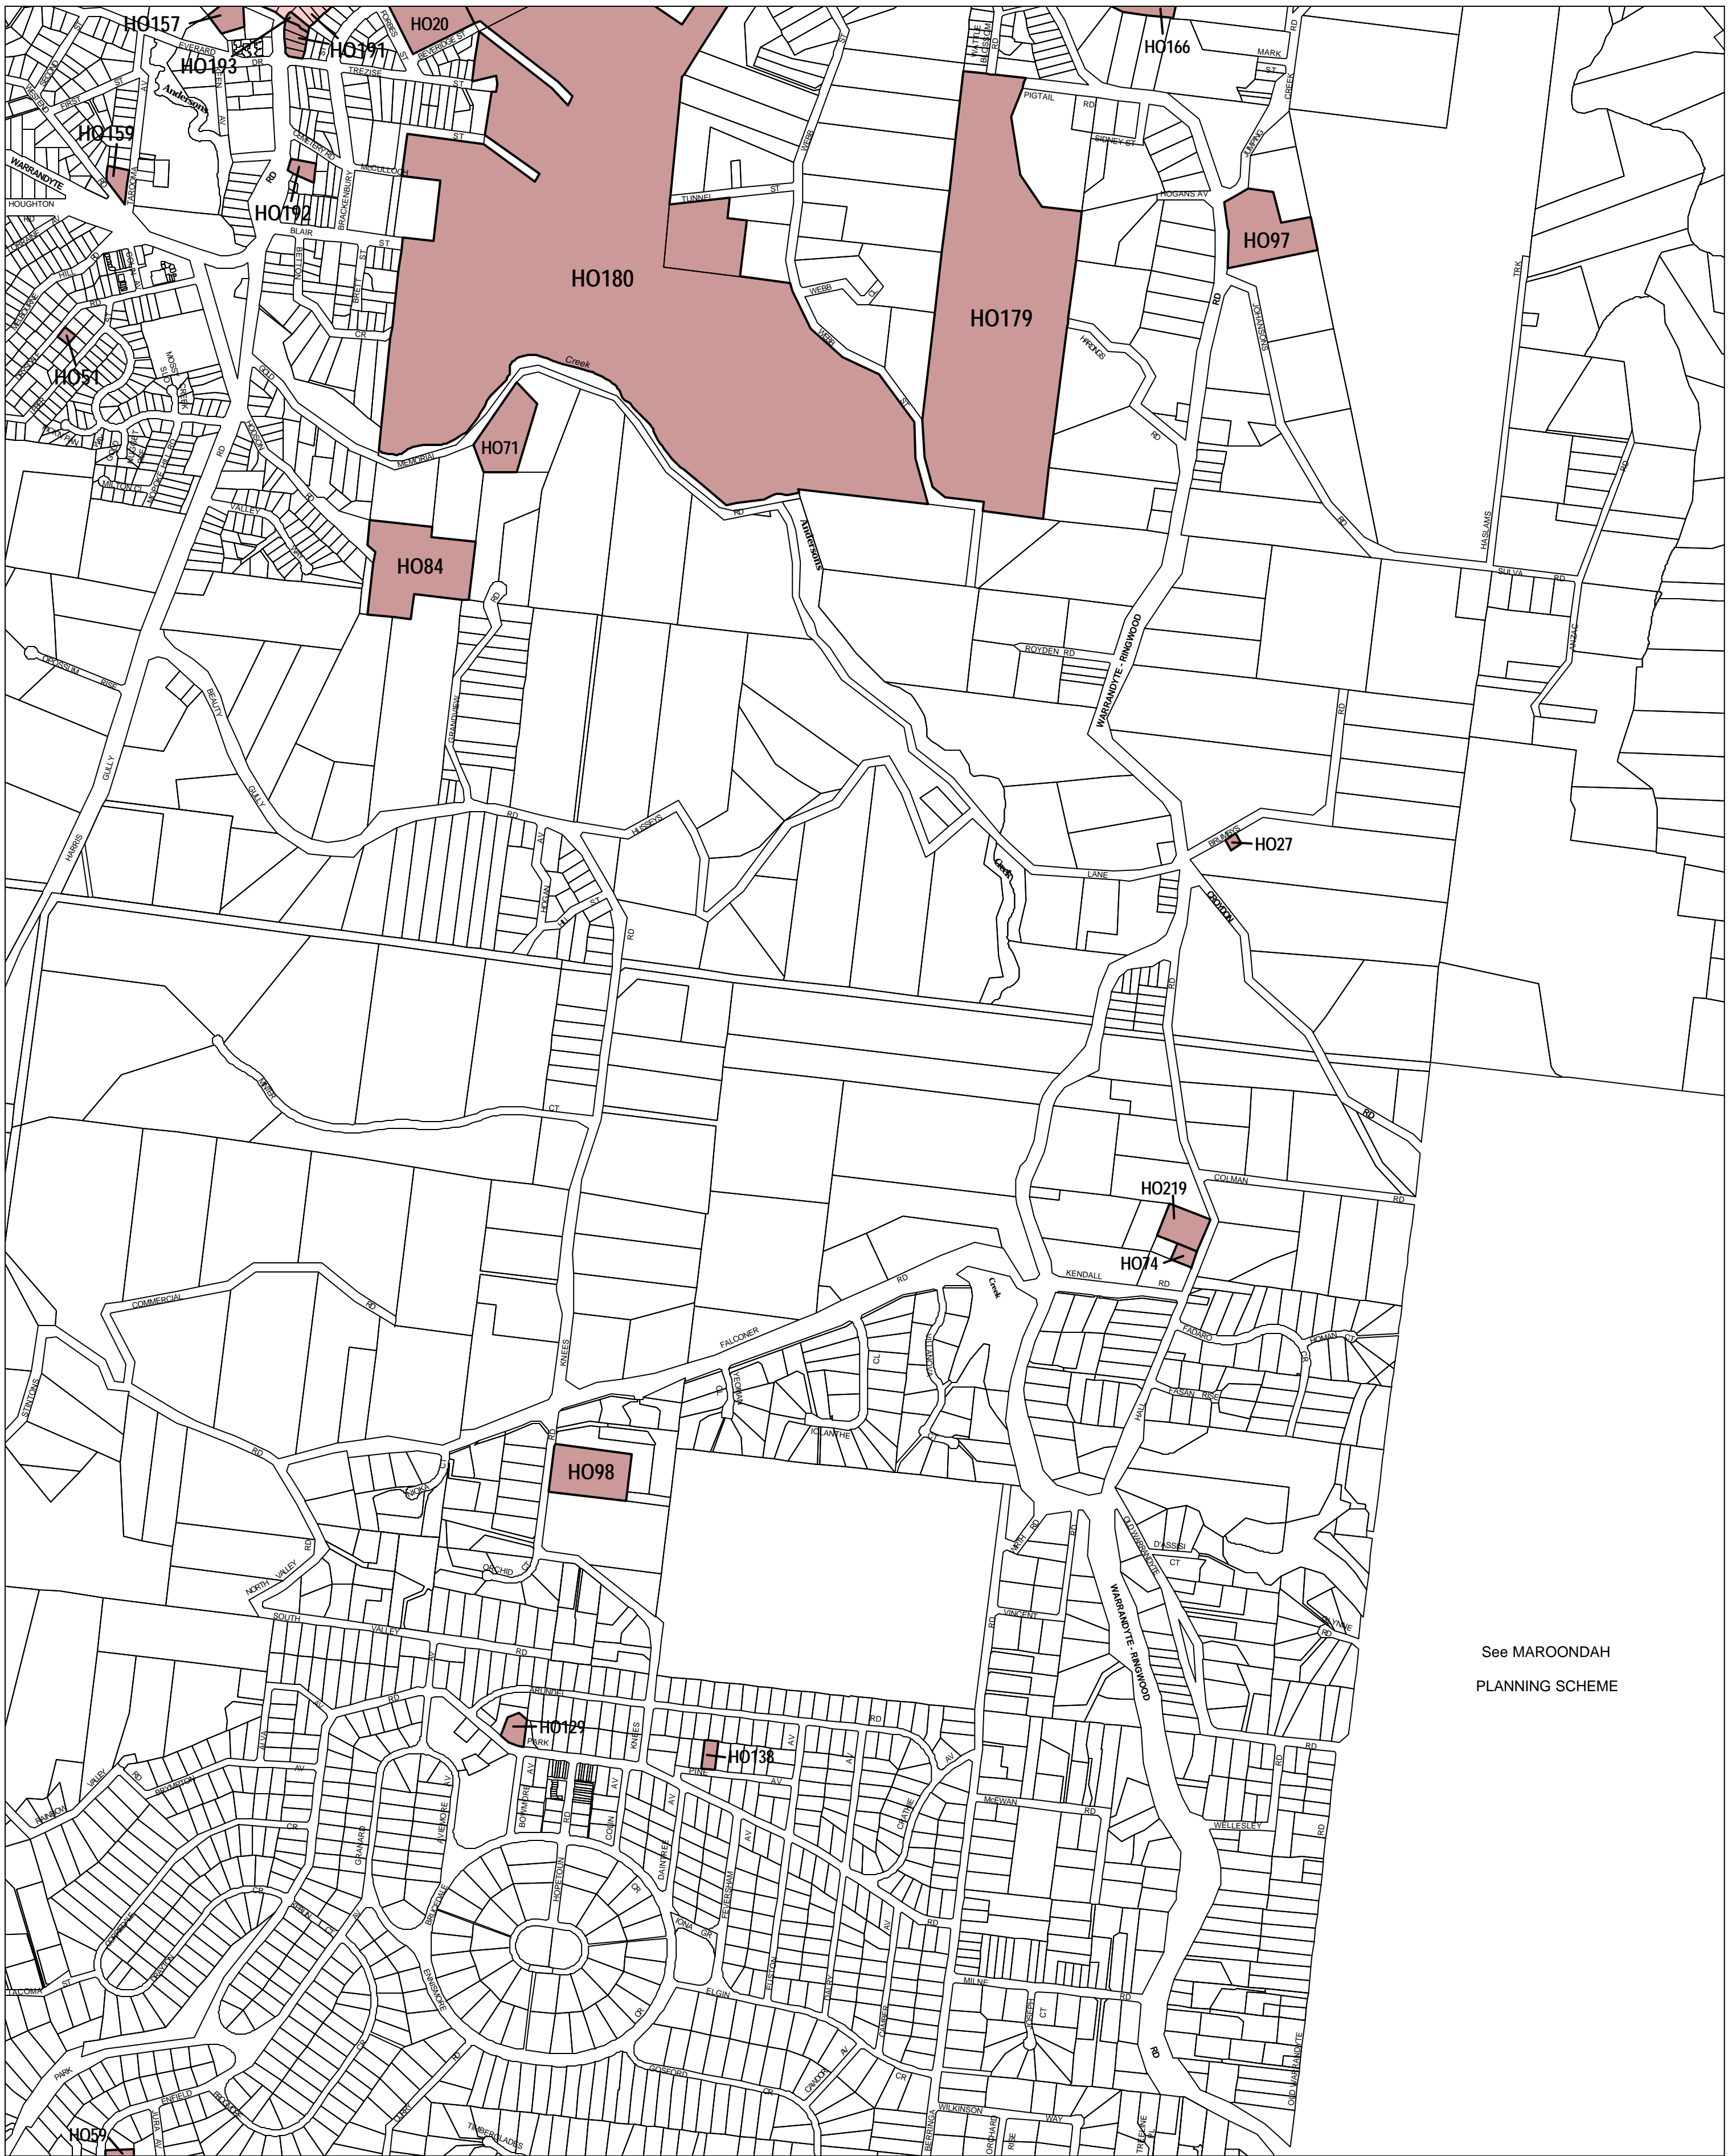

MANNINGHAM PLANNING SCHEME - LOCAL PROVISION

See MAROONDAH
PLANNING SCHEME

Overlays

HO Heritage Overlay

AUSTRALIAN MAP GRID ZONE 55

INDEX TO ADJOINING
METRIC SERIES MAP

Printed: 17/9/2007

AMENDMENT C53