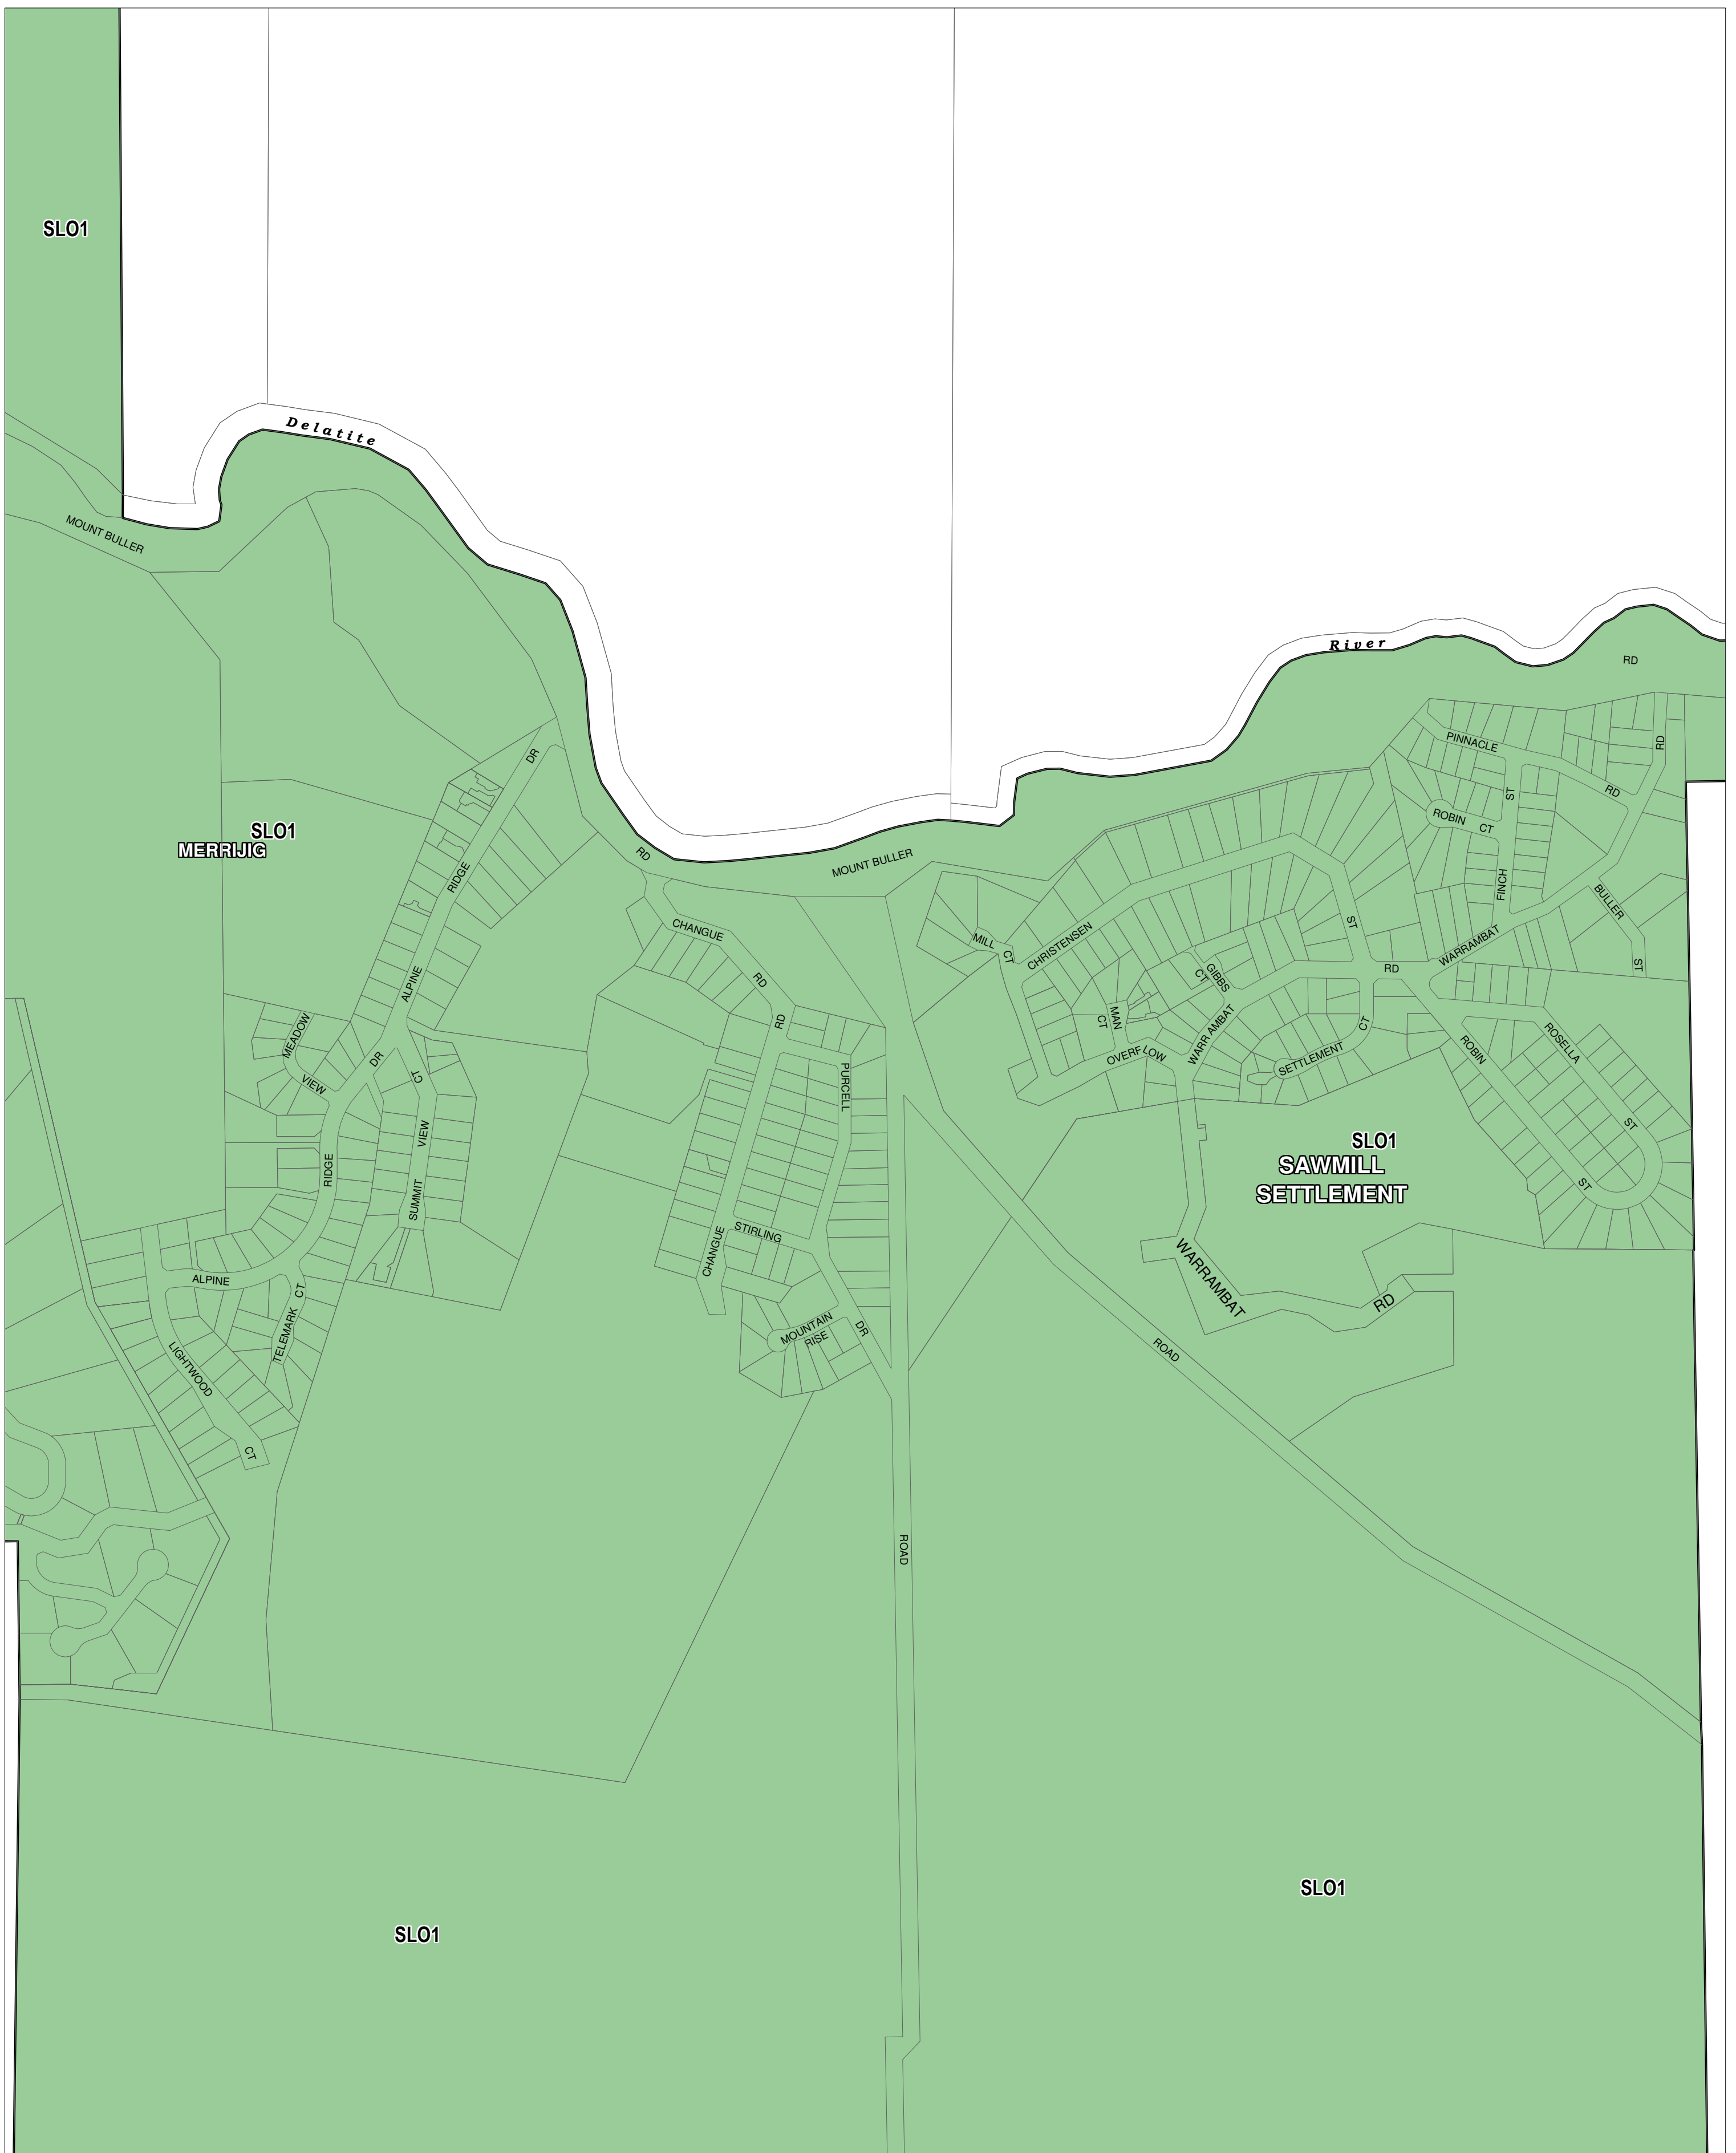

MANSFIELD PLANNING SCHEME - LOCAL PROVISION

Overlays

SLO1 Significant Landscape Overlay - Schedule 1

100 0 100 200 300 400 500 m

AUSTRALIAN MAP GRID ZONE 55

State Government Victoria

INDEX TO ADJOINING METRIC SERIES MAP

Printed: 4/6/2014

AMENDMENT C1 PART 1