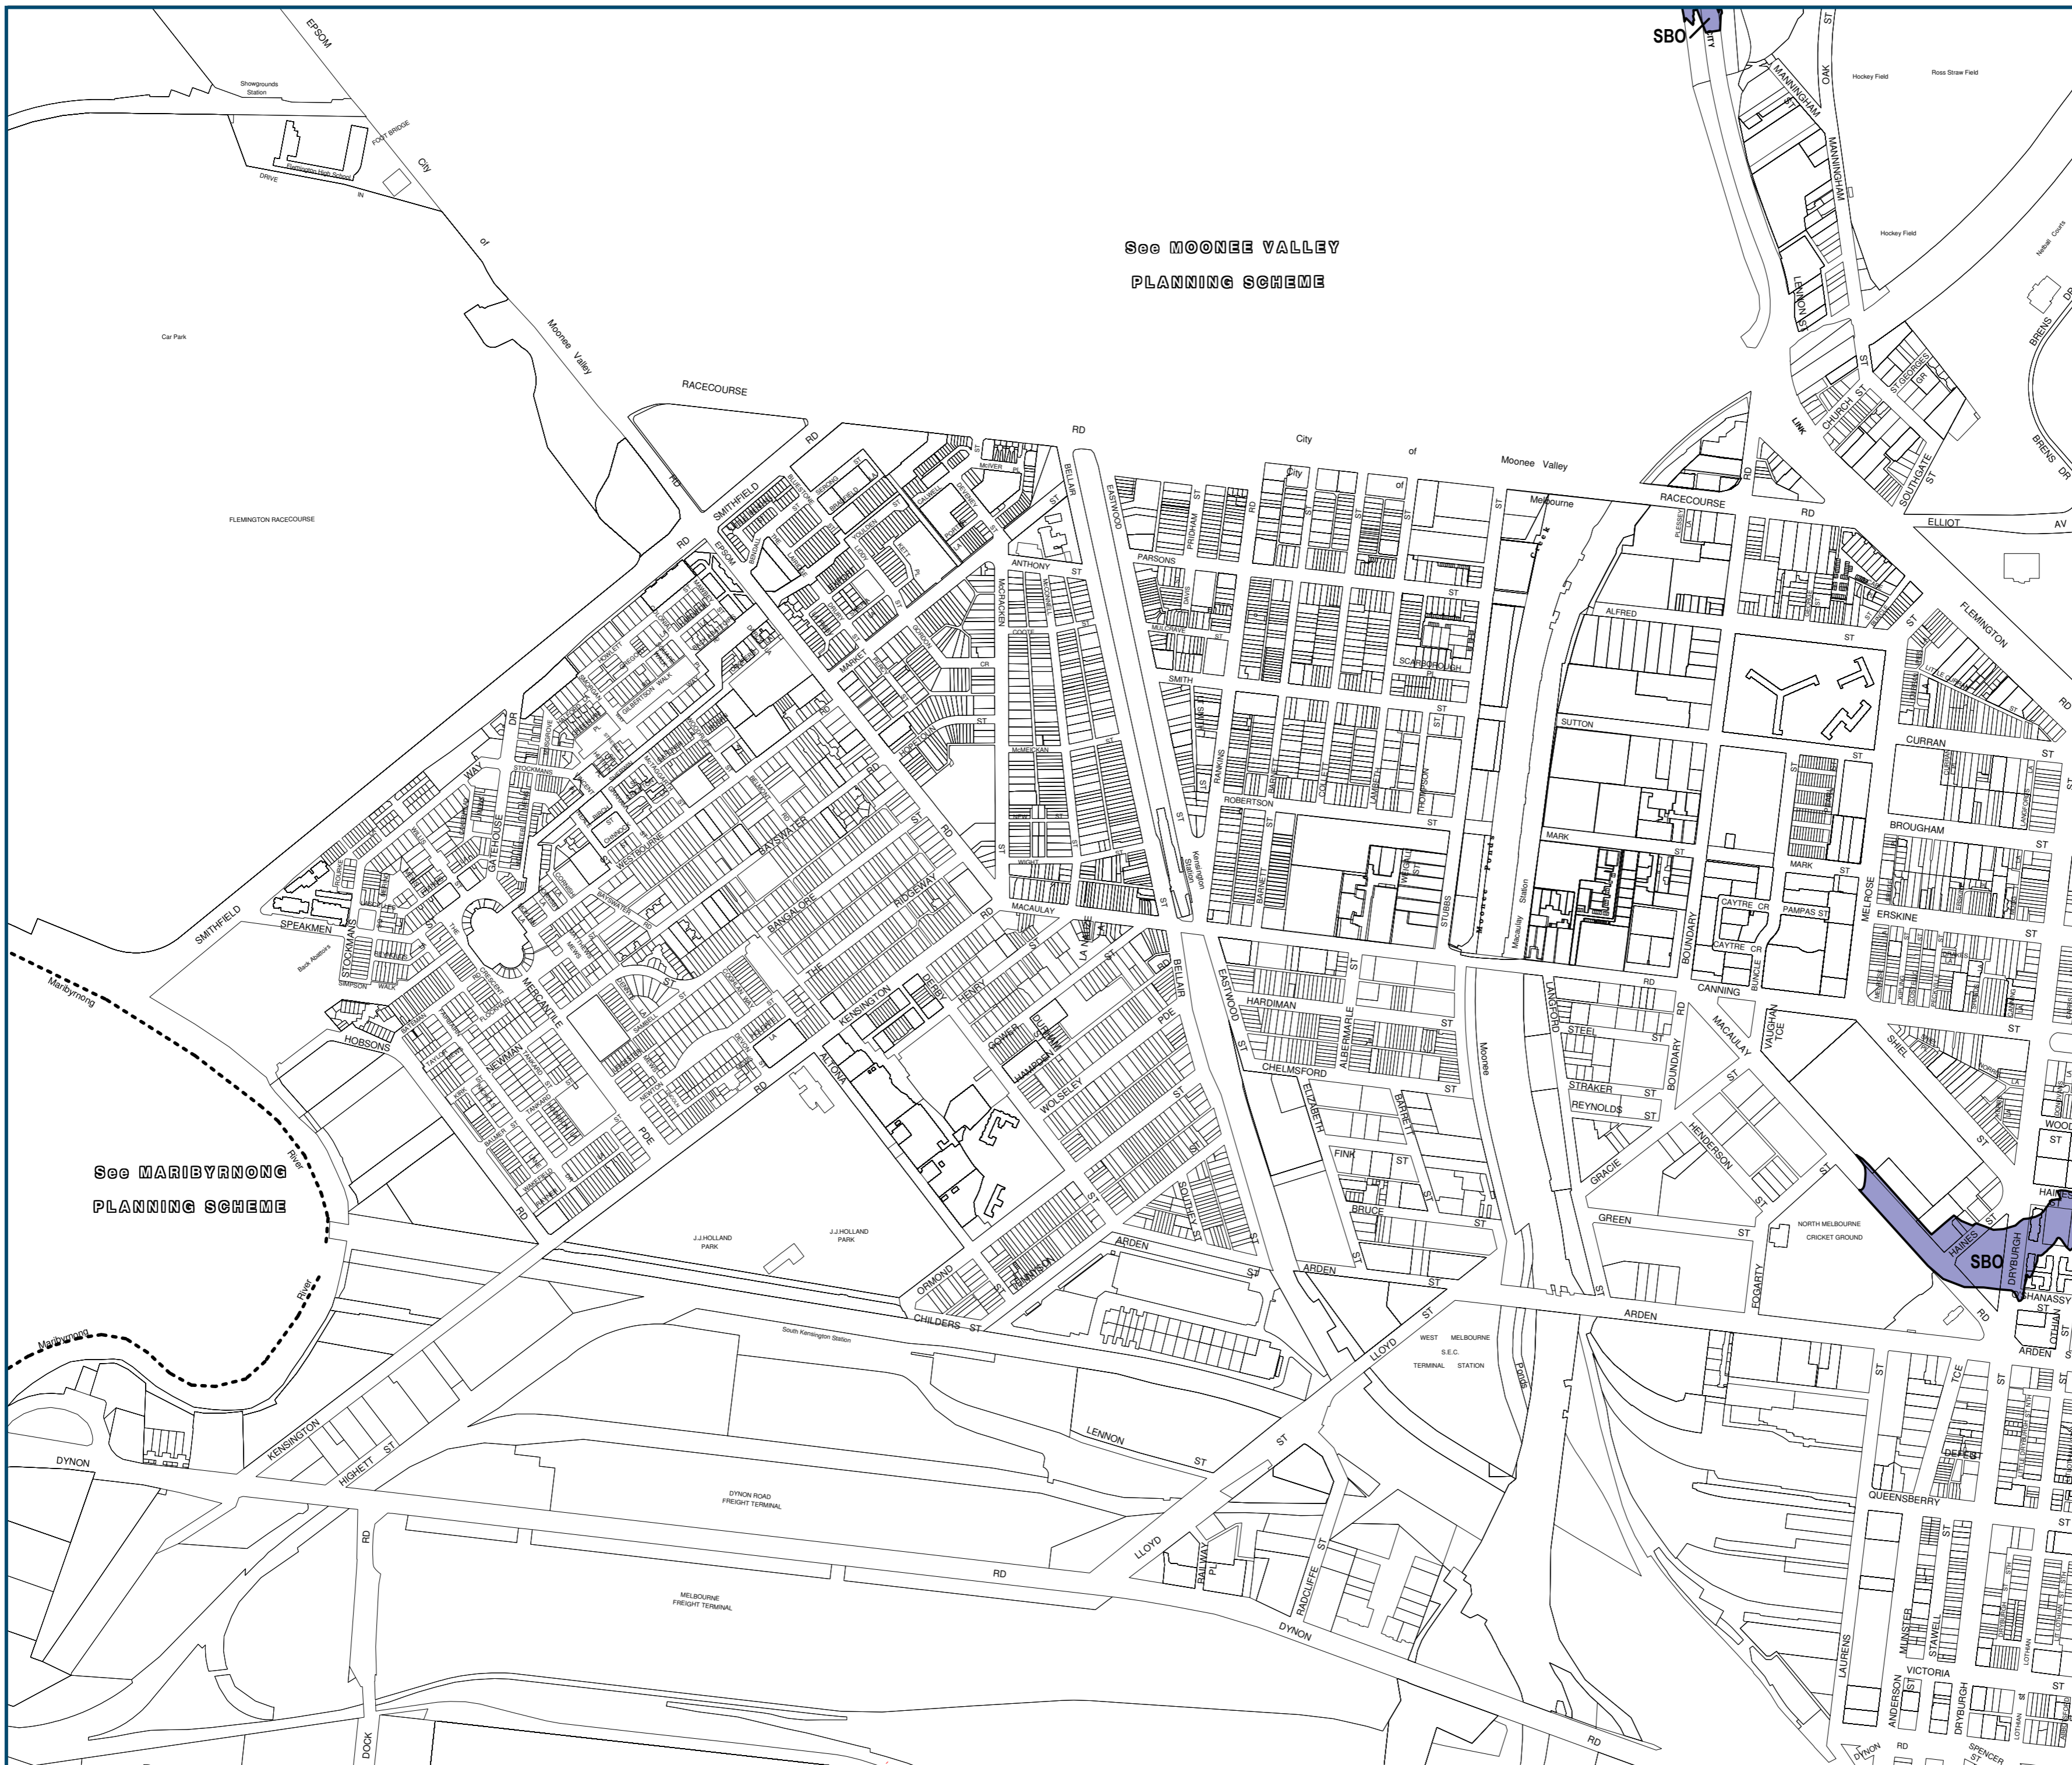

MELBOURNE PLANNING SCHEME - LOCAL PROVISION

See MOONEE VALLEY
PLANNING SCHEME

See MARIBYRNONG
PLANNING SCHEME

SPECIAL BUILDING OVERLAY

Overlays

SBO Special Building Overlay

INDEX TO ADJOINING MAPS

Printed: 6/3/2009

AMENDMENT C134

MAP No 4SBO

* This map should be read in conjunction with additional Planning Overlay Maps (if applicable) as indicated on the INDEX TO MAPS.
* A complete list of zones and other overlays is in the written part of this scheme.