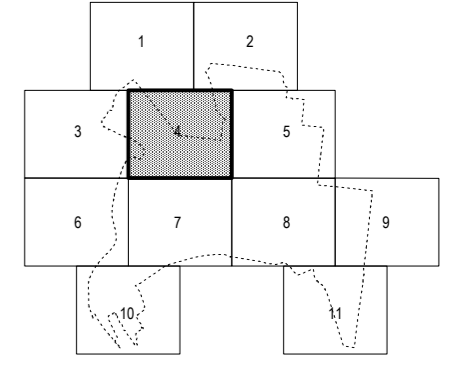

Printed: 6/3/2009

AMENDMENT C134

MAP No 4SBO

* This map should be read in conjunction with additional Planning Overlay Maps (if applicable) as indicated on the INDEX TO MAPS.
* A complete list of zones and other overlays is in the written part of this scheme.