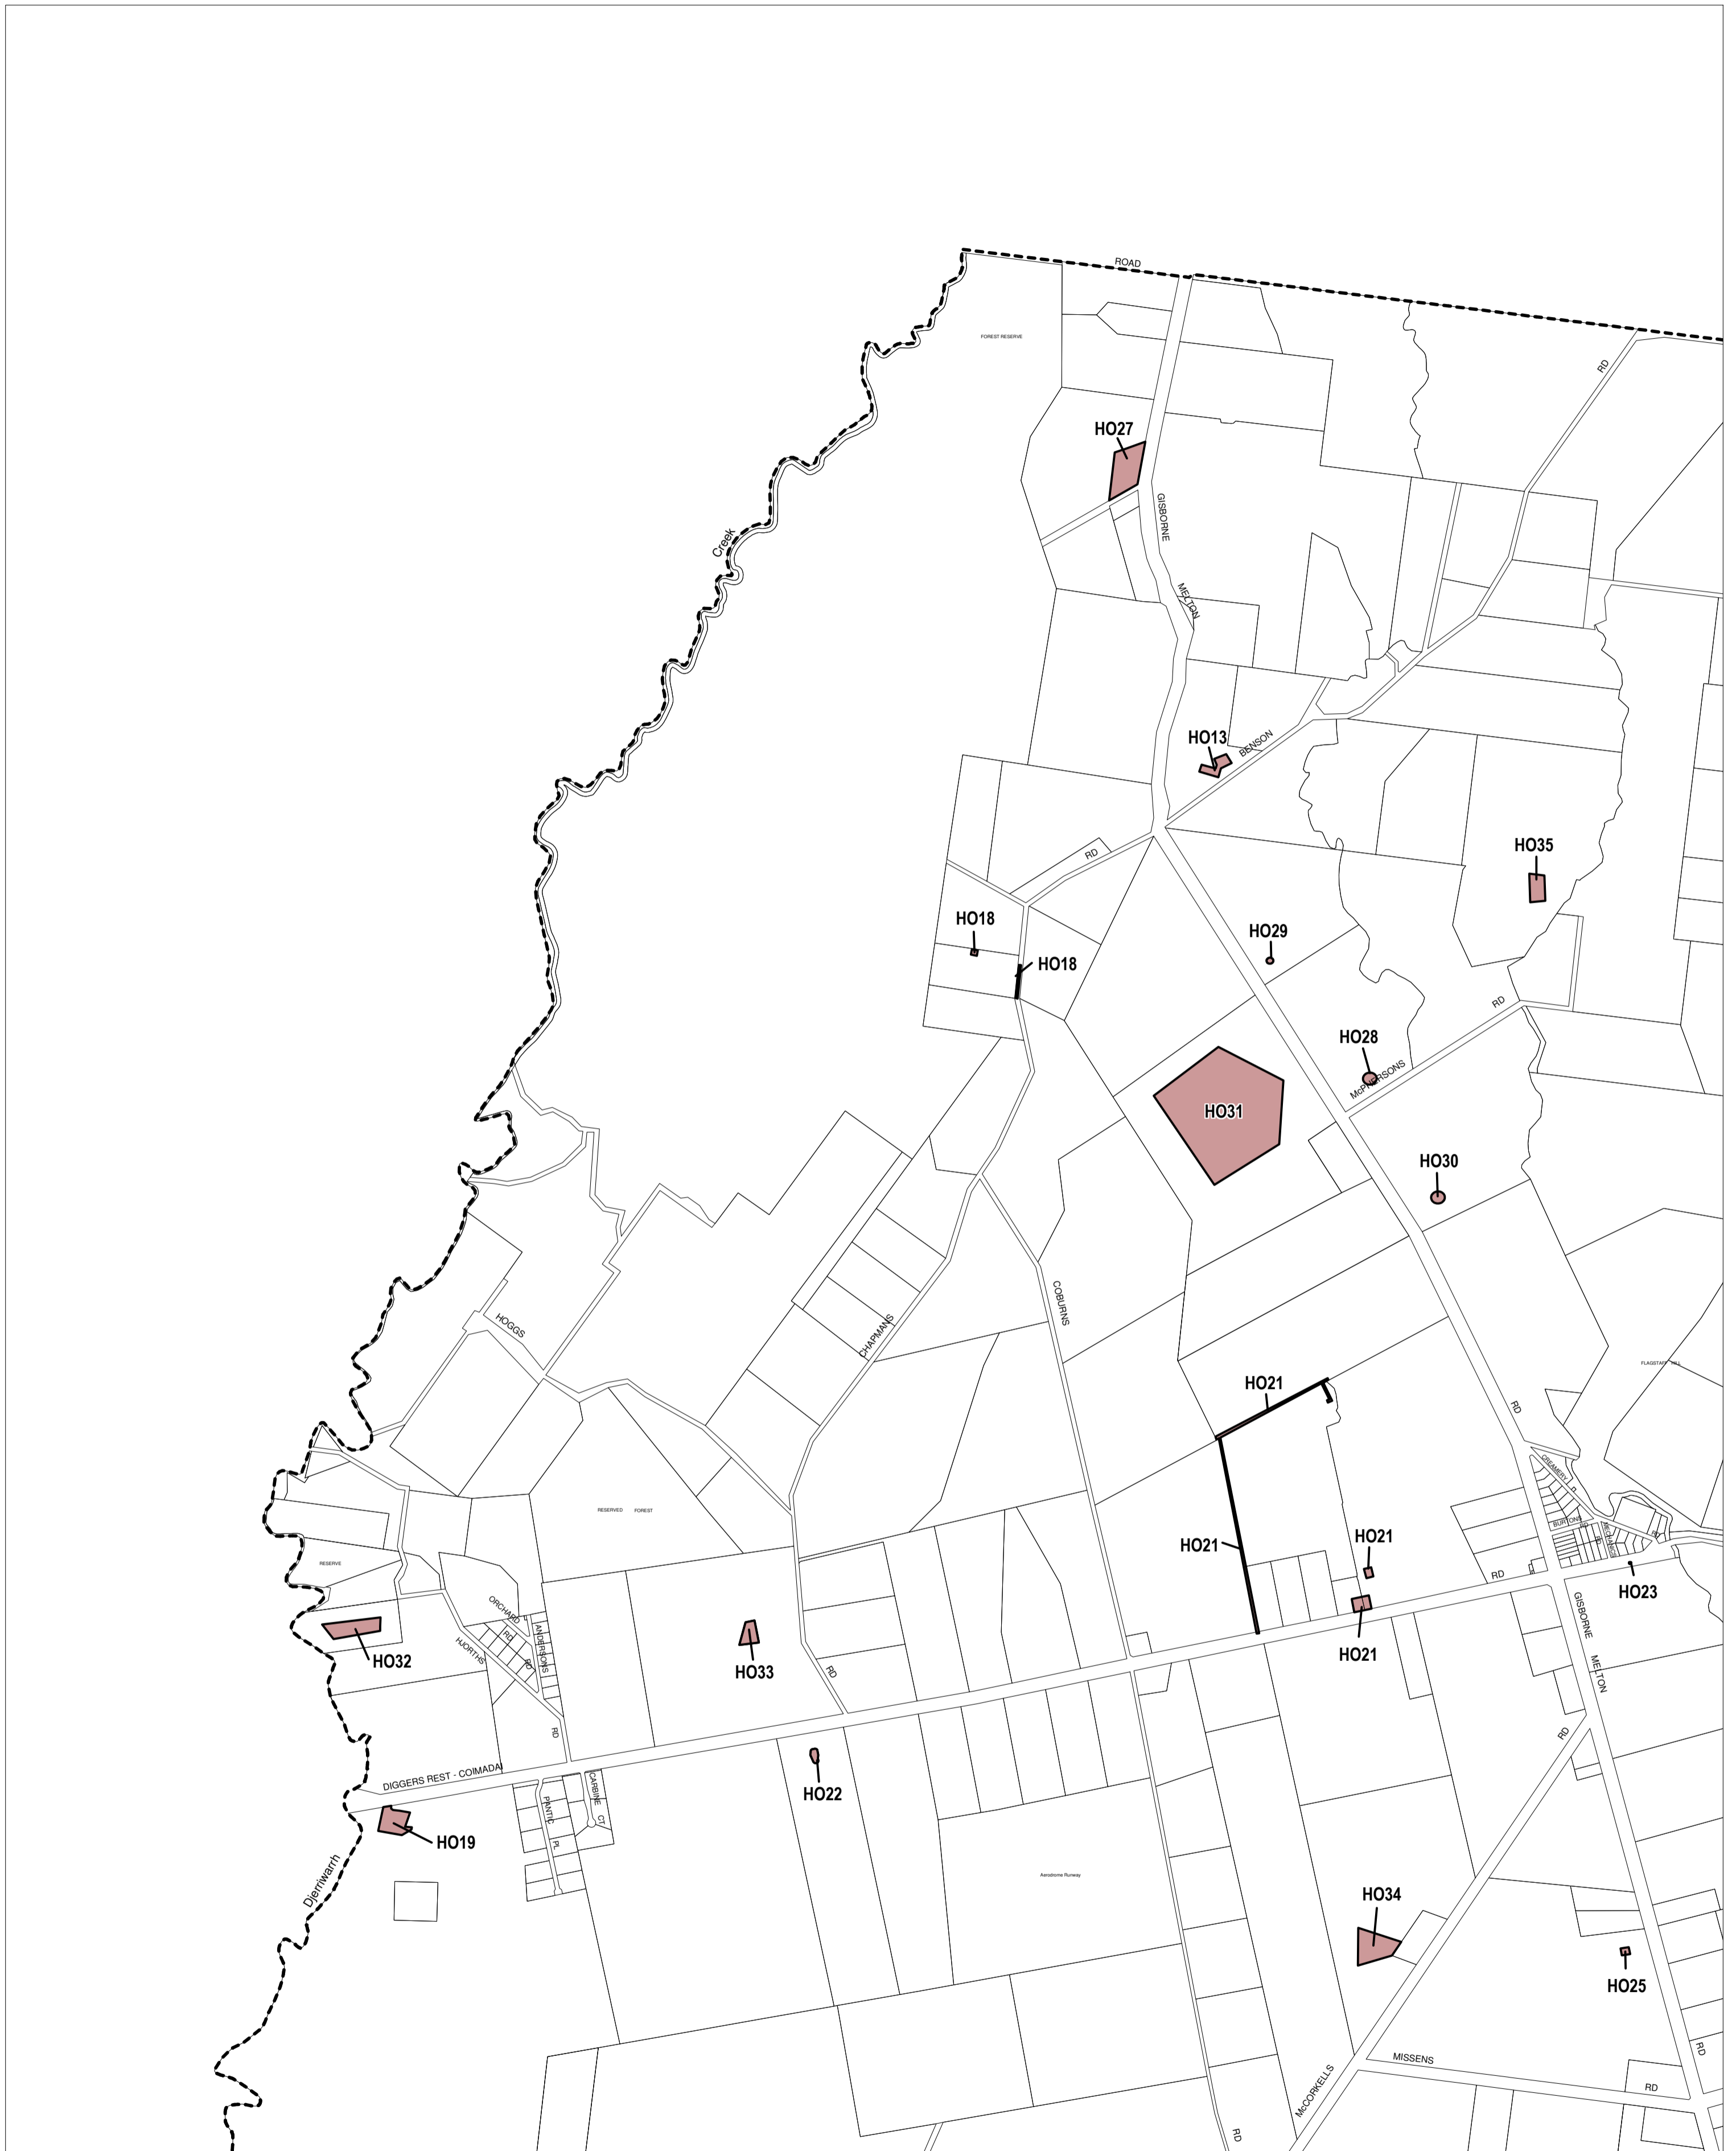

MELTON PLANNING SCHEME - LOCAL PROVISION

Overlays

HO Heritage Overlay

AUSTRALIAN MAP GRID ZONE 55

Printed: 25/8/2010

AMENDMENT C71