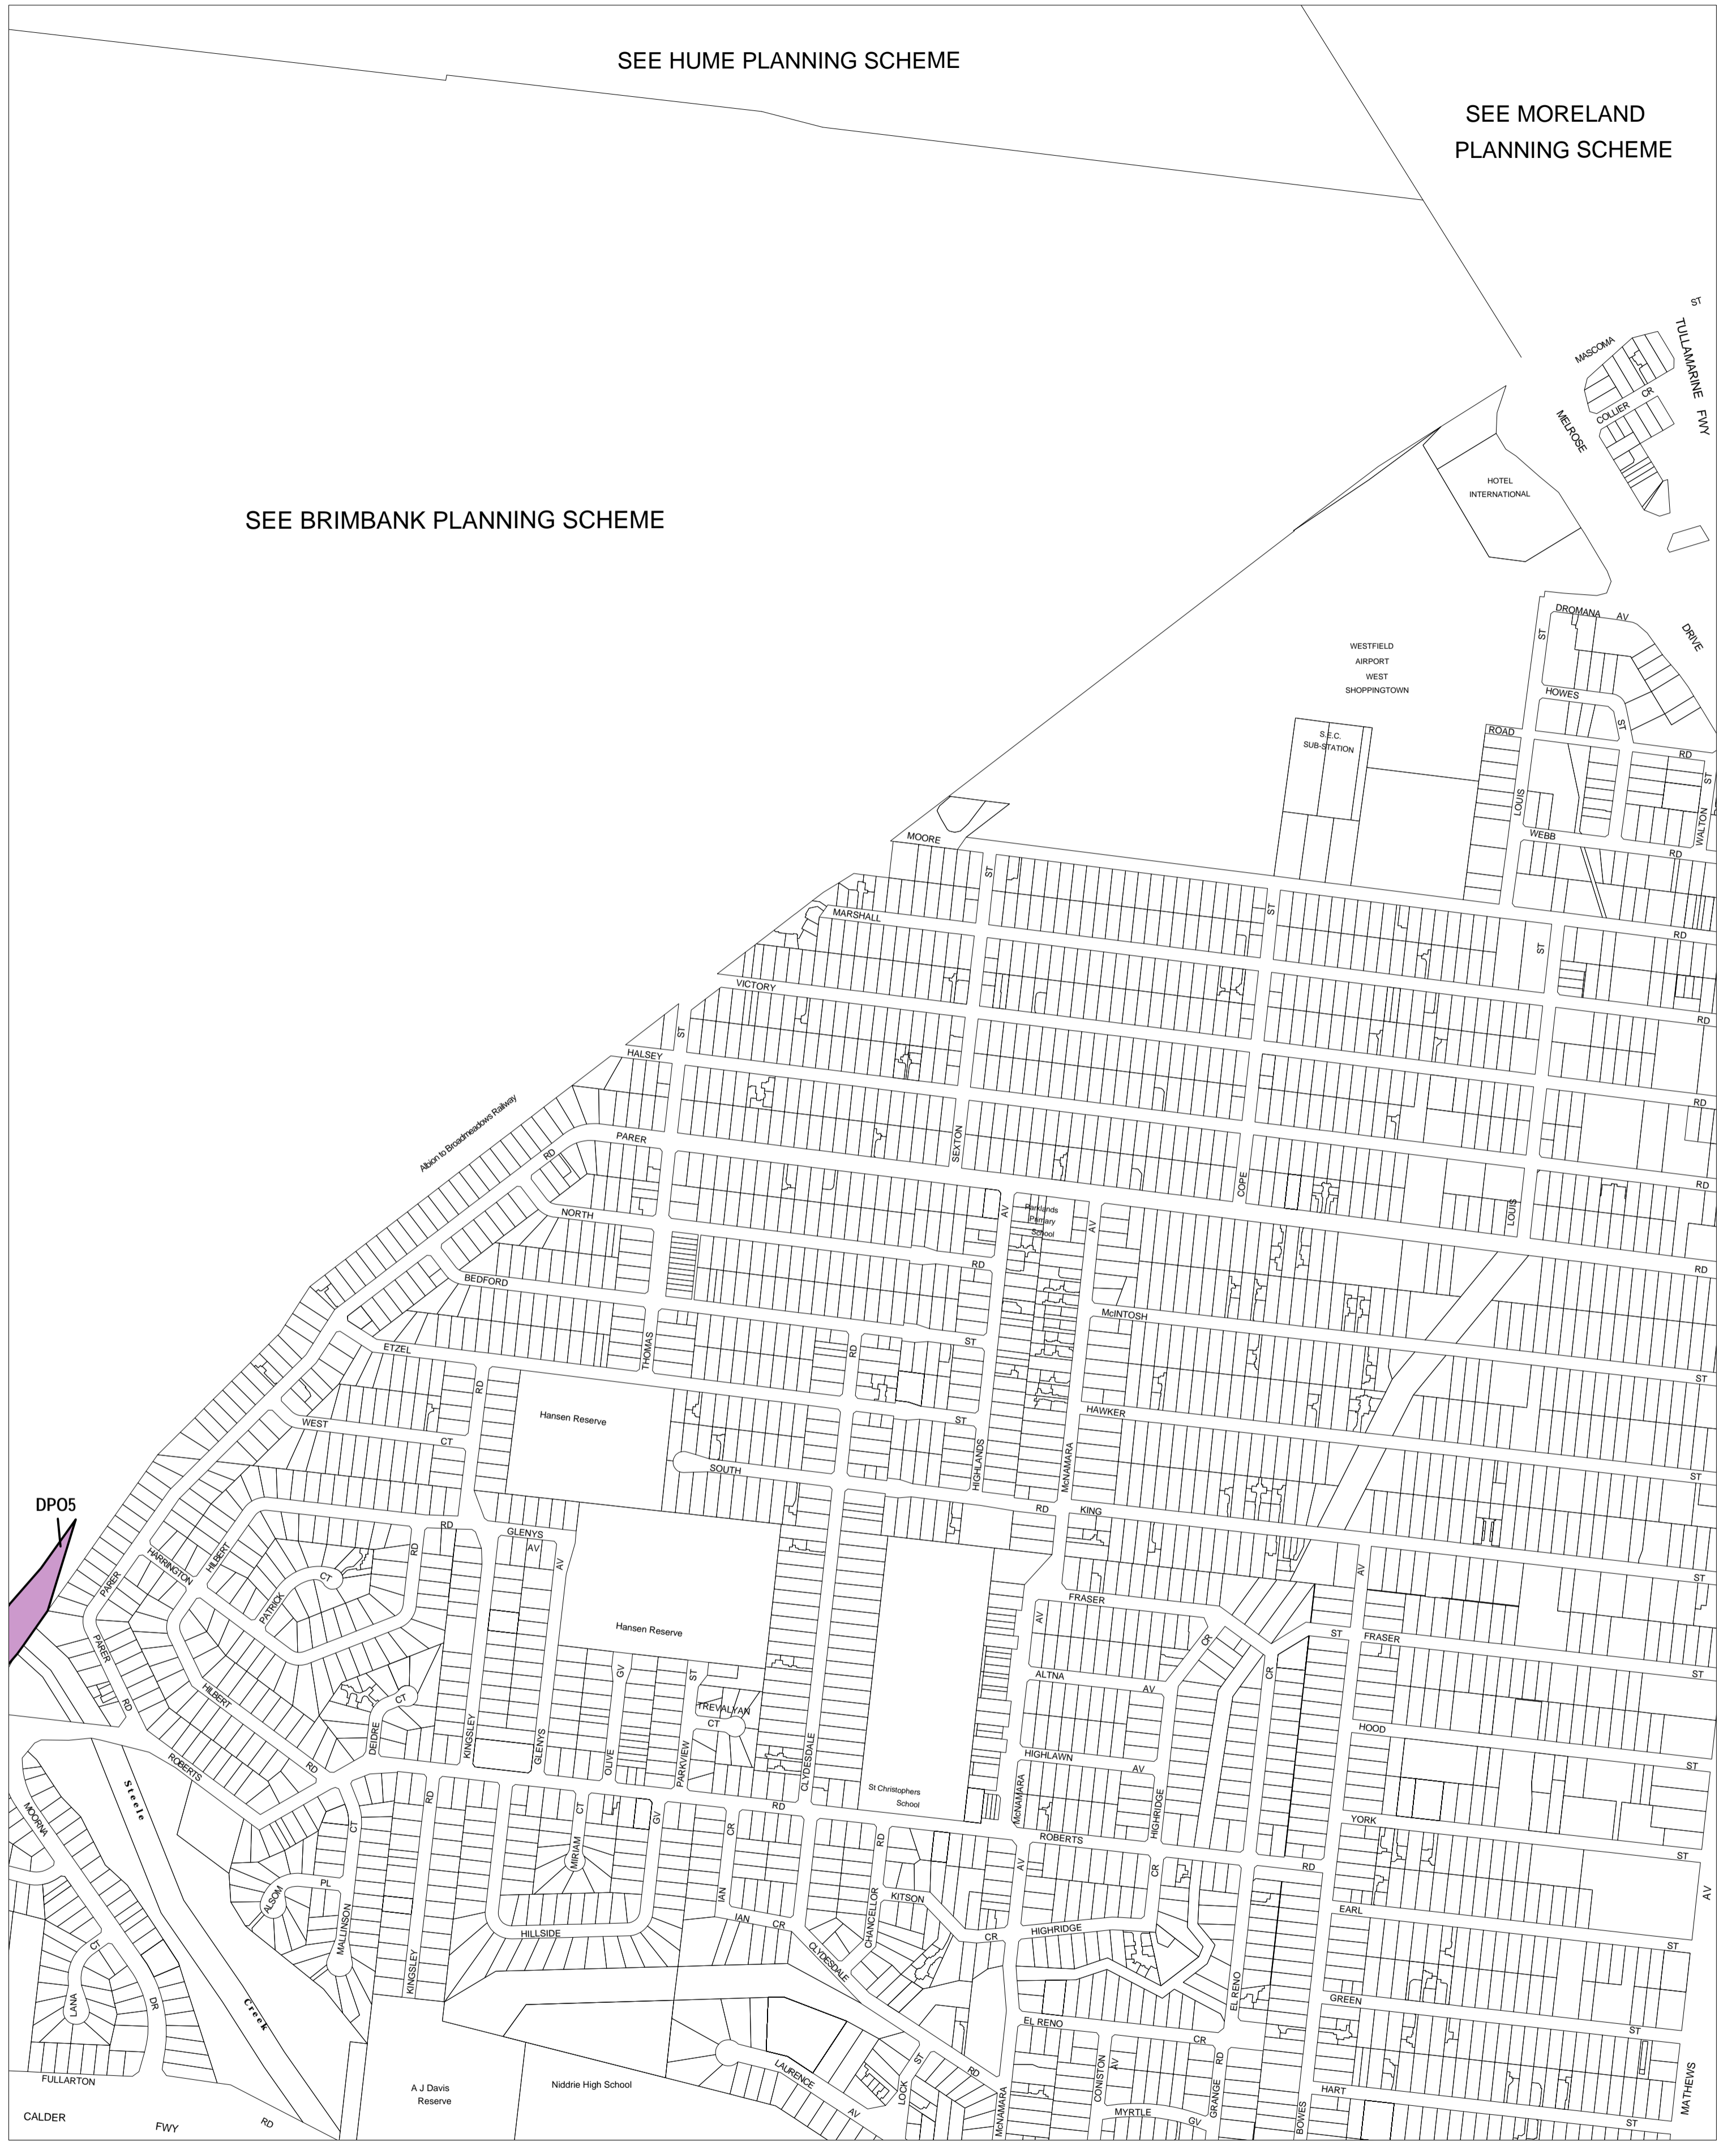

MOONEE VALLEY PLANNING SCHEME - LOCAL PROVISION

SEE HUME PLANNING SCHEME

SEE MORELAND
PLANNING SCHEME

SEE BRIMBANK PLANNING SCHEME

DPO5

Overlays

- DPO5 Development Plan Overlay - Schedule 5

100 0 100 200 300 400 500 m

AUSTRALIAN MAP GRID ZONE 55

INDEX TO ADJOINING METRIC SERIES MAP

1	2	3	4
5	6	7	8
9	10	11	12
13	14	15	16

Printed: 4/6/2007

AMENDMENT C19