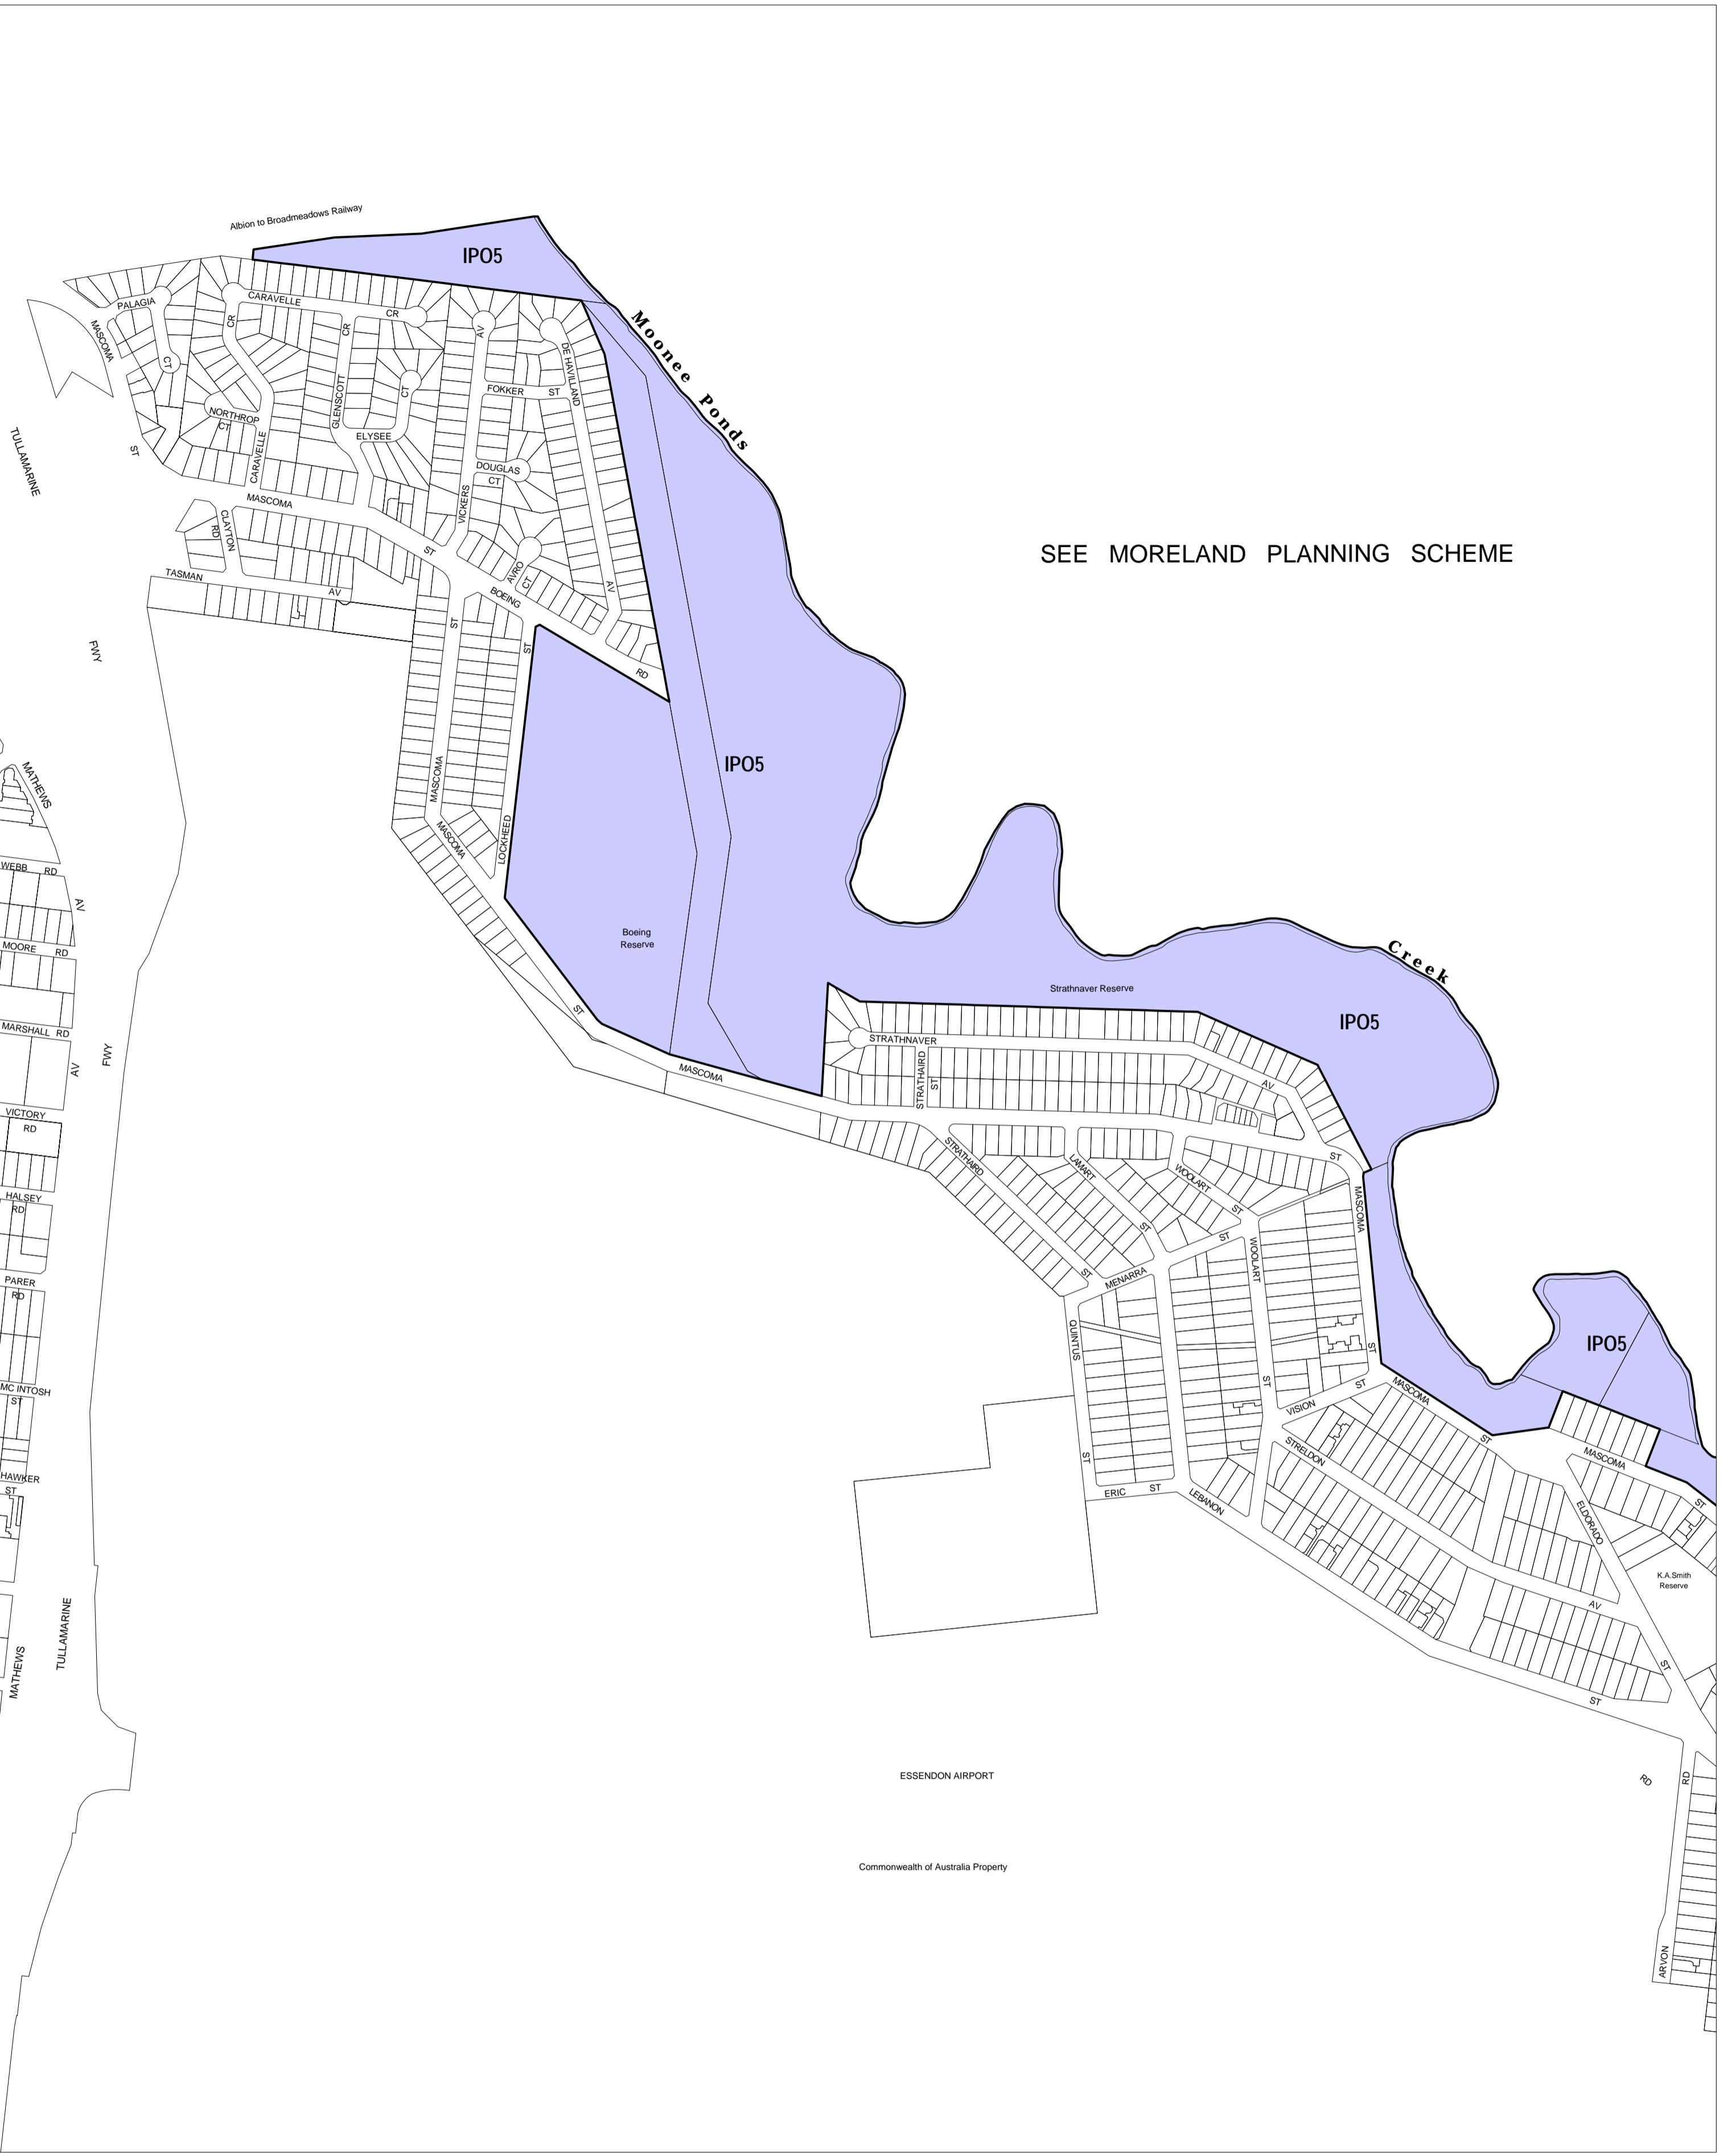

MOONEE VALLEY PLANNING SCHEME - LOCAL PROVISION

SEE MORELAND PLANNING SCHEME

Overlays

- Incorporated Plan Overlay - Schedule 5

Printed: 1/6/2007

AMENDMENT C67