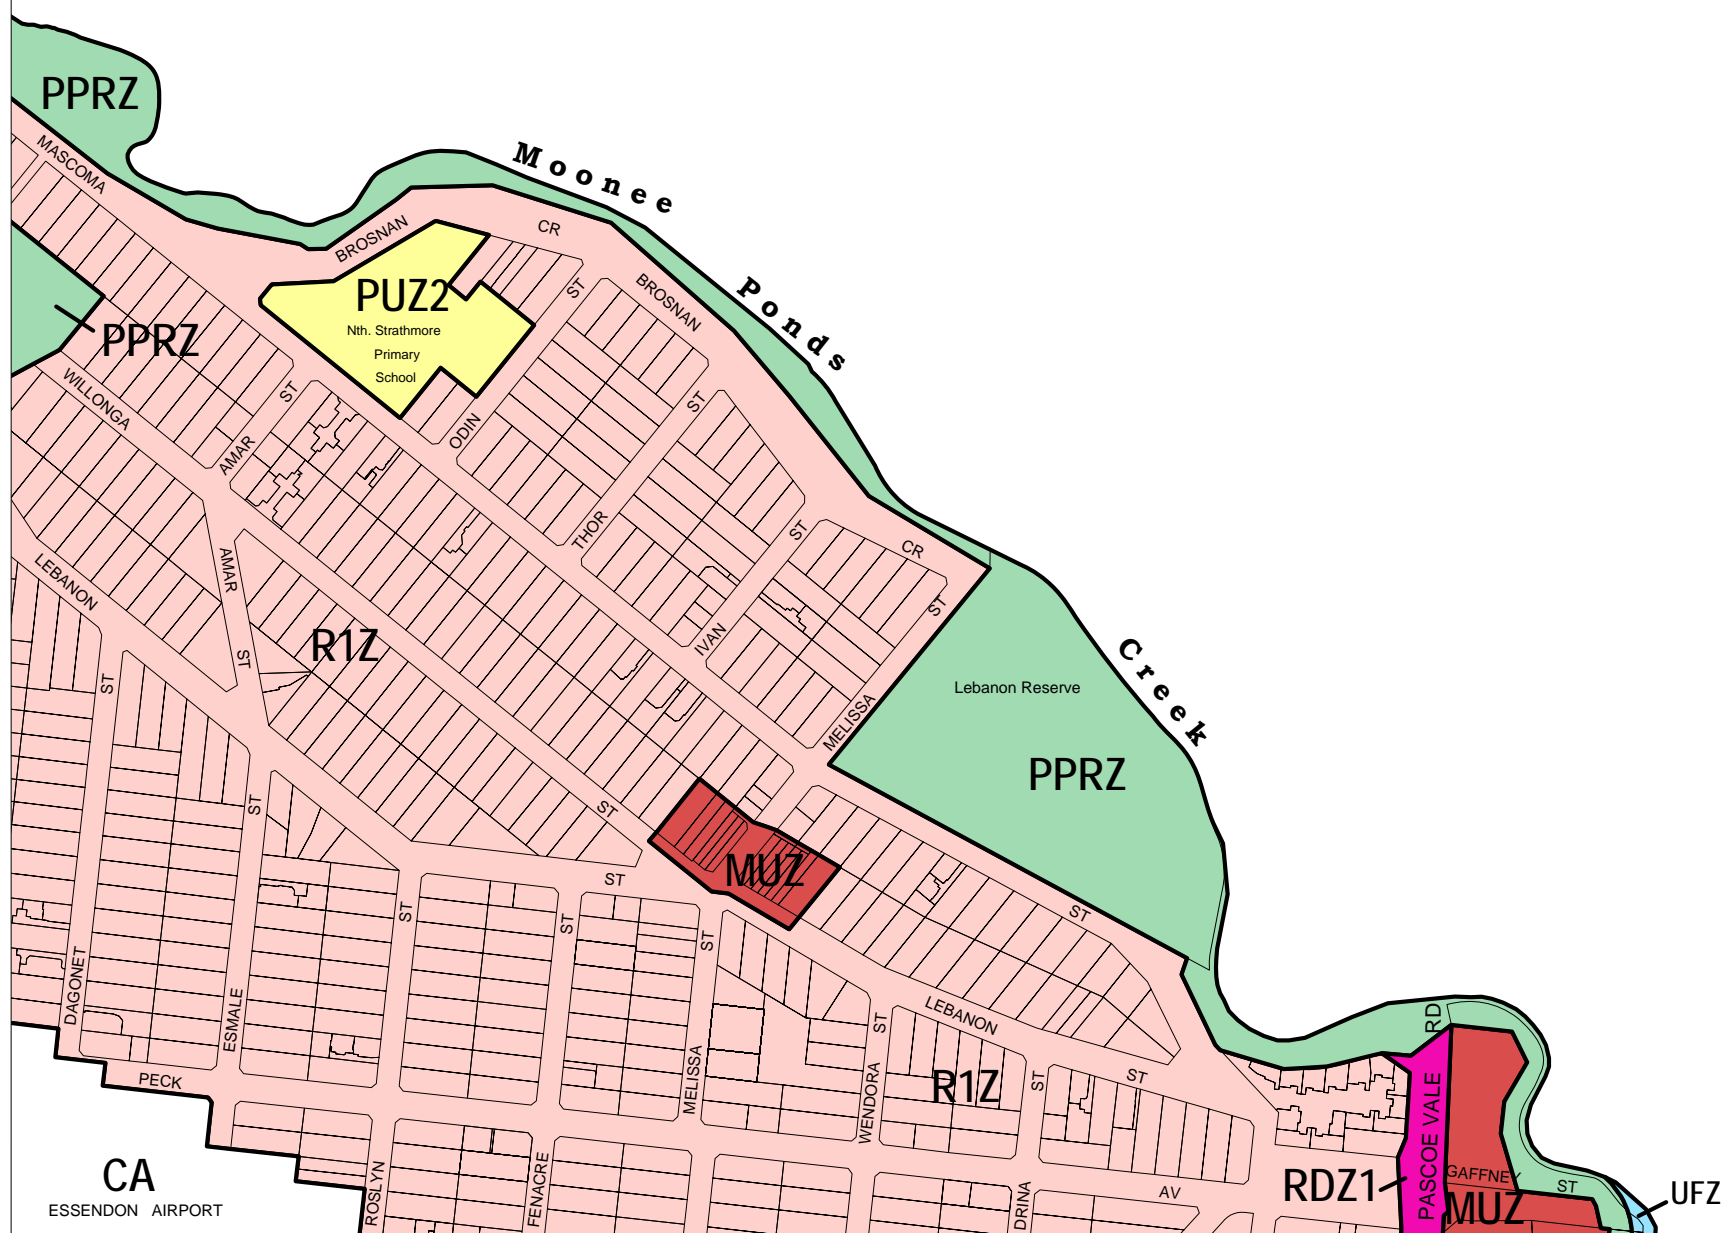

MOONEE VALLEY PLANNING SCHEME - LOCAL PROVISION

SEE MORELAND PLANNING SCHEME