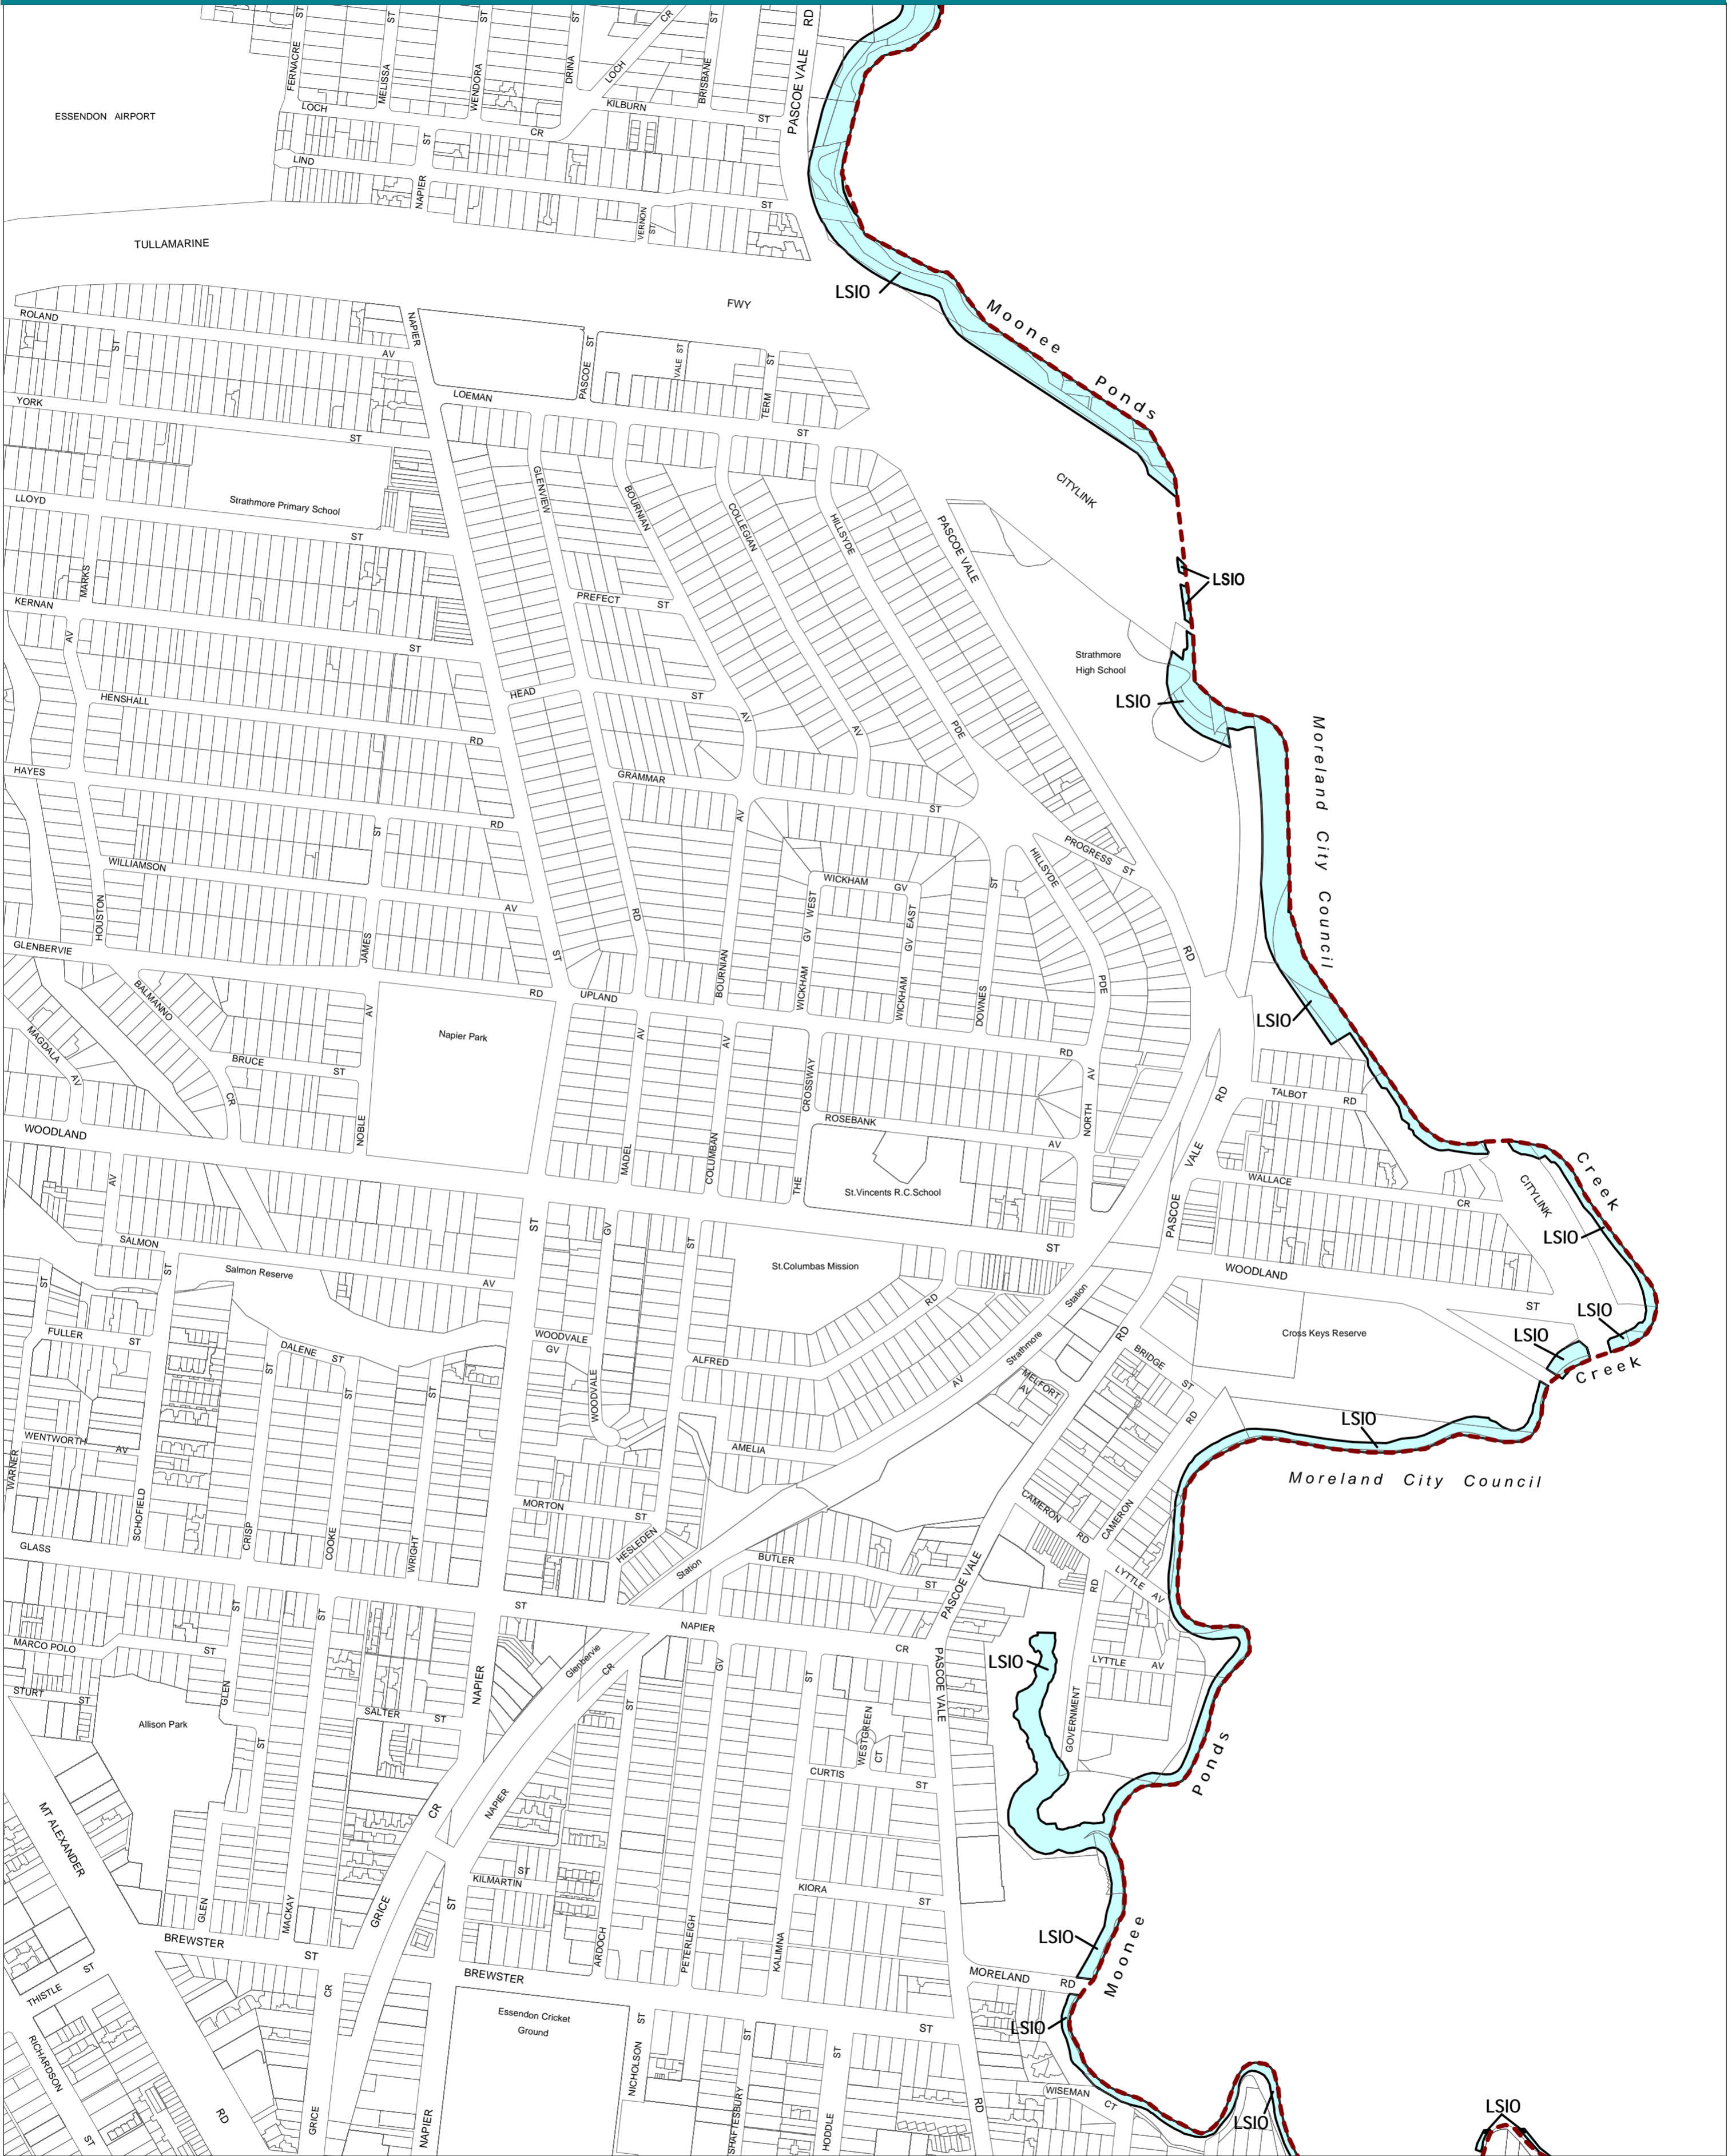

MOONEE VALLEY PLANNING SCHEME - LOCAL PROVISION

Overlays
Land Subject To Inundation Overlay

AUSTRALIAN MAP GRID ZONE 55

PREPARED BY: Planning Mapping Services

Environment, Land, Water and Planning

Printed: 29/7/2016

AMENDMENT C151