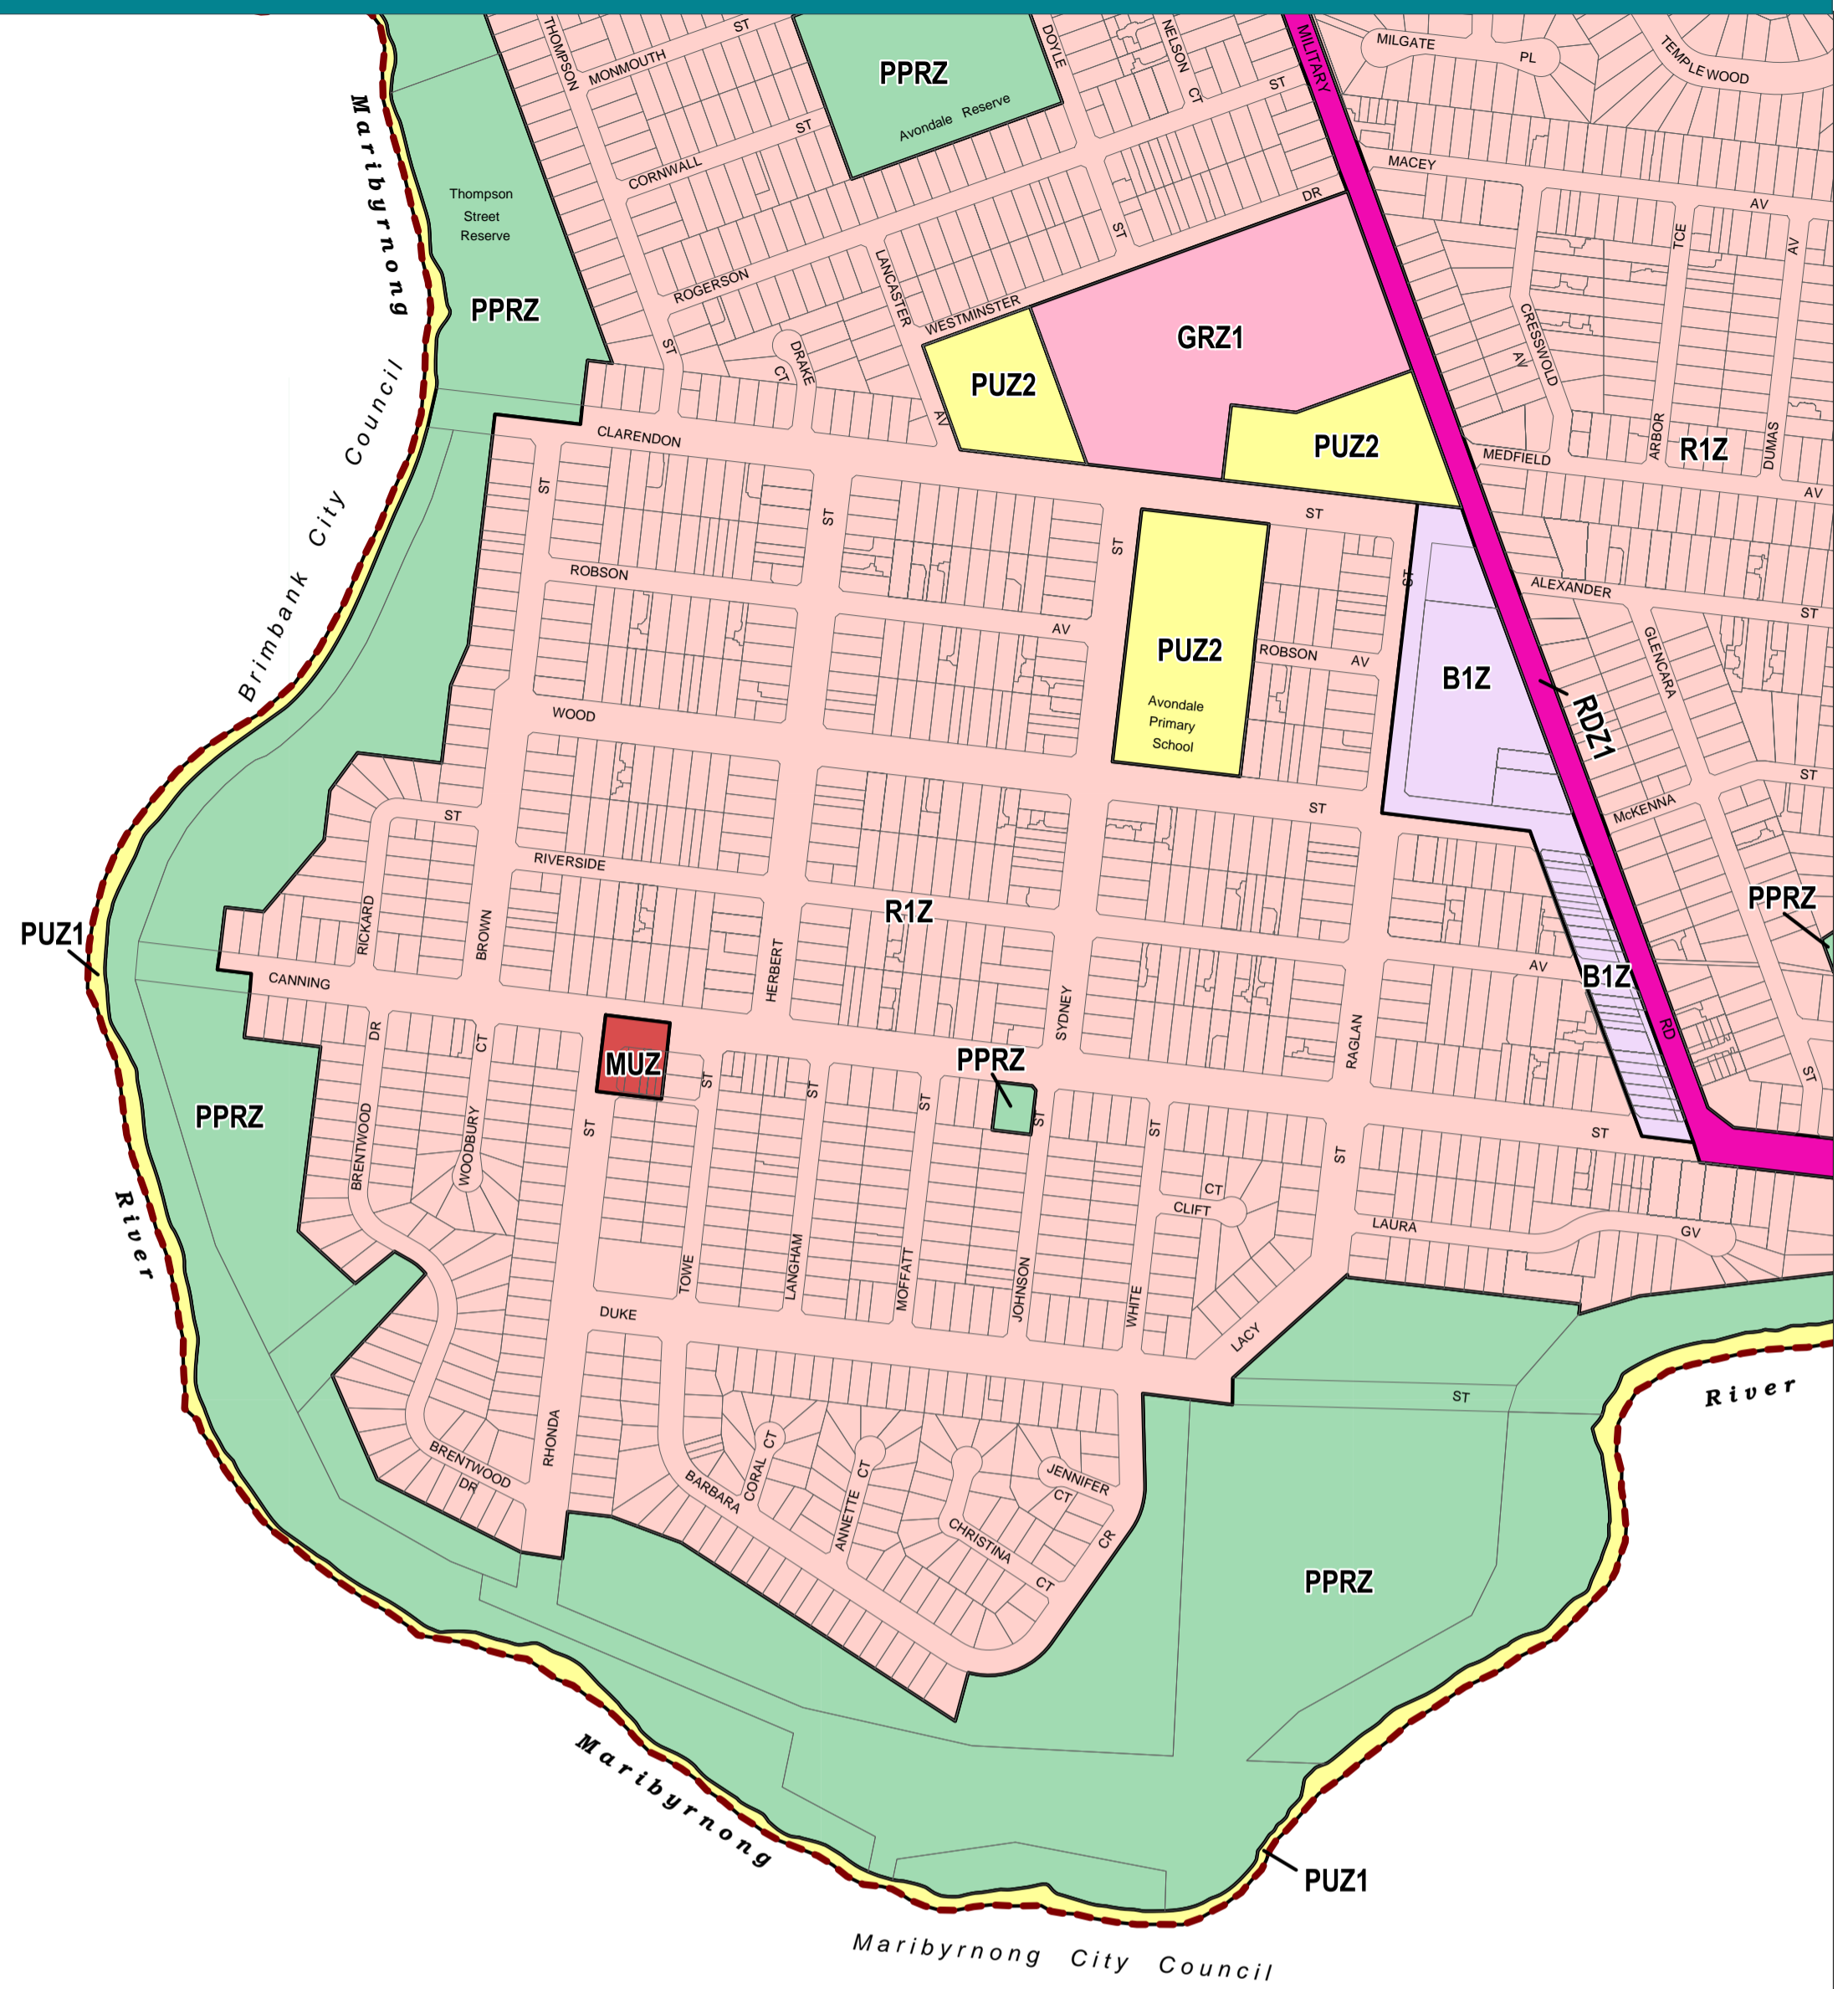

MOONEE VALLEY PLANNING SCHEME - LOCAL PROVISION

1. **Commercial**
2. B1Z Commercial 1 Zone
3. **Public Land**
4. PPRZ Public Park And Recreation Zone
   - PUZ2 Public Use Zone - Education
   - PUZ1 Public Use Zone - Service And Utility
5. **Road**
6. RDZ1 Road Zone - Category 1
7. **Residential**
8. R1Z General Residential Zone
   - GRZ1 General Residential Zone - Schedule 1
   - MUZ Mixed Use Zone

AUSTRALIAN MAP GRID ZONE 55

PREPARED BY: Planning Mapping Services

Environment, Land, Water and Planning

Printed: 10/6/2016

AMENDMENT C166