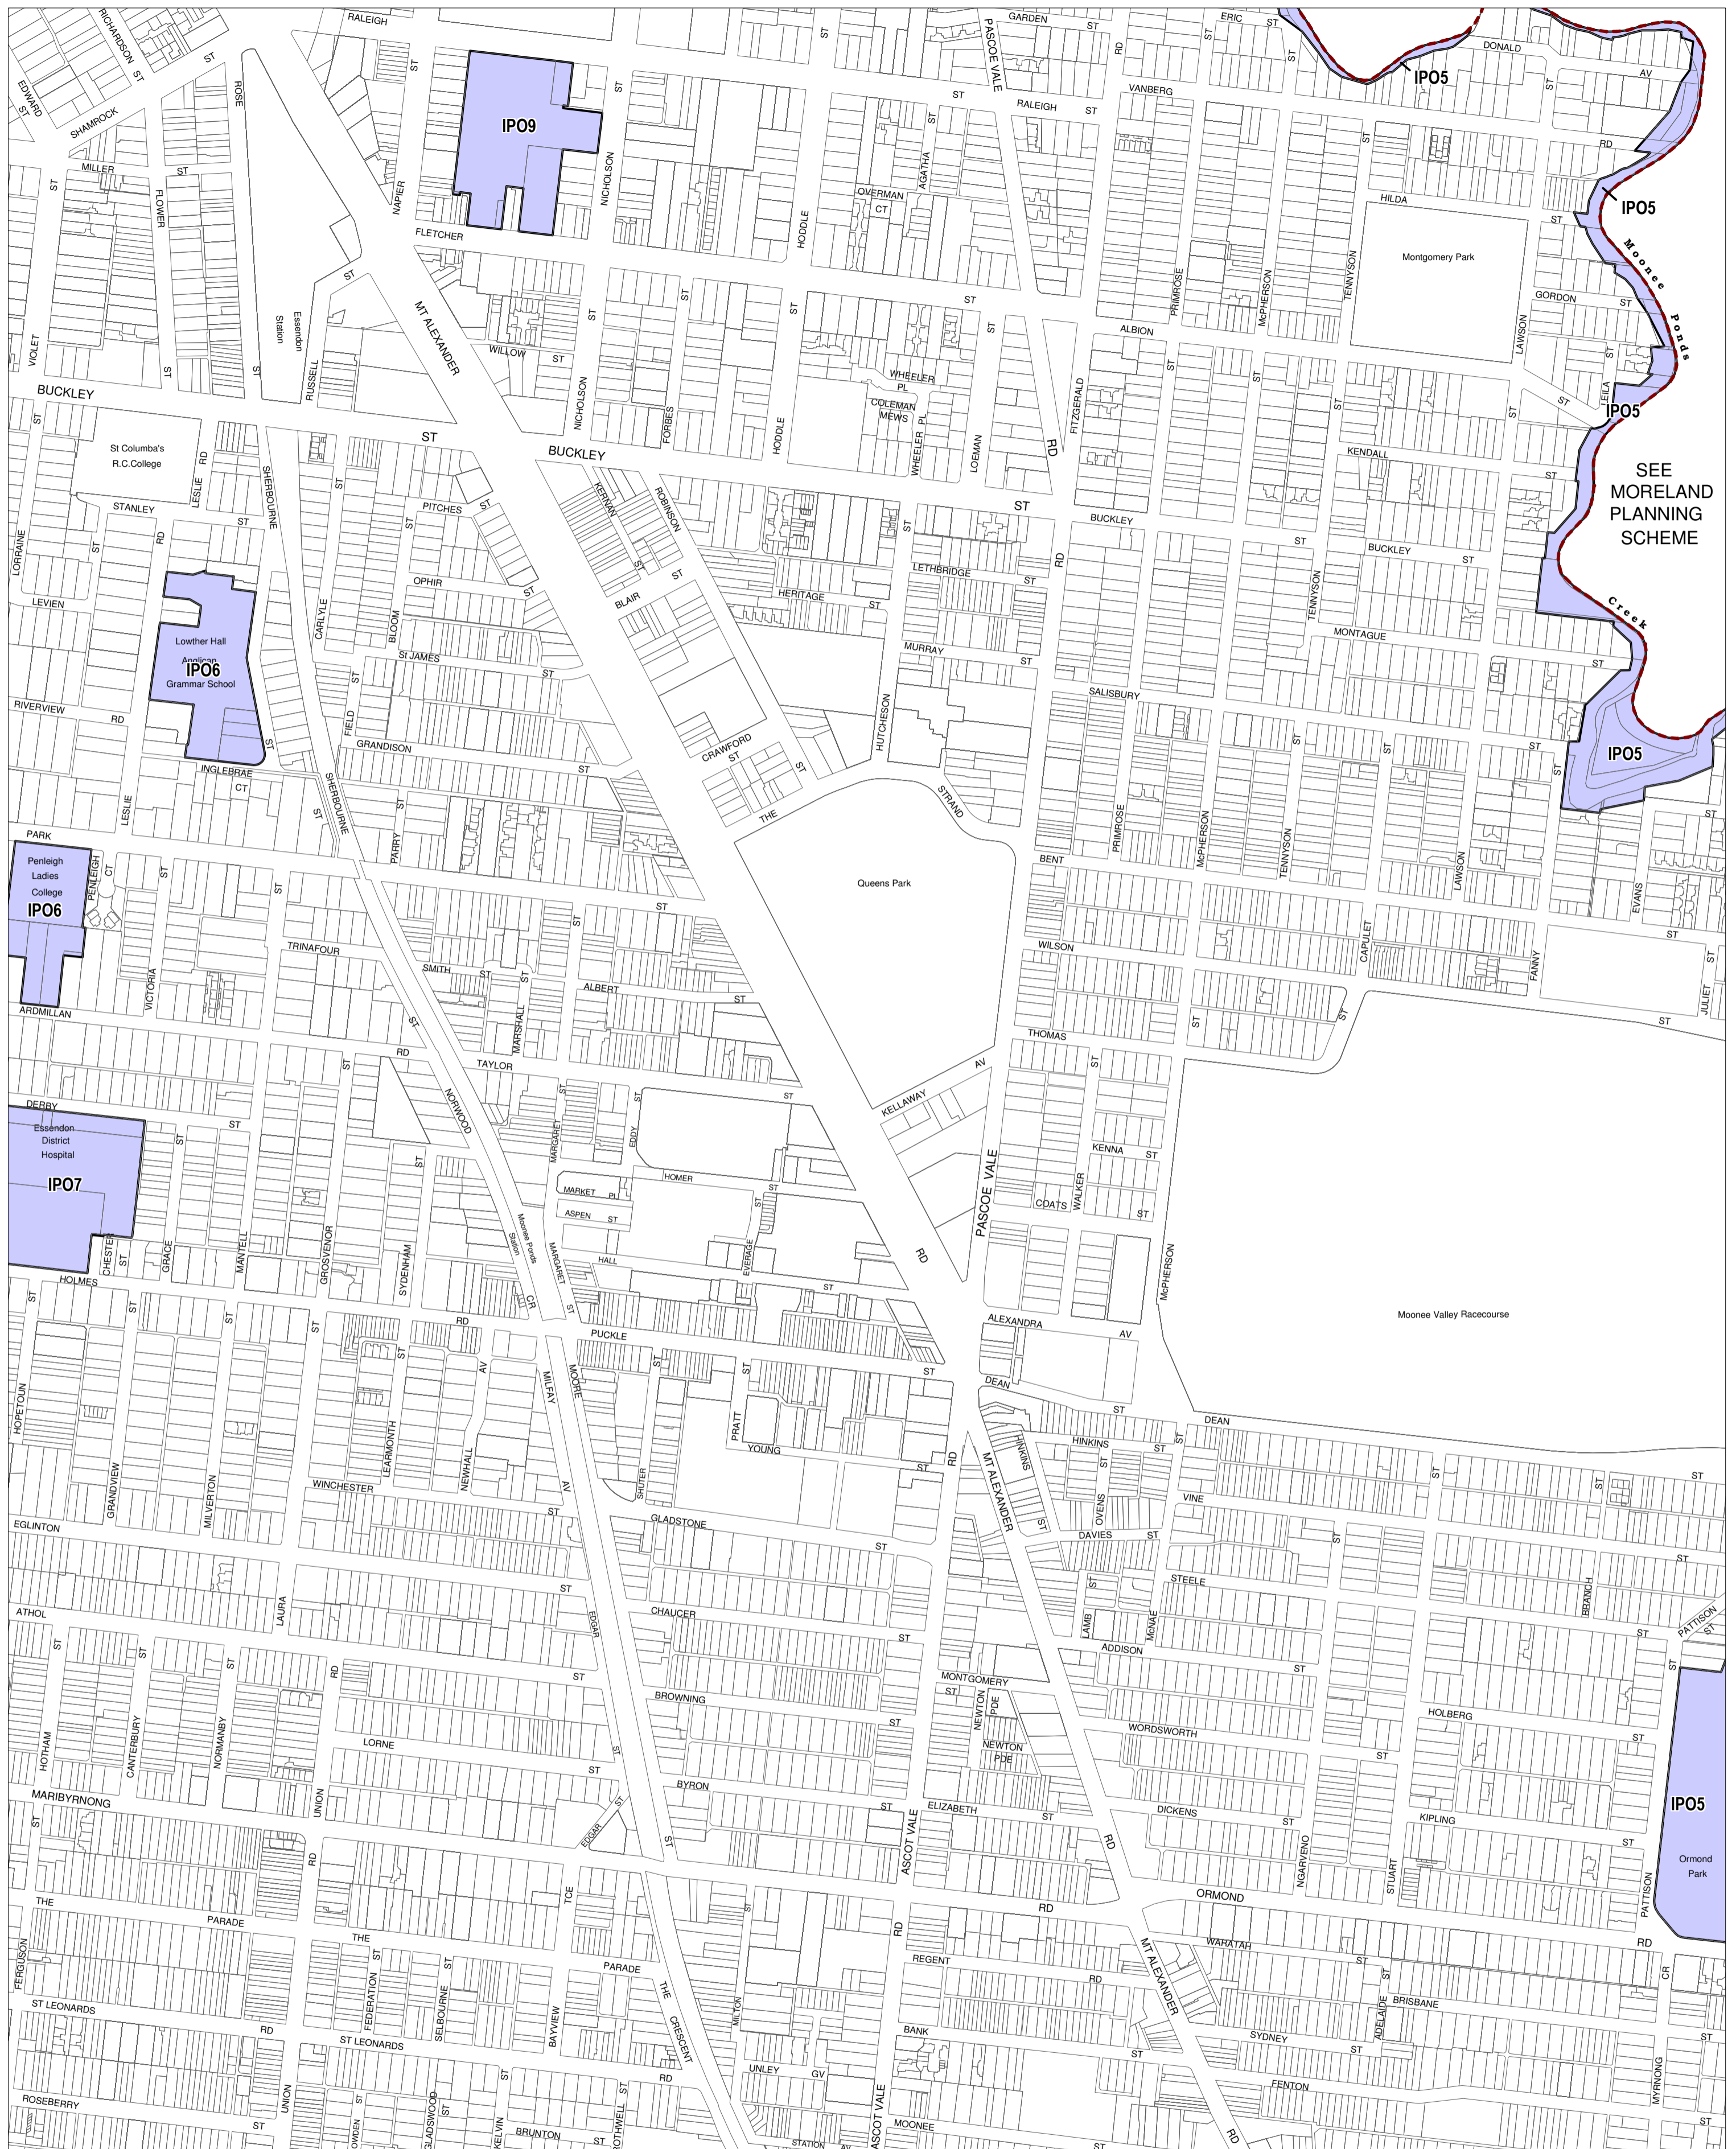

MOONEE VALLEY PLANNING SCHEME - LOCAL PROVISION

SEE MORELAND PLANNING SCHEME

Overlays	Description
IPO5	Incorporated Plan Overlay - Schedule 5
IPO6	Incorporated Plan Overlay - Schedule 6
IPO7	Incorporated Plan Overlay - Schedule 7
IPO9	Incorporated Plan Overlay - Schedule 9