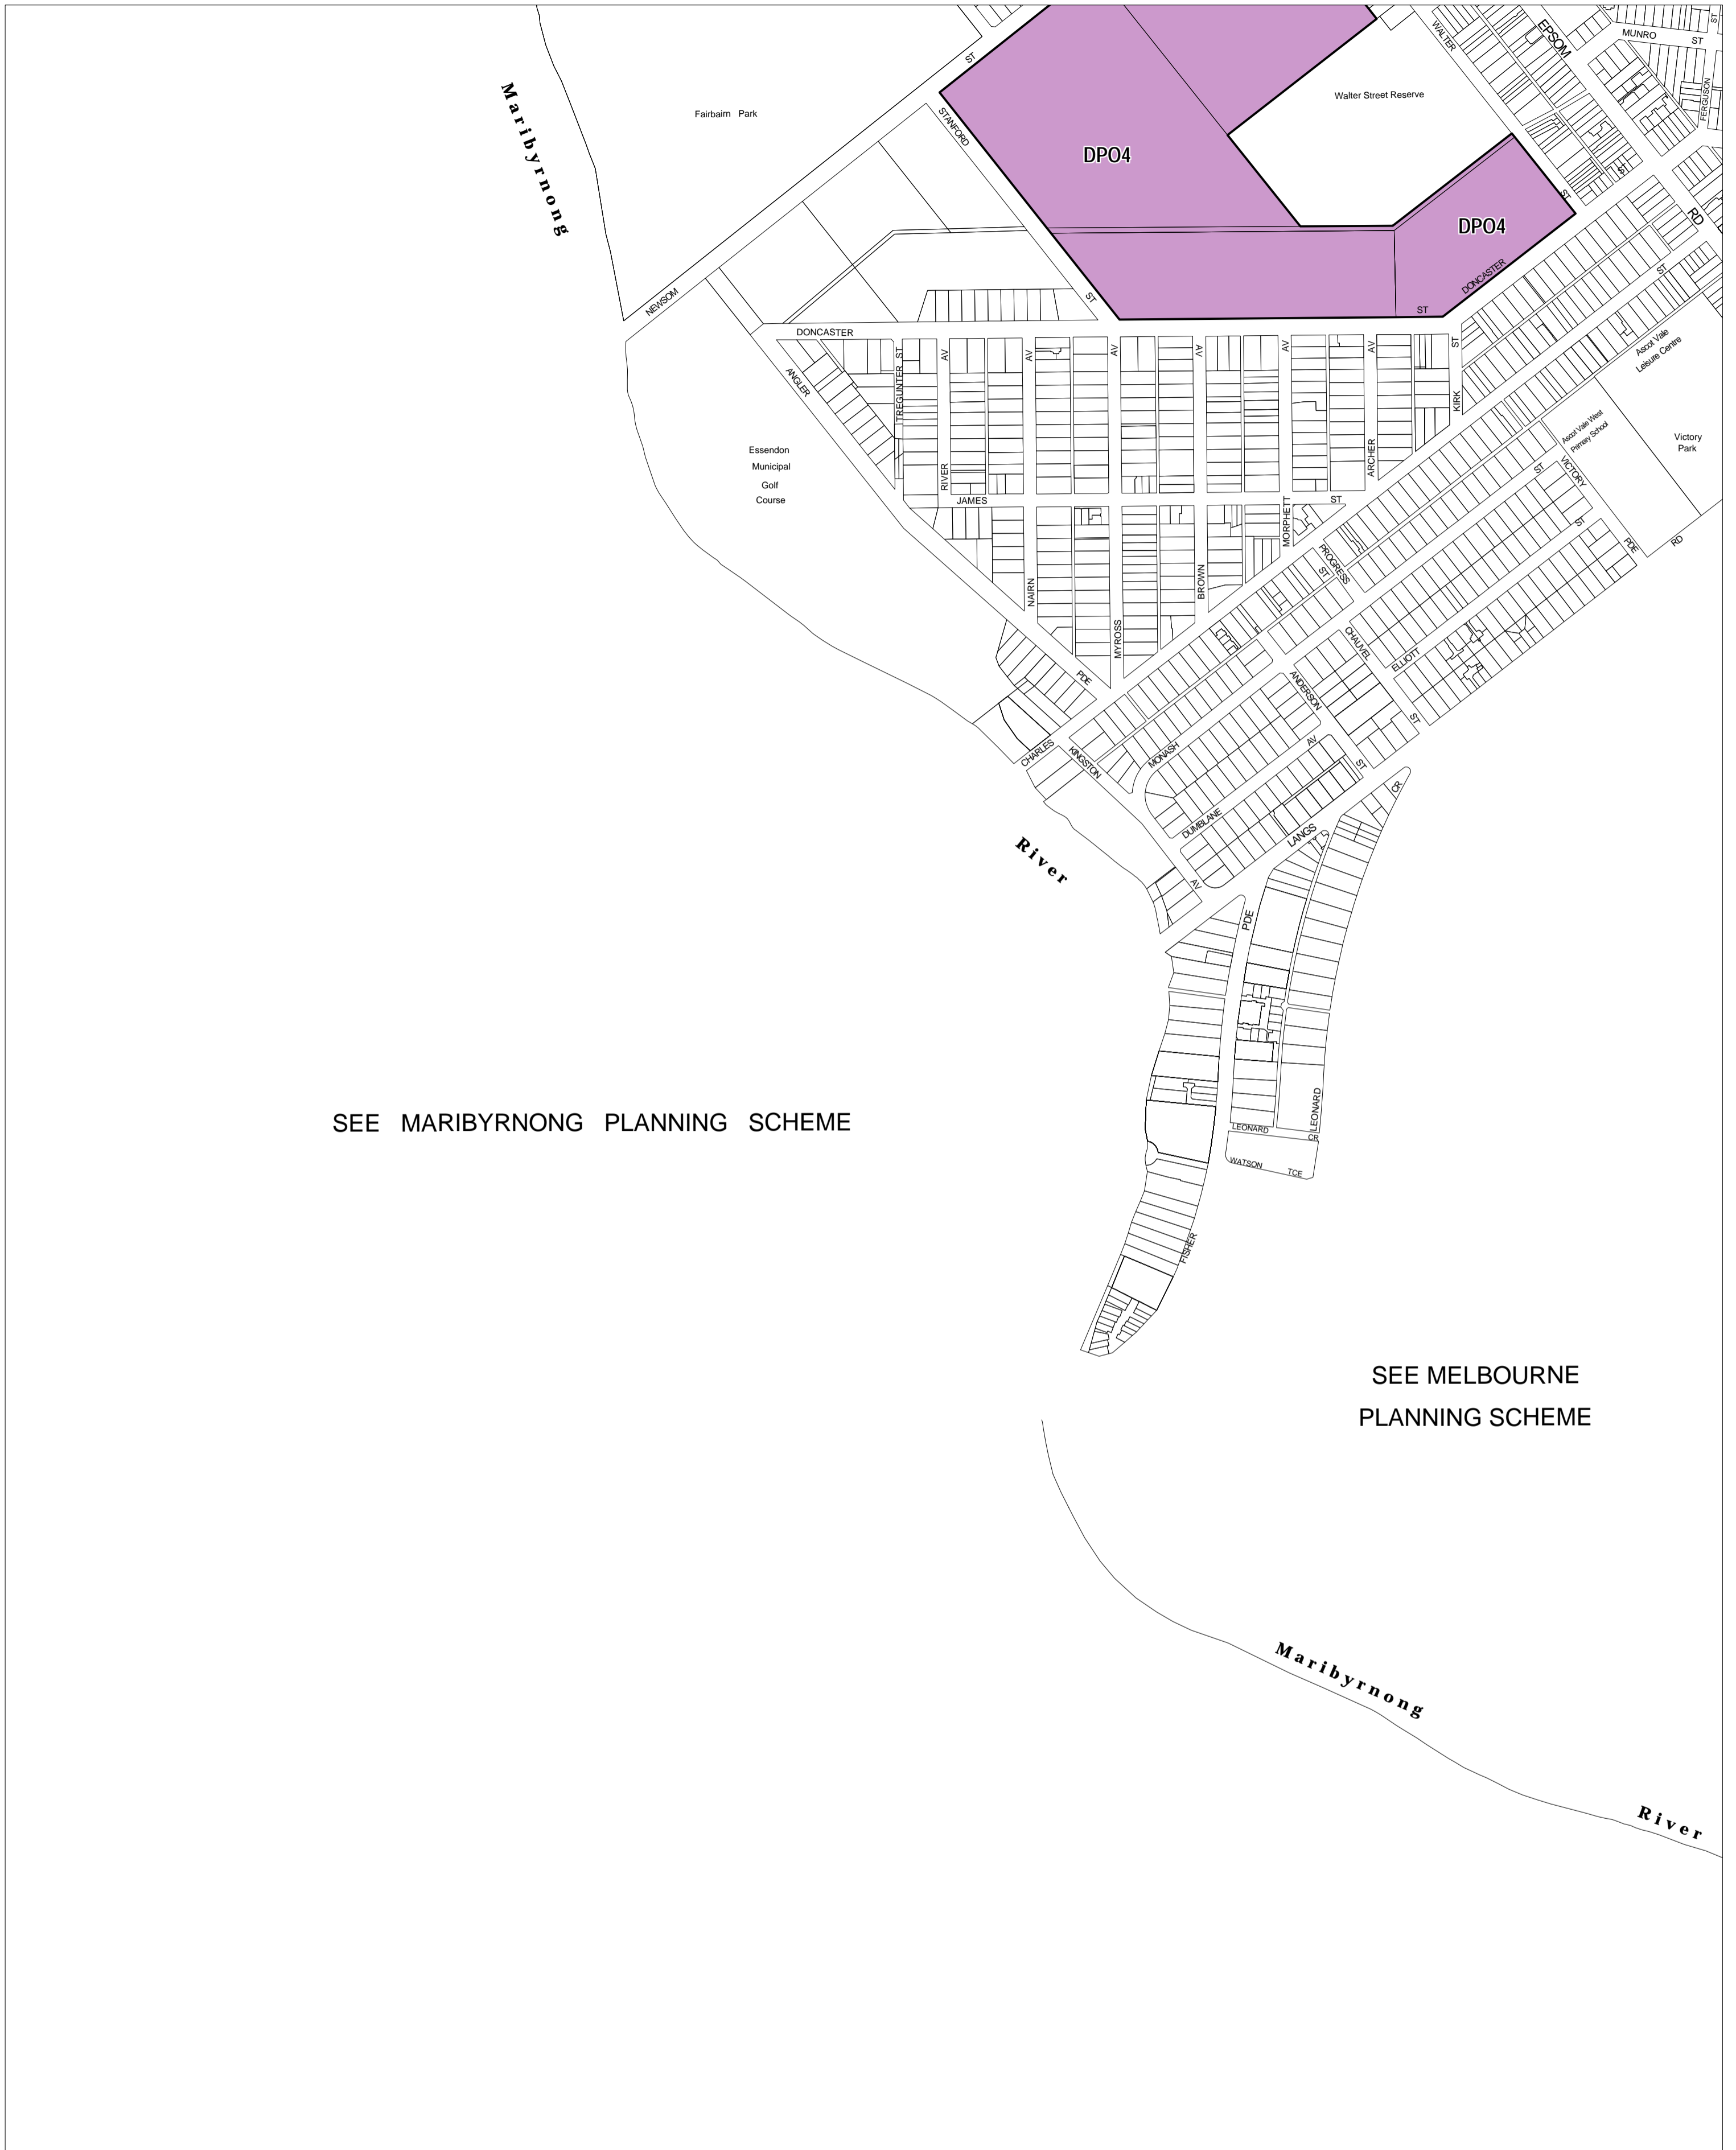

MOONEE VALLEY PLANNING SCHEME - LOCAL PROVISION

Overlays

DP04 Development Plan Overlay - Schedule 4

AUSTRALIAN MAP GRID ZONE 55

Printed: 4/6/2007

AMENDMENT C60