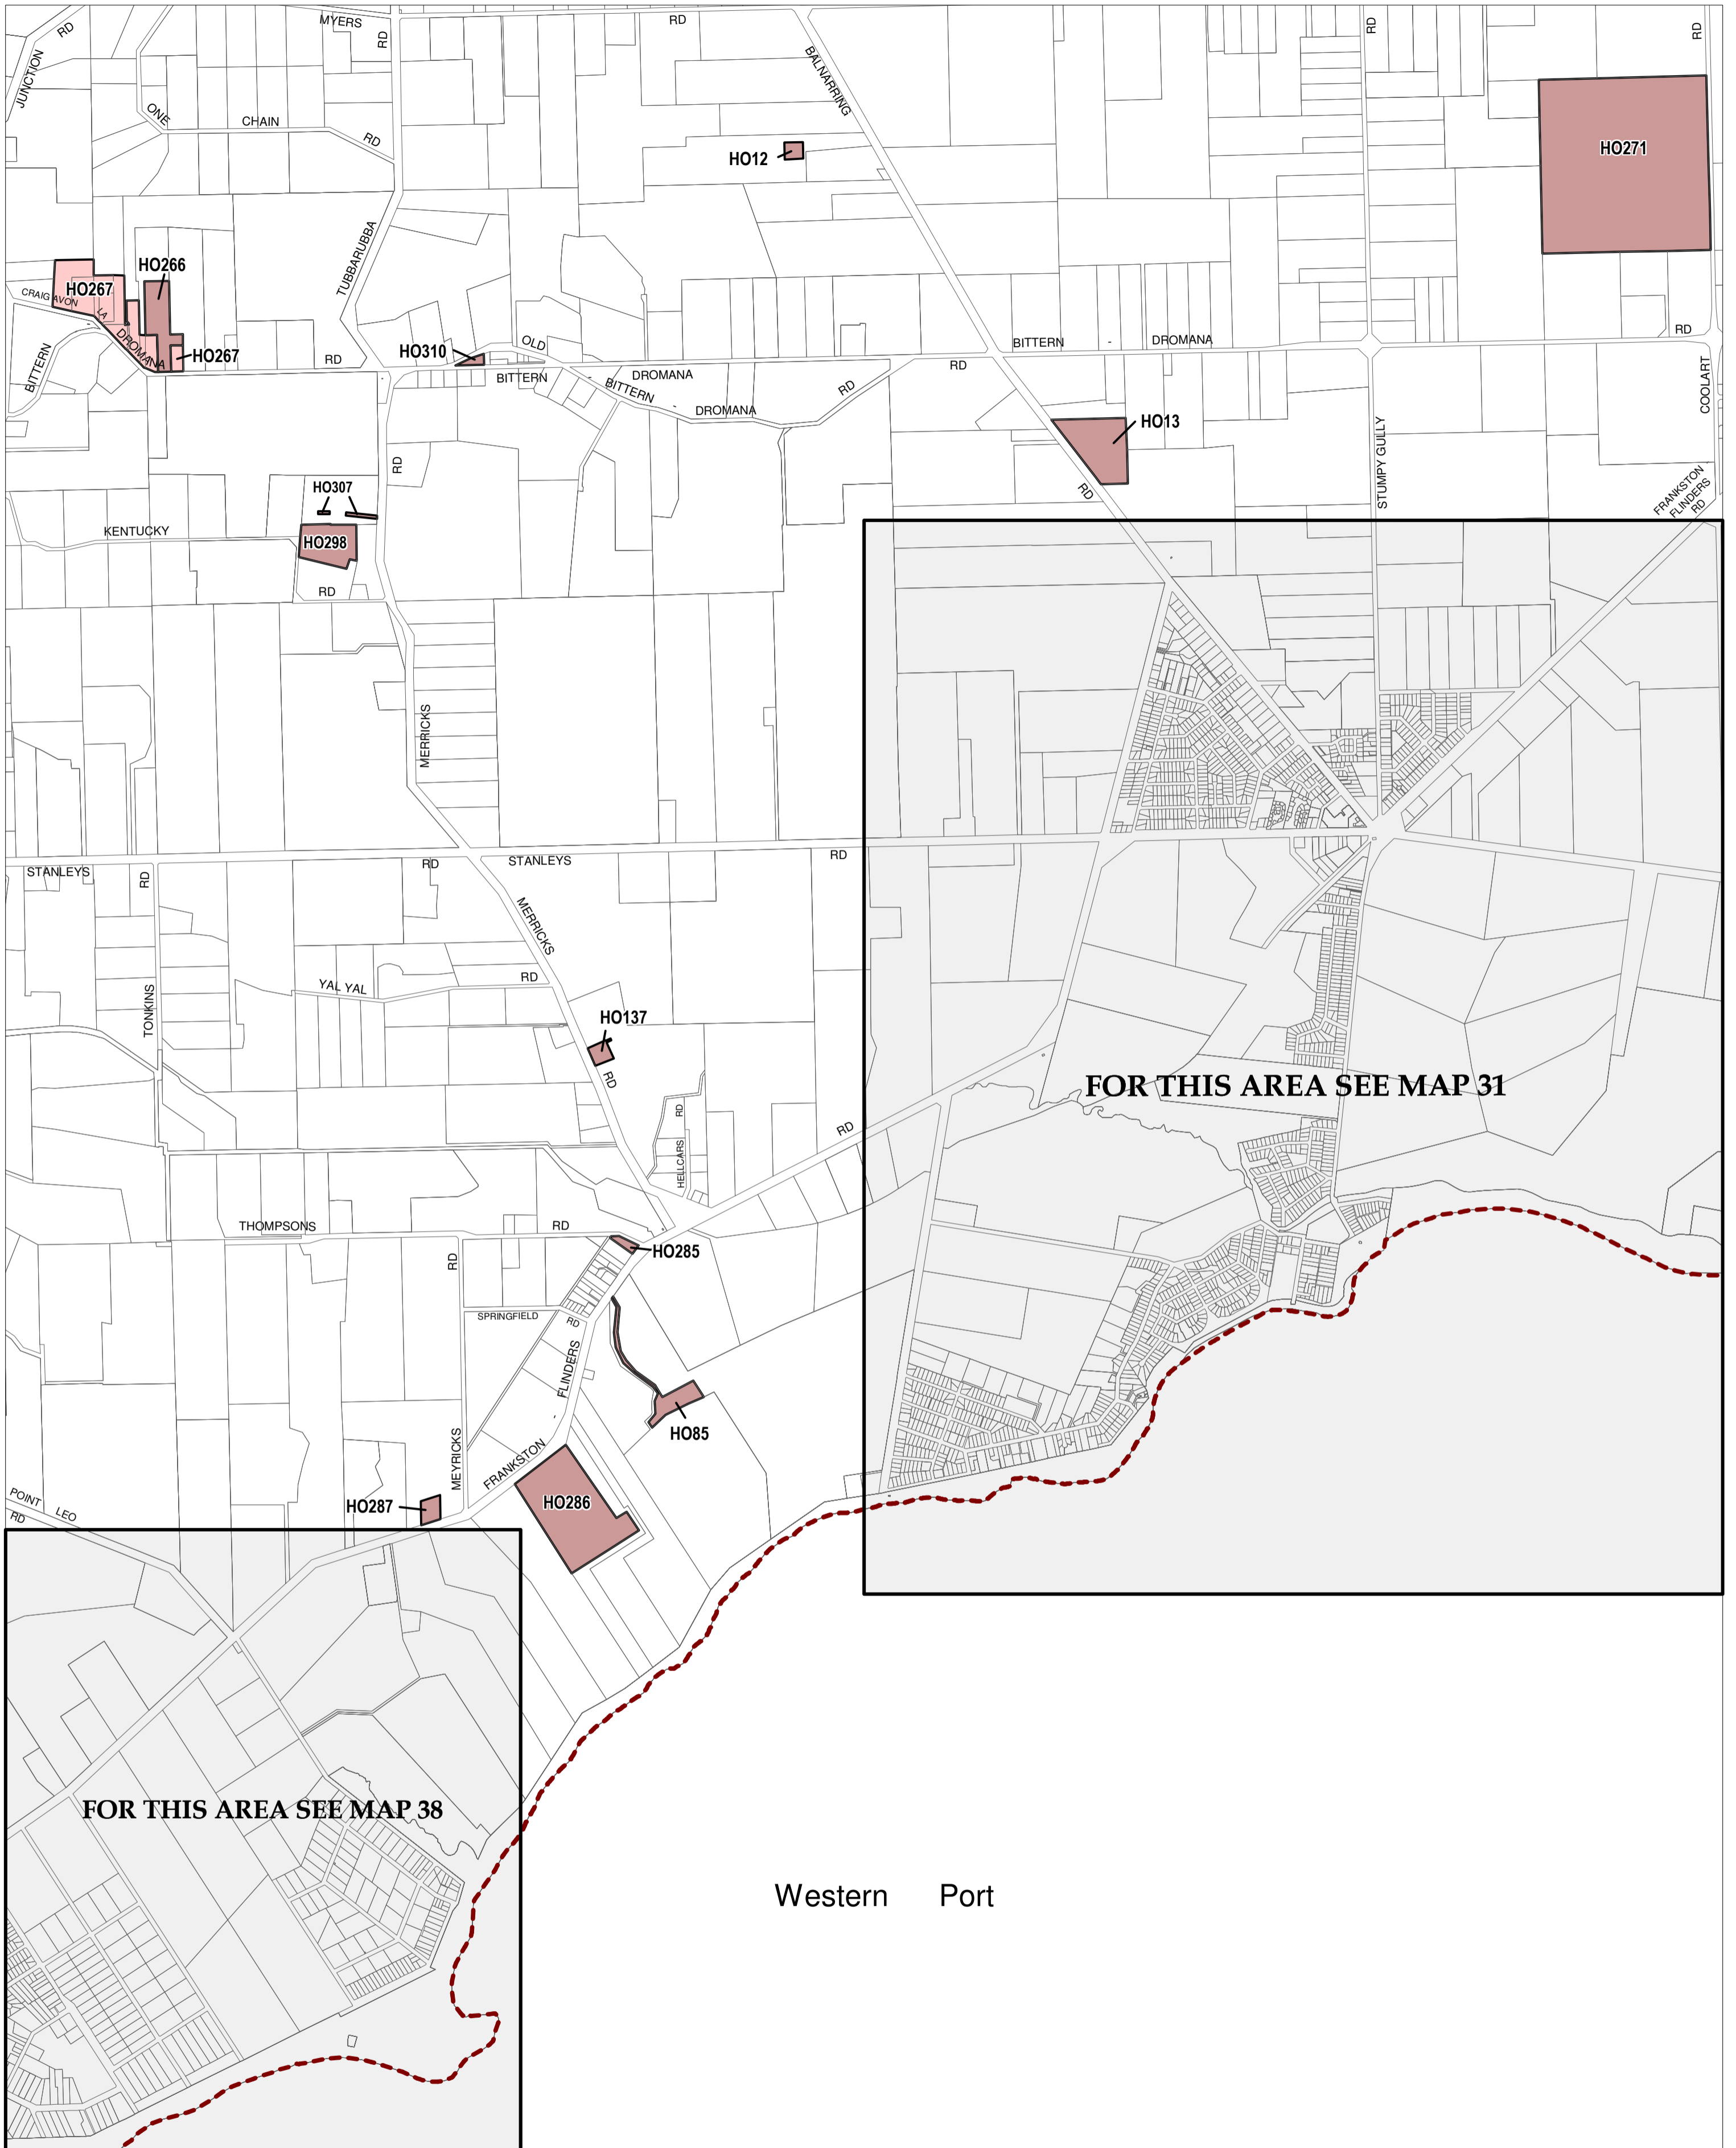

MORNINGTON PENINSULA PLANNING SCHEME - LOCAL PROVISION

Western Port

Overlays

HO Heritage Overlay

AUSTRALIAN MAP GRID ZONE 55

INDEX TO ADJOINING METRIC SERIES MAP

Printed: 8/5/2015

AMENDMENT C151