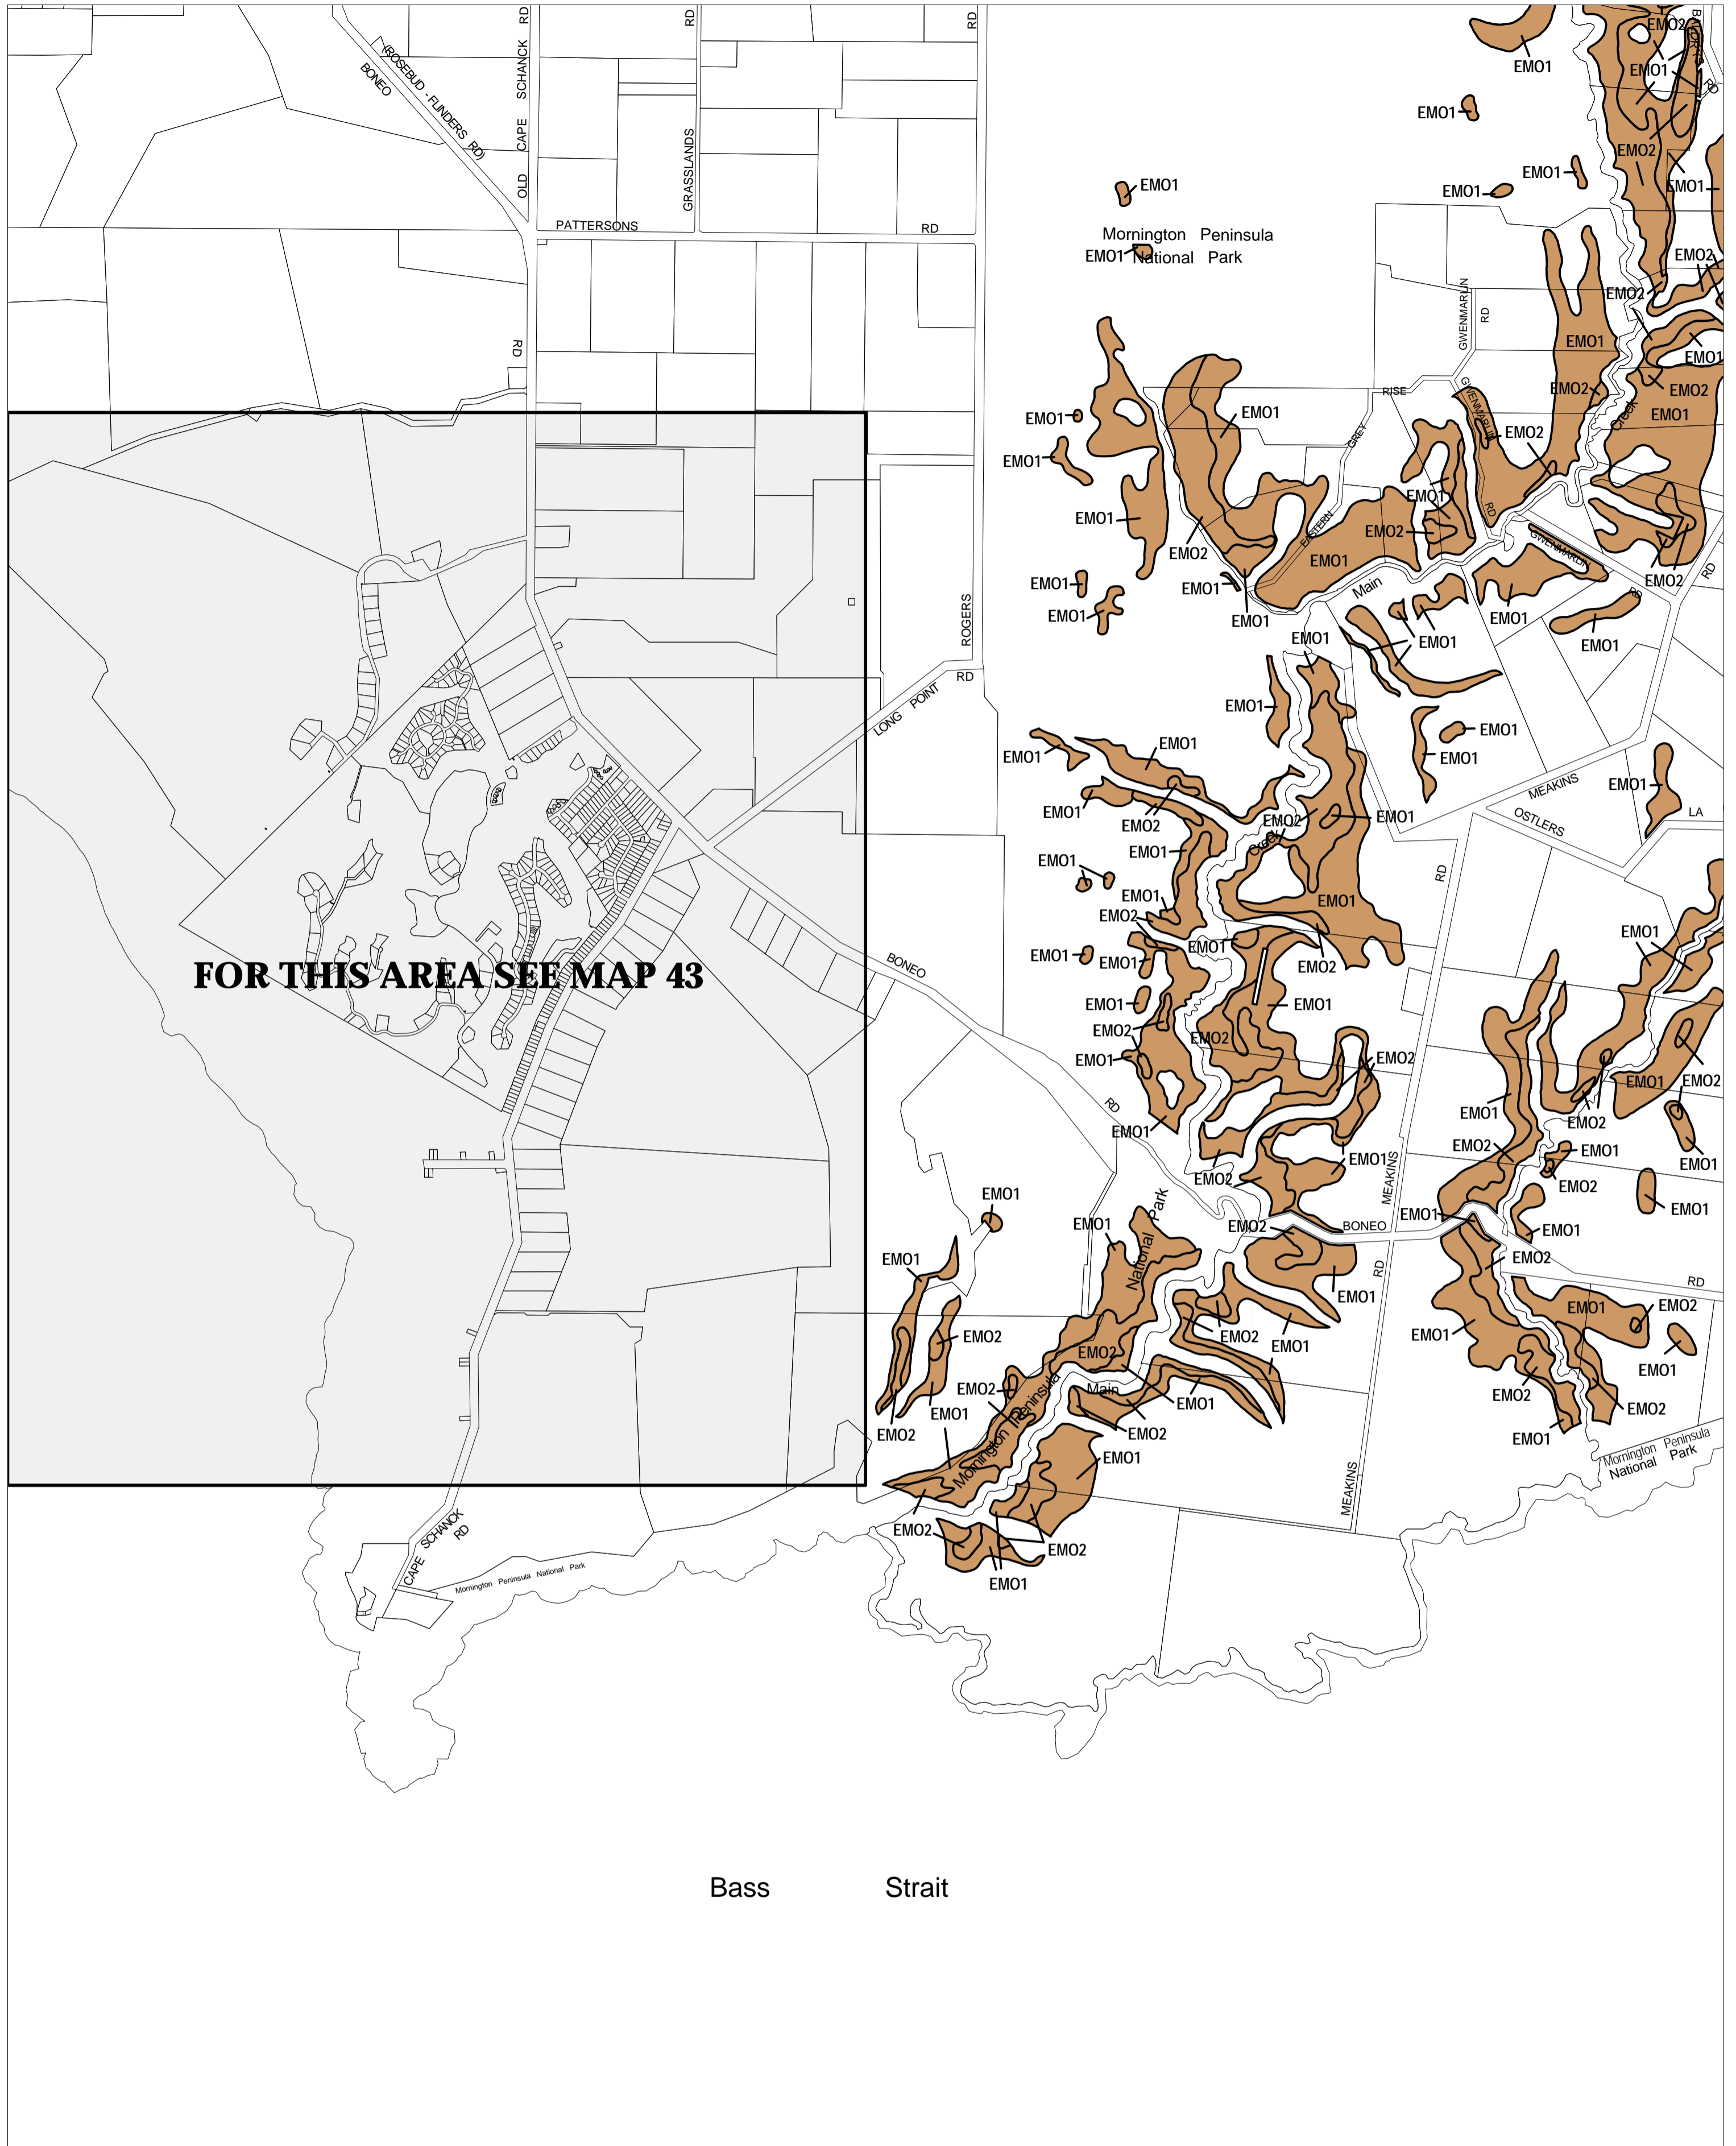

MORNINGTON PENINSULA PLANNING SCHEME - LOCAL PROVISION

FOR THIS AREA SEE MAP 43

Overlays

- EMO1 Erosion Management Overlay - Schedule 1
- EMO2 Erosion Management Overlay - Schedule 2

AUSTRALIAN MAP GRID ZONE 55

INDEX TO ADJOINING METRIC SERIES MAP

Printed: 29/8/2007

AMENDMENT C75