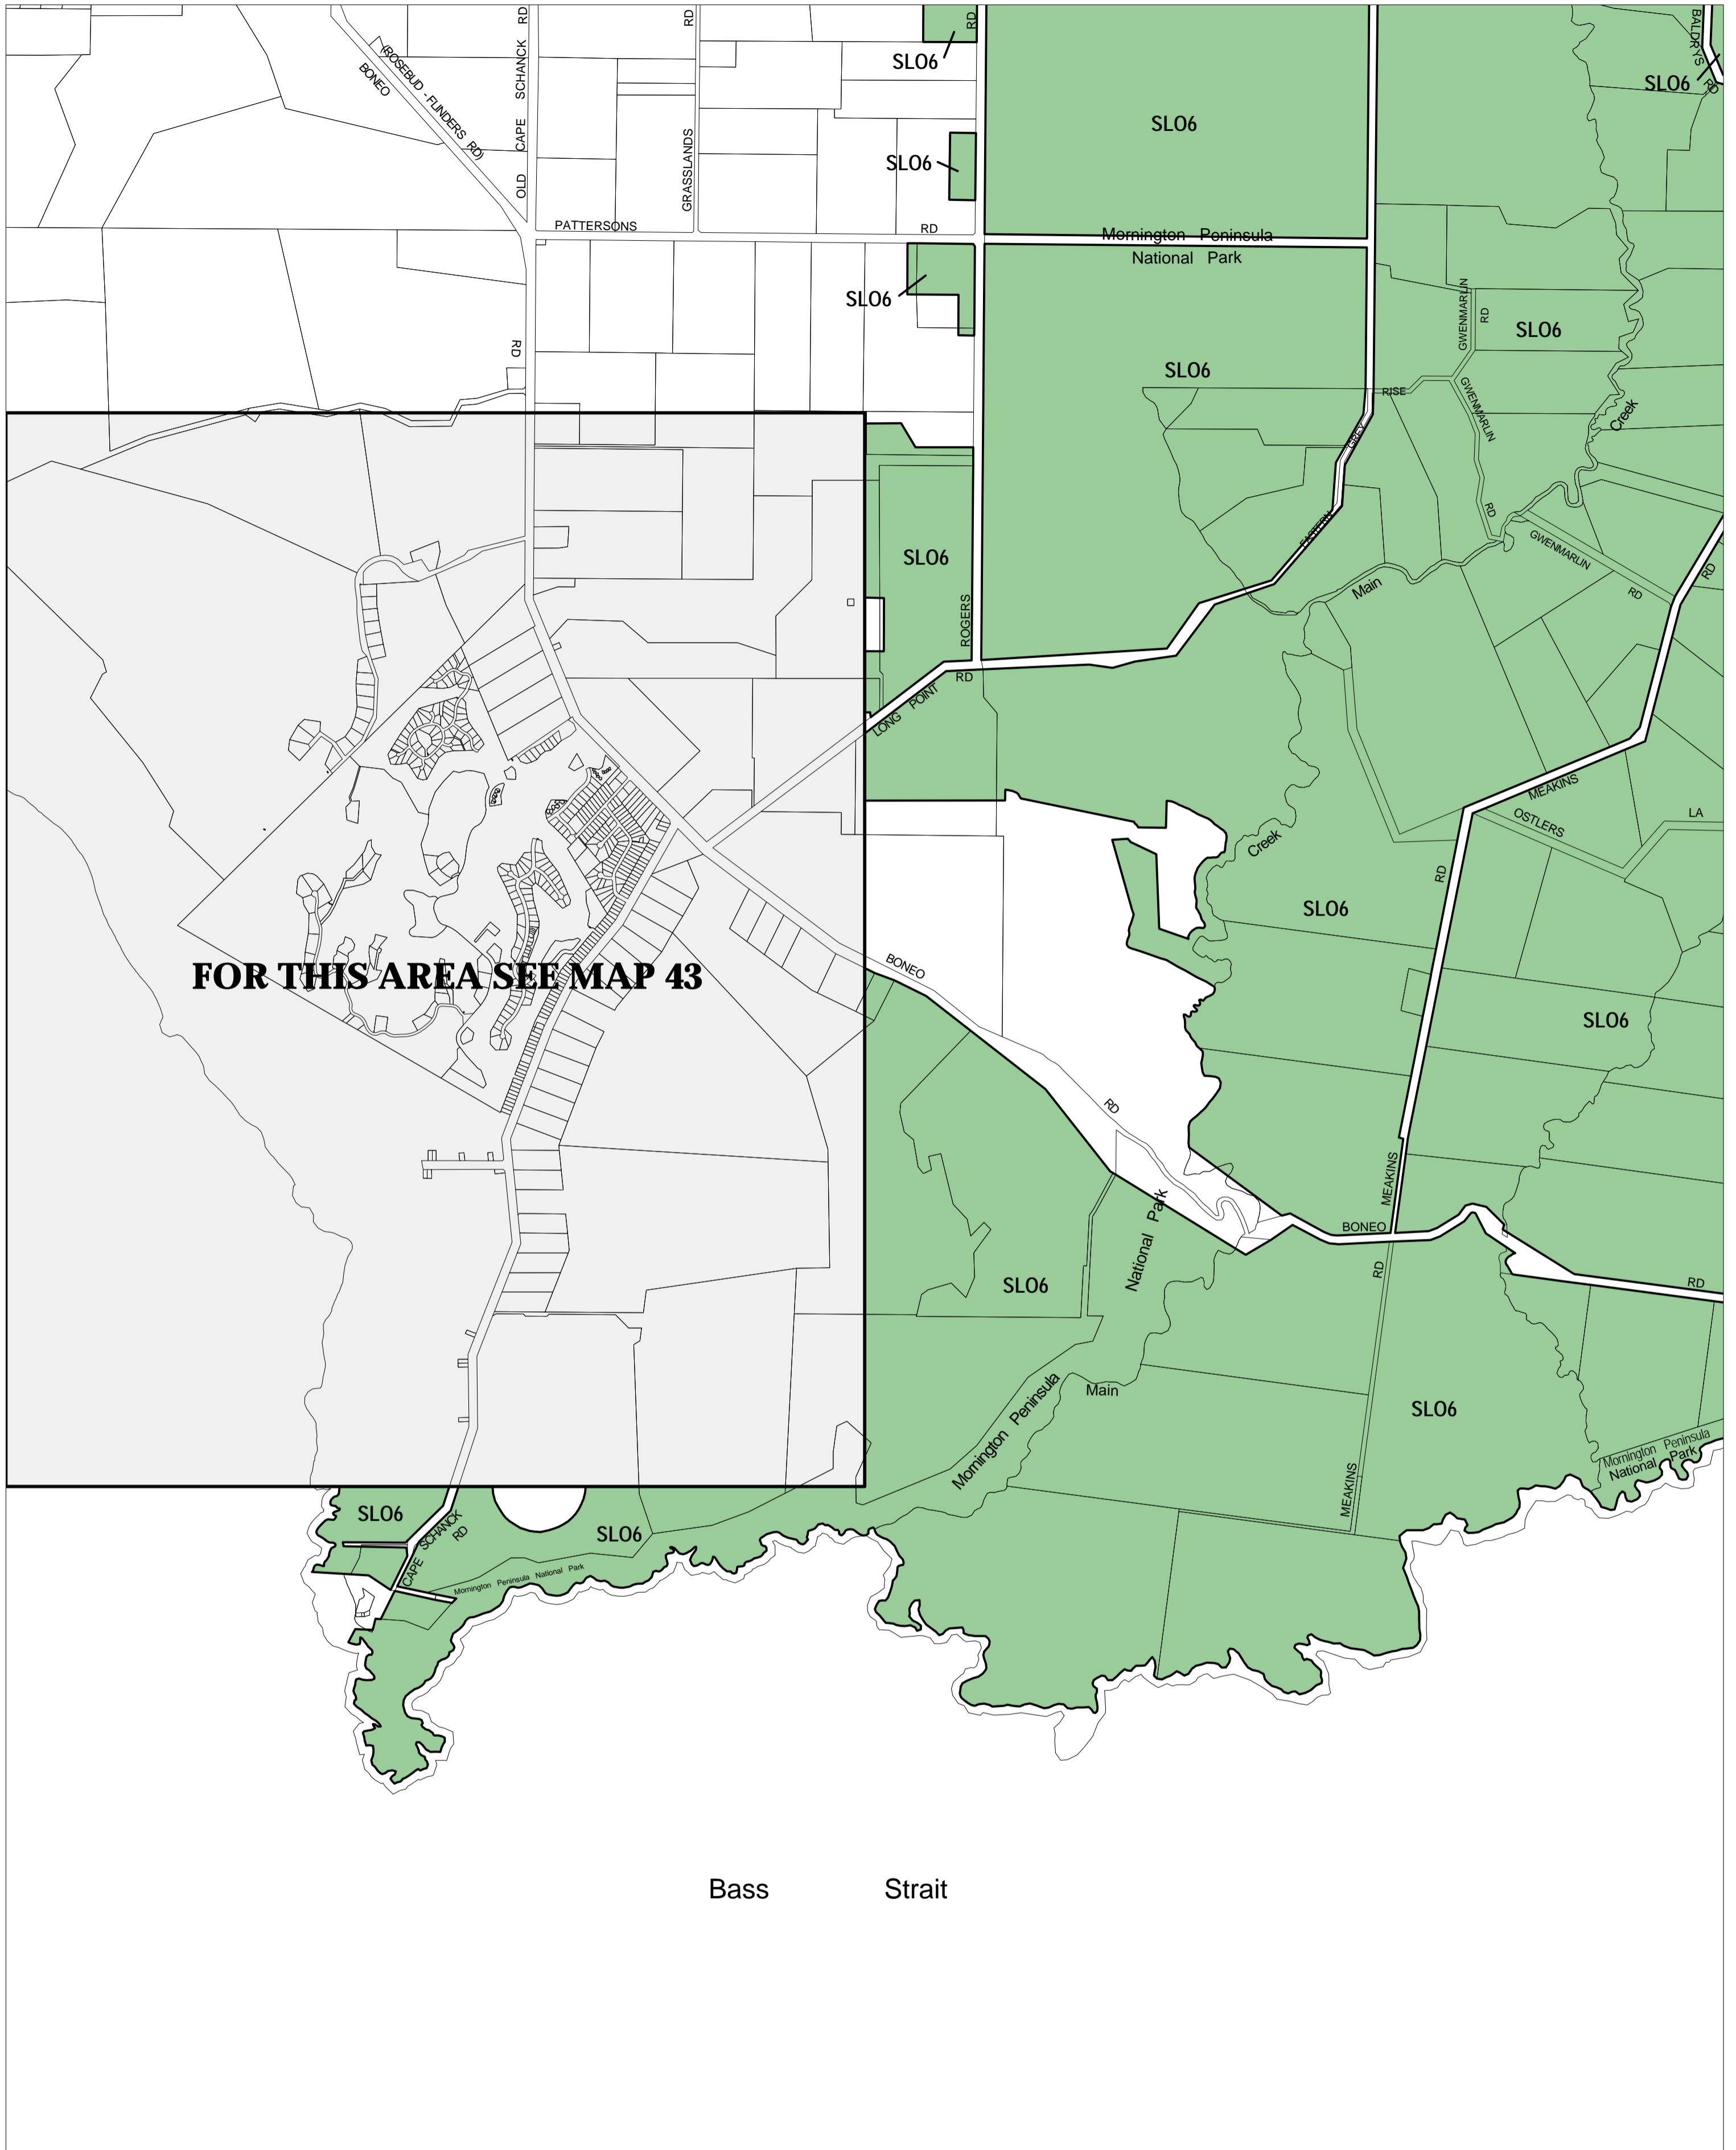

MORNINGTON PENINSULA PLANNING SCHEME - LOCAL PROVISION

FOR THIS AREA SEE MAP 43

Overlays

SLO6 Significant Landscape Overlay - Schedule 6

AUSTRALIAN MAP GRID ZONE 55

INDEX TO ADJOINING METRIC SERIES MAP

Printed: 31/8/2007

AMENDMENT C75