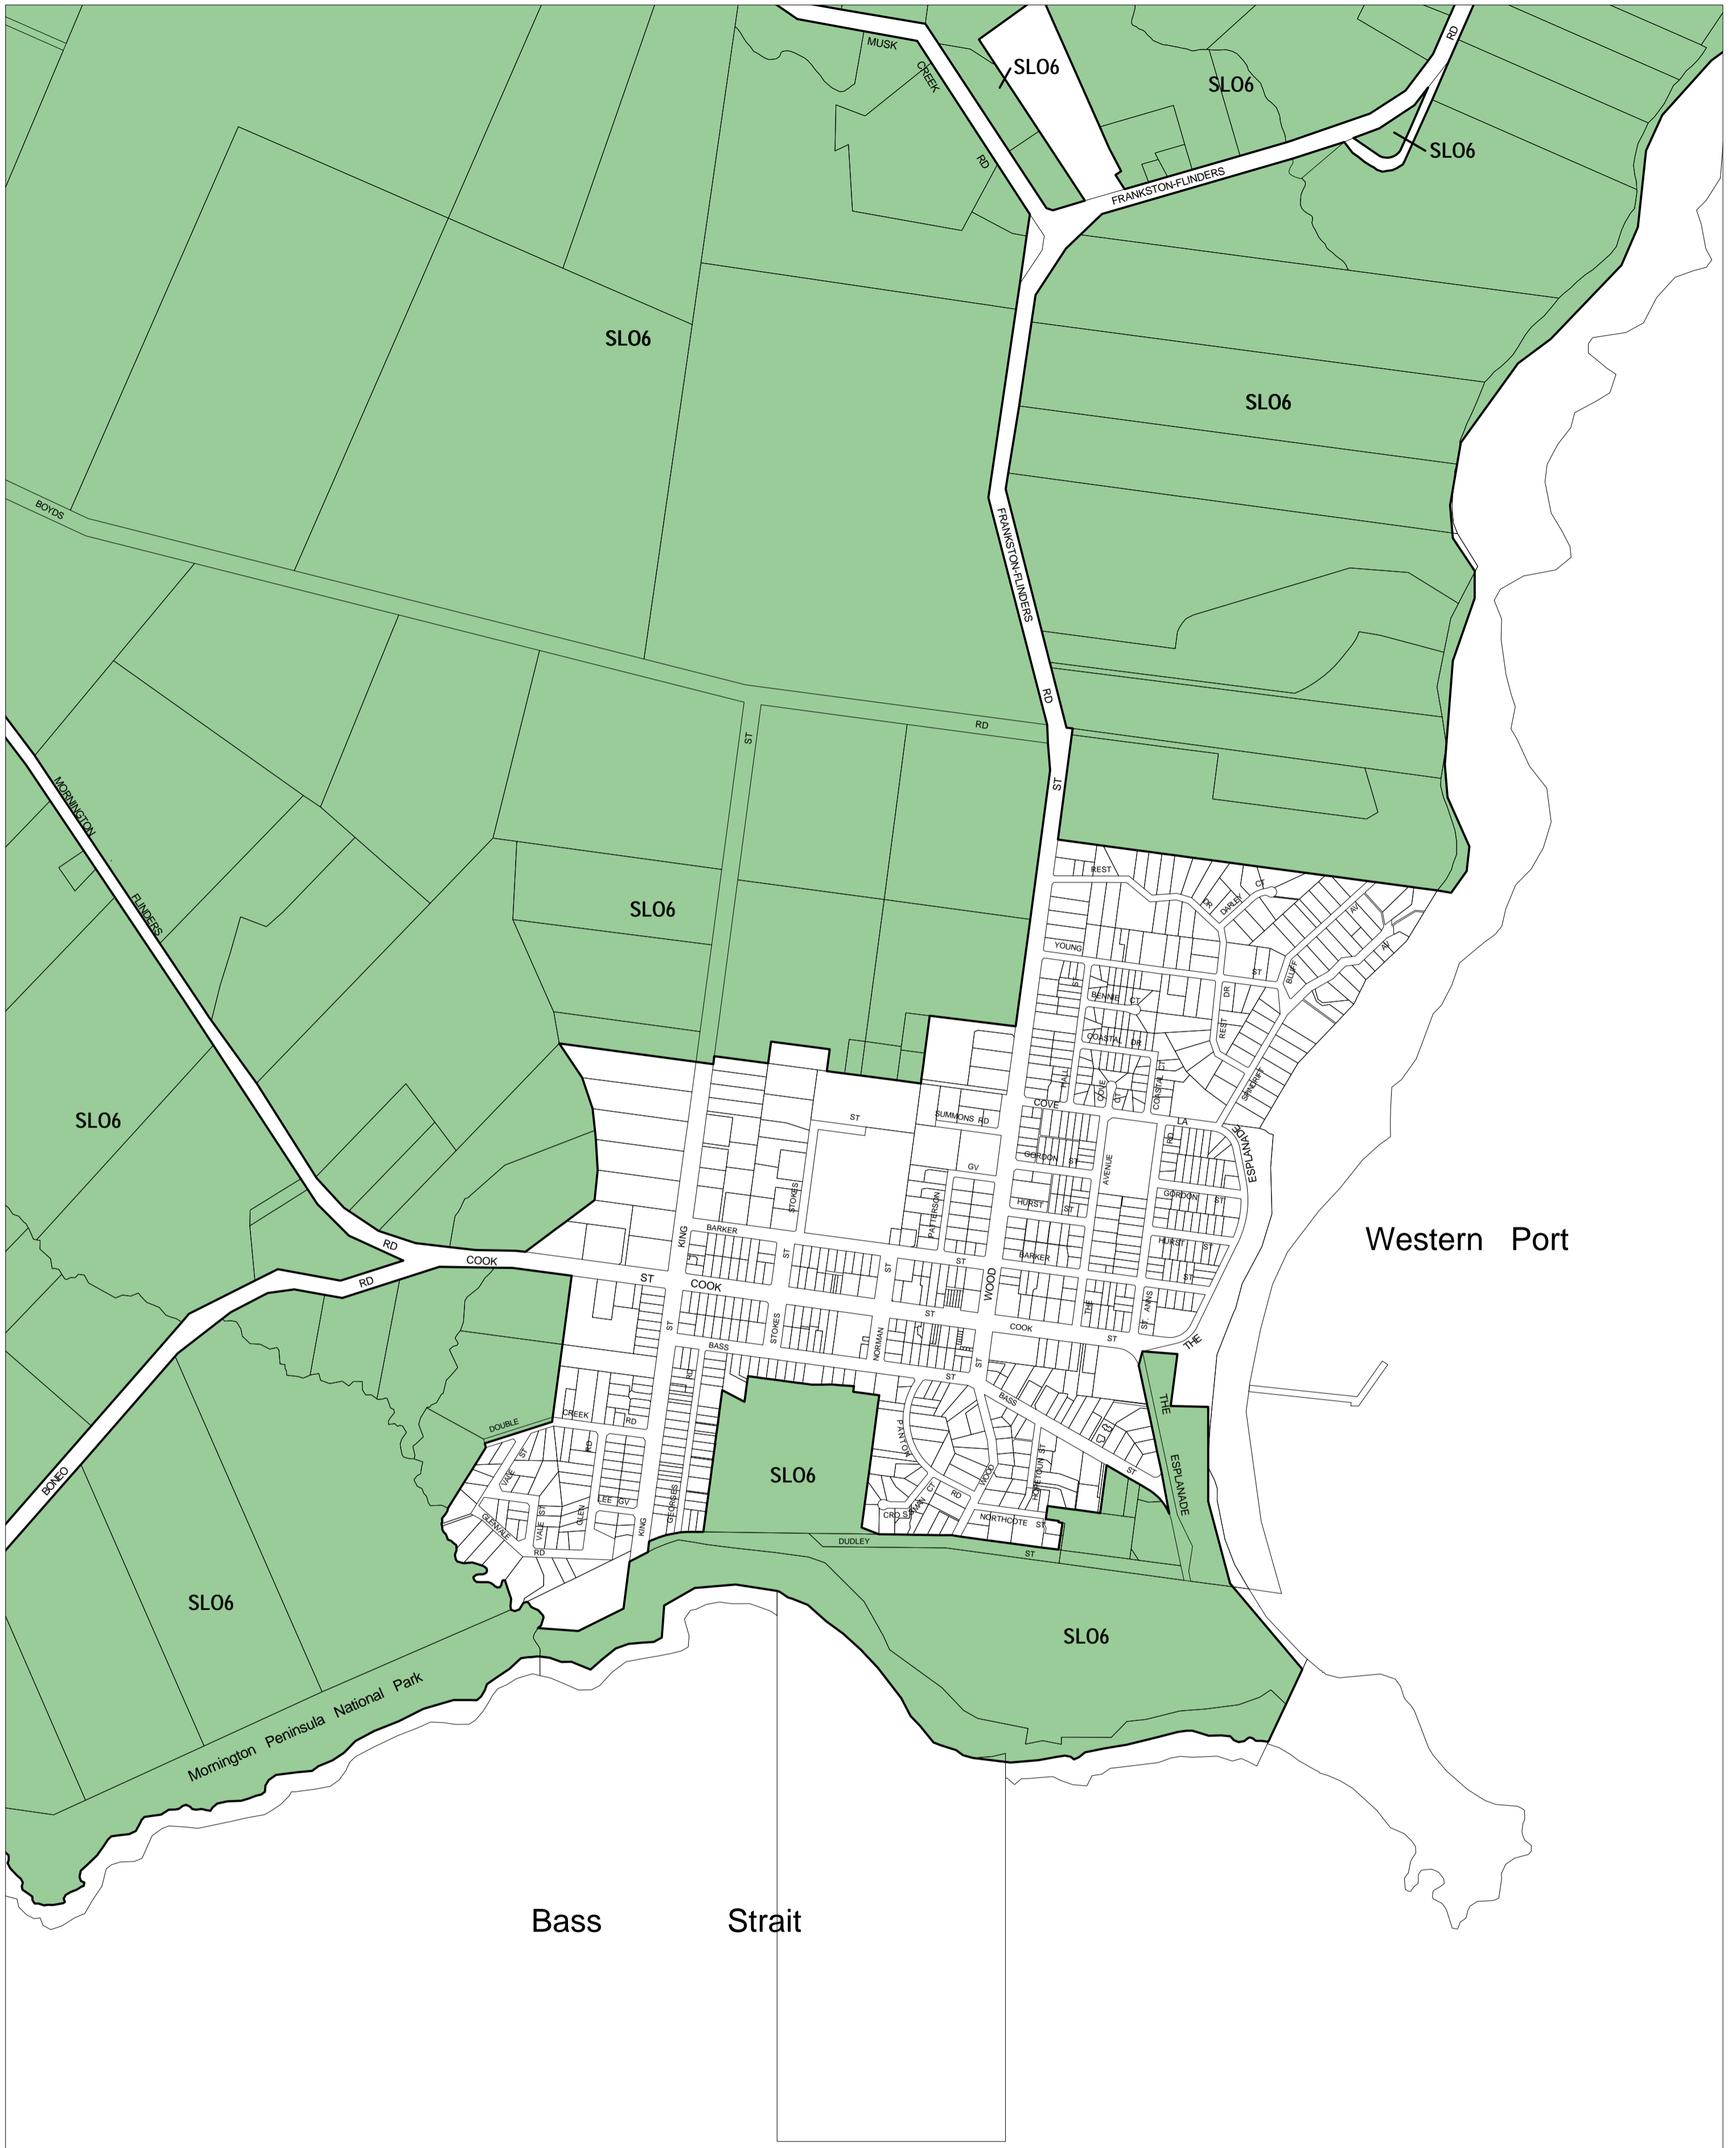

MORNINGTON PENINSULA PLANNING SCHEME - LOCAL PROVISION

Overlays

SLO6 Significant Landscape Overlay - Schedule 6

AUSTRALIAN MAP GRID ZONE 55

INDEX TO ADJOINING METRIC SERIES MAP

Printed: 31/8/2007

AMENDMENT C18