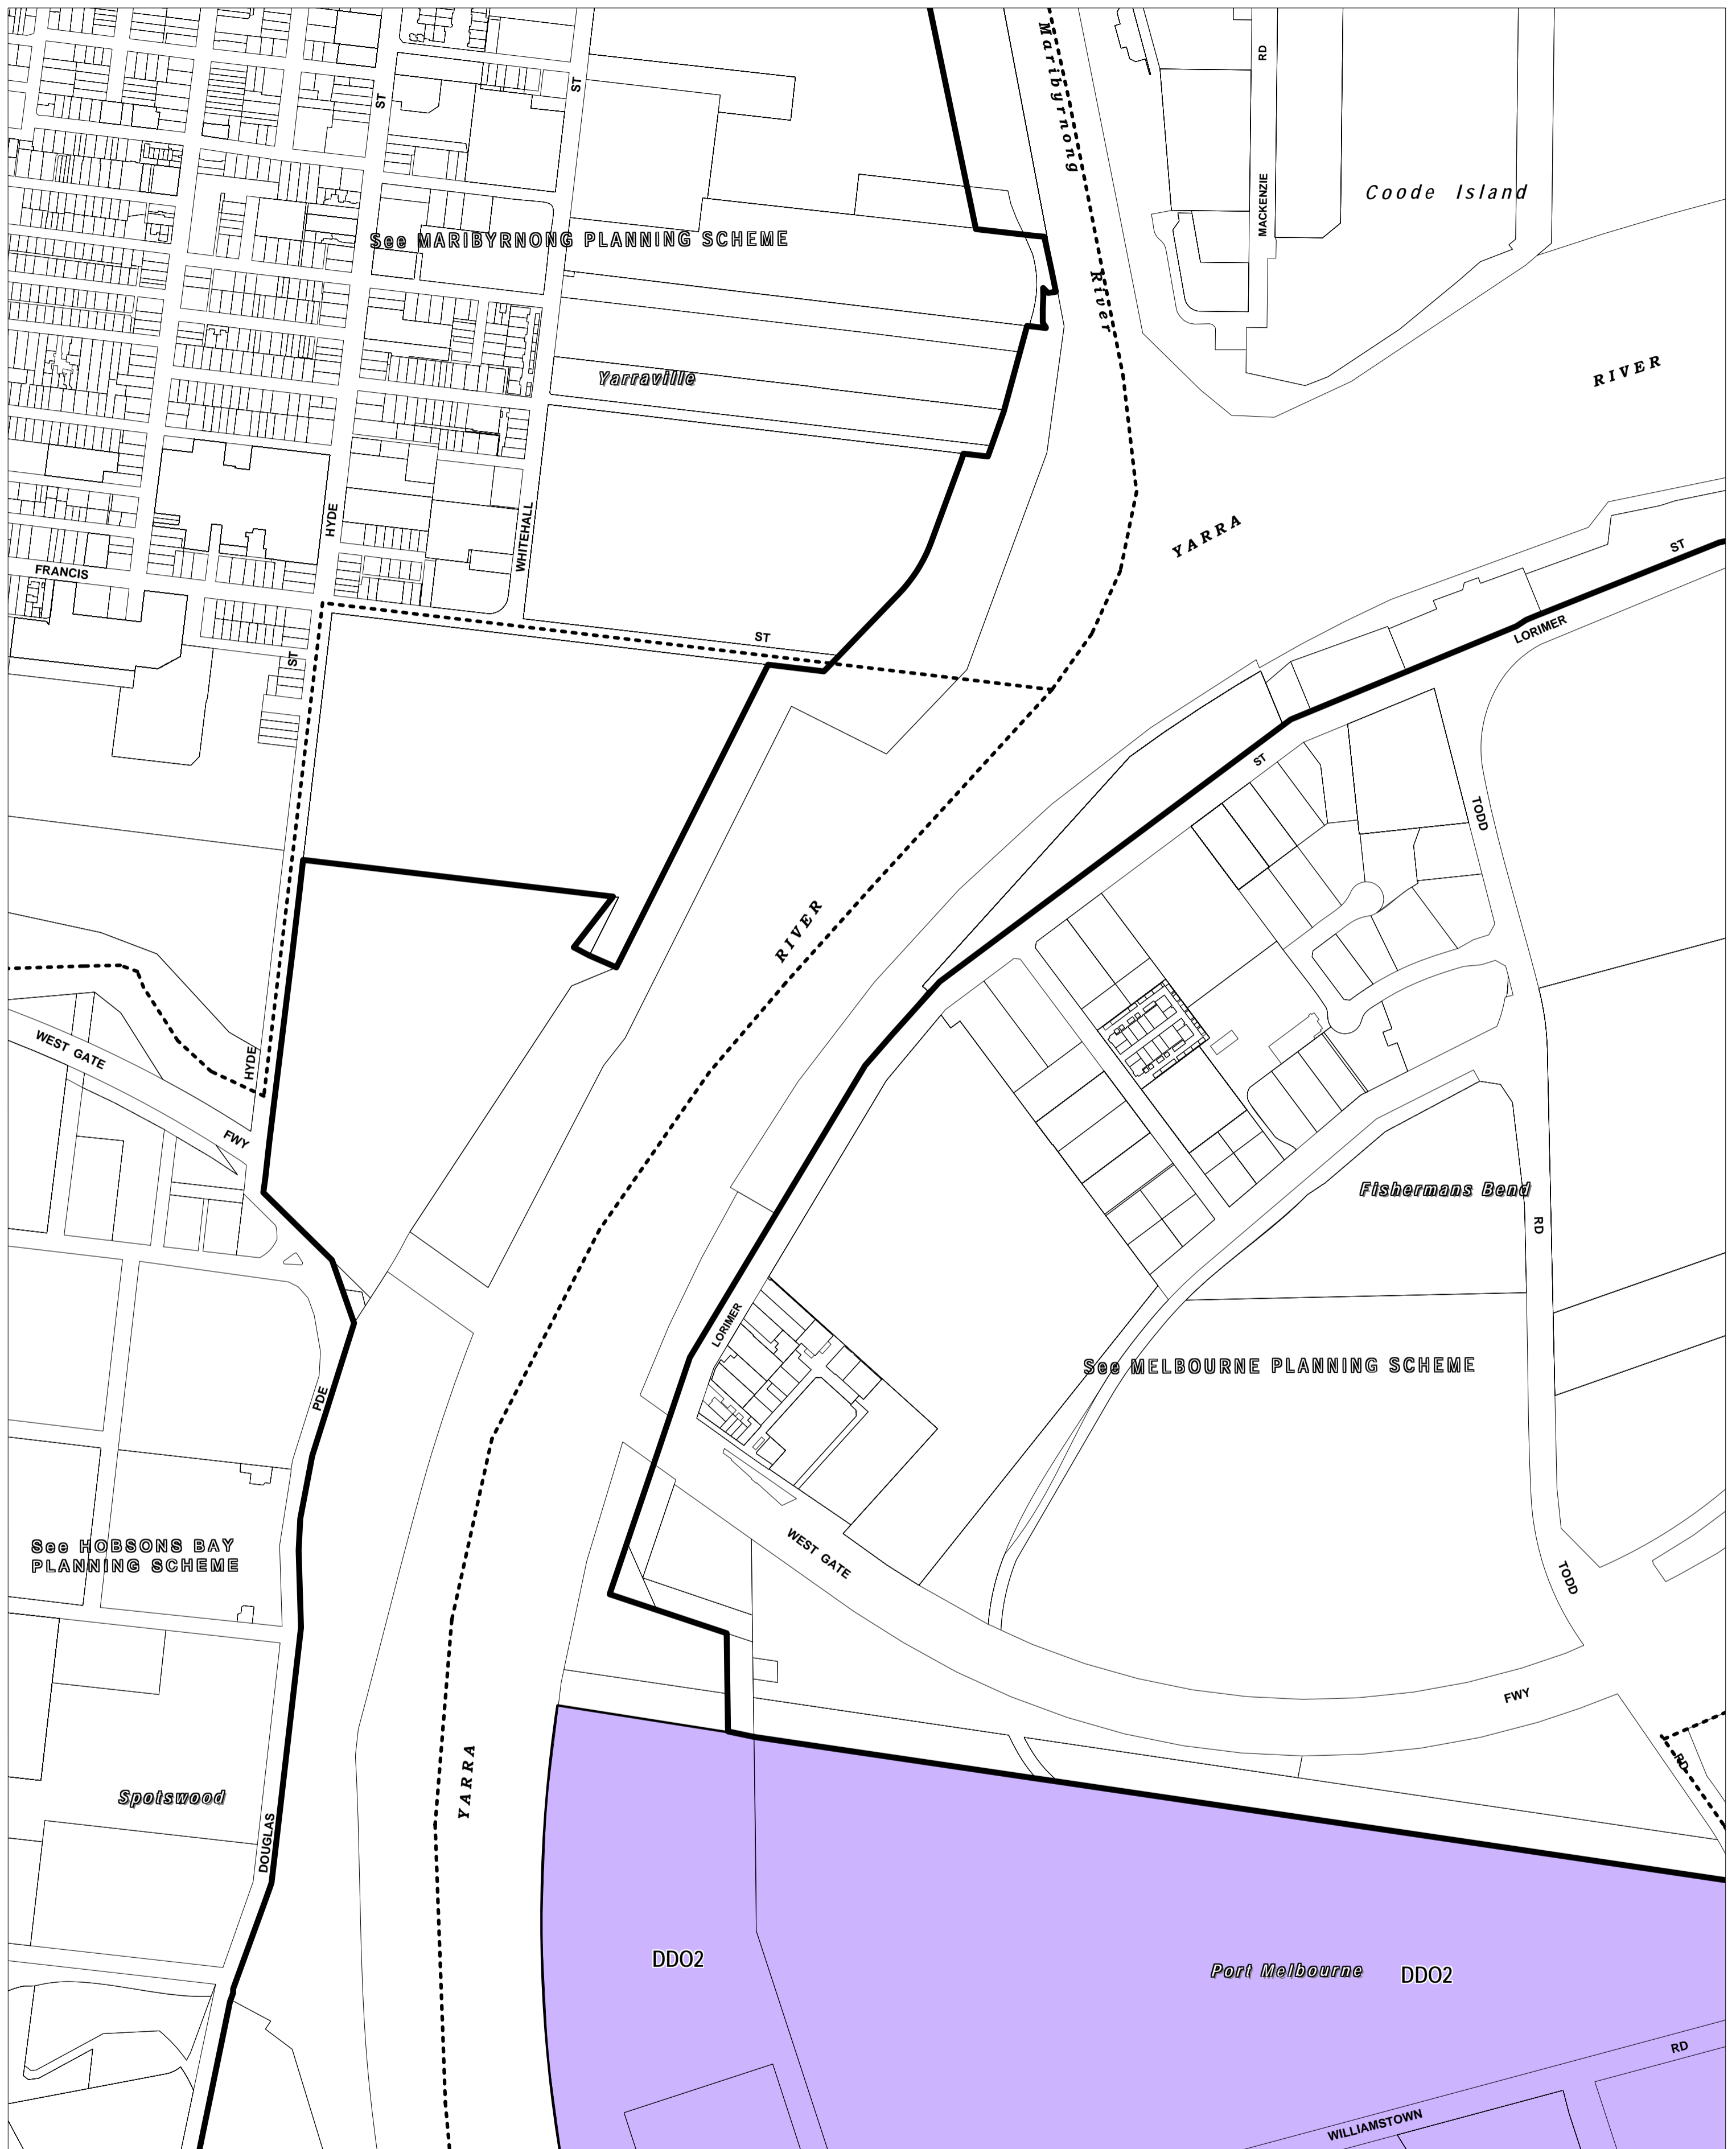

PORT OF MELBOURNE PLANNING SCHEME - LOCAL PROVISION

Overlays

DDO2 Design And Development Overlay - Schedule 2

Printed: 4/1/2008

NEW FORMAT PLANNING SCHEME