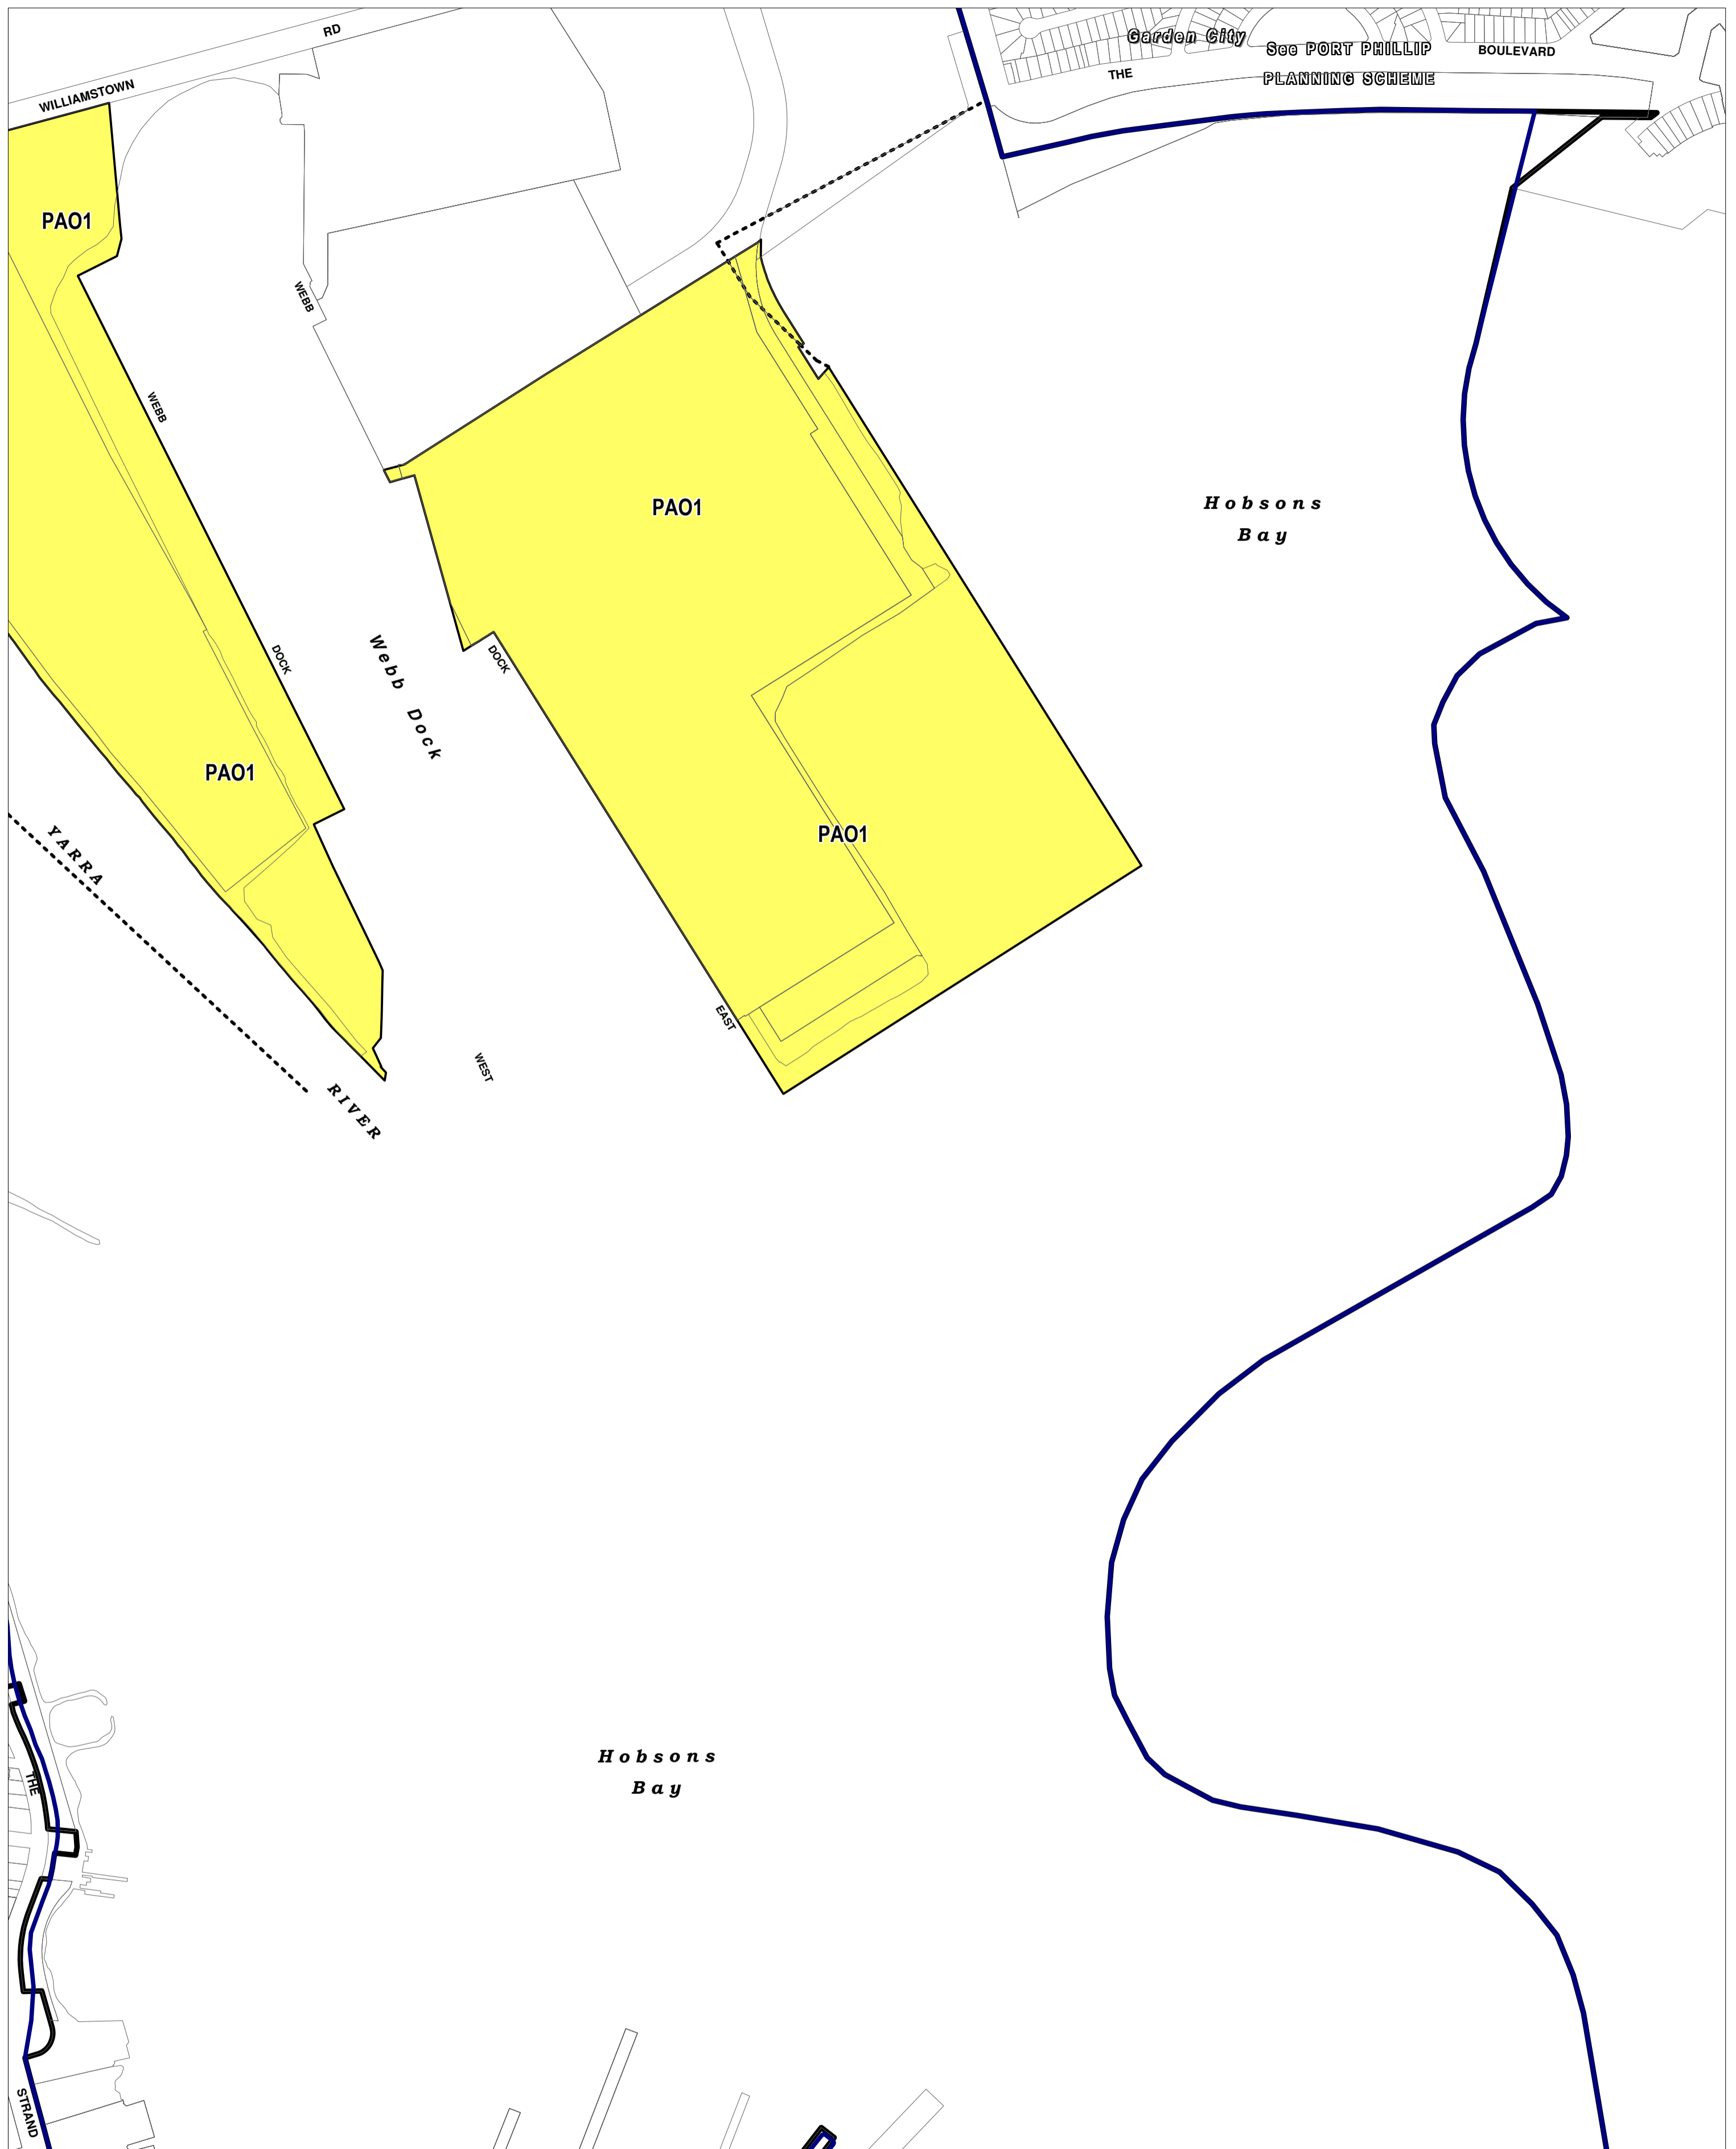

PORT OF MELBOURNE PLANNING SCHEME - LOCAL PROVISION

Overlays

PAO1 Public Acquisition Overlay 1

INDEX TO ADJOINING METRIC SERIES MAP

1	2		
3	4		
5	6	7	8
	9		

Printed: 19/2/2013

AMENDMENT C1