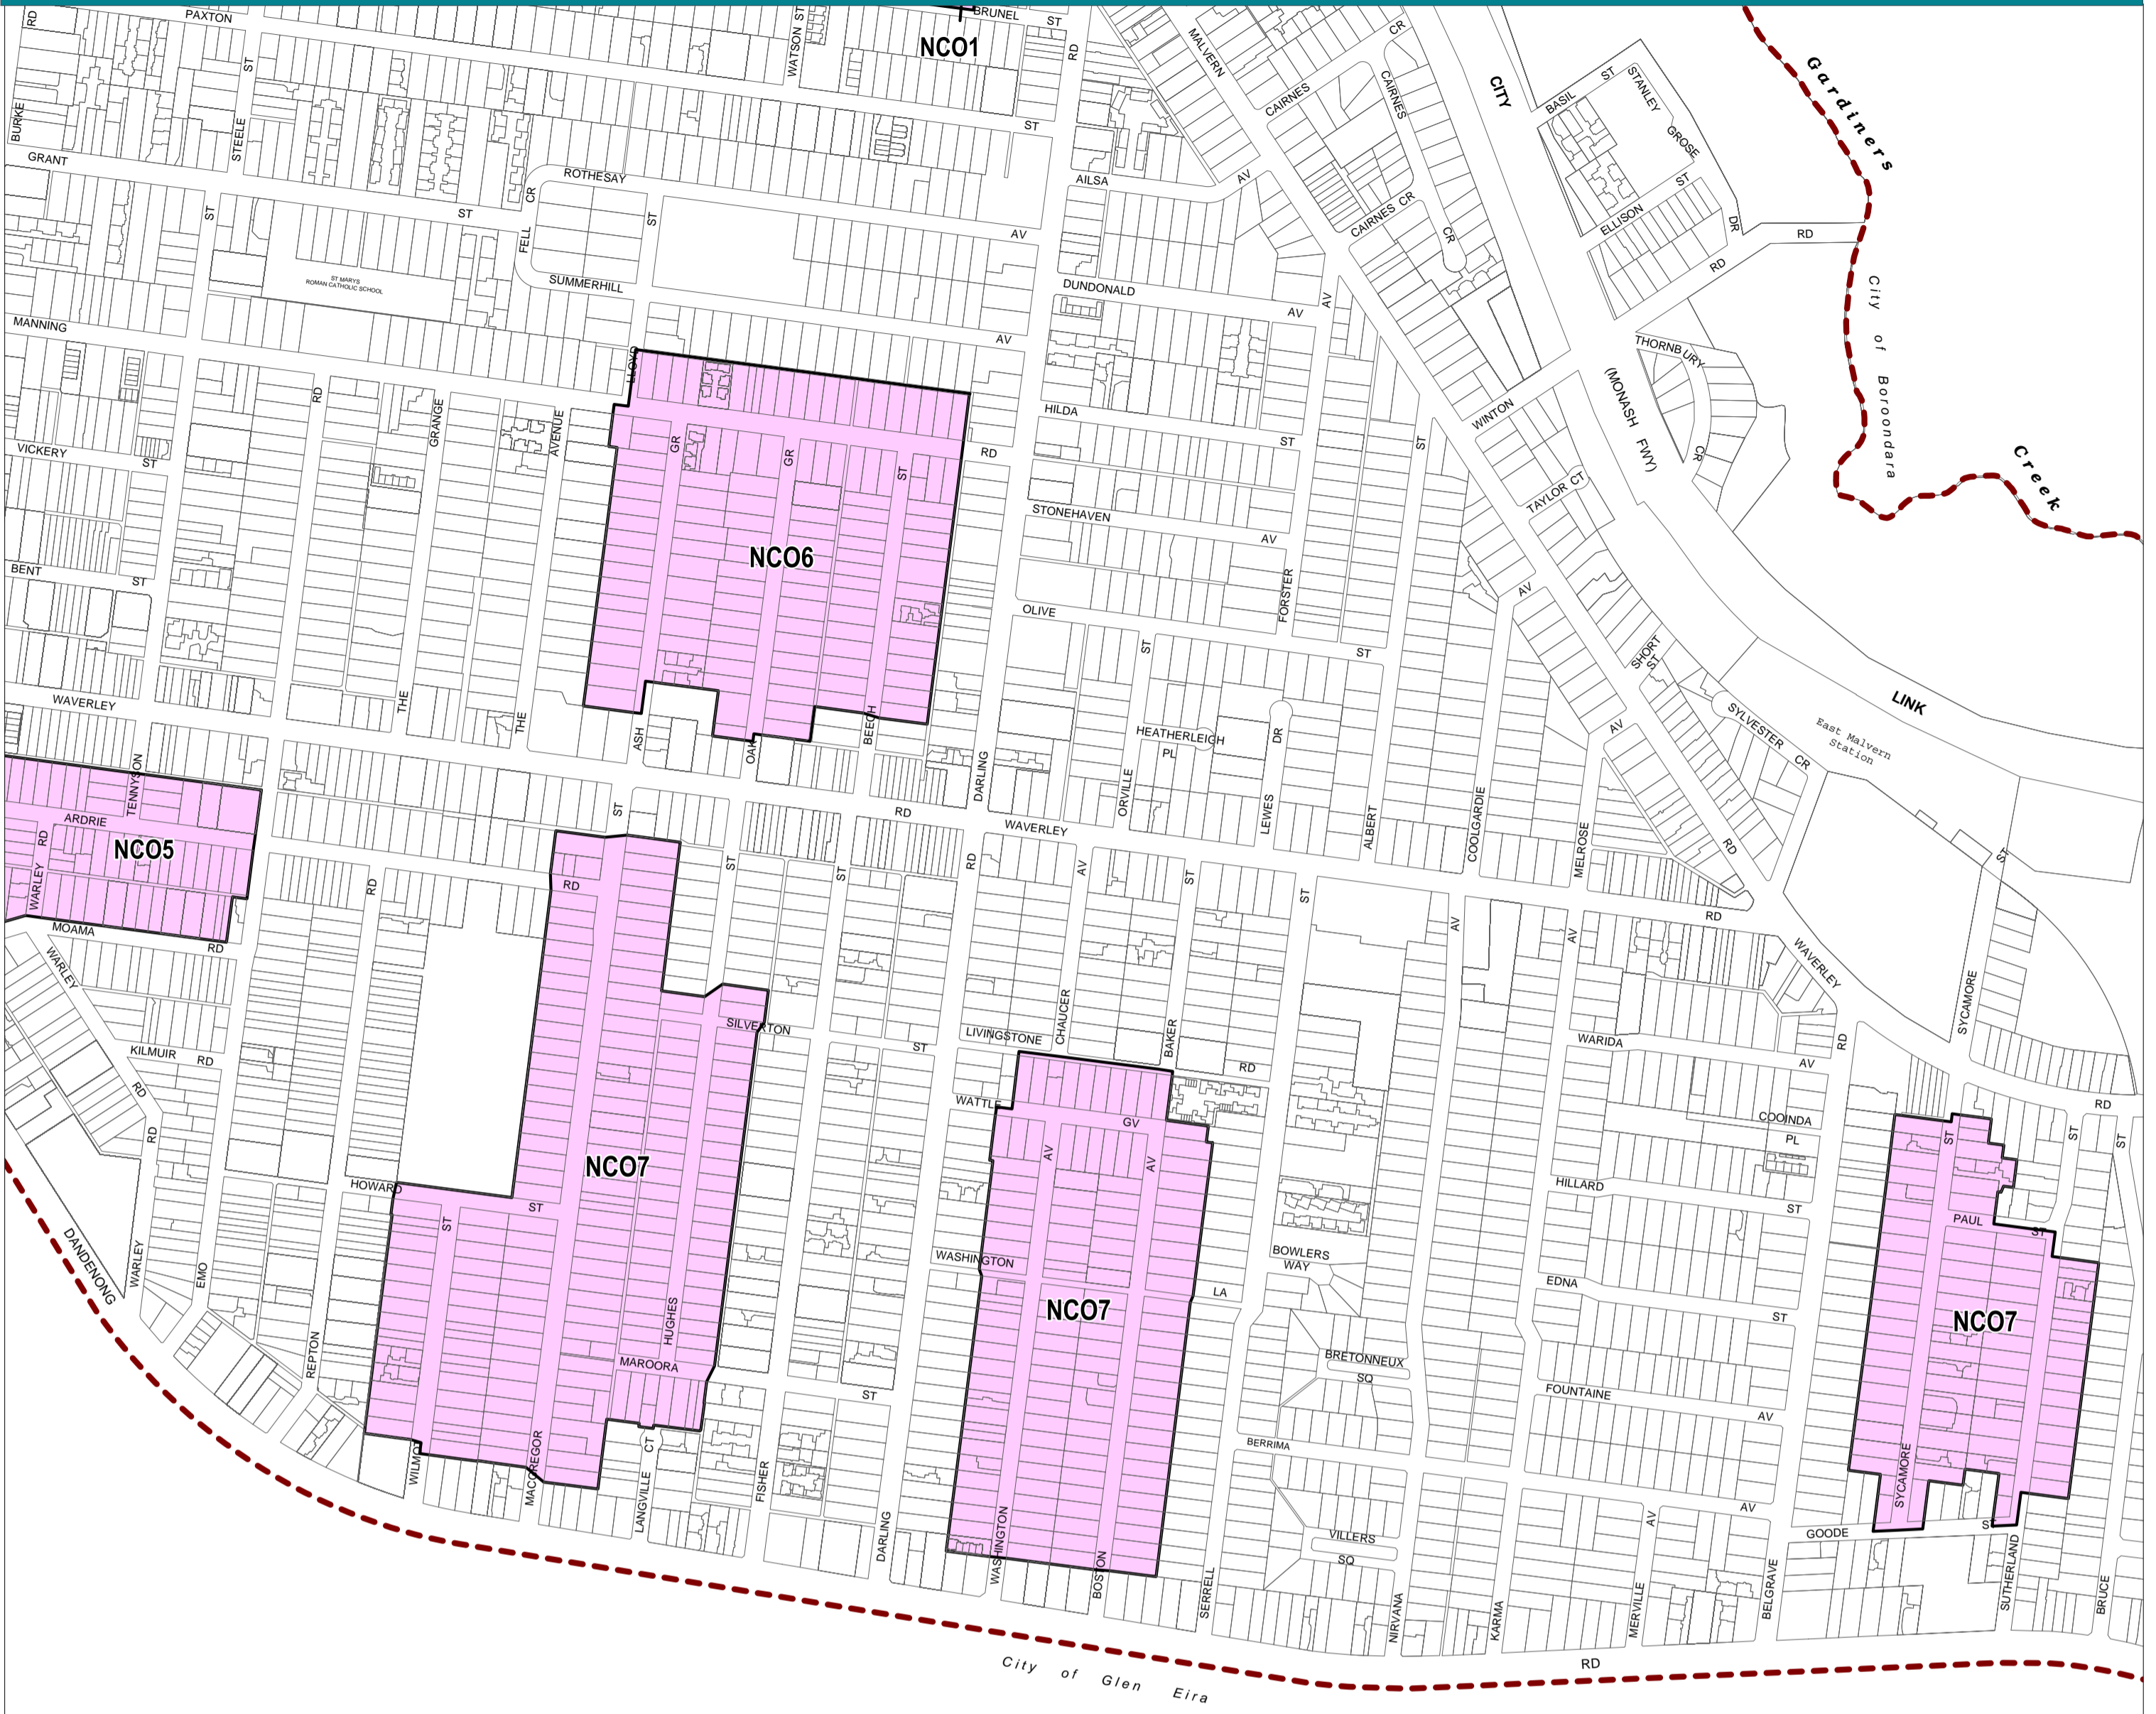

STONNINGTON PLANNING SCHEME - LOCAL PROVISION

1. **Overlays**
2. NCO1 Neighbourhood Character Overlay - Schedule 1
   - NCO5 Neighbourhood Character Overlay - Schedule 5
   - NCO6 Neighbourhood Character Overlay - Schedule 6
   - NCO7 Neighbourhood Character Overlay - Schedule 7

PREPARED BY: Planning Mapping Services

Environment,
Land, Water
and Planning

Printed: 24/6/2016

AMENDMENT C217