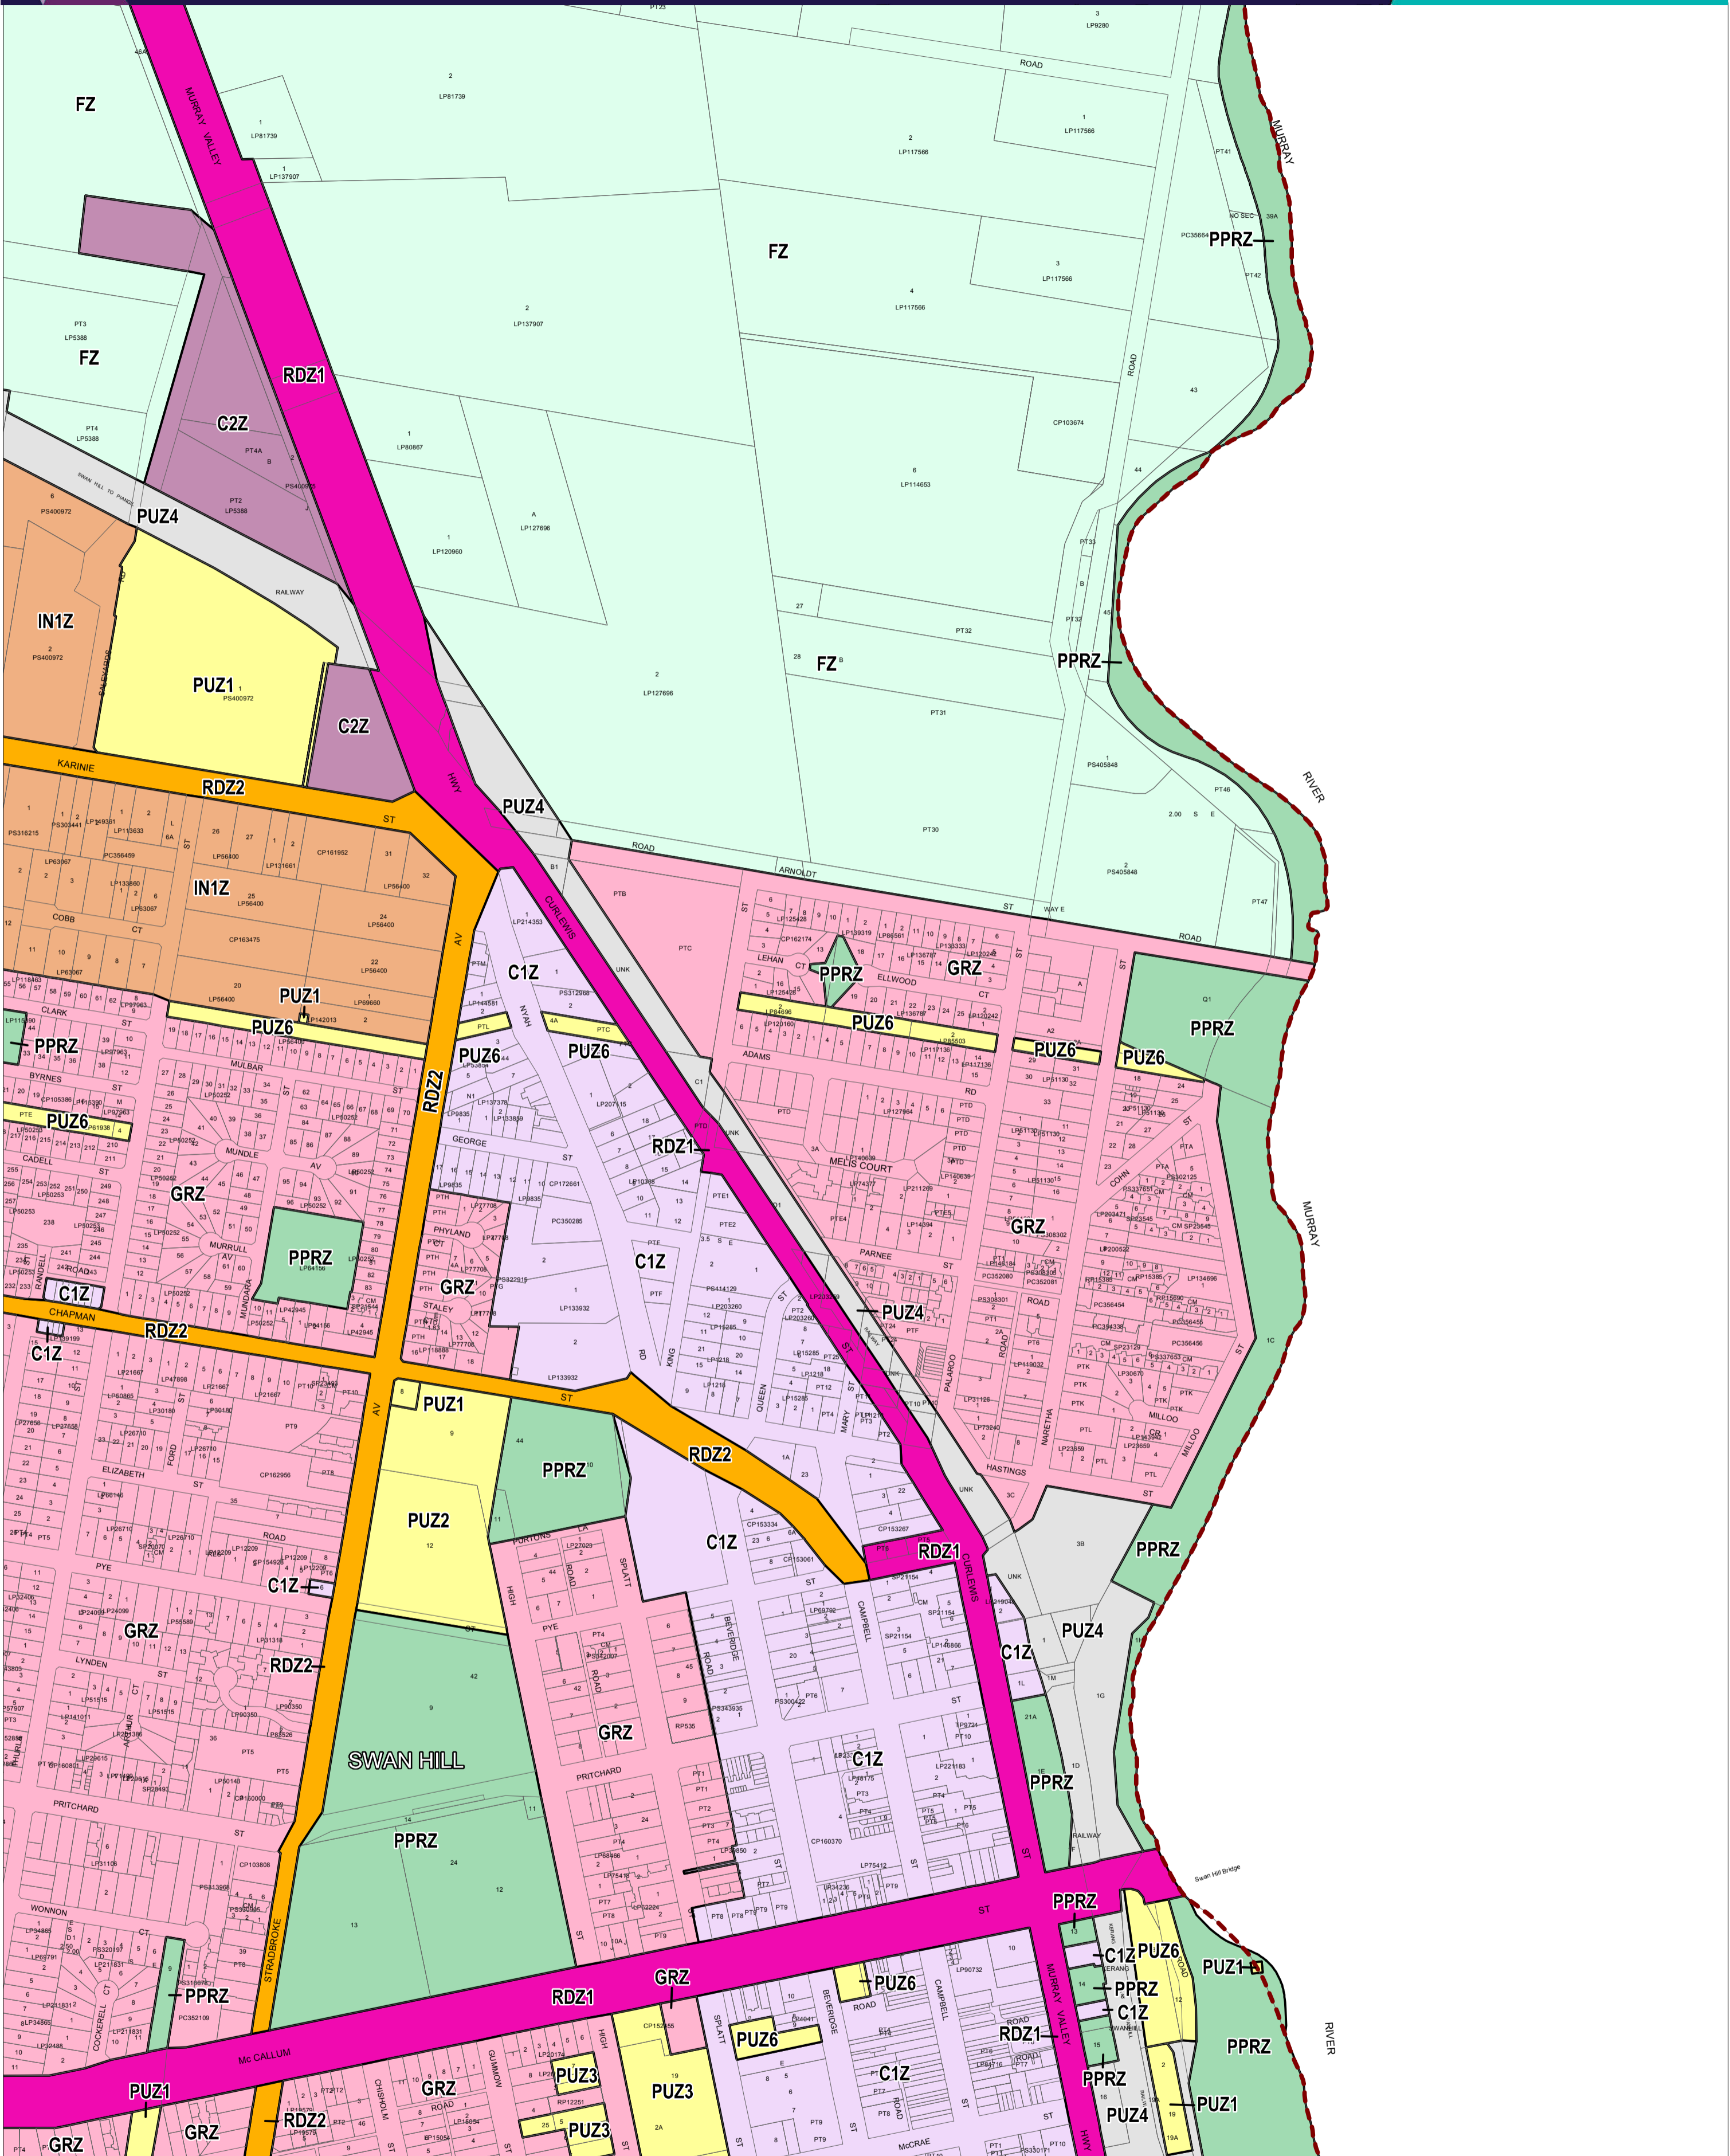

SWAN HILL PLANNING SCHEME - LOCAL PROVISION

Commercial	Public Use Zone - Service And Utility
C1Z Commercial 1 Zone	PUZ1 Public Use Zone - Service And Utility
C2Z Commercial 2 Zone	PUZ2 Public Use Zone - Education
Industrial	Public Use Zone - Transport
IN1Z Industrial 1 Zone	PUZ4 Public Use Zone - Transport
Public Land	Road Zone - Category 1
PPRZ Public Park And Recreation Zone	RDZ1 Road Zone - Category 1
PUZ2 Public Use Zone - Education	Road Zone - Category 2
PUZ3 Public Use Zone - Health And Community	RDZ2 Road Zone - Category 2
PUZ6 Public Use Zone - Local Government	Residential
	GRZ General Residential Zone
	Rural
	FZ Farming Zone

Municipal Boundary (if shown)

AUSTRALIAN MAP GRID ZONE 54

PREPARED BY: Planning Mapping Services

Printed: 13/3/2018

AMENDMENT C65

INDEX TO ADJOINING SCHEME MAPS

ZONES

Environment, Land, Water and Planning