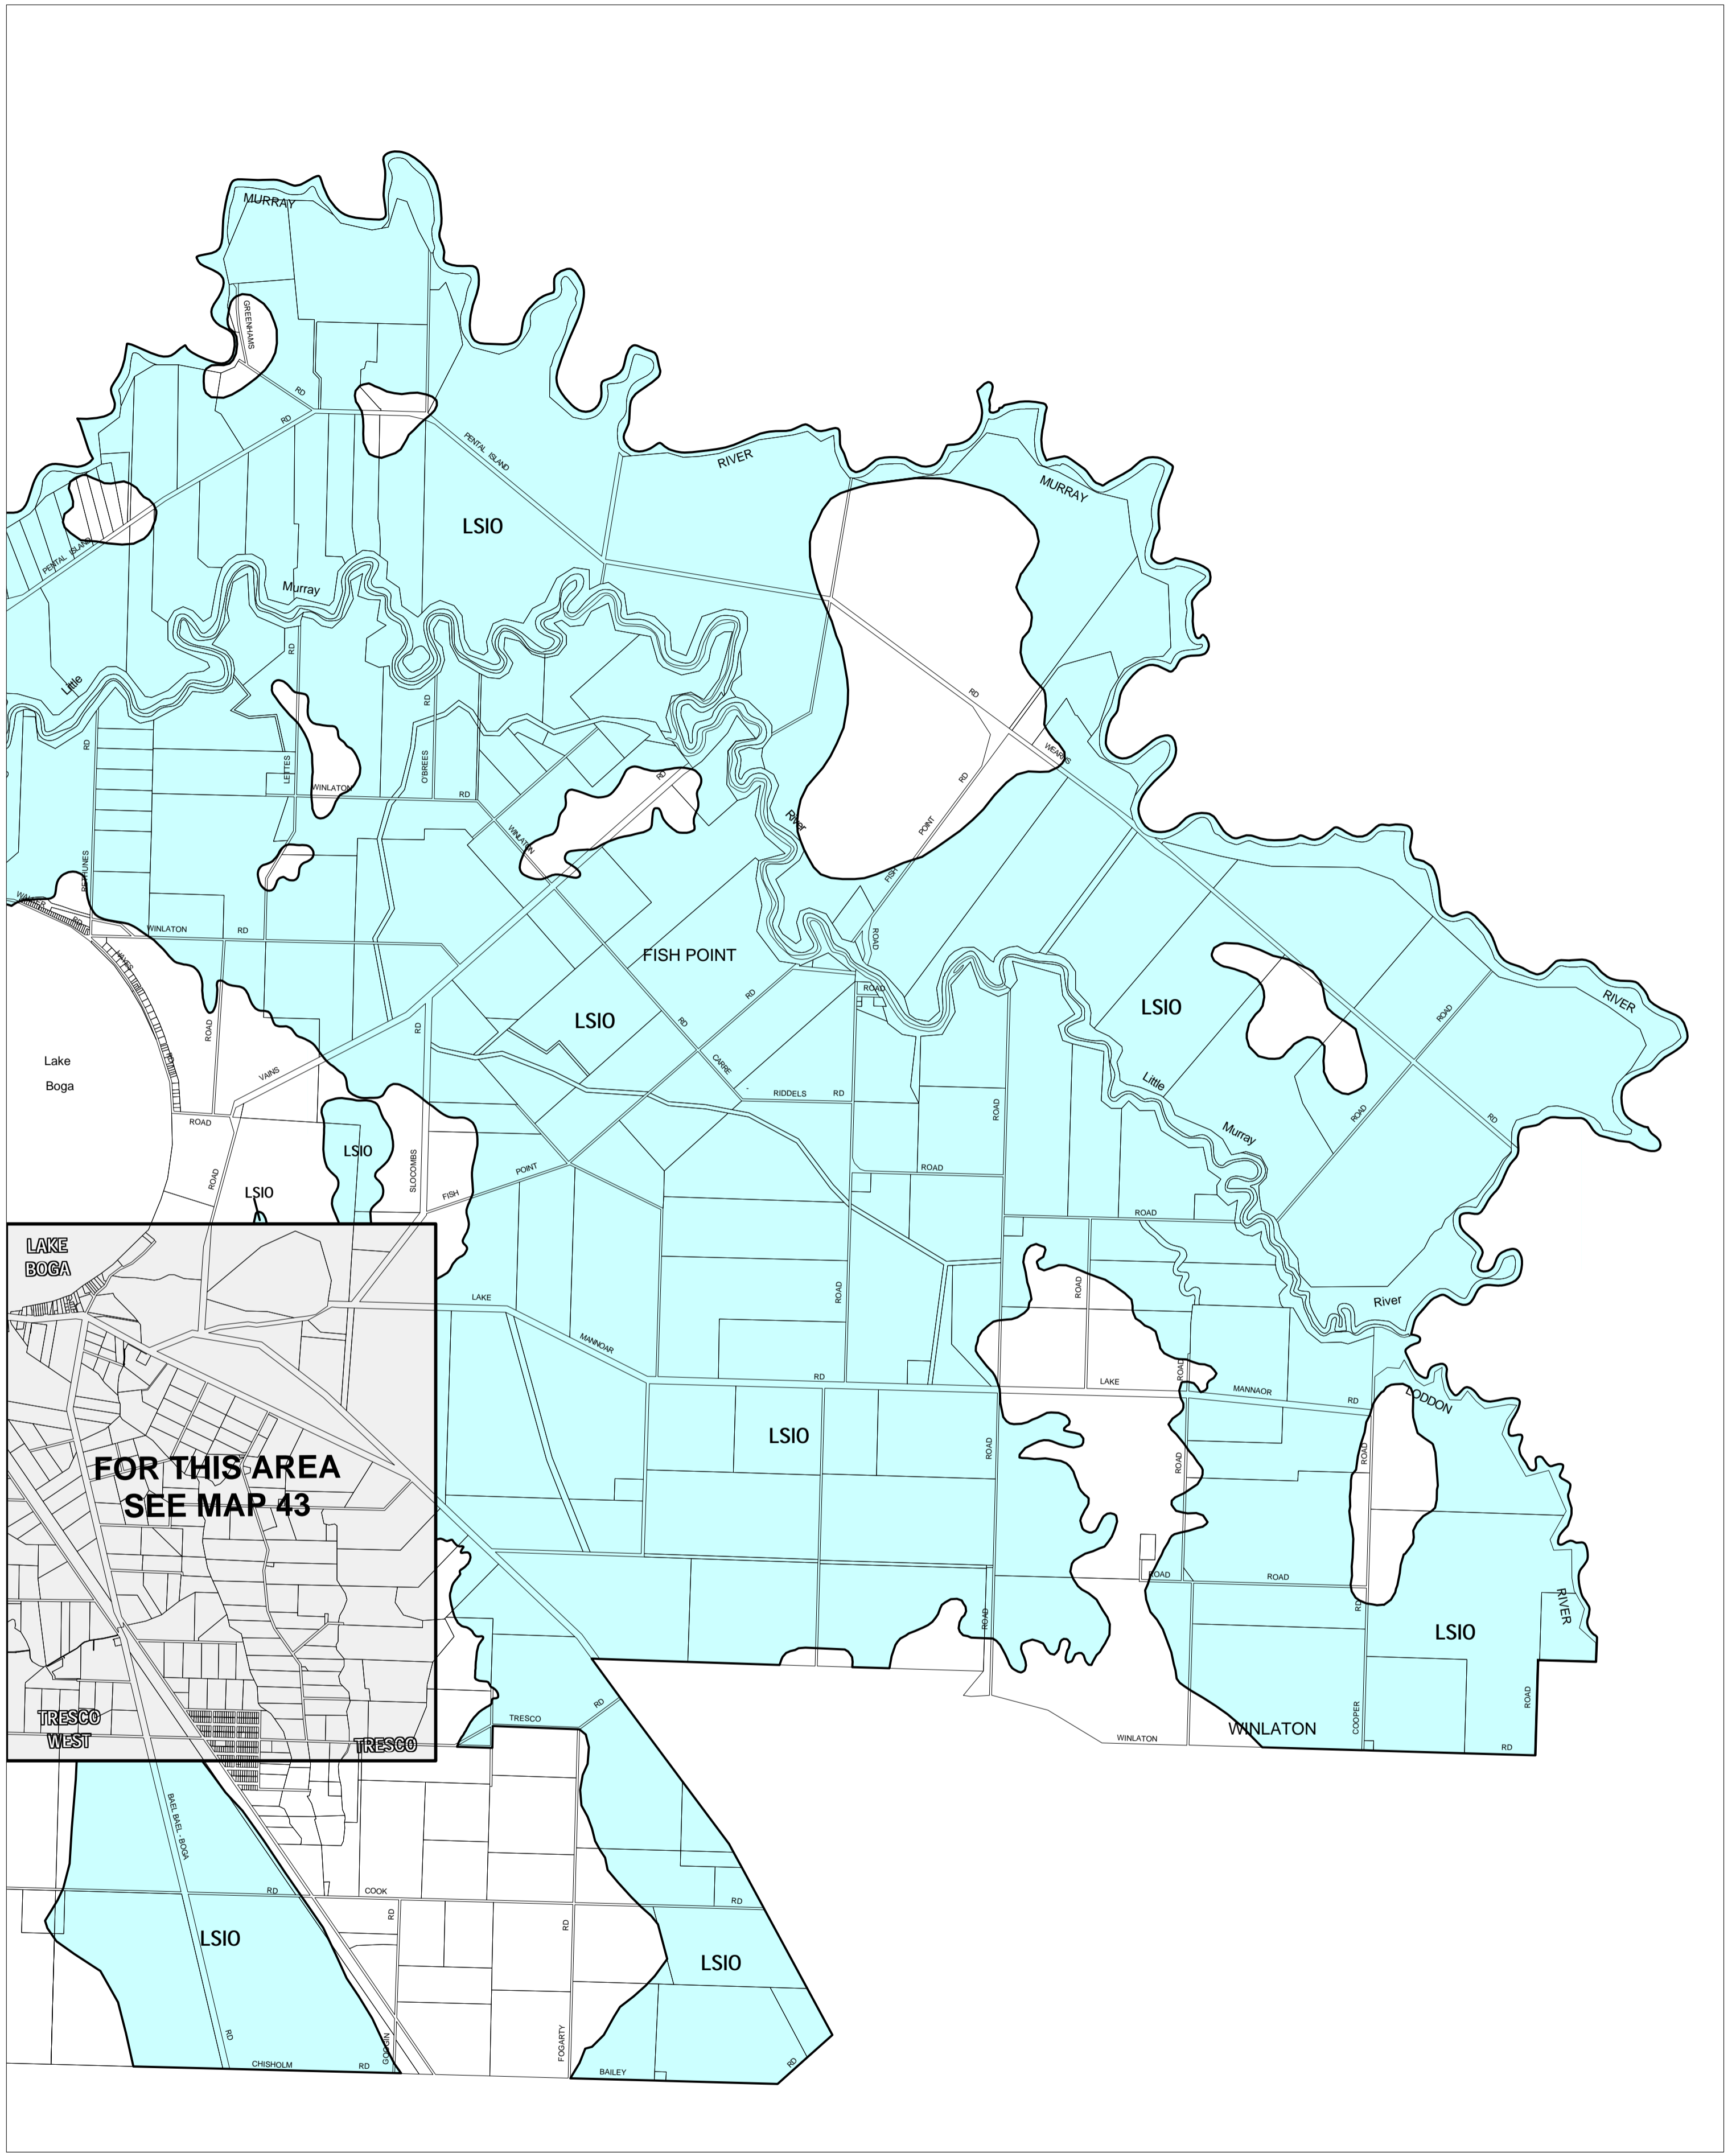

SWAN HILL PLANNING SCHEME - LOCAL PROVISION

Overlays

LSIO Land Subject to Inundation Overlay

Printed: 28/9/2007