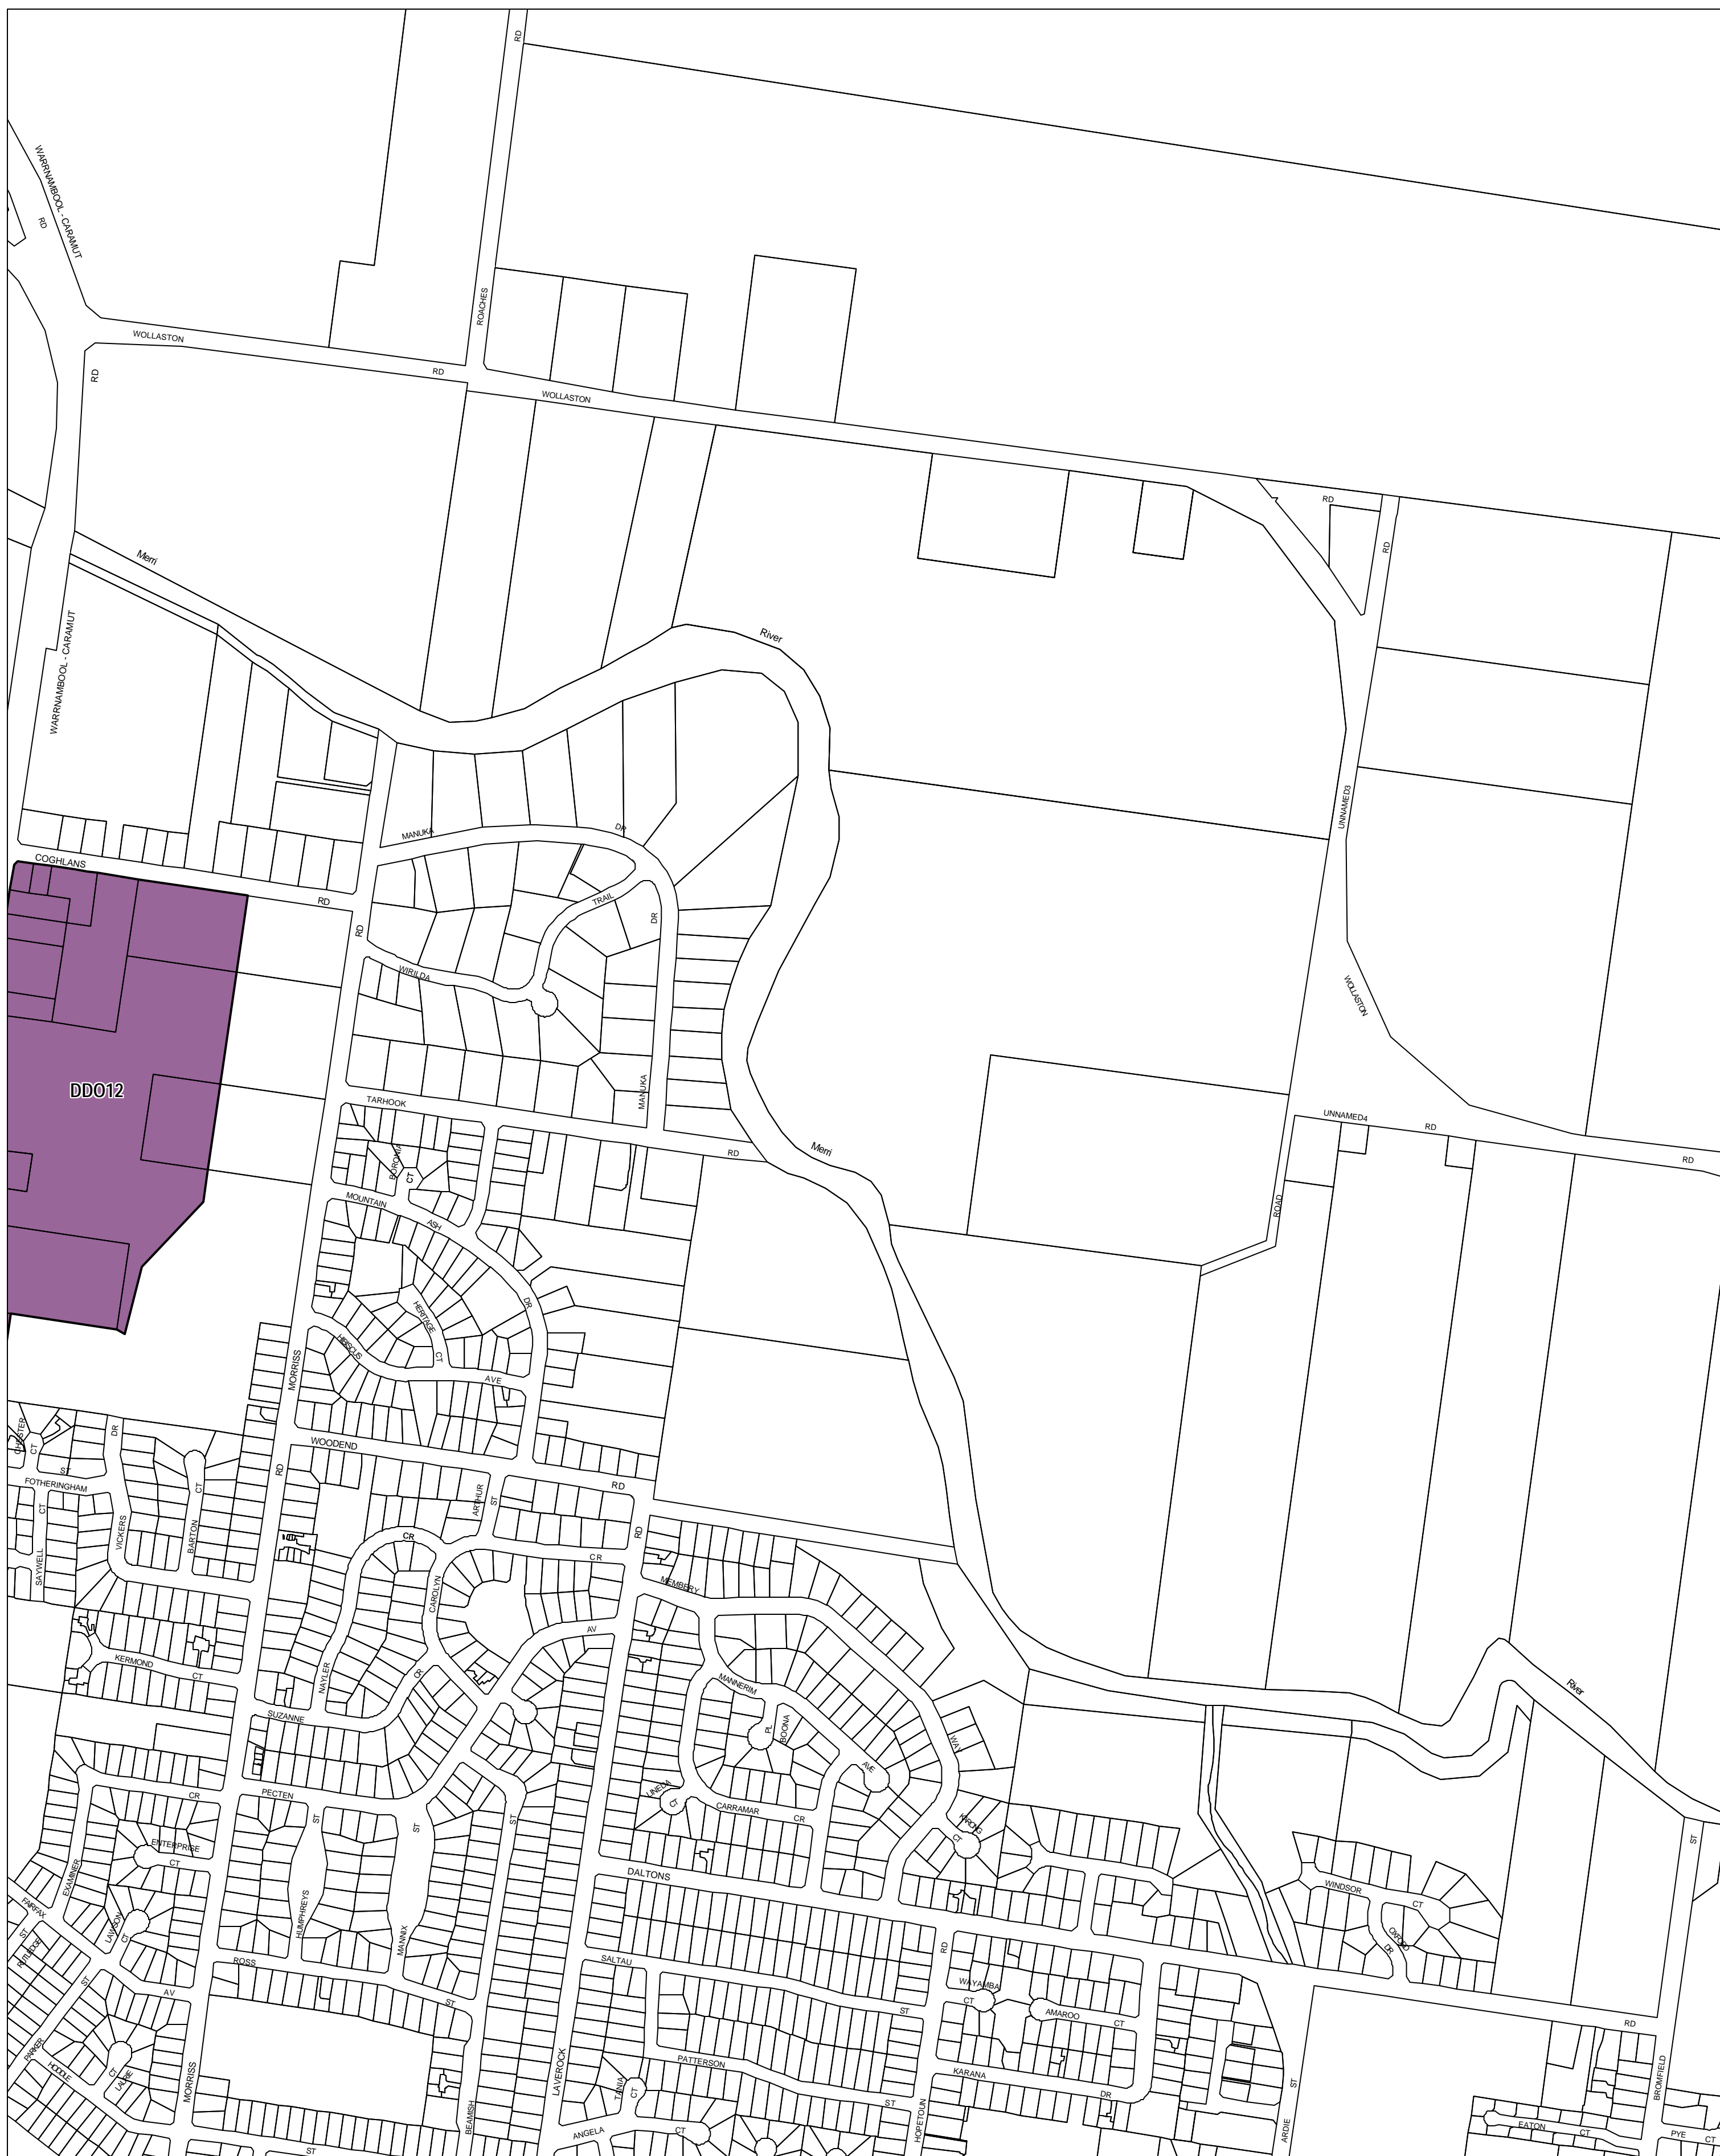

WARRNAMBOOL PLANNING SCHEME - LOCAL PROVISION

Overlays
DD012 Design And Development Overlay - Schedule 12

100 200 300 400 500 m
AUSTRALIAN MAP GRID ZONE 54

INDEX TO ADJOINING METRIC SERIES MAP

Printed: 31/7/2007

AMENDMENT C42